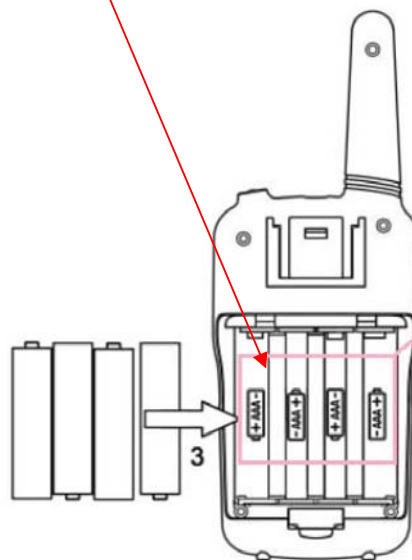

EXHIBIT A - FCC ID LABEL AND LOCATION

FCC ID Label

Walkie talkie

Model: T5

FCC ID:2ASV6-T5B

WARNING: MODIFICATION OF THIS DEVICE TO
RECEIVE CELLULAR RADIOTELEPHONE
SERVICE SIGNALS IS PROHIBITED UNDER FCC
RULES AND FEDERAL LAW.

FCC ID Label Location Information

The label shown shall be permanently affixed at a conspicuous location on the device and be readily visible to the user at the time purchase (Labeling requirements per 2.925)