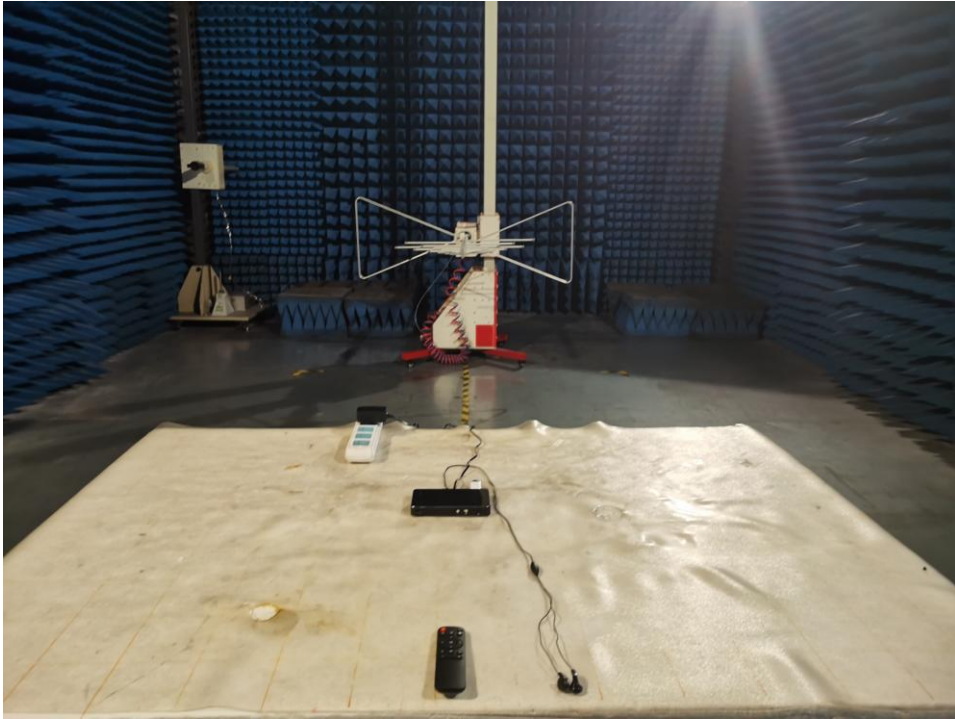

Appendix A: Photographs of Test Setup

Product: Mini video Projector

Model: WT50

Radiated Emission

Conducted Emission