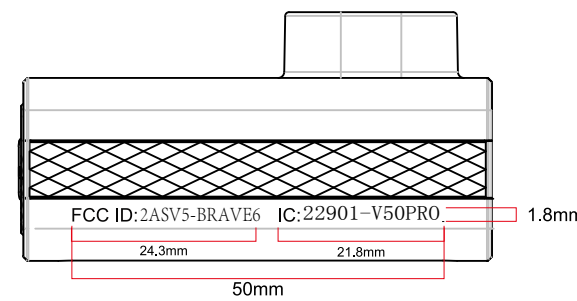

PT 430C

PT 1797U

PT 293U

7mm

BRAVE 6

BRAVE 6 3.128mm  
15MM

FCC ID: 2ASV5-BRAVE6 IC: 22901-V50PRO

24.3mm 21.8mm

50mm

1.8mm

BRAVE 6 PRO

BRAVE 6 PRO 2.624mm  
20MM

BRAVE 6 PLUS

BRAVE 6 PLUS 2.455mm  
20MM