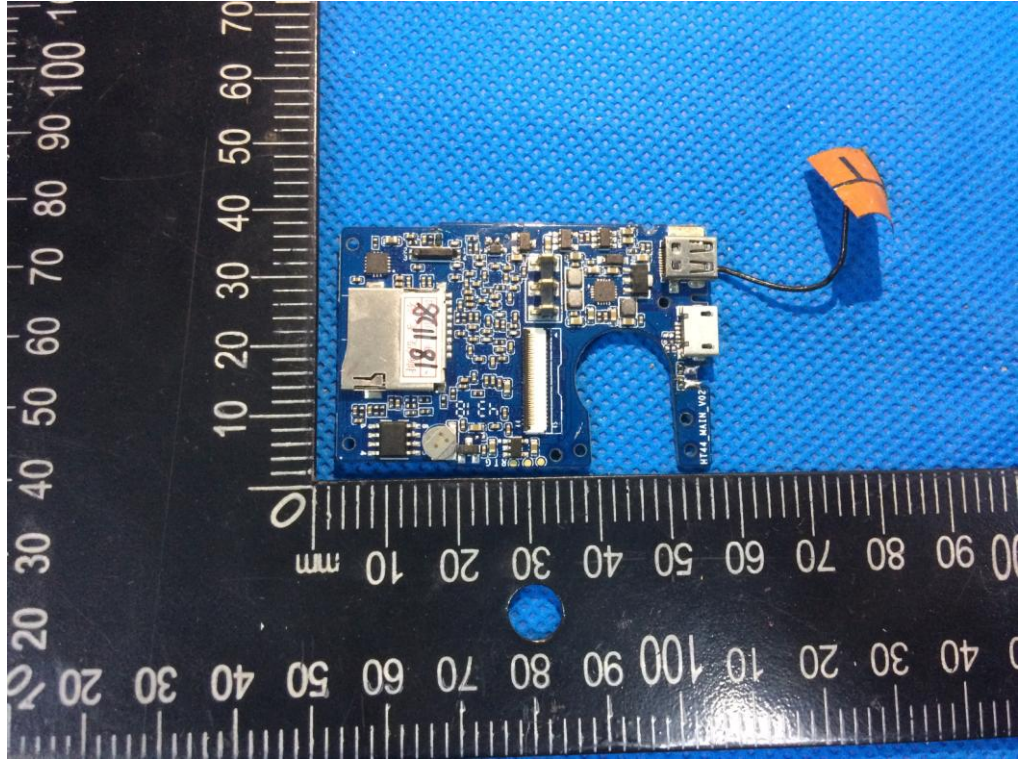

ATTACHMENT PHOTOGRAPHS OF EUT
FCC ID: 2ASV5-BRAVE6
Photo 1

Photo 2

Photo 3

Photo 4

Photo 5

Photo 6

Photo 7

Photo 8