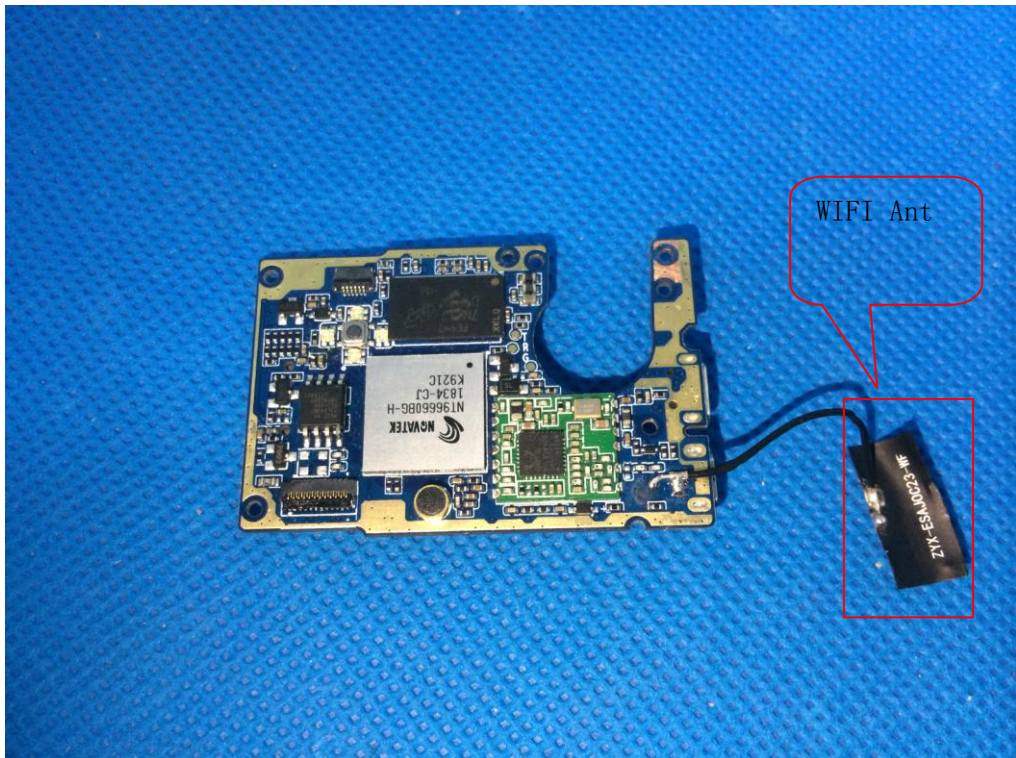

ATTACHMENT PHOTOGRAPHS OF EUT
FCC ID: 2ASV5-BRAVE6
Photo 1

Photo 2

Photo 3

Photo 4

Photo 5

Photo 6

Photo 7

Photo 8