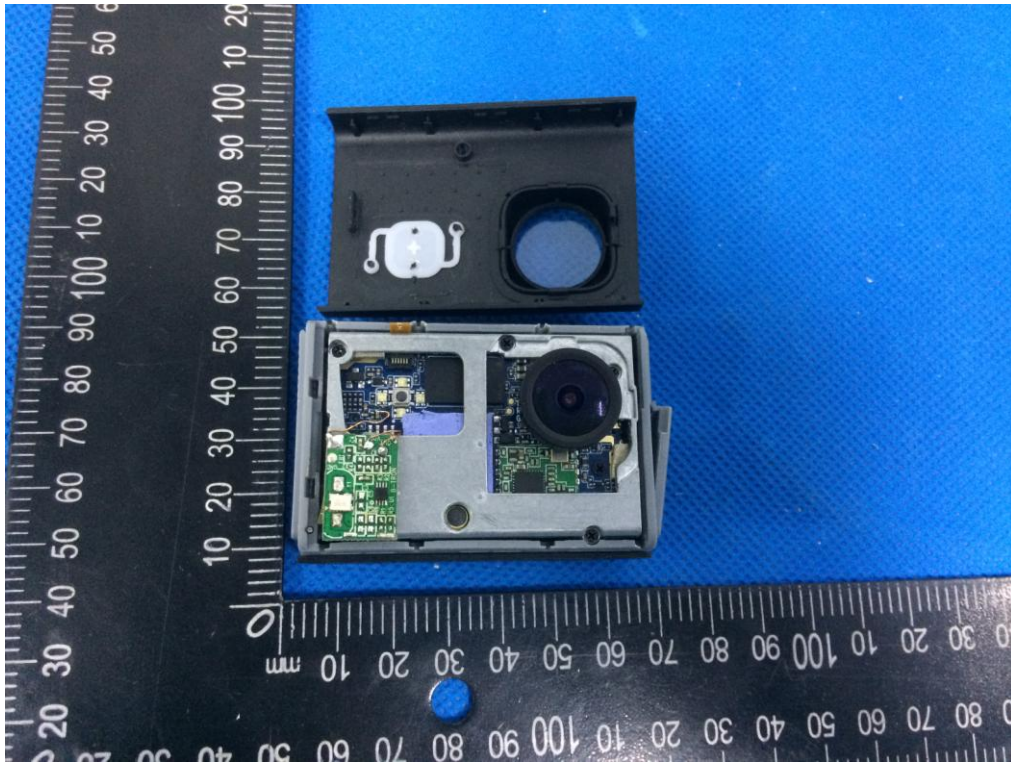

ATTACHMENT PHOTOGRAPHS OF EUT
FCC ID: 2ASV5-BRAVE6
Photo 1

Photo 2

Photo 3

Photo 4

Photo 5

Photo 6

Photo 7

Photo 8