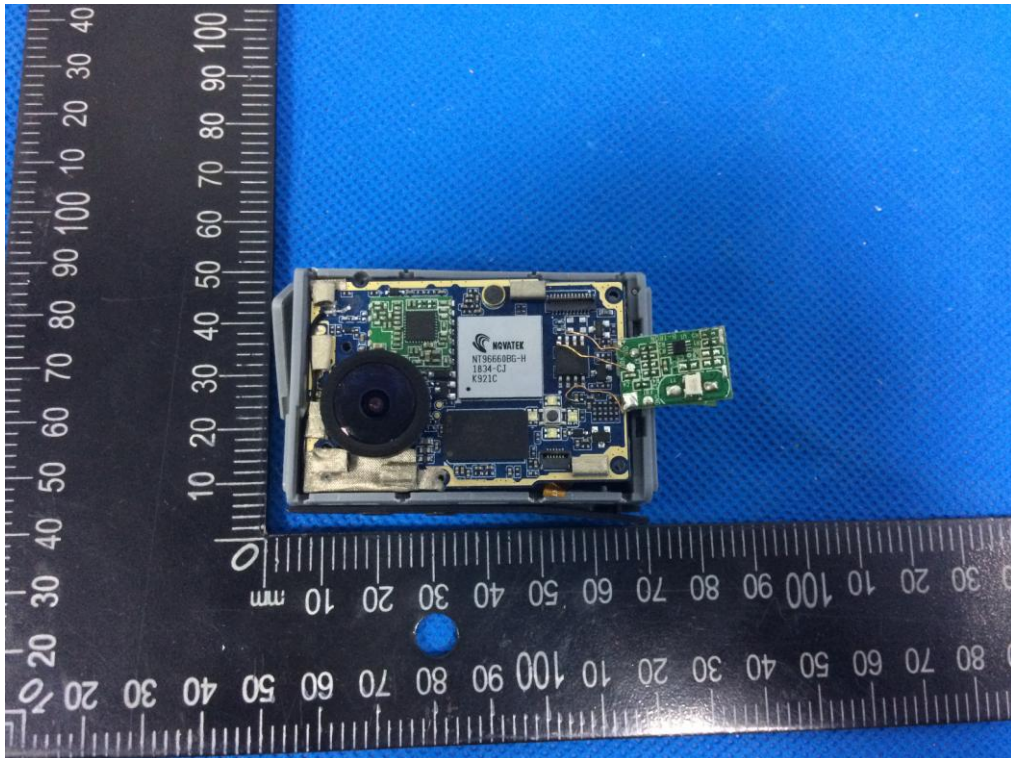

ATTACHMENT PHOTOGRAPHS OF EUT
FCC ID: 2ASV5-BRAVE6
Photo 1

Photo 2

Photo 3

Photo 4

Photo 5

Photo 6

Photo 7

Photo 8