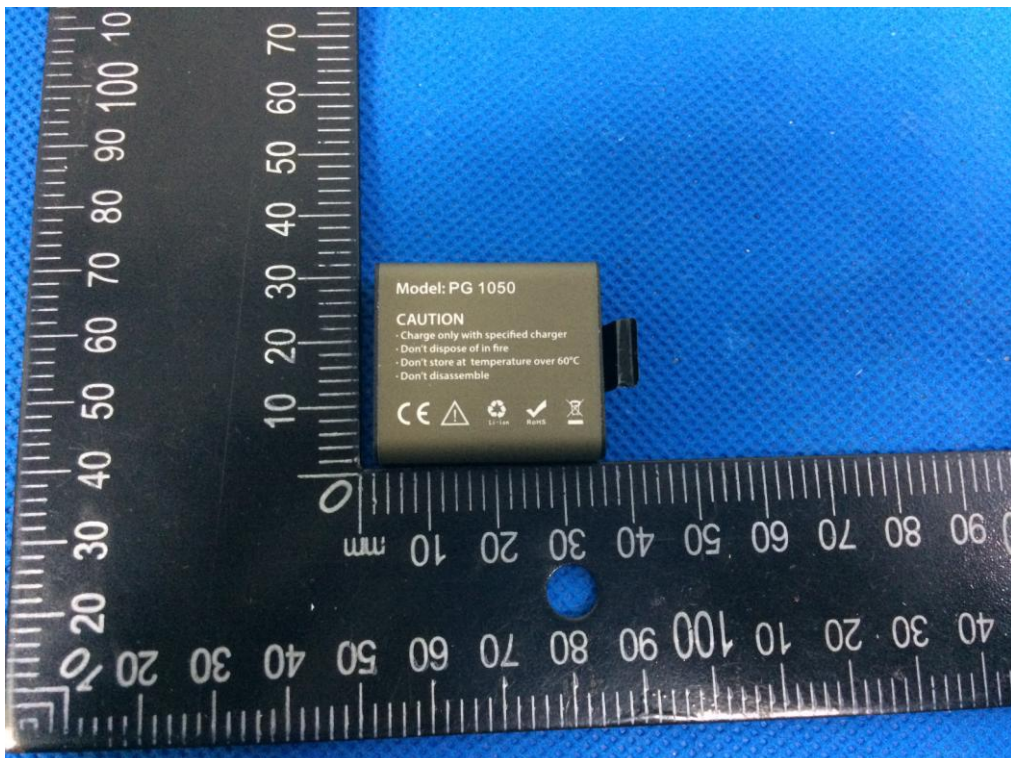

Photo 13

Photo 12