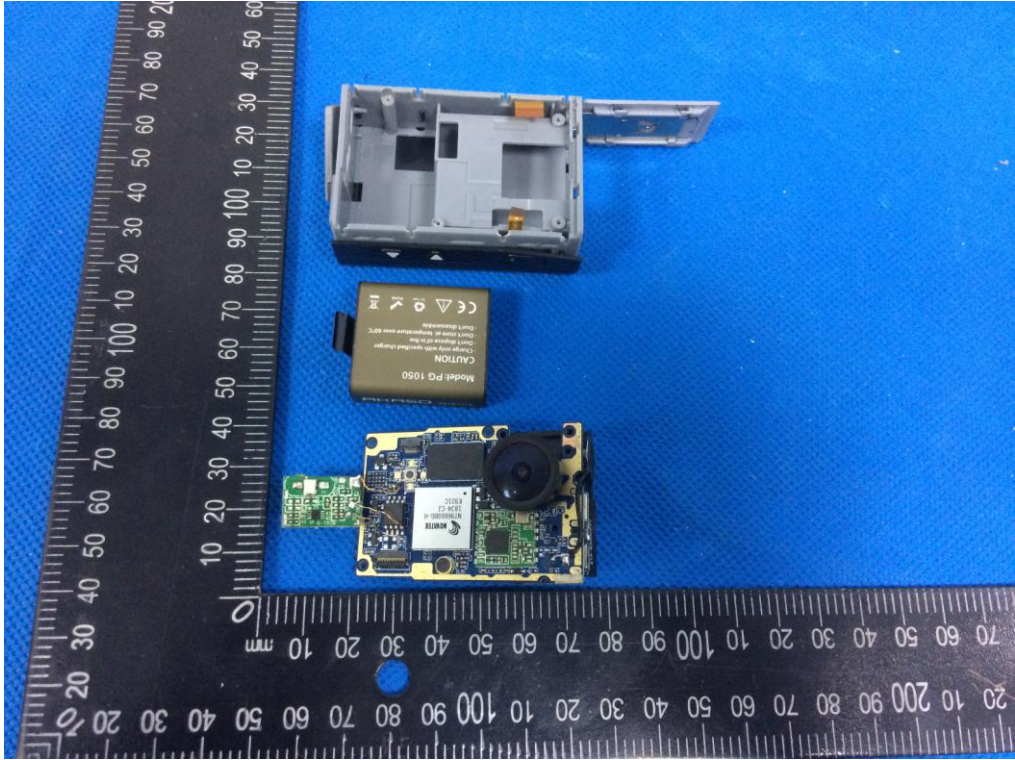

ATTACHMENT PHOTOGRAPHS OF EUT
FCC ID: 2ASV5-BRAVE6
Photo 1

Photo 2

Photo 3

Photo 4

Photo 5

Photo 6

Photo 7

Photo 8