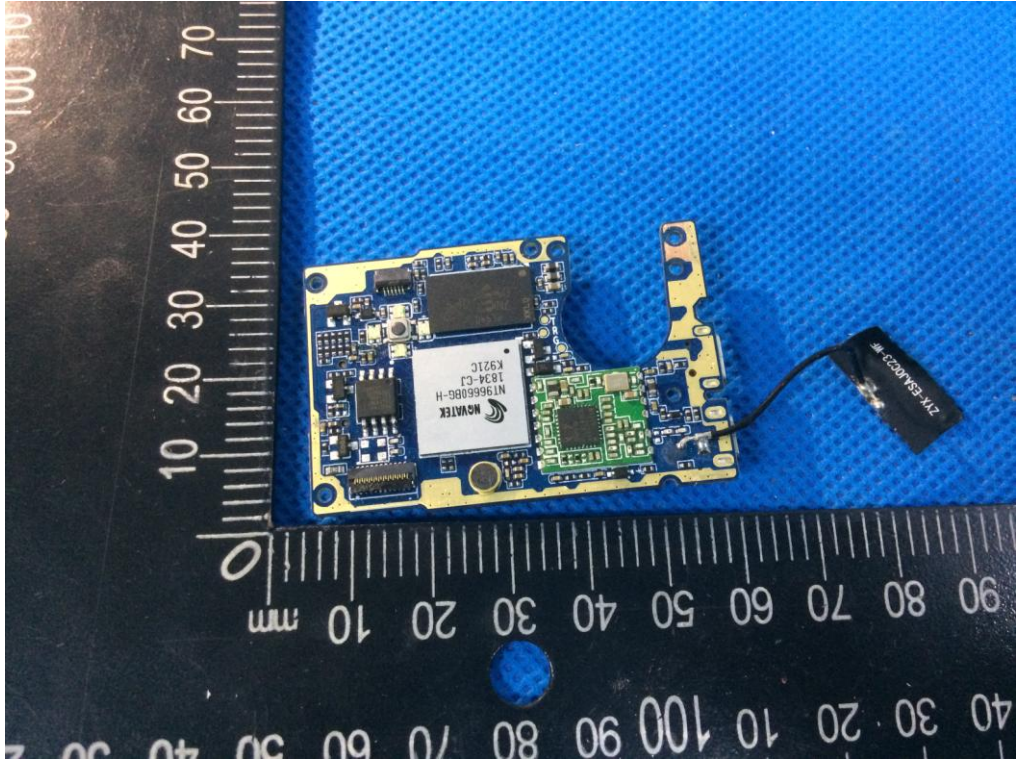

ATTACHMENT PHOTOGRAPHS OF EUT
FCC ID: 2ASV5-BRAVE6
Photo 1

Photo 2

Photo 3

Photo 4

Photo 5

Photo 6

Photo 7

Photo 8