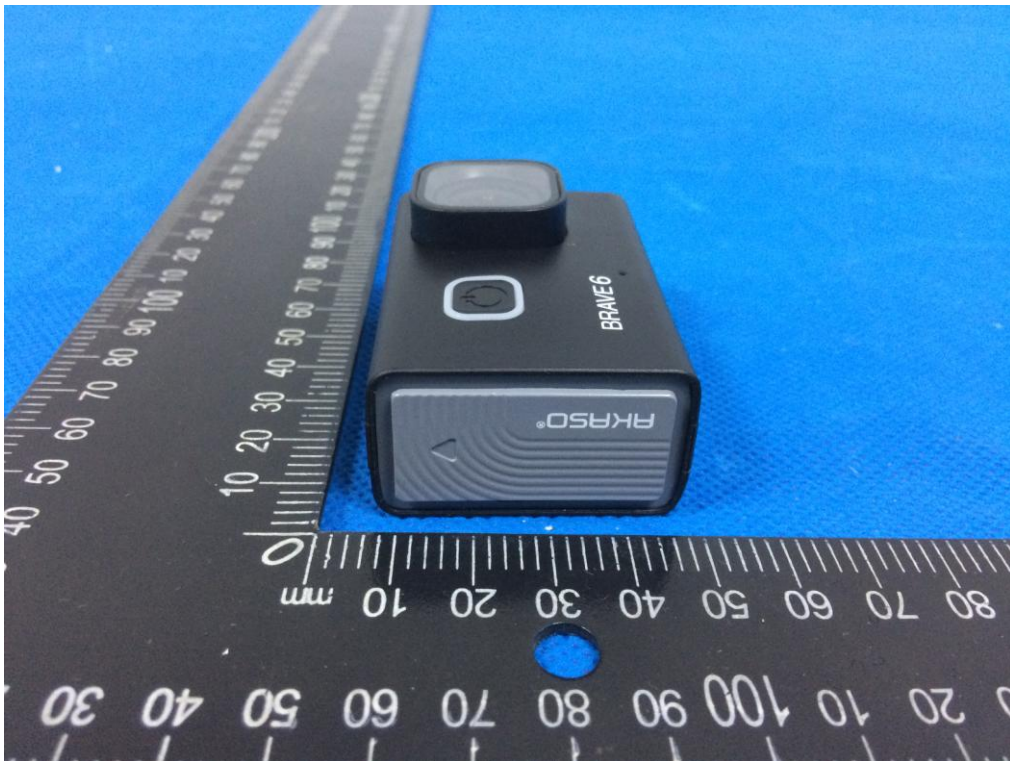

ATTACHMENT PHOTOGRAPHS OF EUT
FCC ID: 2ASV5-BRAVE6
Photo 1

Photo 2

Photo 3

Photo 4

Photo 5

Photo 6

Photo 7