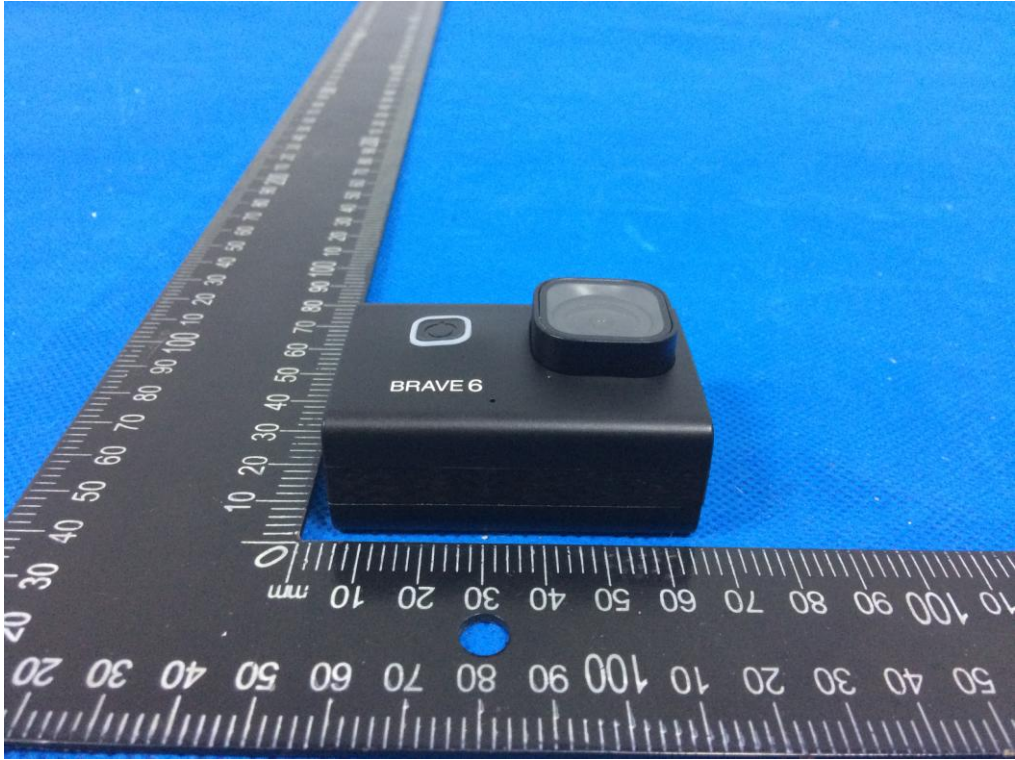

ATTACHMENT PHOTOGRAPHS OF EUT
FCC ID: 2ASV5-BRAVE6
Photo 1

Photo 2

Photo 3

Photo 4

Photo 5

Photo 6

Photo 7