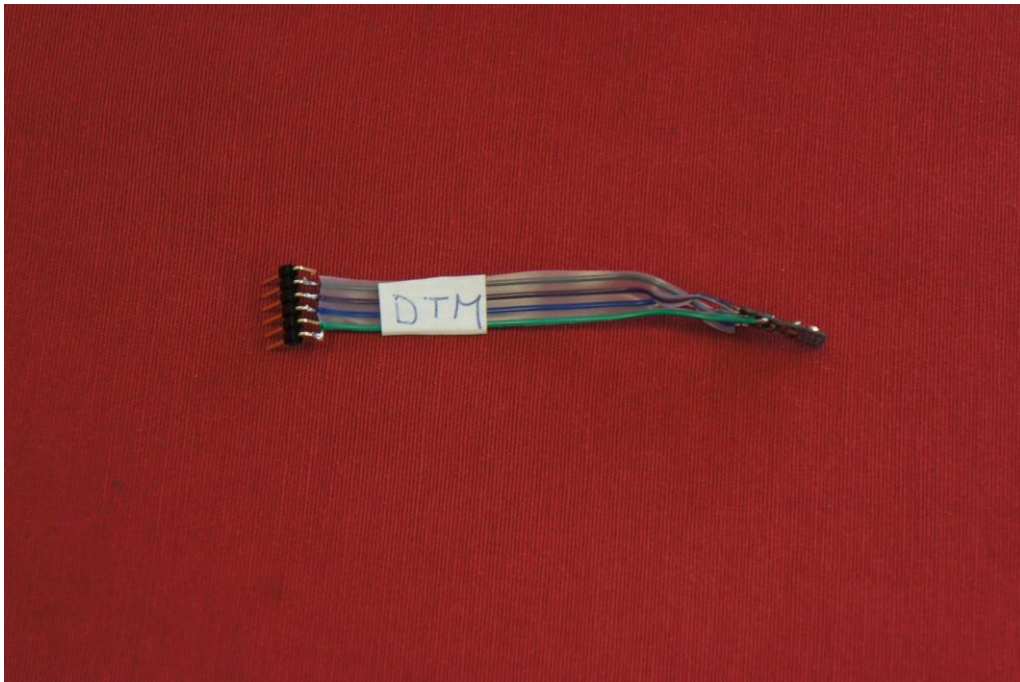

1 Annex C – Internal pictures of EUT

1.1 List of Pictures

Picture 1: RF module (FCC-ID 2ASUZ003) with integral antenna - front view.....2

Picture 2: RF module (FCC-ID 2ASUZ003) with integral antenna – back view2

Picture 3: RF module (FCC-ID 2ASUZ003) with antenna connector, power supply and data transfer (only for testing) – top view.....3

EMV **TESTHAUS** GmbH
Gustav-Hertz-Straße 35
94315 Straubing
Germany

The Nielsen Company
BLE module 2.4 GHz
Motion Detector

Picture 1: RF module (FCC-ID 2ASUZ003) with integral antenna - front view

Picture 2: RF module (FCC-ID 2ASUZ003) with integral antenna – back view

Picture 3: RF module (FCC-ID 2ASUZ003) with antenna connector, power supply and data transfer (only for testing) – top view