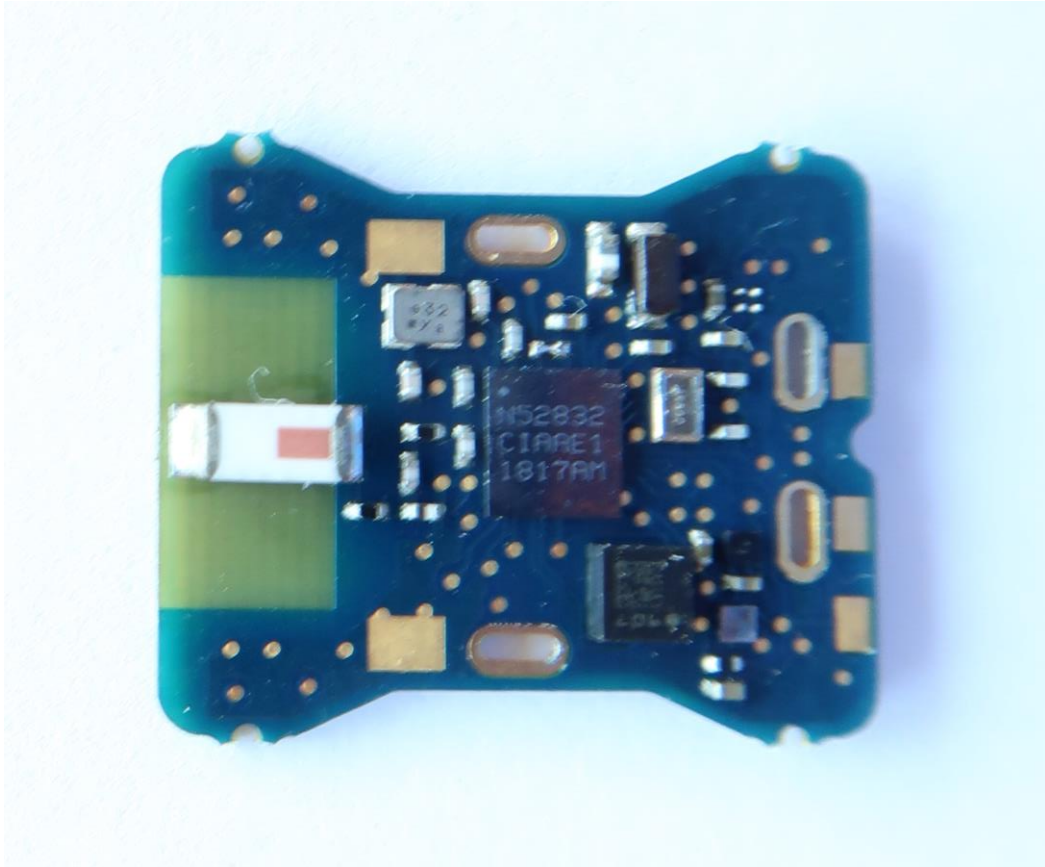

1 Annex C – Internal pictures of EUT

1.1 List of Pictures

Picture 1: RF module (FCC-ID 2ASUZ003) with integral antenna - front view.....2

Picture 2: RF module (FCC-ID 2ASUZ003) with integral antenna – back view2

Picture 3: RF module (FCC-ID 2ASUZ003) with antenna connector, power supply and data transfer (only for testing) – top view.....3

EMV **TESTHAUS** GmbH
Gustav-Hertz-Straße 35
94315 Straubing
Germany

The Nielsen Company
BLE module 2.4 GHz
Motion Detector

Picture 1: RF module (FCC-ID 2ASUZ003) with integral antenna - front view

Picture 2: RF module (FCC-ID 2ASUZ003) with integral antenna – back view

Picture 3: RF module (FCC-ID 2ASUZ003) with antenna connector, power supply and data transfer (only for testing) – top view