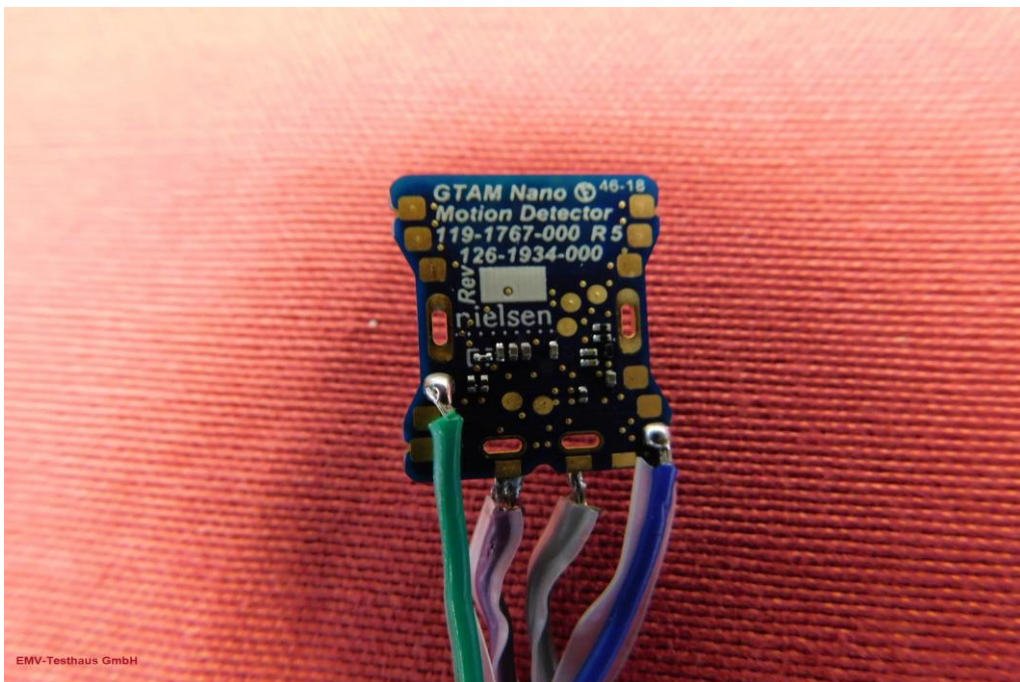

1 Annex C – Internal pictures of EUT

1.1 List of Pictures

Picture 1: RF module (FCC-ID 2ASUZ003) with integral antenna - front view.....2

Picture 2: RF module (FCC-ID 2ASUZ003) with integral antenna – back view2

Picture 3: RF module (FCC-ID 2ASUZ003) with antenna connector, power supply and data transfer (only for testing) – top view.....3

EMV **TESTHAUS** GmbH
Gustav-Hertz-Straße 35
94315 Straubing
Germany

The Nielsen Company
BLE module 2.4 GHz
Motion Detector

Picture 1: RF module (FCC-ID 2ASUZ003) with integral antenna - front view

Picture 2: RF module (FCC-ID 2ASUZ003) with integral antenna – back view

Picture 3: RF module (FCC-ID 2ASUZ003) with antenna connector, power supply and data transfer (only for testing) – top view