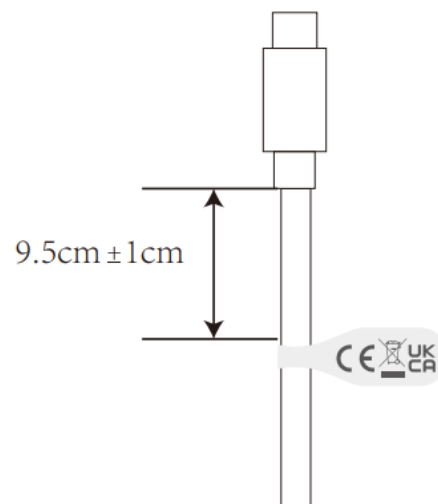

# Label

Size: 52\*10mm

# Location

线标黏贴位置如上图