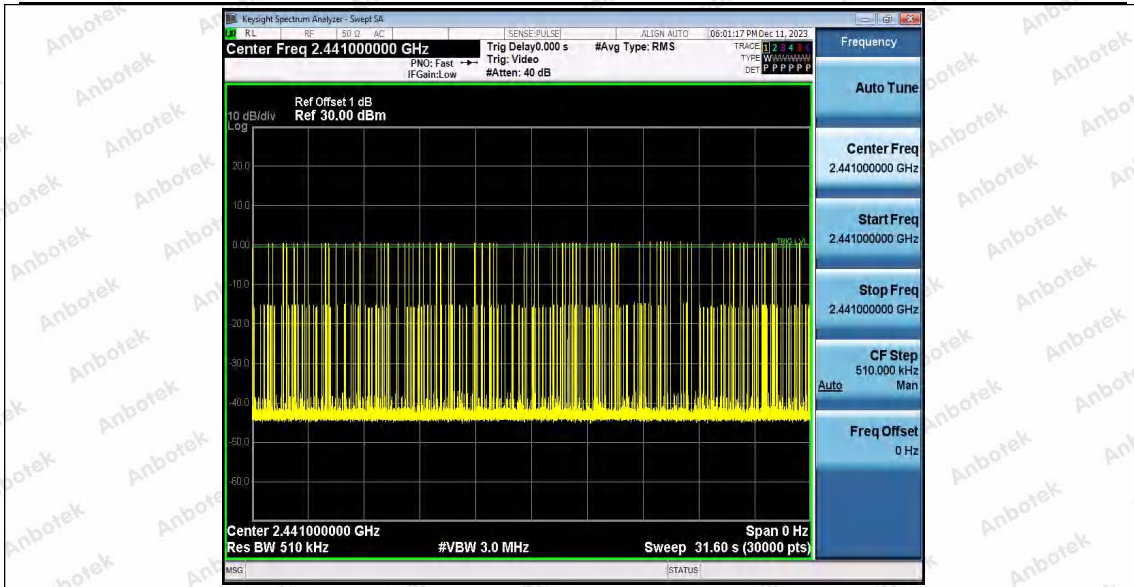

Shenzhen Anbotek Compliance Laboratory Limited

Address: 1/F., Building D, Sogood Science and Technology Park, Sanwei Community, Hangcheng Street, Bao'an District, Shenzhen, Guangdong, China.
Tel: (86) 0755-26066440 Fax: (86) 0755-26014772 Email: service@anbotek.com

Hotline
400-003-0500
www.anbotek.com.cn