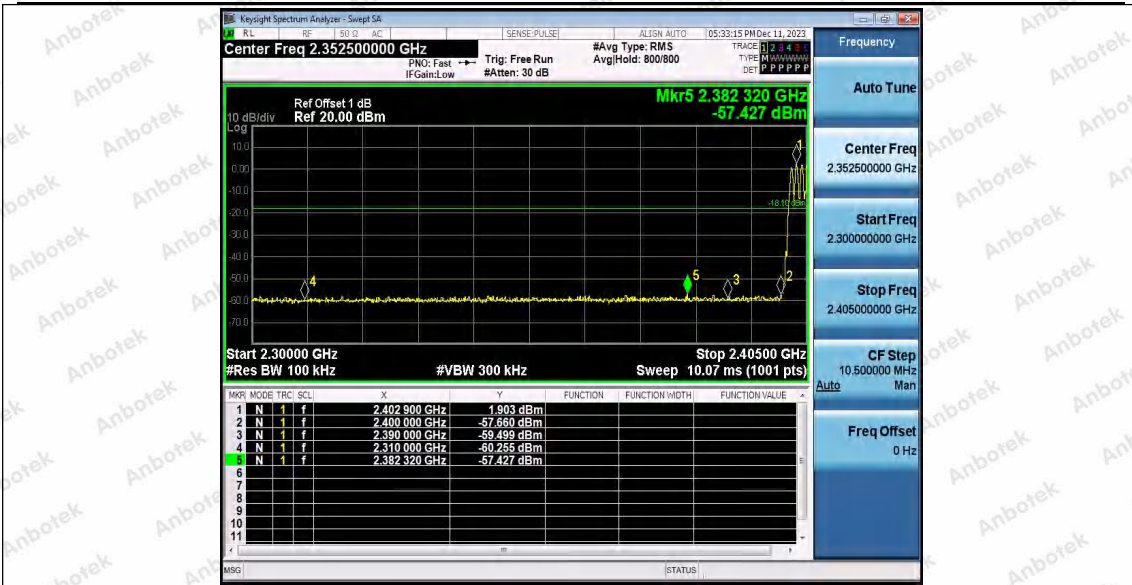

Shenzhen Anbotek Compliance Laboratory Limited

Address: 1/F., Building D, Sogood Science and Technology Park, Sanwei Community, Hangcheng Street, Bao'an District, Shenzhen, Guangdong, China.
Tel: (86) 0755-26066440 Fax: (86) 0755-26014772 Email: service@anbotek.com

Hotline
400-003-0500
www.anbotek.com.cn