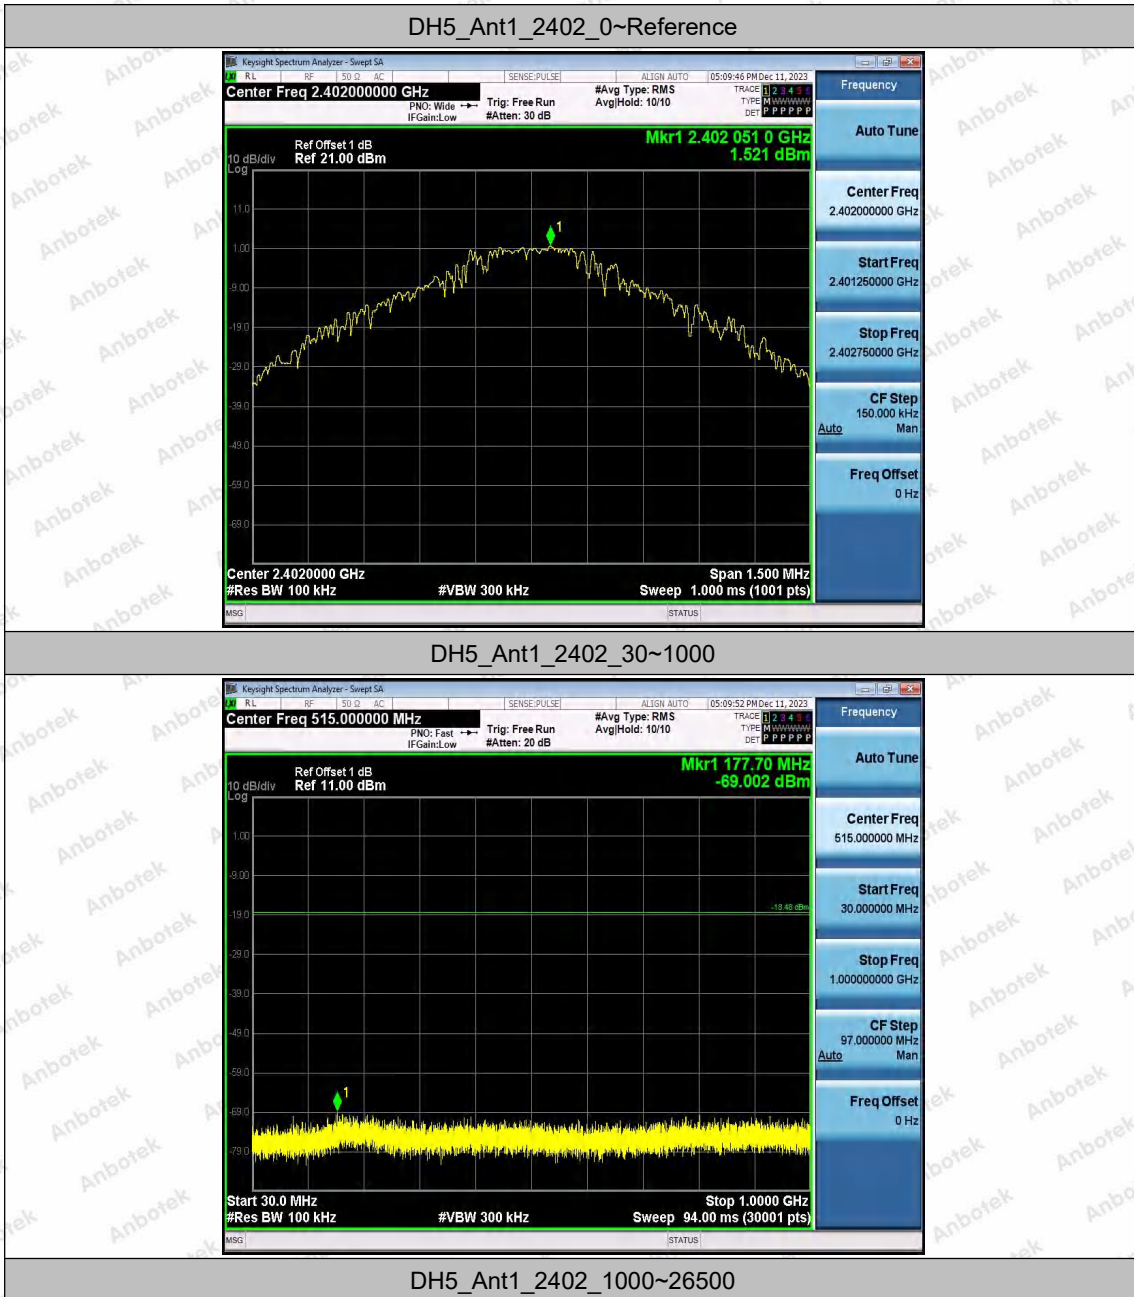

Test Graphs

Shenzhen Anbotek Compliance Laboratory Limited

Address: 1/F., Building D, Sogood Science and Technology Park, Sanwei Community, Hangcheng Street, Bao'an District, Shenzhen, Guangdong, China.
Tel: (86) 0755-26066440 Fax: (86) 0755-26014772 Email: service@anbotek.com

Hotline
400-003-0500
www.anbotek.com.cn