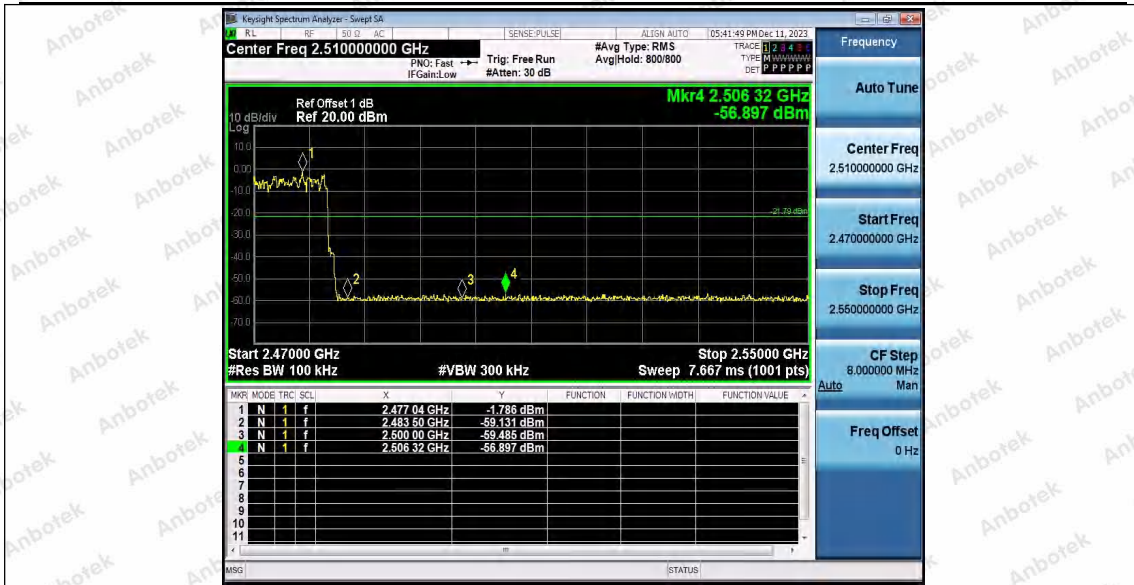

Shenzhen Anbotek Compliance Laboratory Limited

Address: 1/F., Building D, Sogood Science and Technology Park, Sanwei Community, Hangcheng Street, Bao'an District, Shenzhen, Guangdong, China.
Tel: (86) 0755-26066440 Fax: (86) 0755-26014772 Email: service@anbotek.com

Hotline 400-003-0500
www.anbotek.com.cn