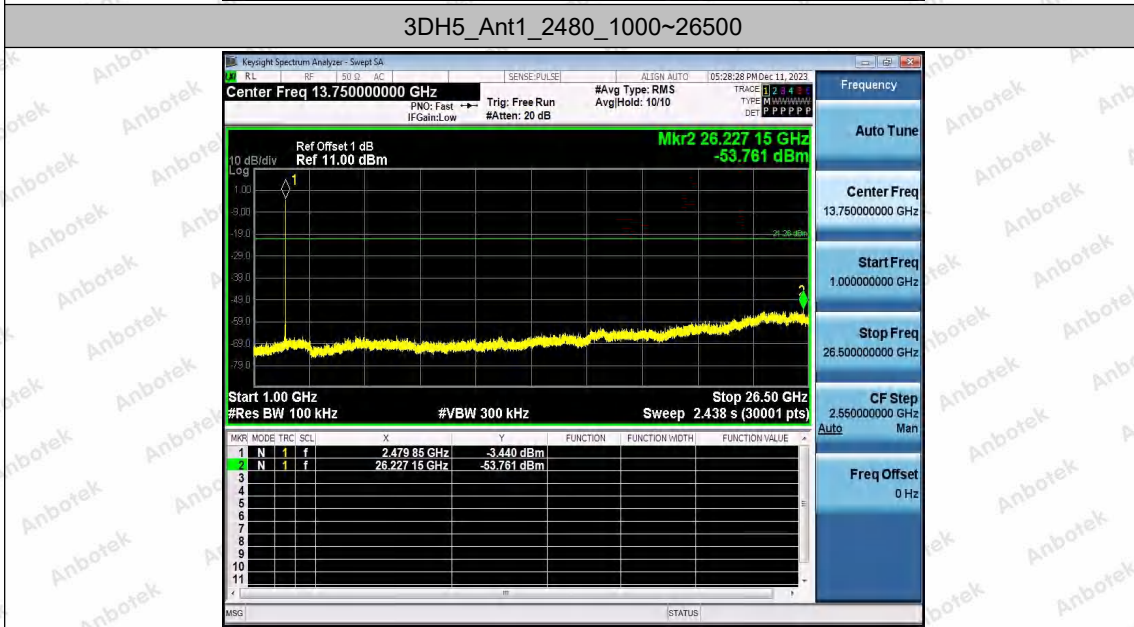

Shenzhen Anbotek Compliance Laboratory Limited

Address: 1/F., Building D, Sogood Science and Technology Park, Sanwei Community, Hangcheng Street, Bao'an District, Shenzhen, Guangdong, China.
Tel: (86) 0755-26066440 Fax: (86) 0755-26014772 Email: service@anbotek.com

Hotline
400-003-0500
www.anbotek.com.cn