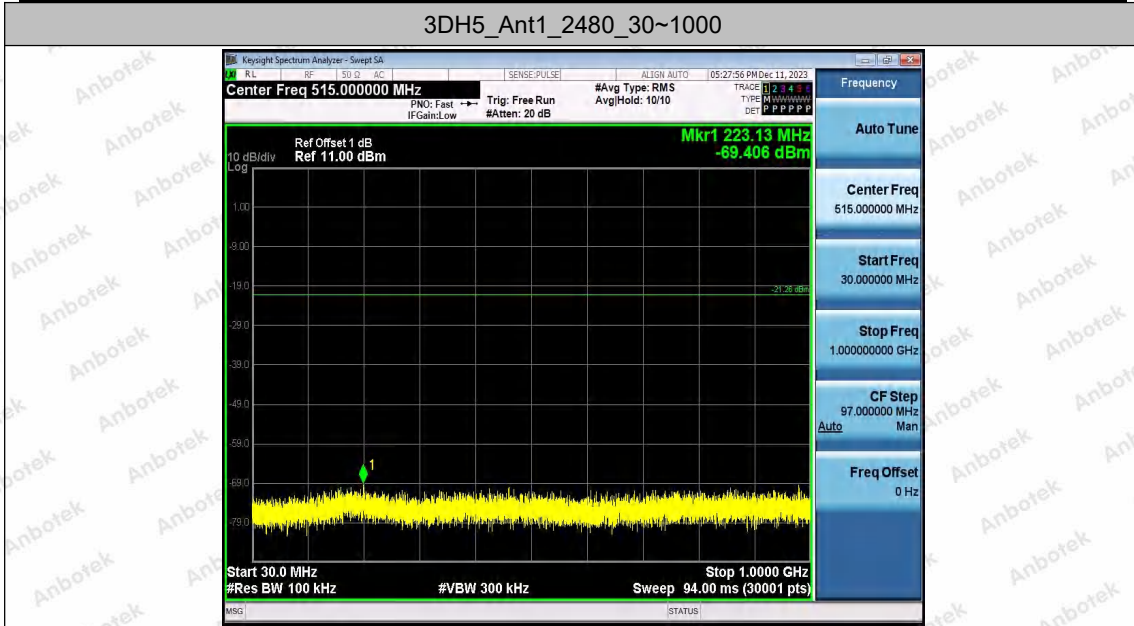

Shenzhen Anbotek Compliance Laboratory Limited

Address: 1/F., Building D, Sogood Science and Technology Park, Sanwei Community, Hangcheng Street, Bao'an District, Shenzhen, Guangdong, China.
Tel: (86) 0755-26066440 Fax: (86) 0755-26014772 Email: service@anbotek.com

Hotline
400-003-0500
www.anbotek.com.cn