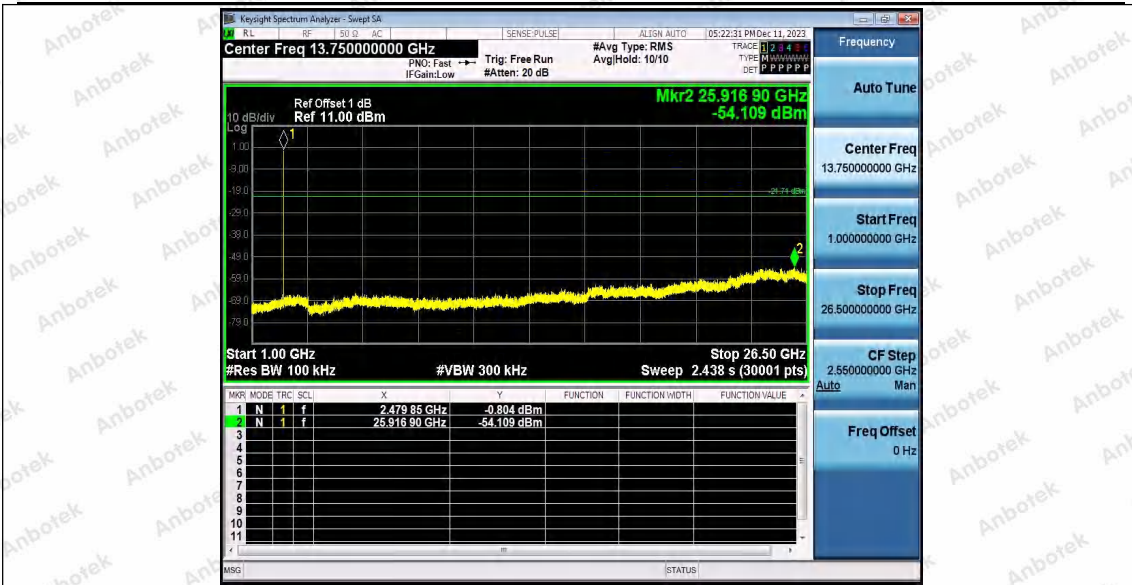

Shenzhen Anbotek Compliance Laboratory Limited

Address: 1/F., Building D, Sogood Science and Technology Park, Sanwei Community, Hangcheng Street, Bao'an District, Shenzhen, Guangdong, China.
Tel: (86) 0755-26066440 Fax: (86) 0755-26014772 Email: service@anbotek.com

Hotline
400-003-0500
www.anbotek.com.cn