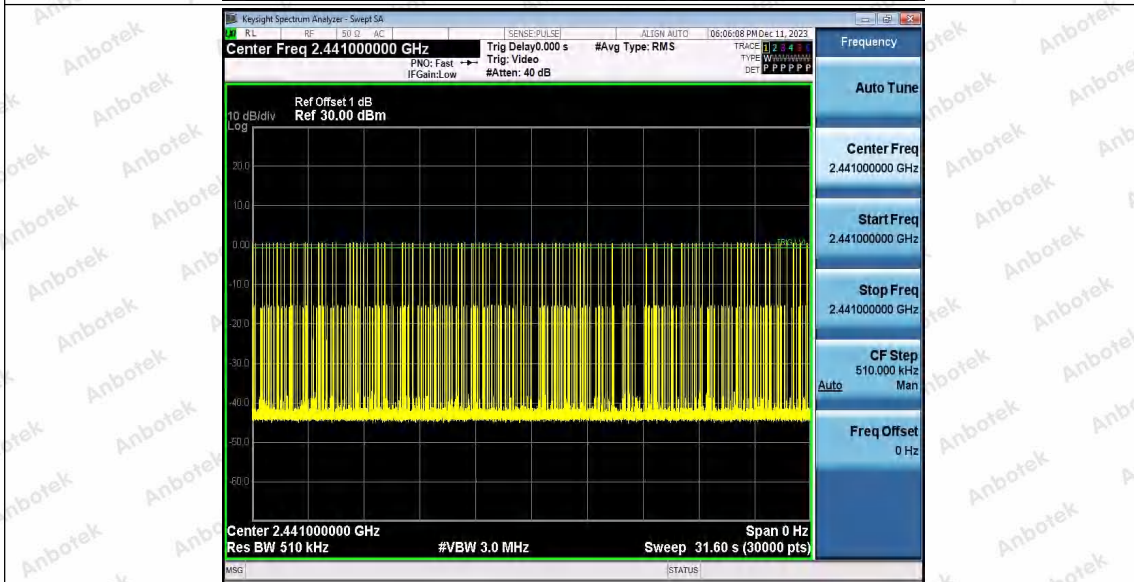

Shenzhen Anbotek Compliance Laboratory Limited

Address: 1/F., Building D, Sogood Science and Technology Park, Sanwei Community, Hangcheng Street, Bao'an District, Shenzhen, Guangdong, China.
Tel: (86) 0755-26066440 Fax: (86) 0755-26014772 Email: service@anbotek.com

Hotline 400-003-0500
www.anbotek.com.cn