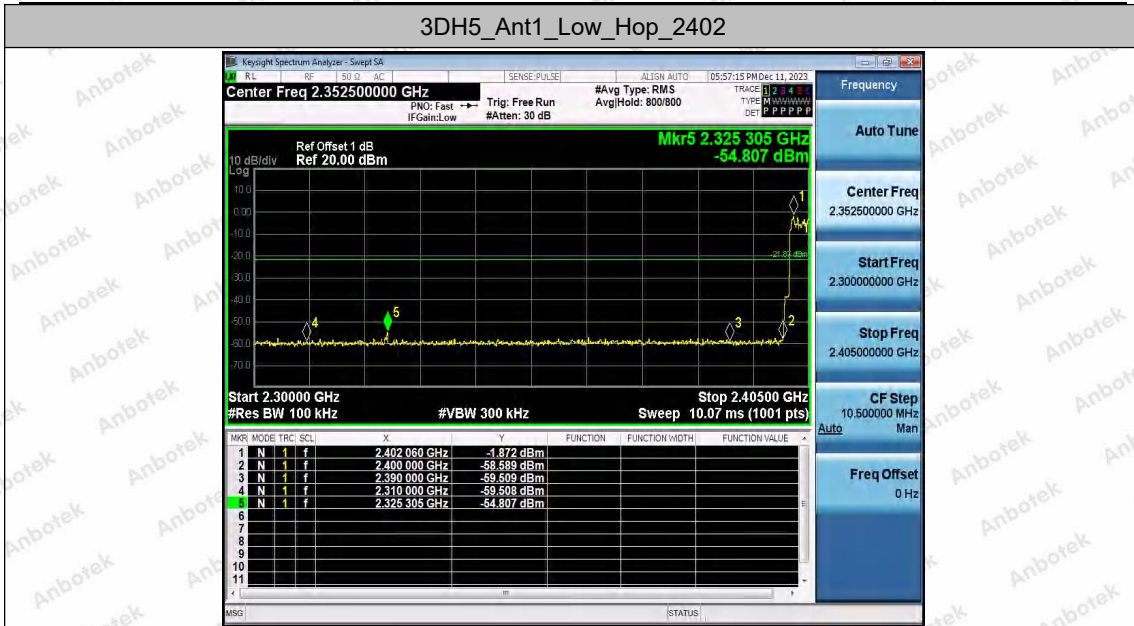

Shenzhen Anbotek Compliance Laboratory Limited

Address: 1/F., Building D, Sogood Science and Technology Park, Sanwei Community, Hangcheng Street, Bao'an District, Shenzhen, Guangdong, China.
Tel: (86) 0755-26066440 Fax: (86) 0755-26014772 Email: service@anbotek.com

Hotline
400-003-0500
www.anbotek.com.cn