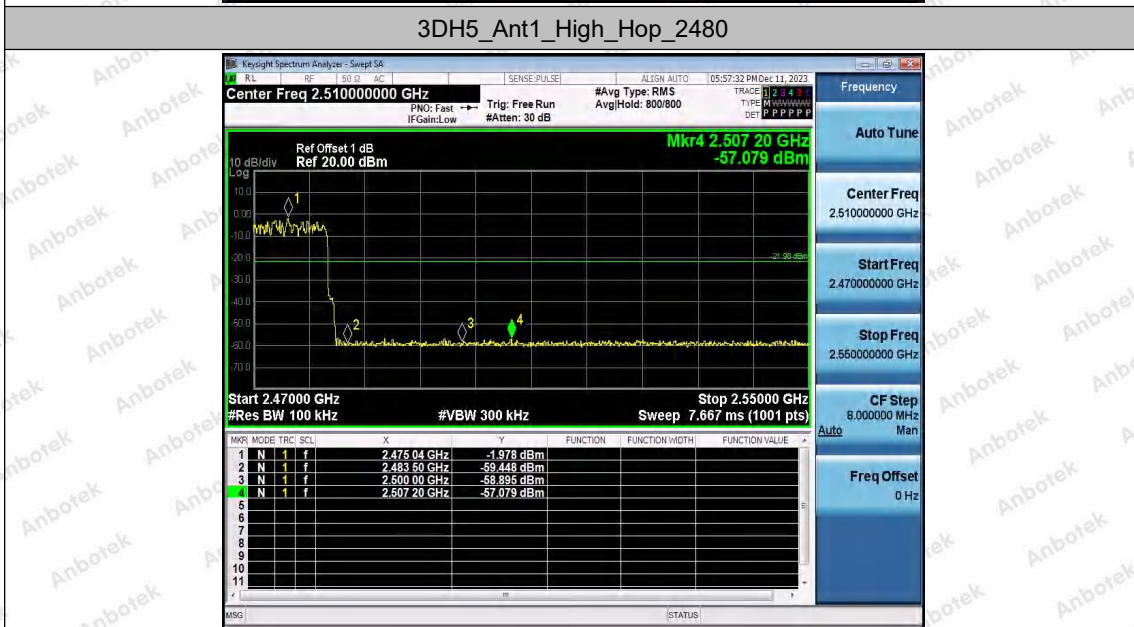

Shenzhen Anbotek Compliance Laboratory Limited

Address: 1/F., Building D, Sogood Science and Technology Park, Sanwei Community, Hangcheng Street, Bao'an District, Shenzhen, Guangdong, China.
Tel: (86) 0755-26066440 Fax: (86) 0755-26014772 Email: service@anbotek.com

Hotline
400-003-0500
www.anbotek.com.cn