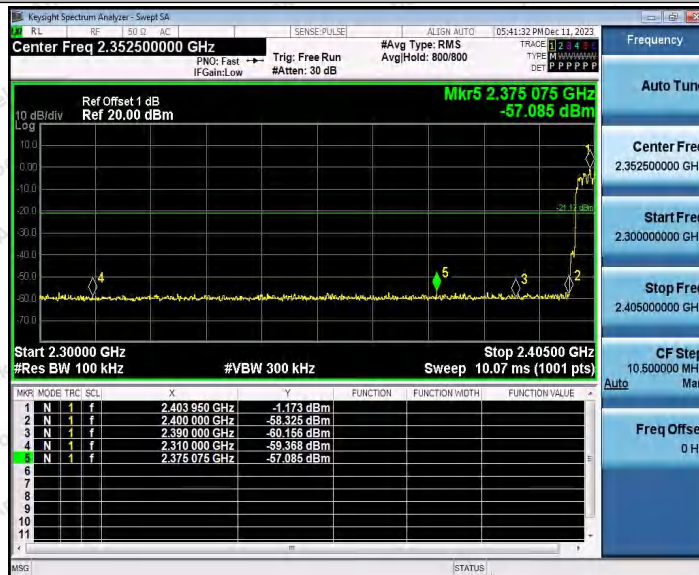

2DH5_Ant1_Low_Hop_2402

2DH5_Ant1_High_Hop_2480

Shenzhen Anbotek Compliance Laboratory Limited

Address: 1/F., Building D, Sogood Science and Technology Park, Sanwei Community, Hangcheng Street, Bao'an District, Shenzhen, Guangdong, China.
Tel: (86) 0755-26066440 Fax: (86) 0755-26014772 Email: service@anbotek.com

Hotline
400-003-0500
www.anbotek.com.cn