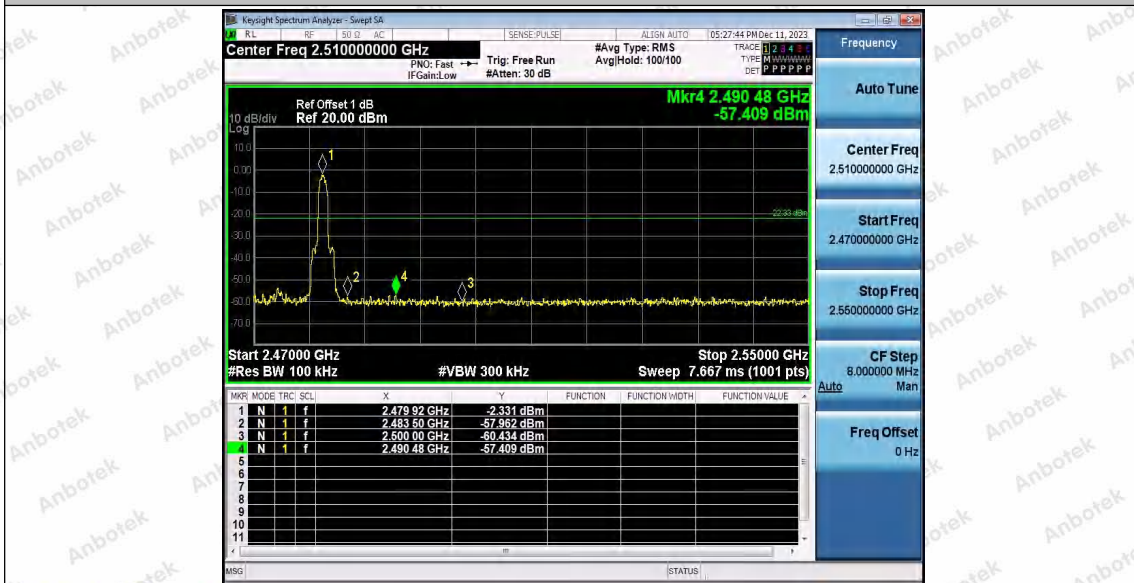

3DH5_Ant1_High_2480

Shenzhen Anbotek Compliance Laboratory Limited

Address: 1/F., Building D, Sogood Science and Technology Park, Sanwei Community, Hangcheng Street, Bao'an District, Shenzhen, Guangdong, China.
Tel: (86) 0755-26066440 Fax: (86) 0755-26014772 Email: service@anbotek.com

Hotline 400-003-0500
www.anbotek.com.cn