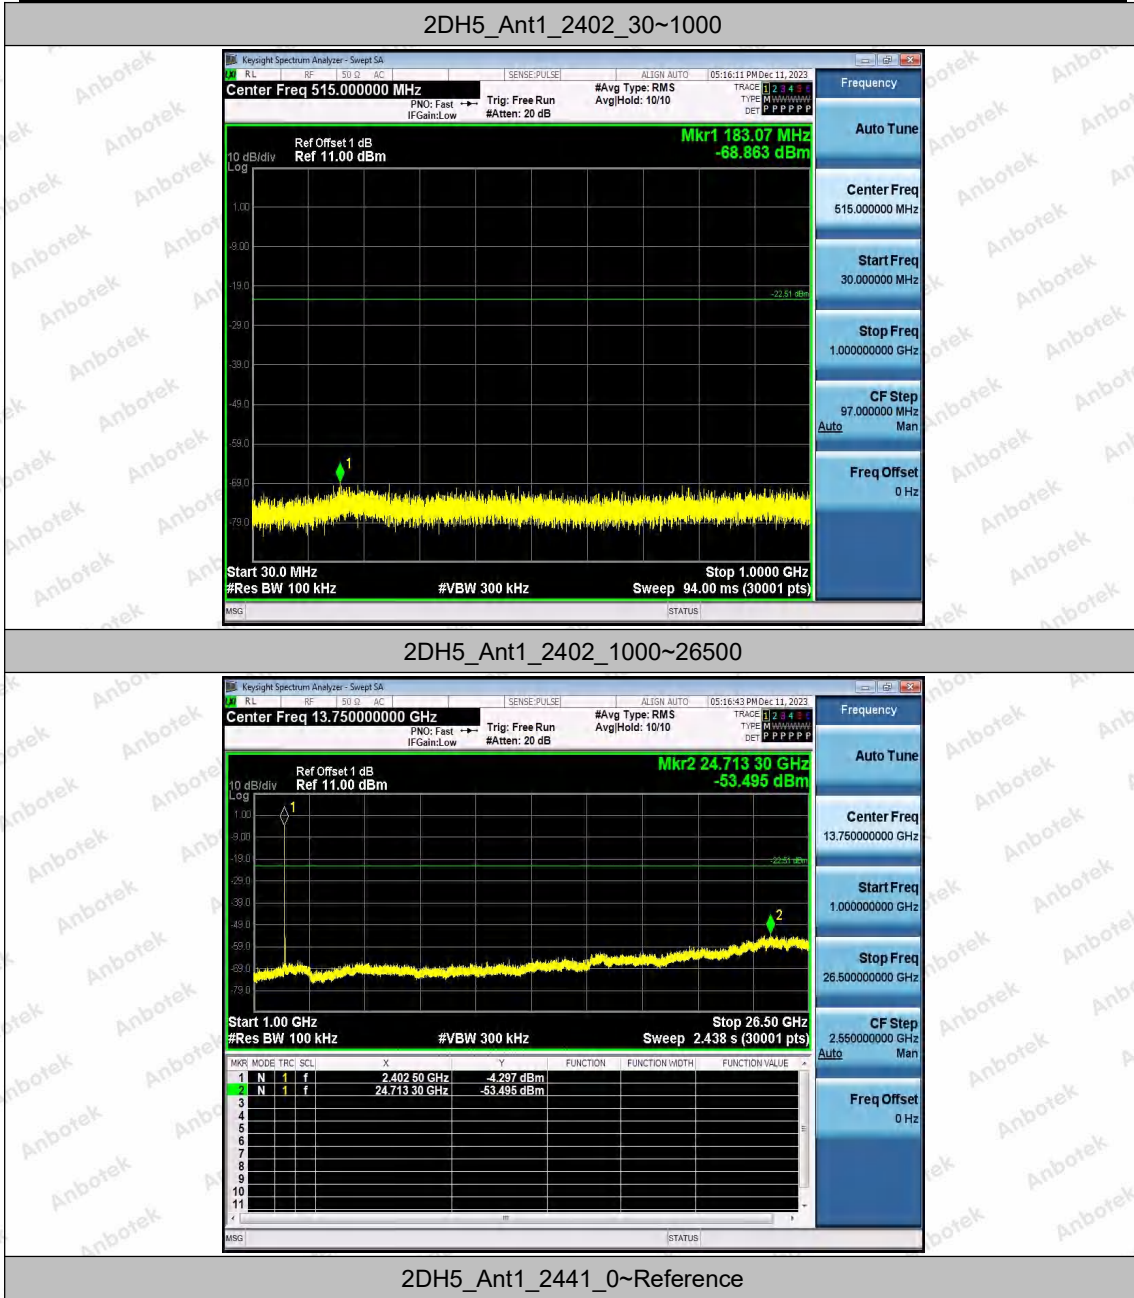

Shenzhen Anbotek Compliance Laboratory Limited

Address: 1/F., Building D, Sogood Science and Technology Park, Sanwei Community, Hangcheng Street, Bao'an District, Shenzhen, Guangdong, China.
Tel: (86) 0755-26066440 Fax: (86) 0755-26014772 Email: service@anbotek.com

Hotline 400-003-0500
www.anbotek.com.cn