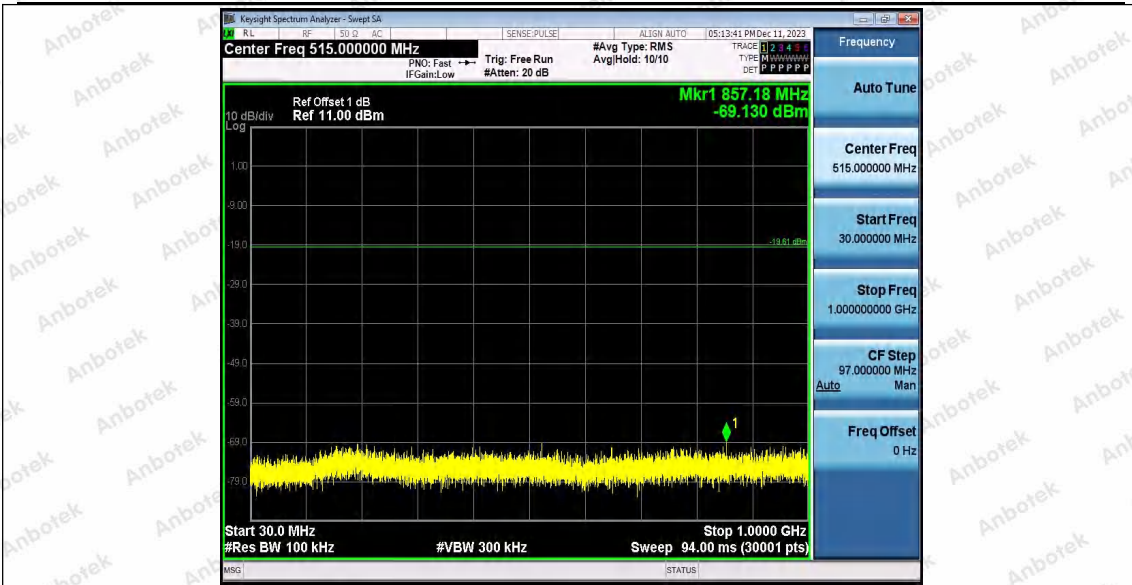

Shenzhen Anbotek Compliance Laboratory Limited

Address: 1/F., Building D, Sogood Science and Technology Park, Sanwei Community, Hangcheng Street, Bao'an District, Shenzhen, Guangdong, China.
Tel: (86) 0755-26066440 Fax: (86) 0755-26014772 Email: service@anbotek.com

Hotline
400-003-0500
www.anbotek.com.cn