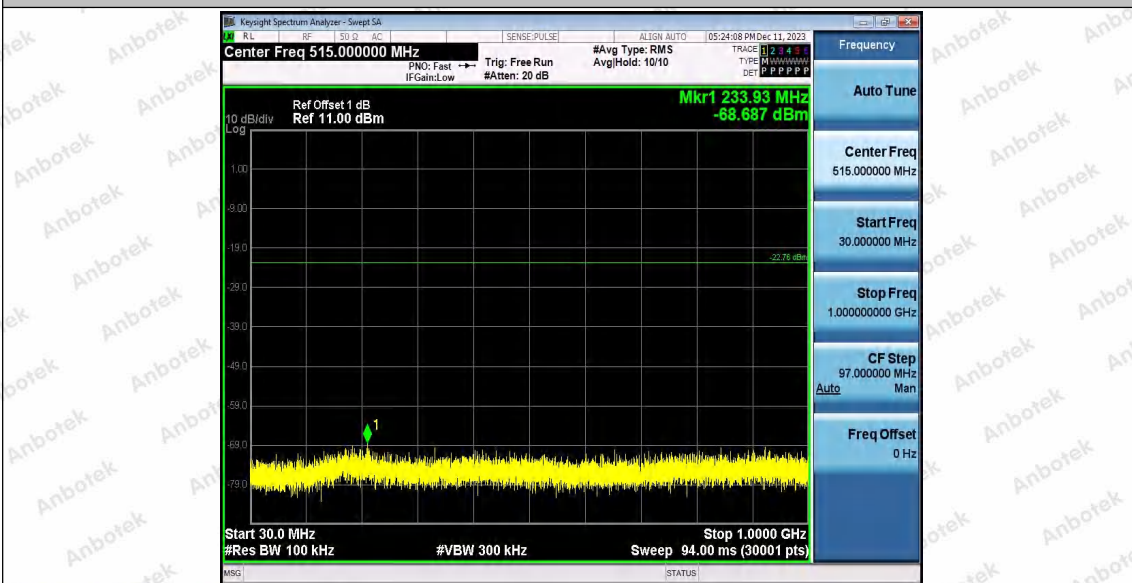

3DH5_Ant1_2402_30~1000

Shenzhen Anbotek Compliance Laboratory Limited

Address: 1/F., Building D, Sogood Science and Technology Park, Sanwei Community, Hangcheng Street, Bao'an District, Shenzhen, Guangdong, China.
Tel: (86) 0755-26066440 Fax: (86) 0755-26014772 Email: service@anbotek.com

Hotline
400-003-0500
www.anbotek.com.cn