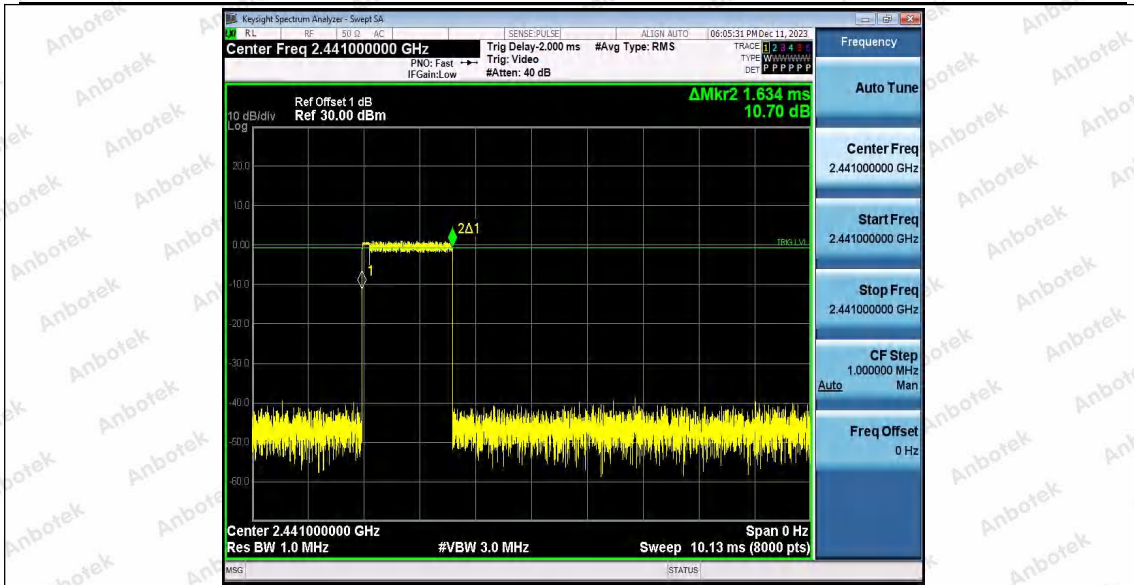

Shenzhen Anbotek Compliance Laboratory Limited

Address: 1/F., Building D, Sogood Science and Technology Park, Sanwei Community, Hangcheng Street, Bao'an District, Shenzhen, Guangdong, China.
Tel: (86) 0755-26066440 Fax: (86) 0755-26014772 Email: service@anbotek.com

Hotline 400-003-0500
www.anbotek.com.cn