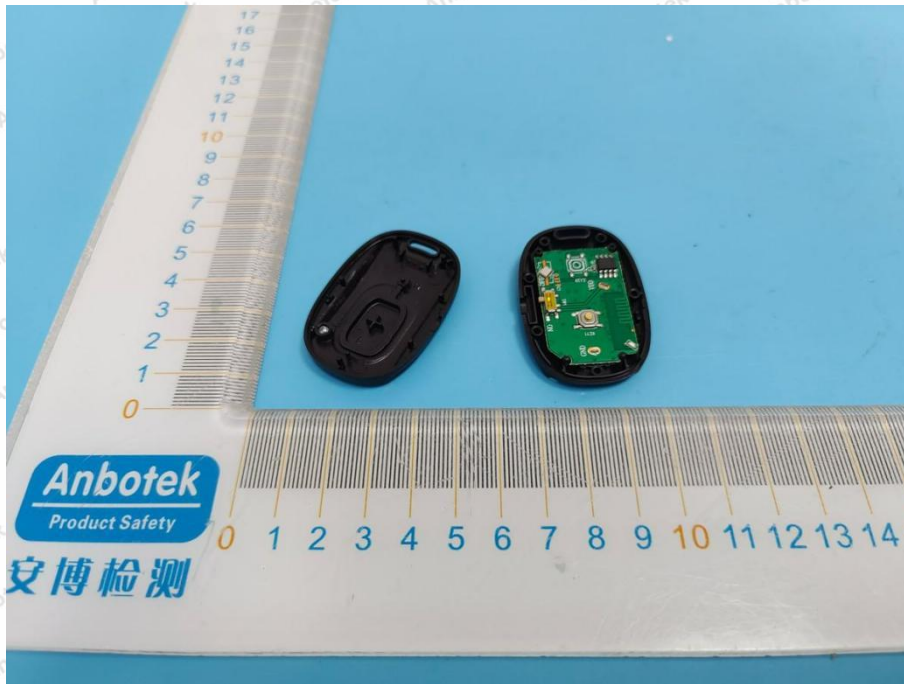

Appendix III -- Internal Photograph

Shenzhen Anbotek Compliance Laboratory Limited

Address: 1/F., Building D, Sogood Science and Technology Park, Sanwei Community, Hangcheng Street, Bao'an District, Shenzhen, Guangdong, China.
Tel: (86) 0755-26066440 Fax: (86) 0755-26014772 Email: service@anbotek.com