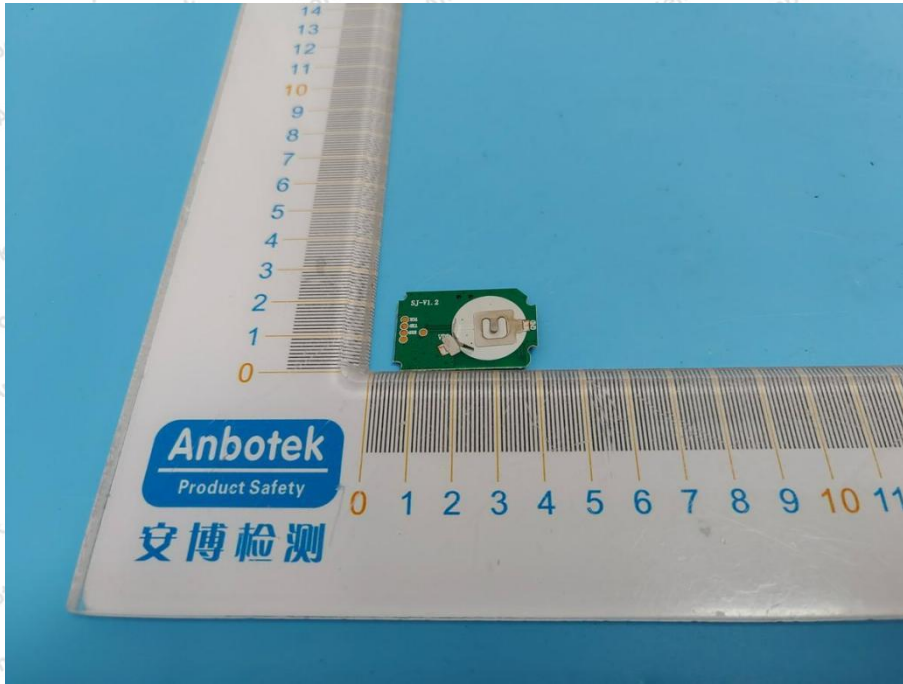

Shenzhen Anbotek Compliance Laboratory Limited

Address: 1/F., Building D, Sogood Science and Technology Park, Sanwei Community, Hangcheng Street, Bao'an District, Shenzhen, Guangdong, China.
Tel: (86) 0755-26066440 Fax: (86) 0755-26014772 Email: service@anbotek.com

Hotline

400-003-0500

www.anbotek.com.cn