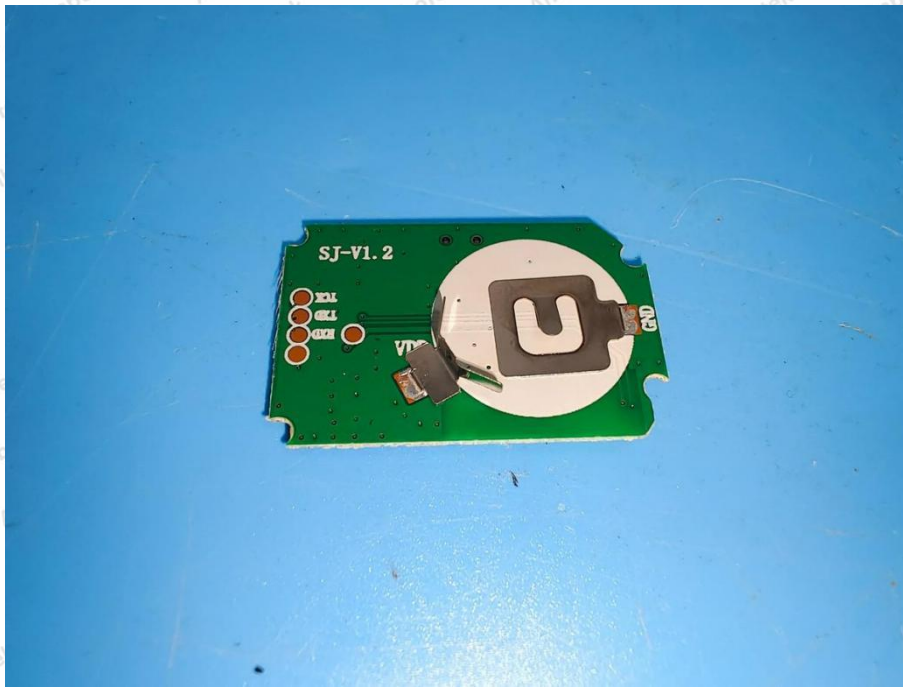

Shenzhen Anbotek Compliance Laboratory Limited

Address: 1/F., Building D, Sogood Science and Technology Park, Sanwei Community, Hangcheng Street, Bao'an District, Shenzhen, Guangdong, China.
Tel: (86) 0755-26066440 Fax: (86) 0755-26014772 Email: service@anbotek.com

Hotline

400-003-0500

www.anbotek.com.cn