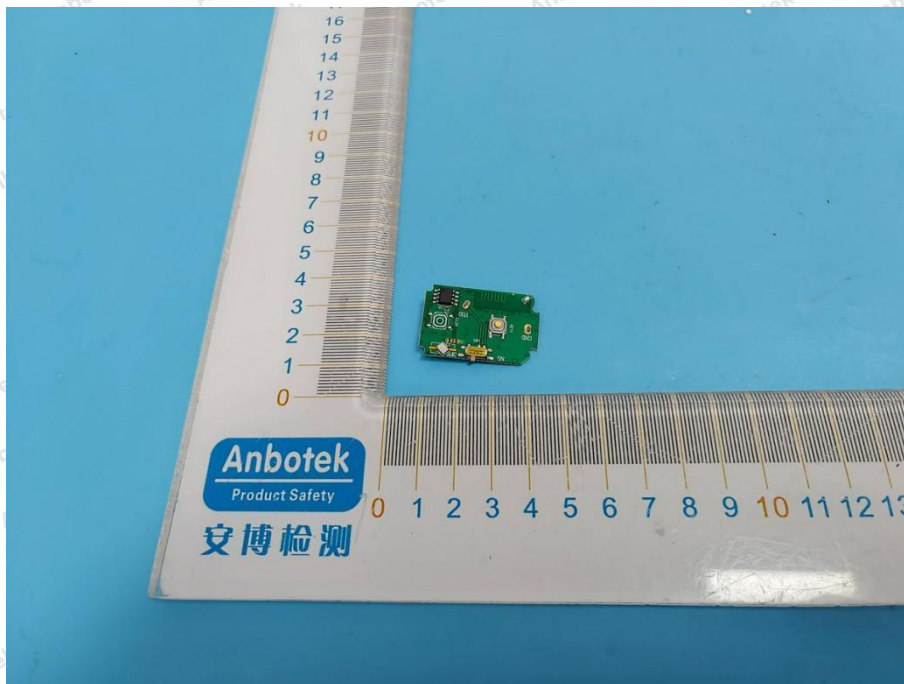

Appendix III -- Internal Photograph

Shenzhen Anbotek Compliance Laboratory Limited

Address: 1/F., Building D, Sogood Science and Technology Park, Sanwei Community, Hangcheng Street, Bao'an District, Shenzhen, Guangdong, China.
Tel: (86) 0755-26066440 Fax: (86) 0755-26014772 Email: service@anbotek.com