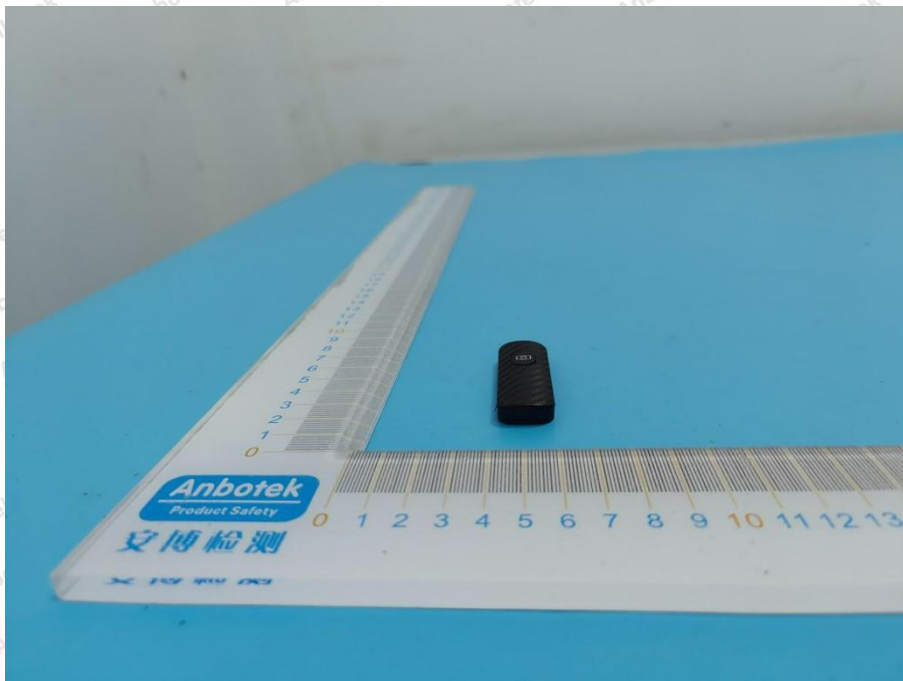

Shenzhen Anbotek Compliance Laboratory Limited

Address: 1/F., Building D, Sogood Science and Technology Park, Sanwei Community, Hangcheng Street, Bao'an District, Shenzhen, Guangdong, China.
Tel: (86) 0755-26066440 Fax: (86) 0755-26014772 Email: service@anbotek.com

Hotline
400-003-0500
www.anbotek.com.cn