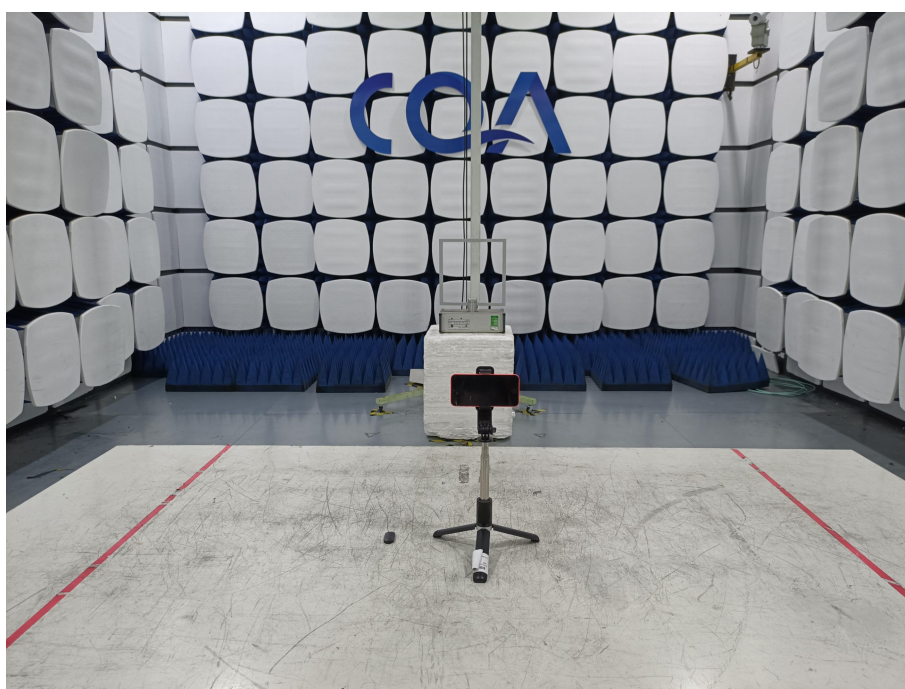

# 1 Photographs - EUT Test Setup

## *Radiated Spurious Emission*

9KHz~30MHz:

30MHz~1GHz:

Above 1GHz: