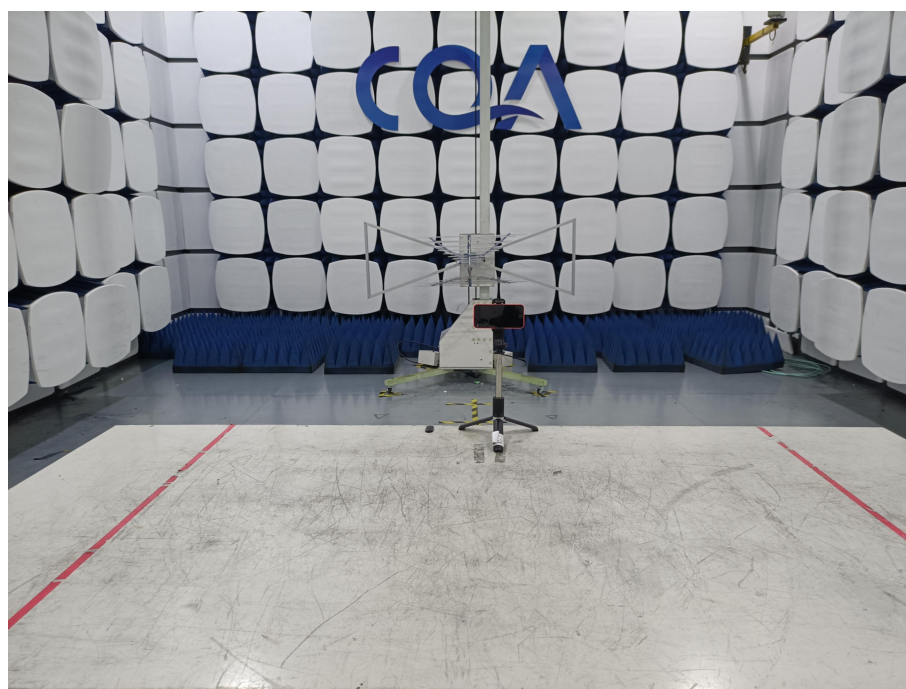

# 1 Photographs - EUT Test Setup

## *Radiated Spurious Emission*

9KHz~30MHz:

30MHz~1GHz:

Above 1GHz: