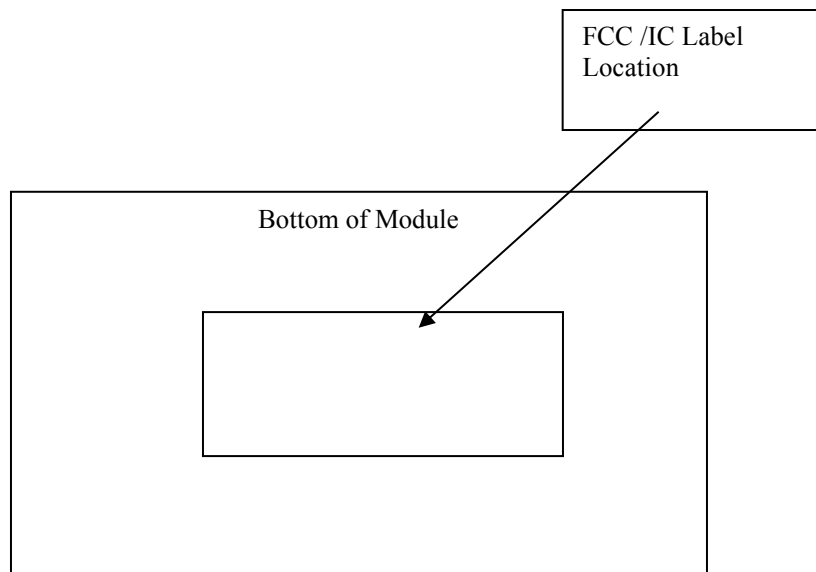

PROPOSED ID LABEL AND LOCATION

PROPOSED FCC/IC ID LABEL FOR HOST DEVICE

**AIRBEAM WIRELESS
TECHNOLOGIES**

**This device contains
FCC ID: 2ASUJ-MOD65412**