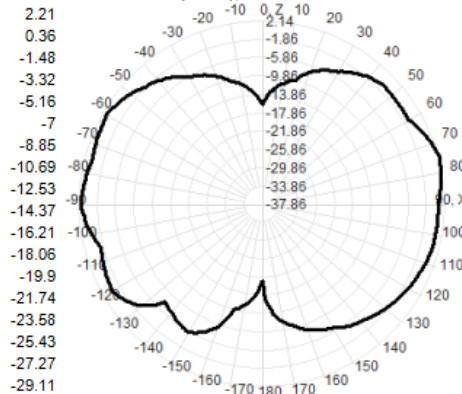

2350.0MHz H+V, Eff: 42.7%

Back View

2350.0MHz Total(E2-YZ), Max=0.13dBi

Total(H-XY), Max=0.46dBi, CirD=4.62

2400.0MHz H+V, Eff: 56.6%

Back View

2400.0MHz Total(E2-YZ), Max=0.72dBi

Total(H-XY), Max=1.59dBi, CirD=3.38

2450.0MHz H+V, Eff: 67.6%

Back View

2500.0MHz H+V, Eff: 75.5%

Back View

2600.0MHz H+V, Eff: 81.0%

Back View

2600.0MHz Total(E1-XZ), Max= 2.14dBi

2600.0MHz Total(E2-YZ), Max= 1.63dBi