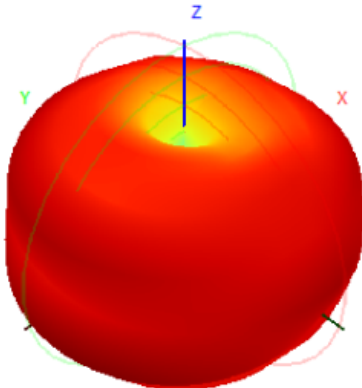

2350.0MHz H+V, Eff: 42.7%

Back View

2350.0MHz Total(E2-YZ), Max=0.13dBi

Total(H-XY), Max=0.46dBi, CirD=4.62

2400.0MHz H+V, Eff: 56.6%

Back View

2400.0MHz Total(E2-YZ), Max=0.72dBi

Total(H-XY), Max=1.59dBi, CirD=3.38

2450.0MHz H+V, Eff: 67.6%

Back View

2500.0MHz H+V, Eff: 75.5%

Back View

2600.0MHz H+V, Eff: 81.0%

Back View

2600.0MHz Total(E1-XZ), Max= 2.14dBi

2600.0MHz Total(E2-YZ), Max= 1.63dBi