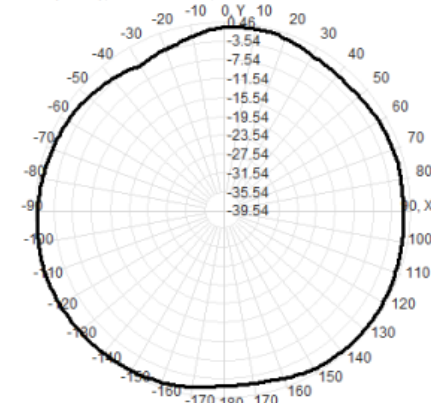

2350.0MHz H+V, Eff: 42.7%

Back View

2350.0MHz Total(E2-YZ), Max=0.13dBi

Total(H-XY), Max=0.46dBi, CirD=4.62

2400.0MHz H+V, Eff: 56.6%

Back View

2400.0MHz Total(E2-YZ), Max=0.72dBi

Total(H-XY), Max=1.59dBi, CirD=3.38

2450.0MHz H+V, Eff: 67.6%

Back View

2500.0MHz H+V, Eff: 75.5%

Back View

2600.0MHz H+V, Eff: 81.0%

Back View

2600.0MHz Total(E1-XZ), Max= 2.14dBi

2600.0MHz Total(E2-YZ), Max= 1.63dBi