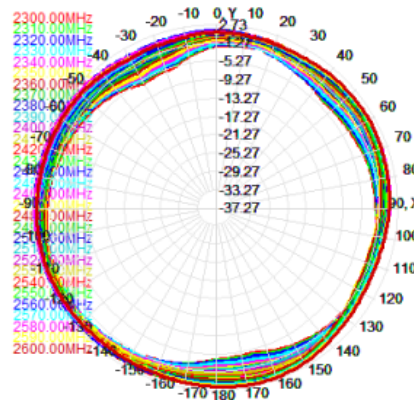

Total(H-XY), Max= 2.02dBi, CirD=2.15