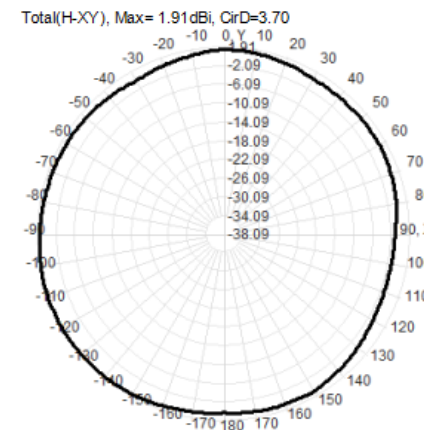

2350.0MHz H+V, Eff: 42.7%

Back View

2350.0MHz Total(E2-YZ), Max=0.13dBi

Total(H-XY), Max=0.46dBi, CirD=4.62

2400.0MHz H+V, Eff: 56.6%

Back View

2400.0MHz Total(E2-YZ), Max=0.72dBi

Total(H-XY), Max=1.59dBi, CirD=3.38

2450.0MHz H+V, Eff: 67.6%

Back View

2500.0MHz H+V, Eff: 75.5%

Back View

2600.0MHz H+V, Eff: 81.0%

Back View

2600.0MHz Total(E1-XZ), Max= 2.14dBi

2600.0MHz Total(E2-YZ), Max= 1.63dBi