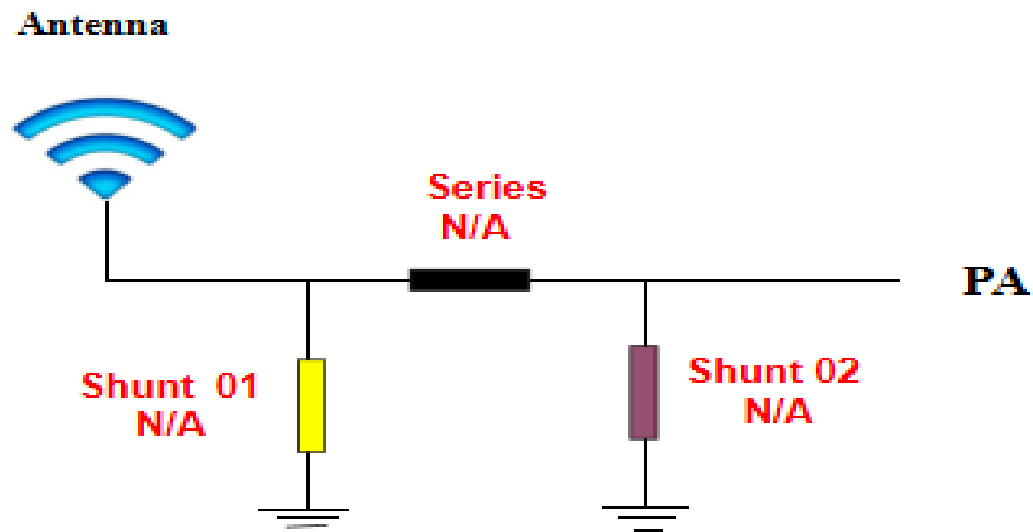

HX-RF18-28A2-BHSH

Location	Description
Shunt 01	N/A
Series	N/A
Shunt 02	N/A

Frequency ID	1	2	3	4	5	6	7	8	9	10	11	12	13	14	15
Frequency (MHz)	2300.0	2310.0	2320.0	2330.0	2340.0	2350.0	2360.0	2370.0	2380.0	2390.0	2400.0	2410.0	2420.0	2430.0	2440.0
Efficiency (dBi)	-4.93	-4.62	-4.43	-4.22	-3.83	-3.70	-3.34	-3.21	-2.93	-2.83	-2.47	-2.41	-2.13	-2.01	-1.86
Gain (dBi)	0.31	0.49	0.44	0.40	0.47	0.46	0.89	1.09	1.38	1.43	1.59	1.43	1.64	1.63	1.64
Efficiency (%)	32.17	34.51	36.04	37.81	41.36	42.69	46.36	47.71	50.95	52.15	56.58	57.43	61.30	62.99	65.13