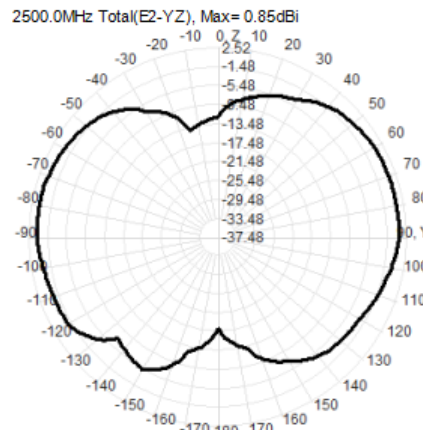

2350.0MHz H+V, Eff: 42.7%

Back View

2350.0MHz Total(E2-YZ), Max=0.13dBi

Total(H-XY), Max=0.46dBi, CirD=4.62

2400.0MHz H+V, Eff: 56.6%

Back View

2400.0MHz Total(E2-YZ), Max=0.72dBi

Total(H-XY), Max=1.59dBi, CirD=3.38

2450.0MHz H+V, Eff: 67.6%

Back View

2500.0MHz H+V, Eff: 75.5%

Back View

2600.0MHz H+V, Eff: 81.0%

Back View

2600.0MHz Total(E1-XZ), Max= 2.14dBi

2600.0MHz Total(E2-YZ), Max= 1.63dBi