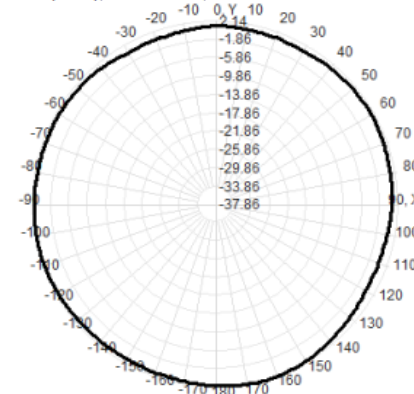

Total(H-XY), Max= 2.02dBi, CirD=2.15