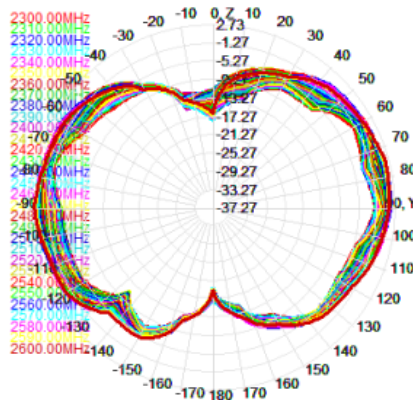

Total(H-XY), Max= 2.02dBi, CirD=2.15