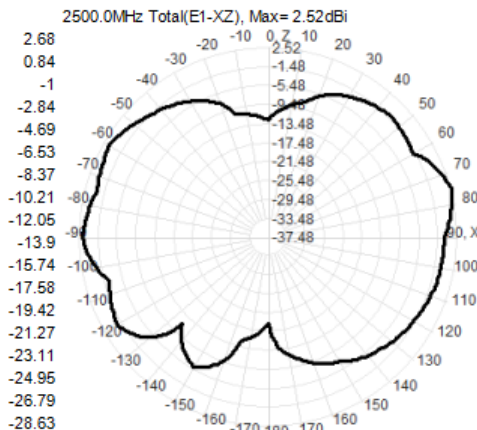

2450.0MHz H+V, Eff: 67.6%

Back View

2500.0MHz H+V, Eff: 75.5%

Back View

2600.0MHz H+V, Eff: 81.0%

Back View

2600.0MHz Total(E1-XZ), Max= 2.14dBi

2600.0MHz Total(E2-YZ), Max= 1.63dBi