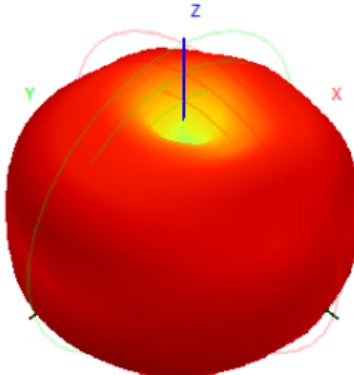

2350.0MHz H+V, Eff: 42.7%

Back View

2350.0MHz Total(E2-YZ), Max=0.13dBi

Total(H-XY), Max=0.46dBi, CirD=4.62

2400.0MHz H+V, Eff: 56.6%

Back View

2400.0MHz Total(E2-YZ), Max=0.72dBi

Total(H-XY), Max=1.59dBi, CirD=3.38

2450.0MHz H+V, Eff: 67.6%

Back View

2500.0MHz H+V, Eff: 75.5%

Back View

2600.0MHz H+V, Eff: 81.0%

Back View

2600.0MHz Total(E1-XZ), Max= 2.14dBi

2600.0MHz Total(E2-YZ), Max= 1.63dBi