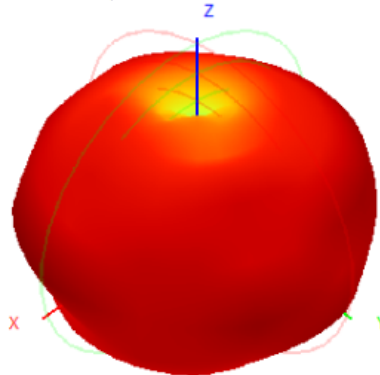

2350.0MHz H+V, Eff: 42.7%

Back View

2350.0MHz Total(E2-YZ), Max=0.13dBi

Total(H-XY), Max=0.46dBi, CirD=4.62

2400.0MHz H+V, Eff: 56.6%

Back View

2400.0MHz Total(E2-YZ), Max=0.72dBi

Total(H-XY), Max=1.59dBi, CirD=3.38

2450.0MHz H+V, Eff: 67.6%

Back View

2500.0MHz H+V, Eff: 75.5%

Back View

2600.0MHz H+V, Eff: 81.0%

Back View

2600.0MHz Total(E1-XZ), Max= 2.14dBi

2600.0MHz Total(E2-YZ), Max= 1.63dBi