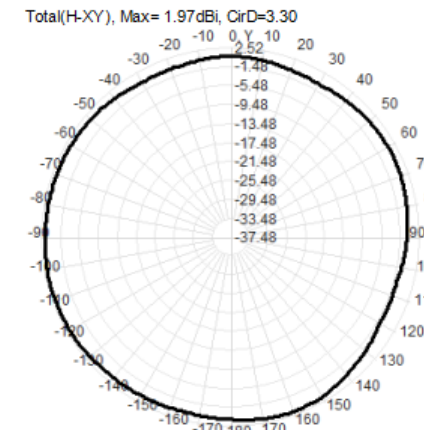

2350.0MHz H+V, Eff: 42.7%

Back View

2350.0MHz Total(E2-YZ), Max=0.13dBi

Total(H-XY), Max=0.46dBi, CirD=4.62

2400.0MHz H+V, Eff: 56.6%

Back View

2400.0MHz Total(E2-YZ), Max=0.72dBi

Total(H-XY), Max=1.59dBi, CirD=3.38

2450.0MHz H+V, Eff: 67.6%

Back View

2500.0MHz H+V, Eff: 75.5%

Back View

2600.0MHz H+V, Eff: 81.0%

Back View

2600.0MHz Total(E1-XZ), Max= 2.14dBi

2600.0MHz Total(E2-YZ), Max= 1.63dBi