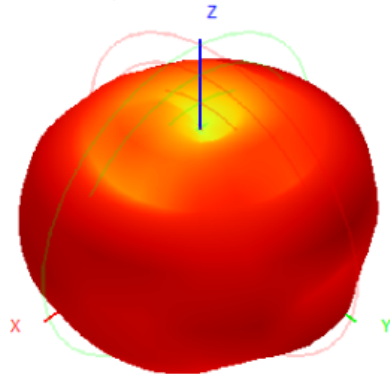

2350.0MHz H+V, Eff: 42.7%