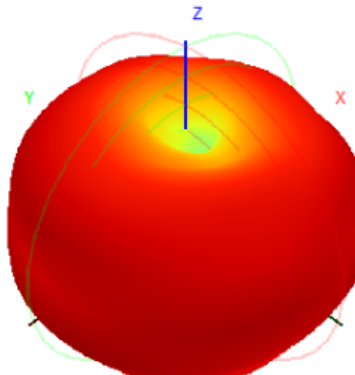

2450.0MHz H+V, Eff: 67.6%

Back View

2500.0MHz H+V, Eff: 75.5%

Back View

2600.0MHz H+V, Eff: 81.0%

Back View

2600.0MHz Total(E1-XZ), Max= 2.14dBi

2600.0MHz Total(E2-YZ), Max= 1.63dBi