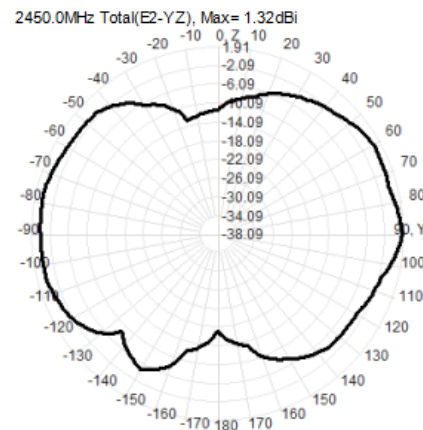

2350.0MHz H+V, Eff: 42.7%

Back View

2350.0MHz Total(E2-YZ), Max=0.13dBi

Total(H-XY), Max=0.46dBi, CirD=4.62

2400.0MHz H+V, Eff: 56.6%

Back View

2400.0MHz Total(E2-YZ), Max=0.72dBi

Total(H-XY), Max=1.59dBi, CirD=3.38

2450.0MHz H+V, Eff: 67.6%

Back View

2500.0MHz H+V, Eff: 75.5%

Back View

2600.0MHz H+V, Eff: 81.0%

Back View

2600.0MHz Total(E1-XZ), Max= 2.14dBi

2600.0MHz Total(E2-YZ), Max= 1.63dBi