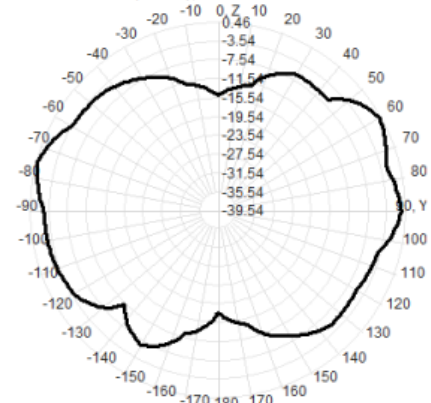

HX-RF18-28A2-BHSH

Location	Description
Shunt 01	N/A
Series	N/A
Shunt 02	N/A

Frequency ID	1	2	3	4	5	6	7	8	9	10	11	12	13	14	15
Frequency (MHz)	2300.0	2310.0	2320.0	2330.0	2340.0	2350.0	2360.0	2370.0	2380.0	2390.0	2400.0	2410.0	2420.0	2430.0	2440.0
Efficiency (dBi)	-4.93	-4.62	-4.43	-4.22	-3.83	-3.70	-3.34	-3.21	-2.93	-2.83	-2.47	-2.41	-2.13	-2.01	-1.86
Gain (dBi)	0.31	0.49	0.44	0.40	0.47	0.46	0.89	1.09	1.38	1.43	1.59	1.43	1.64	1.63	1.64
Efficiency (%)	32.17	34.51	36.04	37.81	41.36	42.69	46.36	47.71	50.95	52.15	56.58	57.43	61.30	62.99	65.13

Frequency ID	16	17	18	19	20	21	22	23	24	25	26	27	28	29	30	31
Frequency (MHz)	2450.0	2460.0	2470.0	2480.0	2490.0	2500.0	2510.0	2520.0	2530.0	2540.0	2550.0	2560.0	2570.0	2580.0	2590.0	2600.0
Efficiency (dBi)	-1.70	-1.63	-1.50	-1.44	-1.27	-1.22	-1.05	-1.09	-0.95	-0.94	-0.95	-0.82	-0.98	-0.83	-1.03	-0.91
Gain (dBi)	1.91	1.99	2.33	2.52	2.74	2.68	2.66	2.36	2.40	2.47	2.52	2.73	2.58	2.67	2.28	2.21
Efficiency (%)	67.58	68.63	70.76	71.73	74.63	75.51	78.61	77.80	80.38	80.57	80.36	82.74	79.84	82.59	78.90	81.04

2350.0MHz H+V, Eff: 42.7%

Back View

2350.0MHz Total(E2-YZ), Max=0.13dBi

Total(H-XY), Max=0.46dBi, CirD=4.62

2400.0MHz H+V, Eff: 56.6%

Back View

2400.0MHz Total(E2-YZ), Max=0.72dBi

Total(H-XY), Max=1.59dBi, CirD=3.38