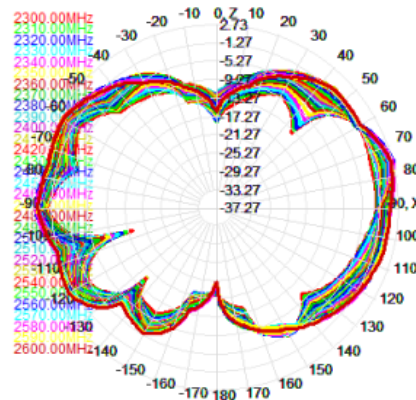

Total(H-XY), Max= 2.02dBi, CirD=2.15