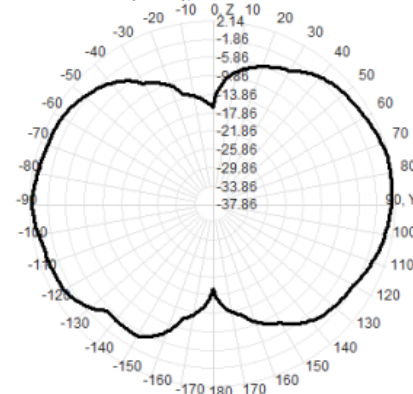

2450.0MHz H+V, Eff: 67.6%

Back View

2500.0MHz H+V, Eff: 75.5%

Back View

2600.0MHz H+V, Eff: 81.0%

Back View

2600.0MHz Total(E1-XZ), Max= 2.14dBi

2600.0MHz Total(E2-YZ), Max= 1.63dBi