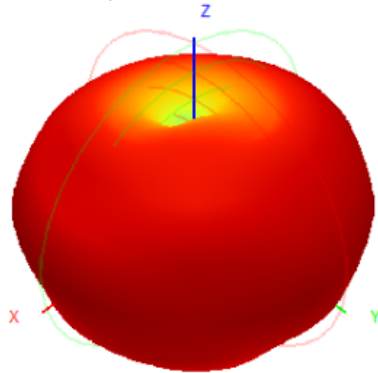

2450.0MHz H+V, Eff: 67.6%

Back View

2500.0MHz H+V, Eff: 75.5%

Back View

2600.0MHz H+V, Eff: 81.0%

Back View

2600.0MHz Total(E1-XZ), Max= 2.14dBi

2600.0MHz Total(E2-YZ), Max= 1.63dBi