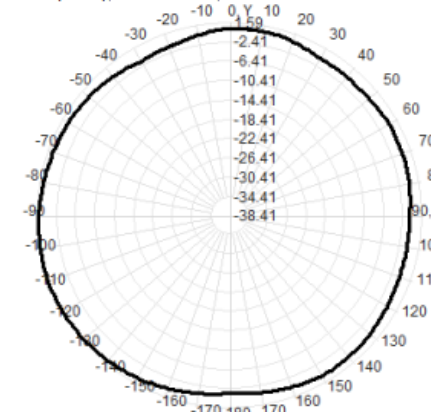

2350.0MHz H+V, Eff: 42.7%

Back View

2350.0MHz Total(E2-YZ), Max=0.13dBi

Total(H-XY), Max=0.46dBi, CirD=4.62

2400.0MHz H+V, Eff: 56.6%

Back View

2400.0MHz Total(E2-YZ), Max=0.72dBi

Total(H-XY), Max=1.59dBi, CirD=3.38

2450.0MHz H+V, Eff: 67.6%

Back View

2500.0MHz H+V, Eff: 75.5%

Back View

2600.0MHz H+V, Eff: 81.0%

Back View

2600.0MHz Total(E1-XZ), Max= 2.14dBi

2600.0MHz Total(E2-YZ), Max= 1.63dBi