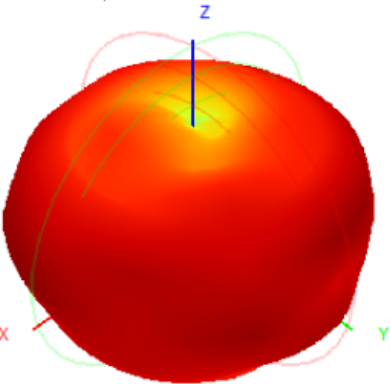

2350.0MHz H+V, Eff: 42.7%

Back View

2350.0MHz Total(E2-YZ), Max=0.13dBi

Total(H-XY), Max=0.46dBi, CirD=4.62

2400.0MHz H+V, Eff: 56.6%

Back View

2400.0MHz Total(E2-YZ), Max=0.72dBi

Total(H-XY), Max=1.59dBi, CirD=3.38

2450.0MHz H+V, Eff: 67.6%

Back View

2500.0MHz H+V, Eff: 75.5%

Back View

2600.0MHz H+V, Eff: 81.0%

Back View

2600.0MHz Total(E1-XZ), Max= 2.14dBi

2600.0MHz Total(E2-YZ), Max= 1.63dBi