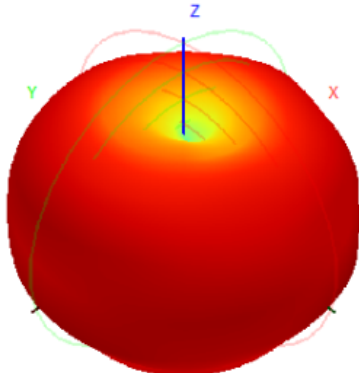

2450.0MHz H+V, Eff: 67.6%

Back View

2500.0MHz H+V, Eff: 75.5%

Back View

2600.0MHz H+V, Eff: 81.0%

Back View

2600.0MHz Total(E1-XZ), Max= 2.14dBi

2600.0MHz Total(E2-YZ), Max= 1.63dBi