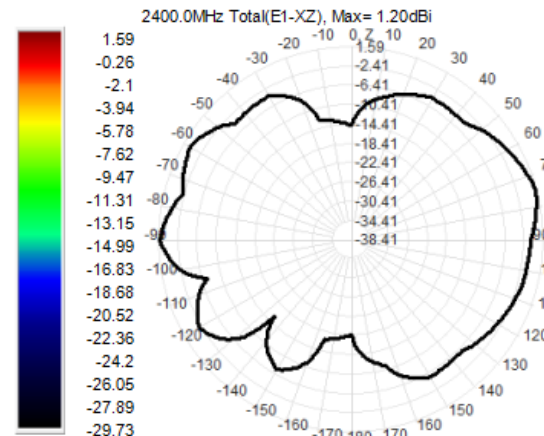

2350.0MHz H+V, Eff: 42.7%

Back View

2350.0MHz Total(E2-YZ), Max=0.13dBi

Total(H-XY), Max=0.46dBi, CirD=4.62

2400.0MHz H+V, Eff: 56.6%

Back View

2400.0MHz Total(E2-YZ), Max=0.72dBi

Total(H-XY), Max=1.59dBi, CirD=3.38

2450.0MHz H+V, Eff: 67.6%

Back View

2500.0MHz H+V, Eff: 75.5%

Back View

2600.0MHz H+V, Eff: 81.0%

Back View

2600.0MHz Total(E1-XZ), Max= 2.14dBi

2600.0MHz Total(E2-YZ), Max= 1.63dBi