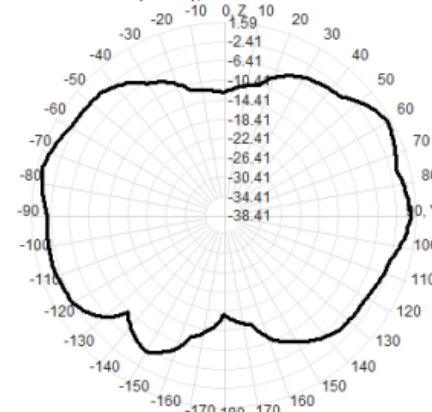

2350.0MHz H+V, Eff: 42.7%

Back View

2350.0MHz Total(E2-YZ), Max=0.13dBi

Total(H-XY), Max=0.46dBi, CirD=4.62

2400.0MHz H+V, Eff: 56.6%

Back View

2400.0MHz Total(E2-YZ), Max=0.72dBi

Total(H-XY), Max=1.59dBi, CirD=3.38

2450.0MHz H+V, Eff: 67.6%

Back View

2500.0MHz H+V, Eff: 75.5%

Back View

2600.0MHz H+V, Eff: 81.0%

Back View

2600.0MHz Total(E1-XZ), Max= 2.14dBi

2600.0MHz Total(E2-YZ), Max= 1.63dBi