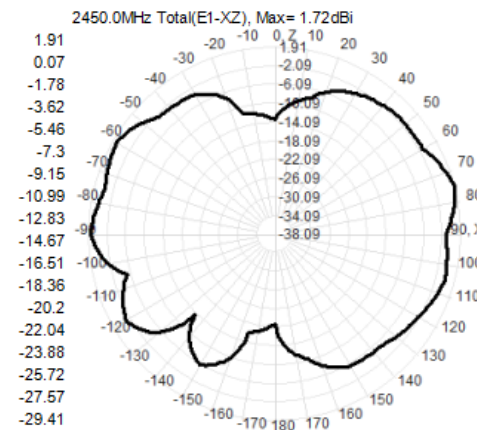

2350.0MHz H+V, Eff: 42.7%

Back View

2350.0MHz Total(E2-YZ), Max=0.13dBi

Total(H-XY), Max=0.46dBi, CirD=4.62

2400.0MHz H+V, Eff: 56.6%

Back View

2400.0MHz Total(E2-YZ), Max=0.72dBi

Total(H-XY), Max=1.59dBi, CirD=3.38

2450.0MHz H+V, Eff: 67.6%

Back View

2500.0MHz H+V, Eff: 75.5%

Back View

2600.0MHz H+V, Eff: 81.0%

Back View

2600.0MHz Total(E1-XZ), Max= 2.14dBi

2600.0MHz Total(E2-YZ), Max= 1.63dBi