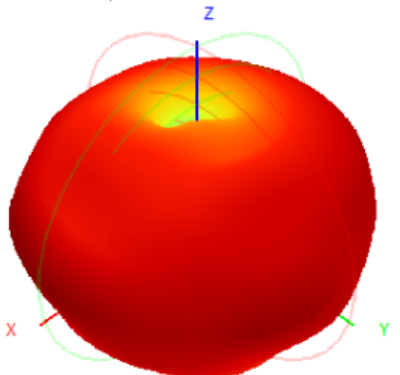

2500.0MHz H+V, Eff: 75.5%