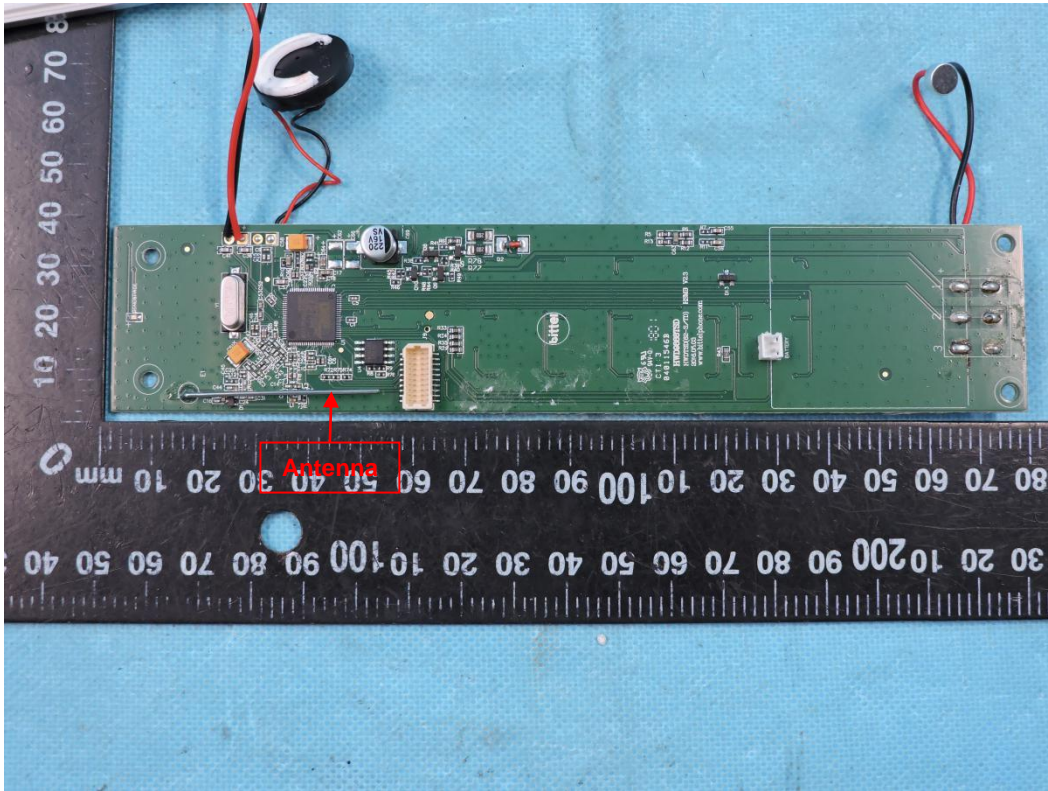

### APPENDIX-PHOTOGRAPHS OF EUT CONSTRUCTIONAL DETAILS

Model: HWD9888(62ZJ)TSD-IP

Photo 1

Photo 2

Photo 3

Photo 4

Photo 5

Photo 6