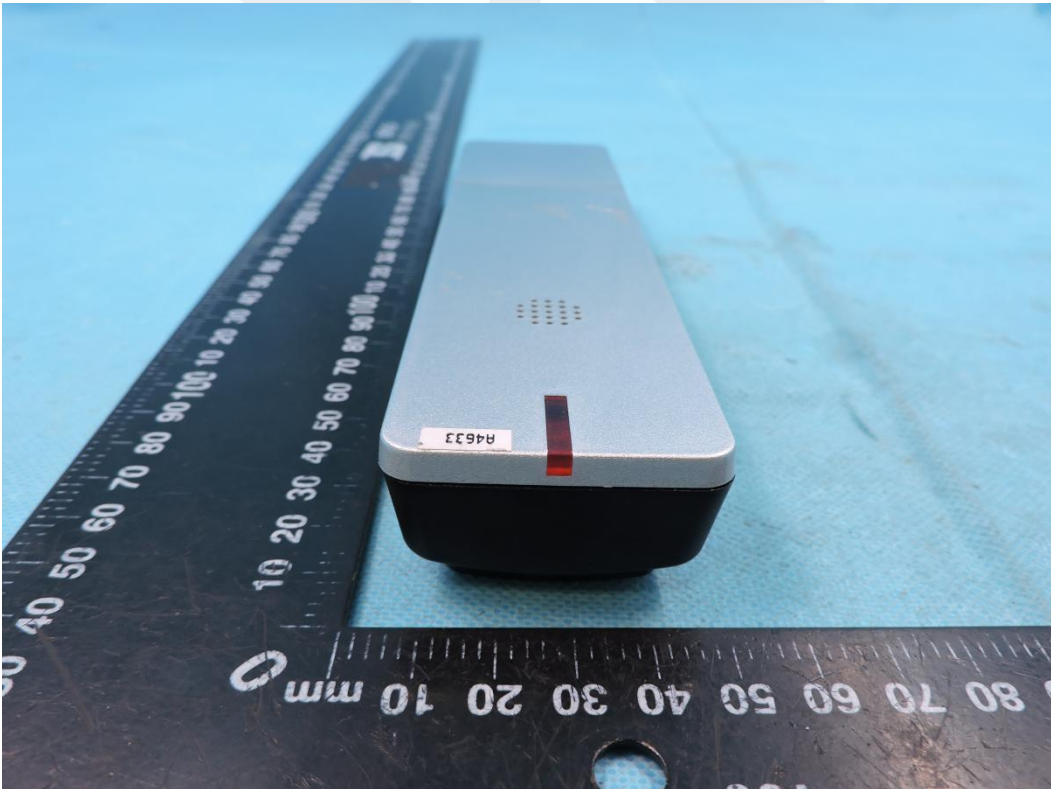

APPENDIX-PHOTOGRAPHS OF EUT CONSTRUCTIONAL DETAILS

Model: HWD9888(62ZJ)TSD-IP

Photo 1

Photo 2

Photo 3

Photo 4

Photo 5

Photo 6