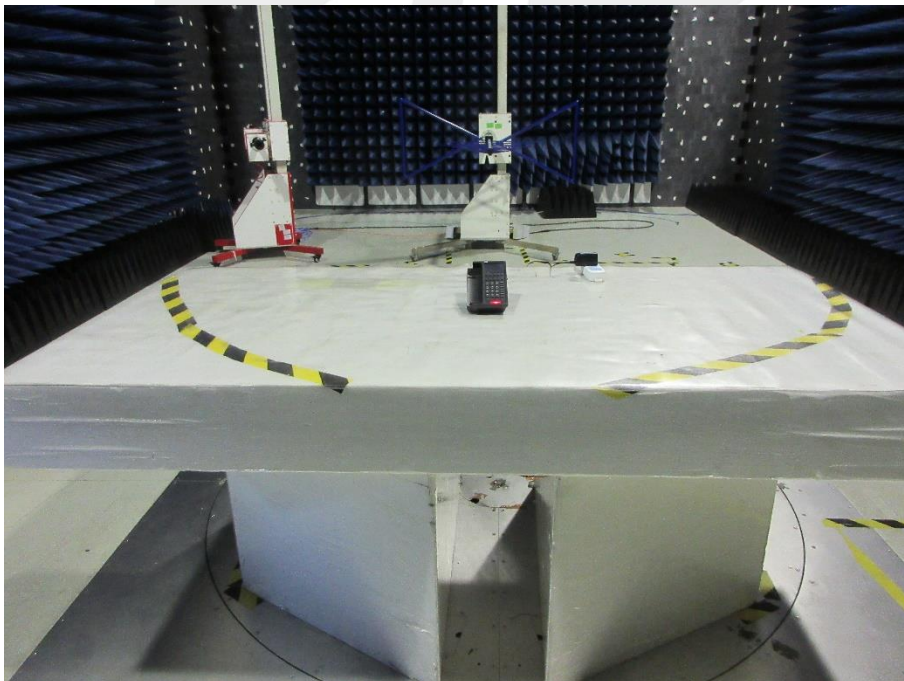

PUB Setup Photo

Model: HWD9888(62)TSD-IP

Conducted Emission

Radiated Spurious Emission (Below 1GHz)

Radiated Spurious Emission (Above 1GHz)