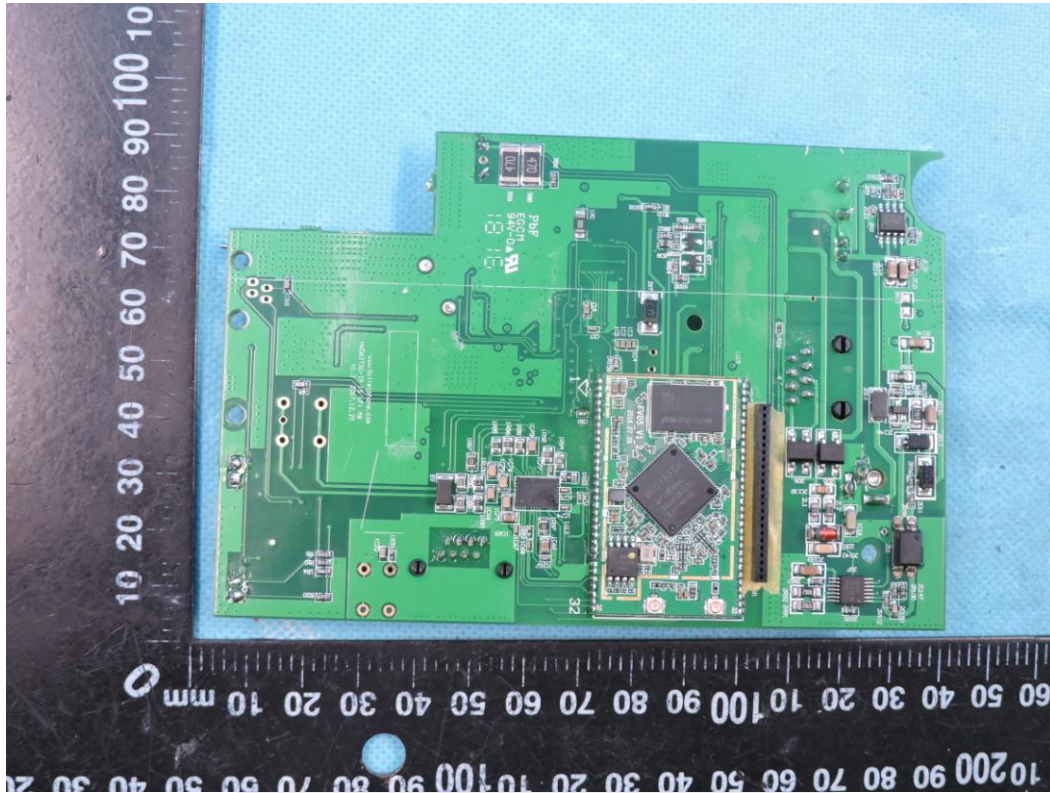

APPENDIX-PHOTOGRAPHS OF EUT CONSTRUCTIONAL DETAILS

Model: HWD9888(62)TSD-IP

Photo 1

Photo 2

Photo 3

Photo 4

Photo 5

Photo 6