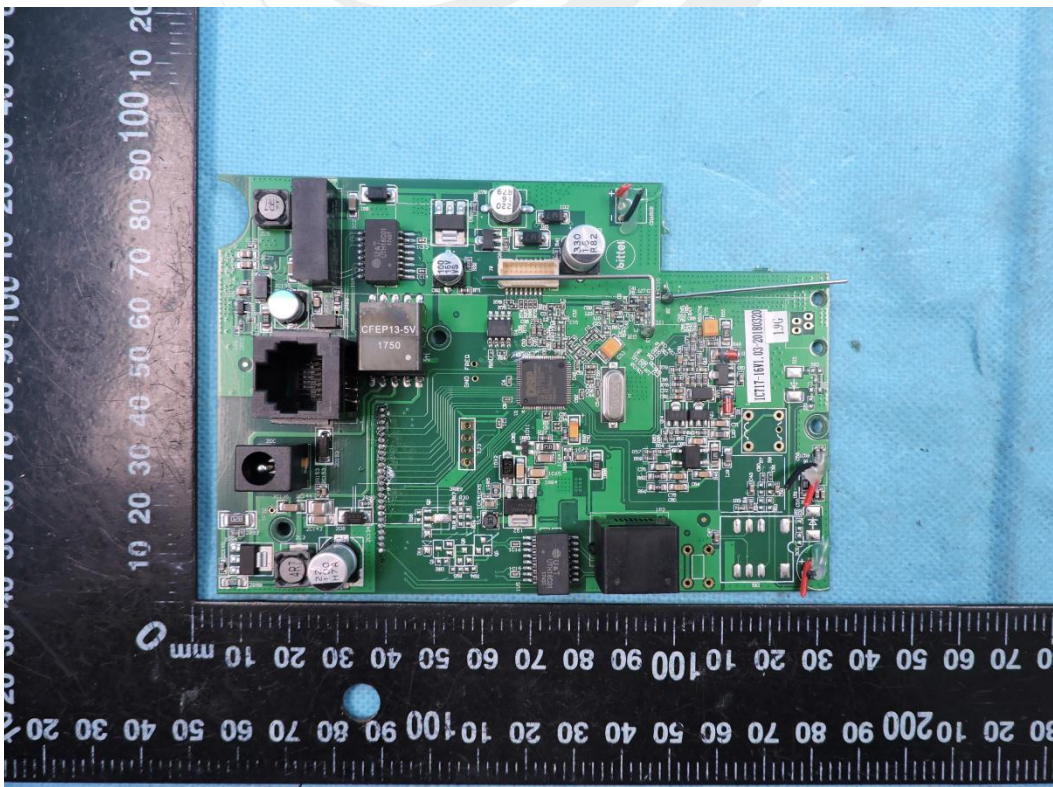

APPENDIX-PHOTOGRAPHS OF EUT CONSTRUCTIONAL DETAILS

Model: HWD9888(62)TSD-IP

Photo 1

Photo 2

Photo 3

Photo 4

Photo 5

Photo 6