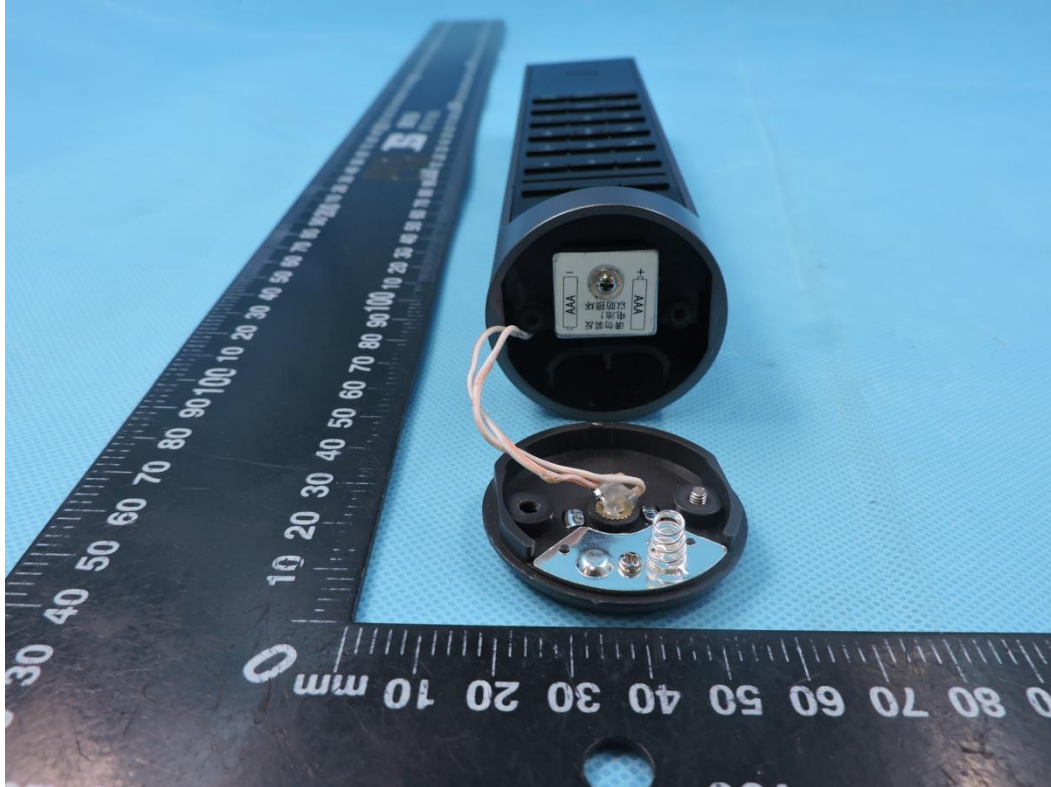

APPENDIX-PHOTOGRAPHS OF EUT CONSTRUCTIONAL DETAILS

FCC ID: 2ASTD-MODA-WZJ

Model: ModaMedia-W(ZJ)

Photo 1

Photo 2

Photo 5

Photo 6