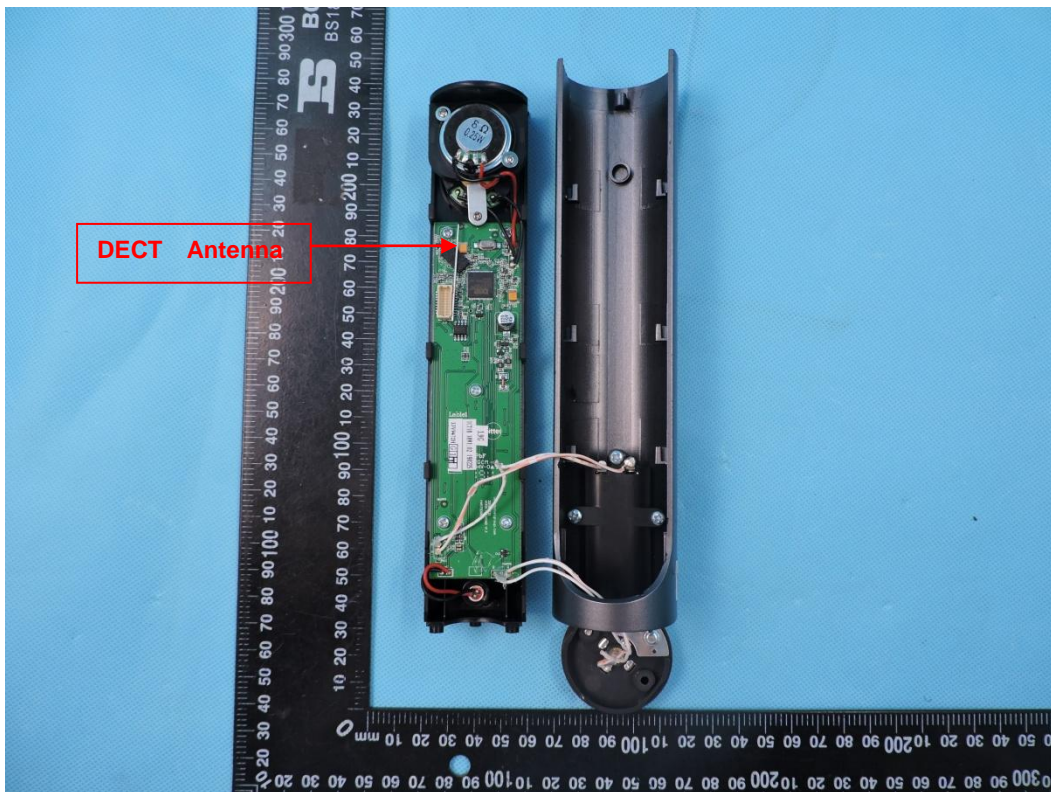

APPENDIX-PHOTOGRAPHS OF EUT CONSTRUCTIONAL DETAILS

FCC ID: 2ASTD-MODA-WZJ

Model: ModaMedia-W(ZJ)

Photo 1

Photo 2

Photo 5

Photo 6