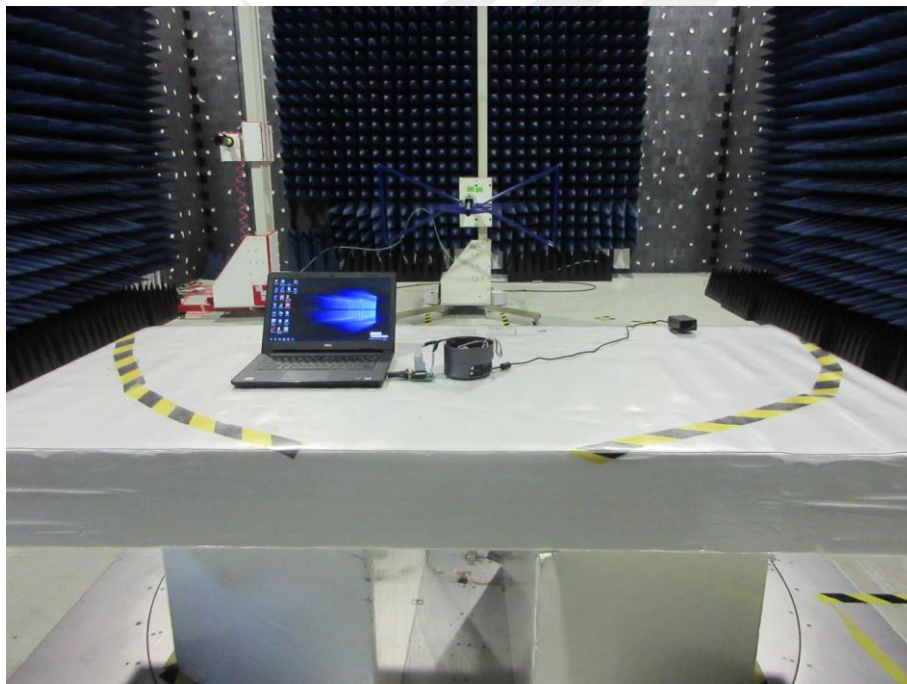

## PUE Setup Photo

Model: ModaMedia-W

Conducted Emission

## RADIATED SPURIOUS EMISSION ( Below 1GHz )

**RADIATED SPURIOUS EMISSION ( Above 1GHz )**