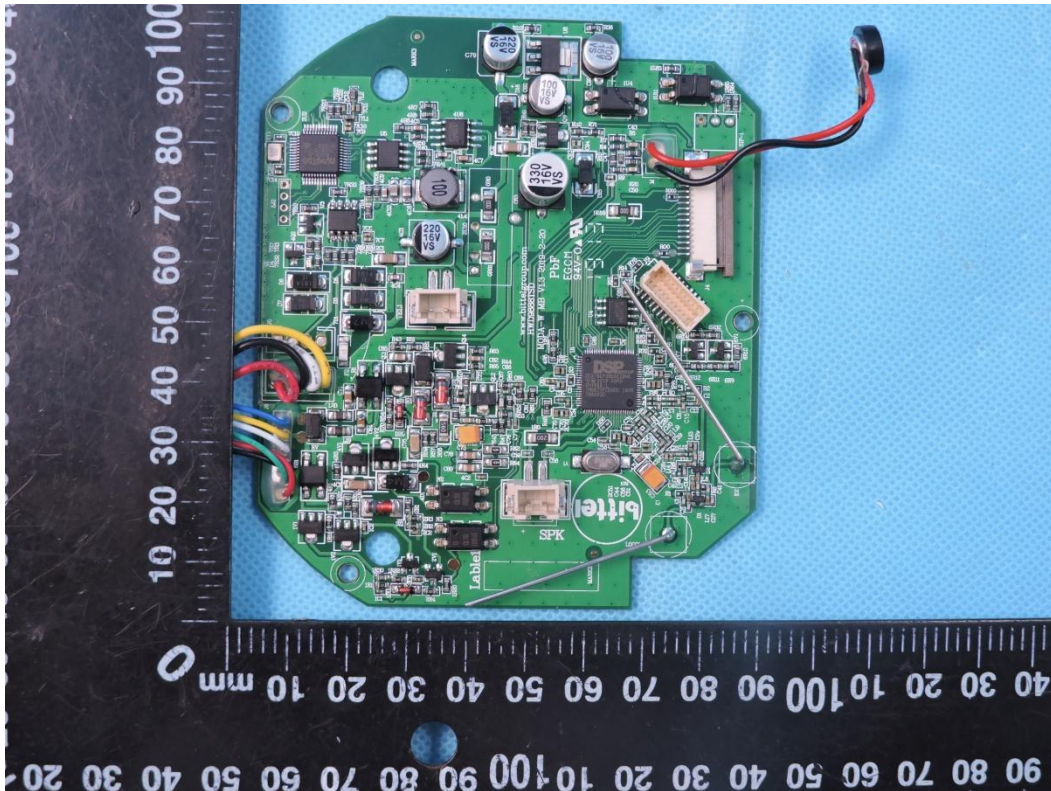

APPENDIX-PHOTOGRAPHS OF EUT CONSTRUCTIONAL DETAILS

FCC ID: 2ASTD-MODAMEDIA-W

Model: ModaMedia-W

Photo 1

Photo 2

Photo 3

Photo 4

Photo 5