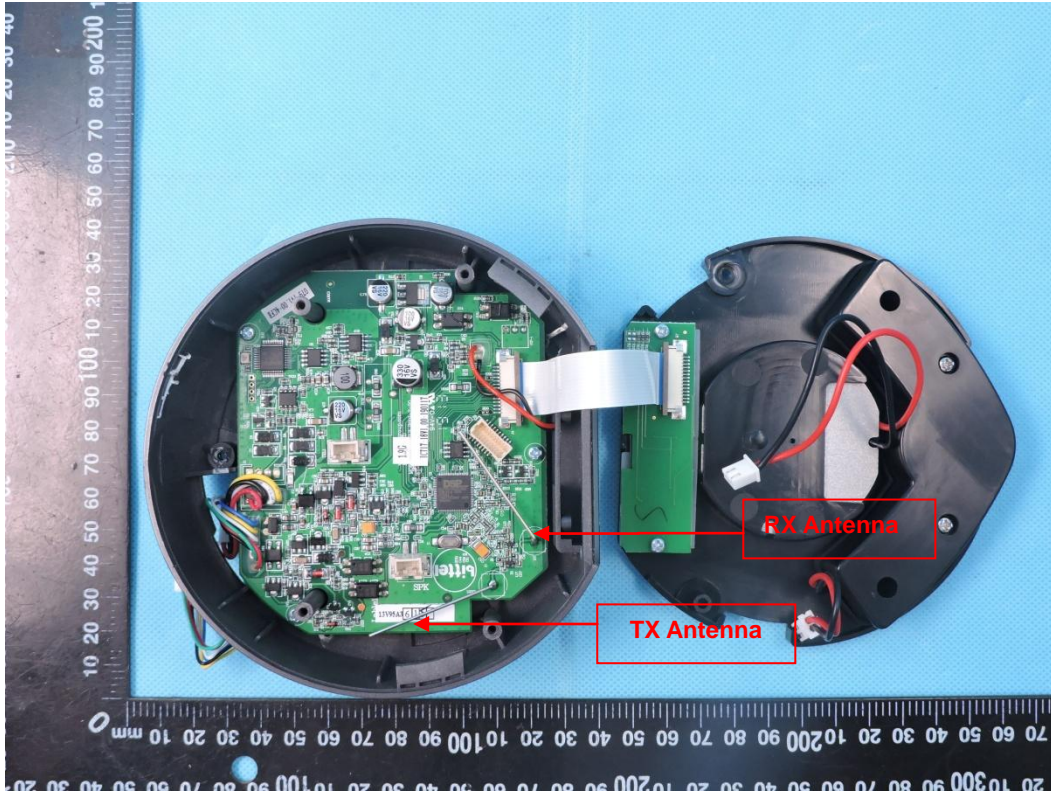

APPENDIX-PHOTOGRAPHS OF EUT CONSTRUCTIONAL DETAILS

FCC ID: 2ASTD-MODAMEDIA-W

Model: ModaMedia-W

Photo 1

Photo 2

Photo 3

Photo 4

Photo 5

Photo 6

Photo 7

Photo 8

Photo 9

Photo 10