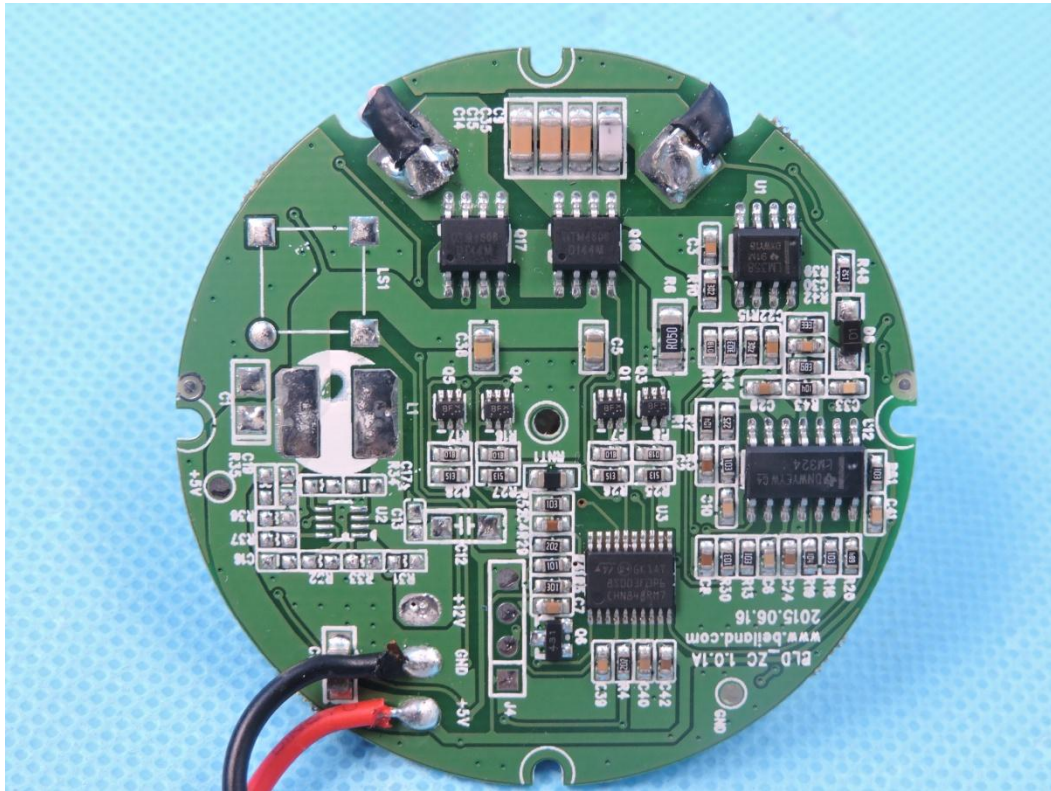

APPENDIX-PHOTOGRAPHS OF EUT CONSTRUCTIONAL DETAILS

FCC ID: 2ASTD-MODAMEDIA-W

Model: ModaMedia-W

Photo 1

Photo 2

Photo 3

Photo 4

Photo 5

Photo 6

Photo 7

Photo 8

Photo 9

Photo 10