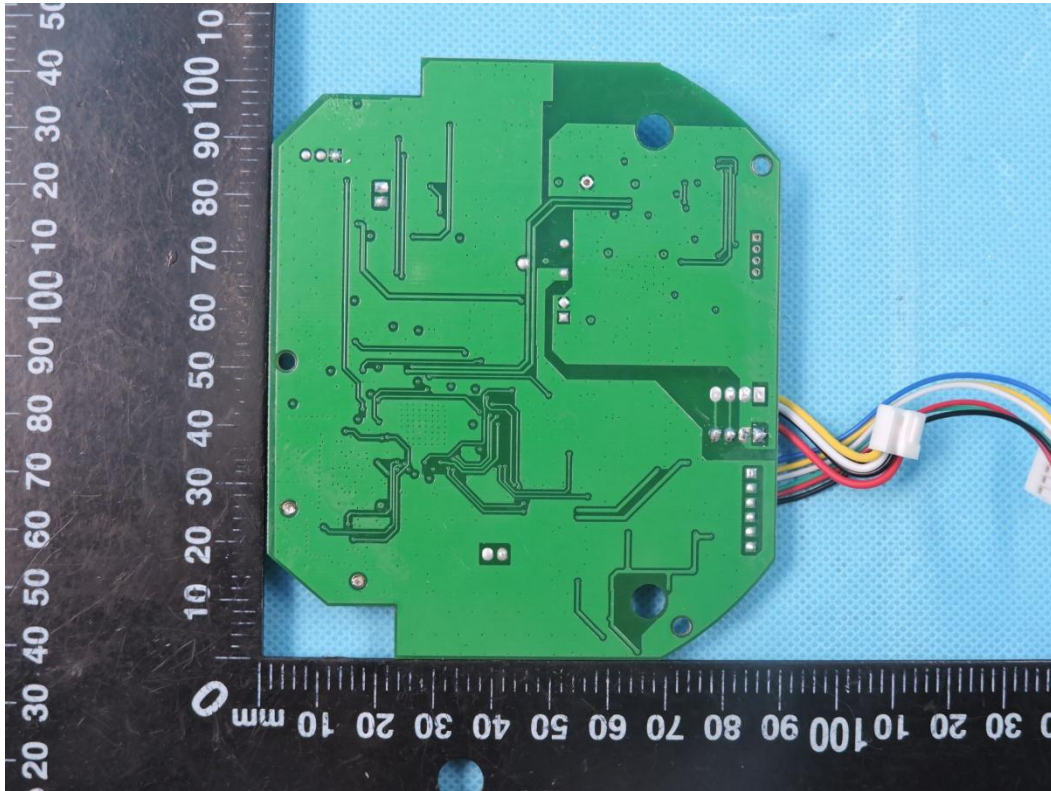

APPENDIX-PHOTOGRAPHS OF EUT CONSTRUCTIONAL DETAILS

FCC ID: 2ASTD-MODAMEDIA-W

Model: ModaMedia-W

Photo 1

Photo 2

Photo 3

Photo 4

Photo 5

Photo 6

Photo 7

Photo 8

Photo 9

Photo 10