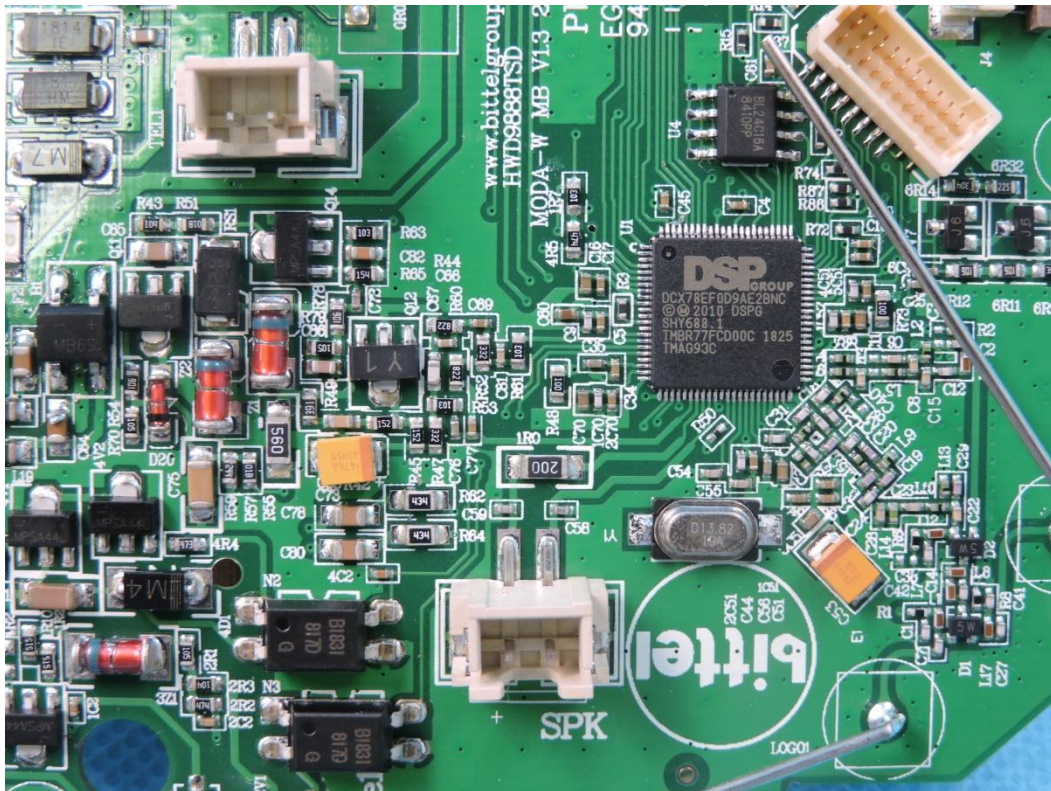

APPENDIX-PHOTOGRAPHS OF EUT CONSTRUCTIONAL DETAILS

FCC ID: 2ASTD-MODAMEDIA-W

Model: ModaMedia-W

Photo 1

Photo 2

Photo 3

Photo 4

Photo 5