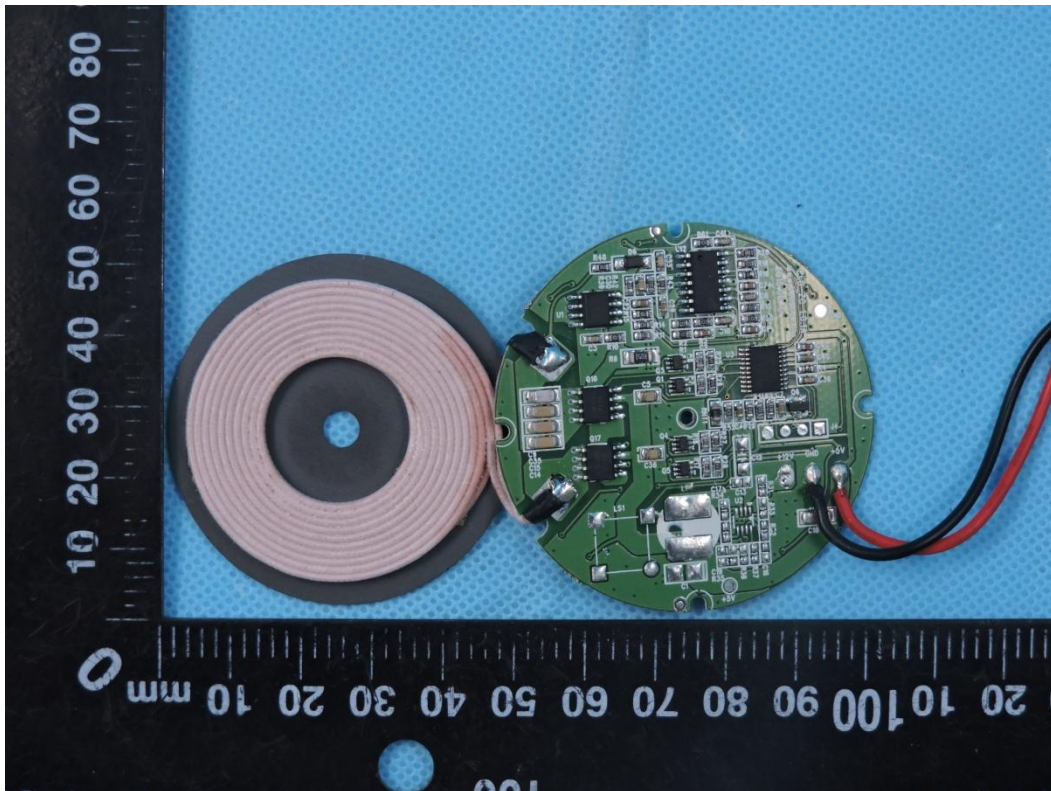

APPENDIX-PHOTOGRAPHS OF EUT CONSTRUCTIONAL DETAILS

FCC ID: 2ASTD-MODAMEDIA-W

Model: ModaMedia-W

Photo 1

Photo 2

Photo 3

Photo 4

Photo 5

Photo 6

Photo 7

Photo 8

Photo 9

Photo 10