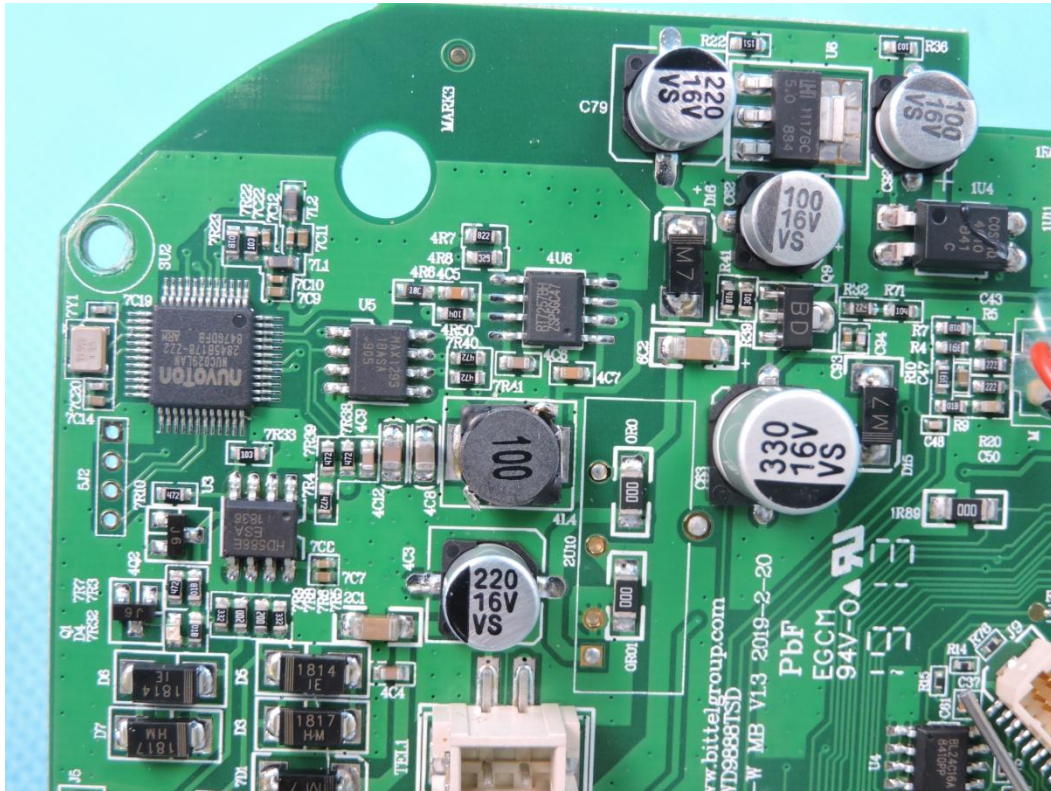

APPENDIX-PHOTOGRAPHS OF EUT CONSTRUCTIONAL DETAILS

FCC ID: 2ASTD-MODAMEDIA-W

Model: ModaMedia-W

Photo 1

Photo 2

Photo 3

Photo 4

Photo 5