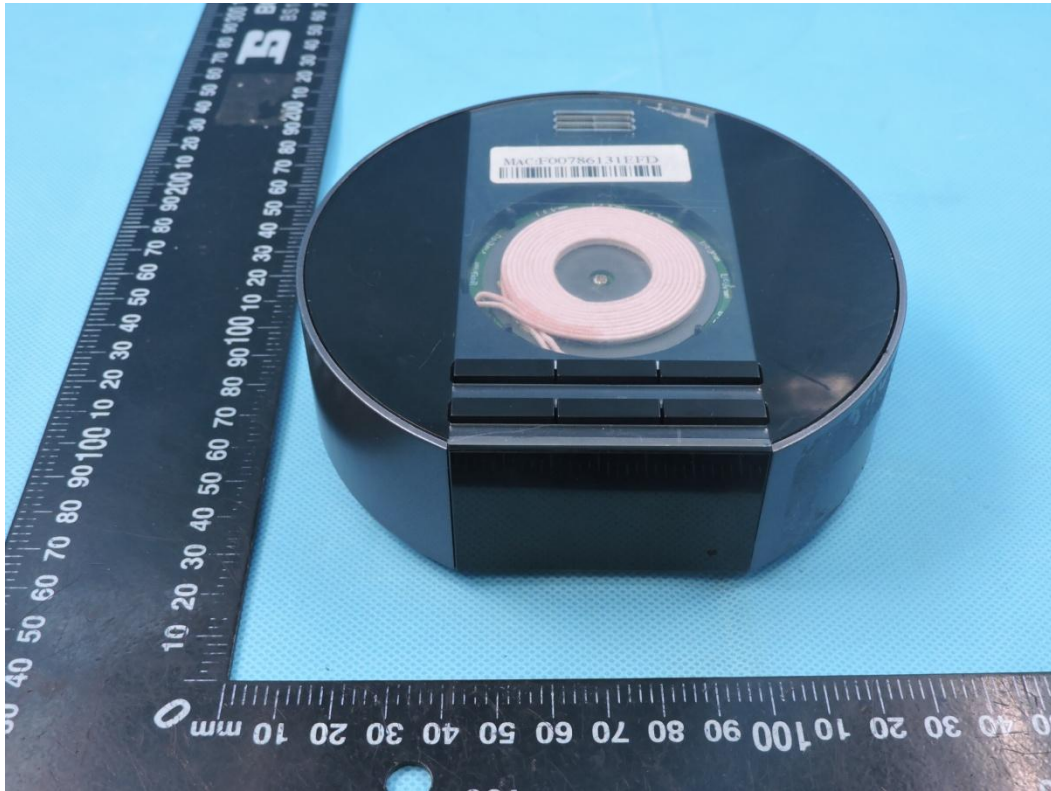

APPENDIX-PHOTOGRAPHS OF EUT CONSTRUCTIONAL DETAILS

FCC ID: 2ASTD-MODAMEDIA-W

Model: ModaMedia-W

Photo 1

Photo 2

Photo 3

Photo 4

Photo 5