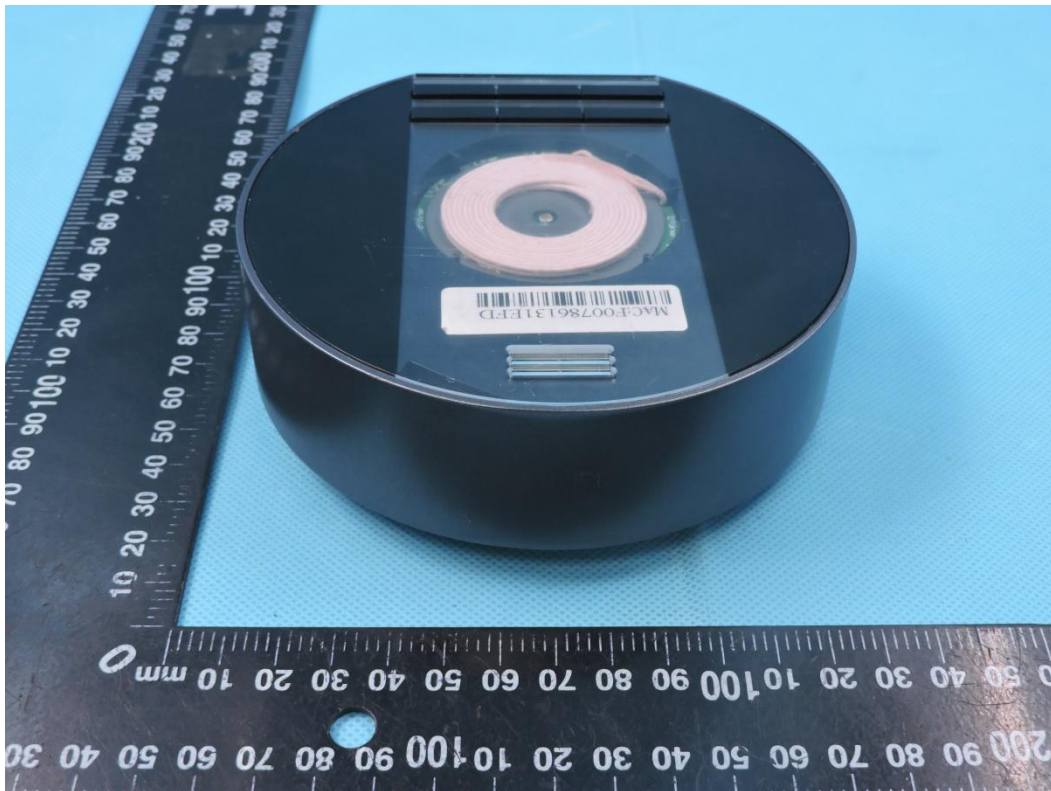

APPENDIX-PHOTOGRAPHS OF EUT CONSTRUCTIONAL DETAILS

FCC ID: 2ASTD-MODAMEDIA-W

Model: ModaMedia-W

Photo 1

Photo 2

Photo 3

Photo 4

Photo 5