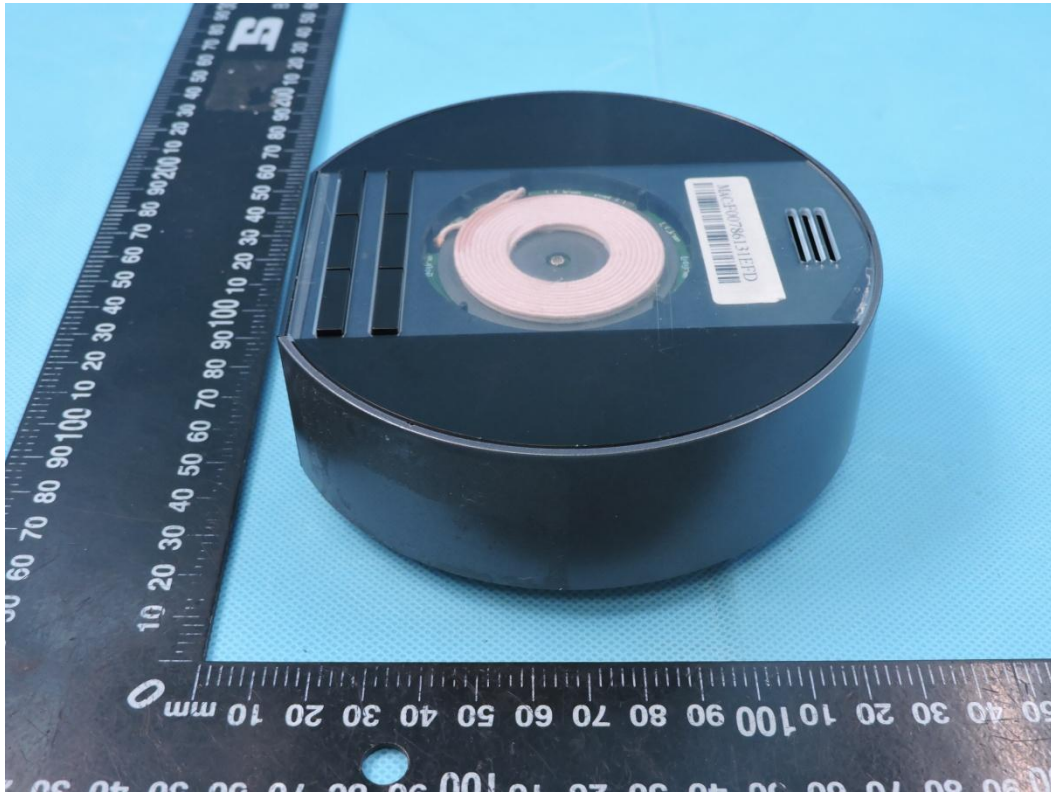

APPENDIX-PHOTOGRAPHS OF EUT CONSTRUCTIONAL DETAILS

FCC ID: 2ASTD-MODAMEDIA-W

Model: ModaMedia-W

Photo 1

Photo 2

Photo 3

Photo 4

Photo 5