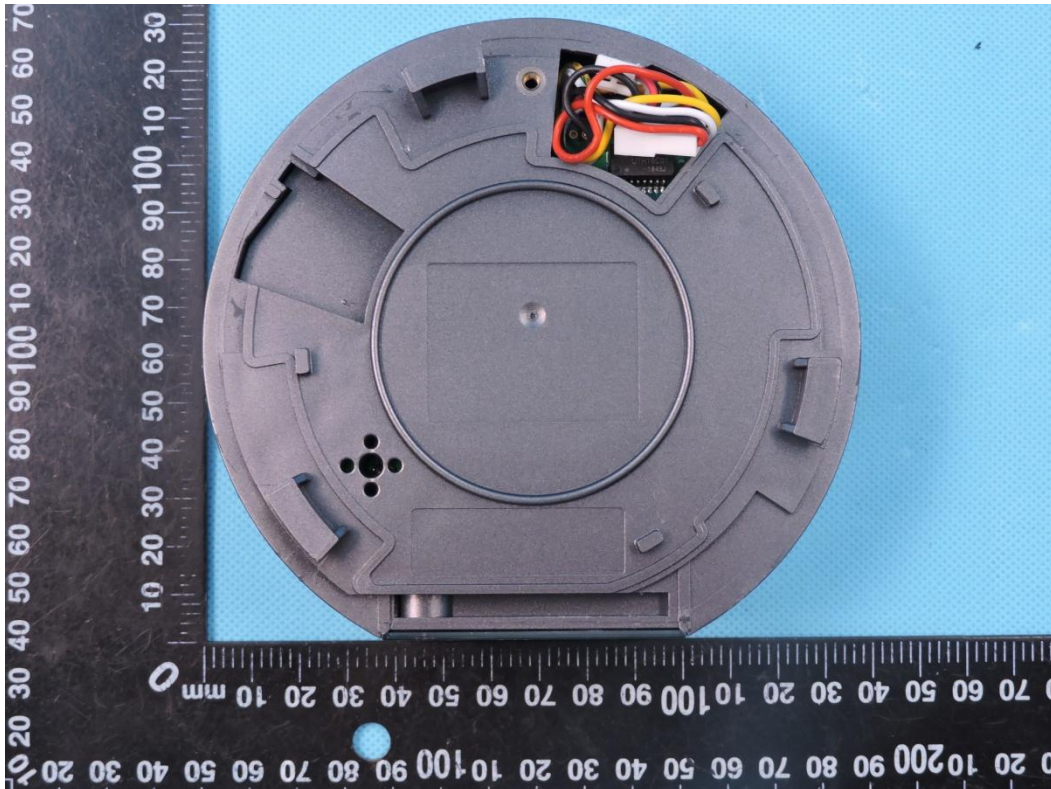

APPENDIX-PHOTOGRAPHS OF EUT CONSTRUCTIONAL DETAILS

FCC ID: 2ASTD-MODAMEDIA-W

Model: ModaMedia-W

Photo 1

Photo 2

Photo 3

Photo 4

Photo 5