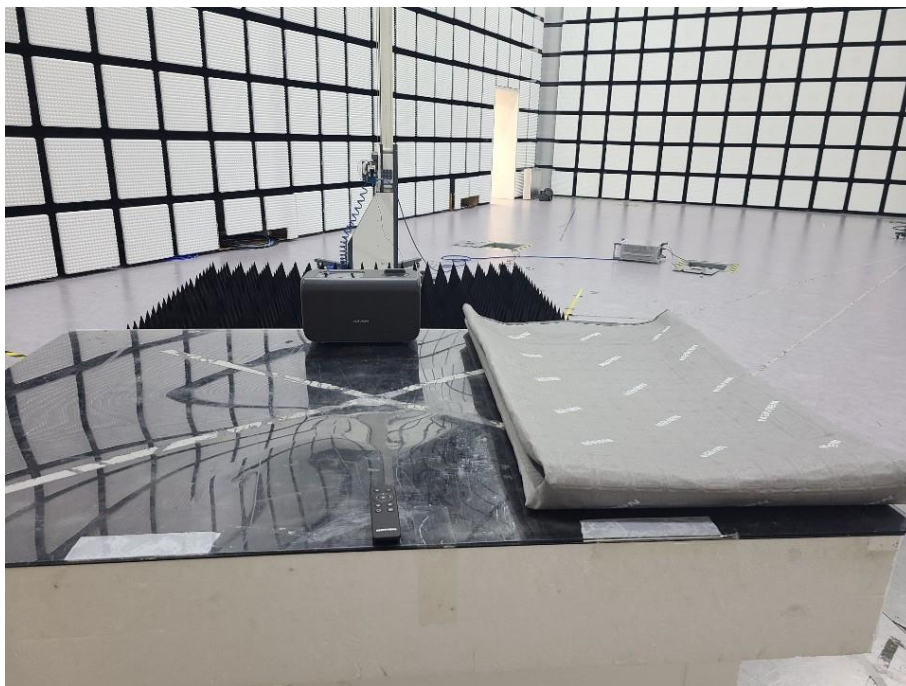

Radiated disturbance (Above 18 ~ 26.5 GHz)