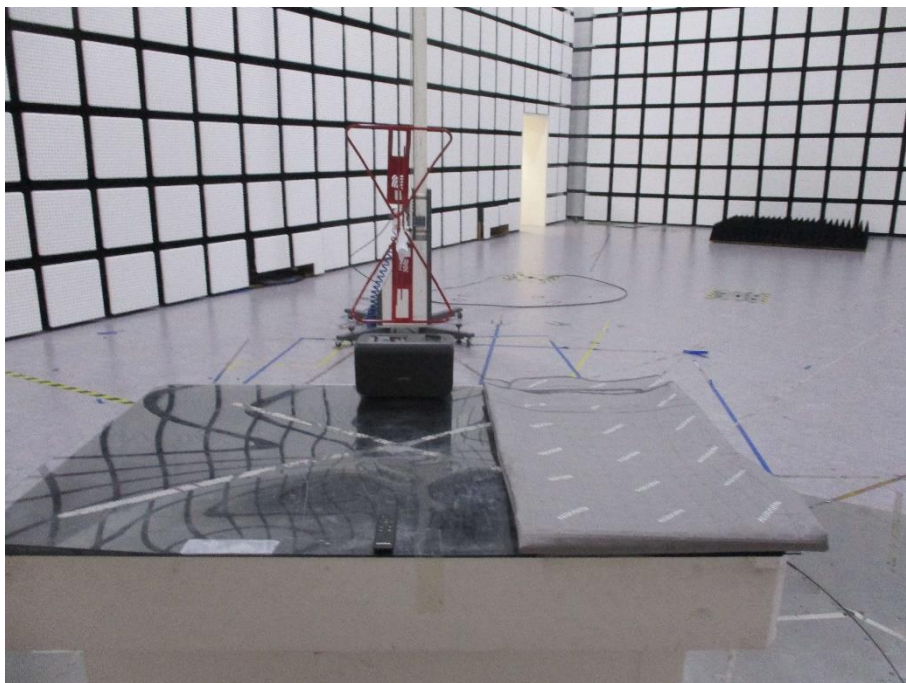

Test Setup Photo

Photographs of Test Configurations

Disturbance Voltage Test

Disturbance Voltage Test

Radiated disturbance (30-1000 MHz)

Radiated disturbance (30-1000 MHz)

Radiated disturbance (Above 1 ~ 18 GHz)