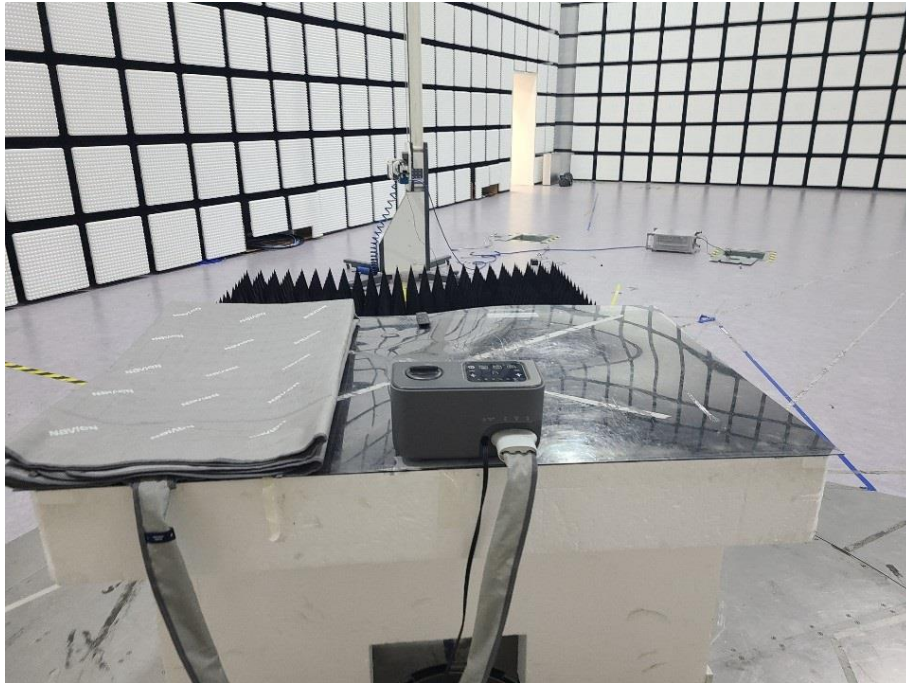

Radiated disturbance (Above 18 ~ 26.5 GHz)