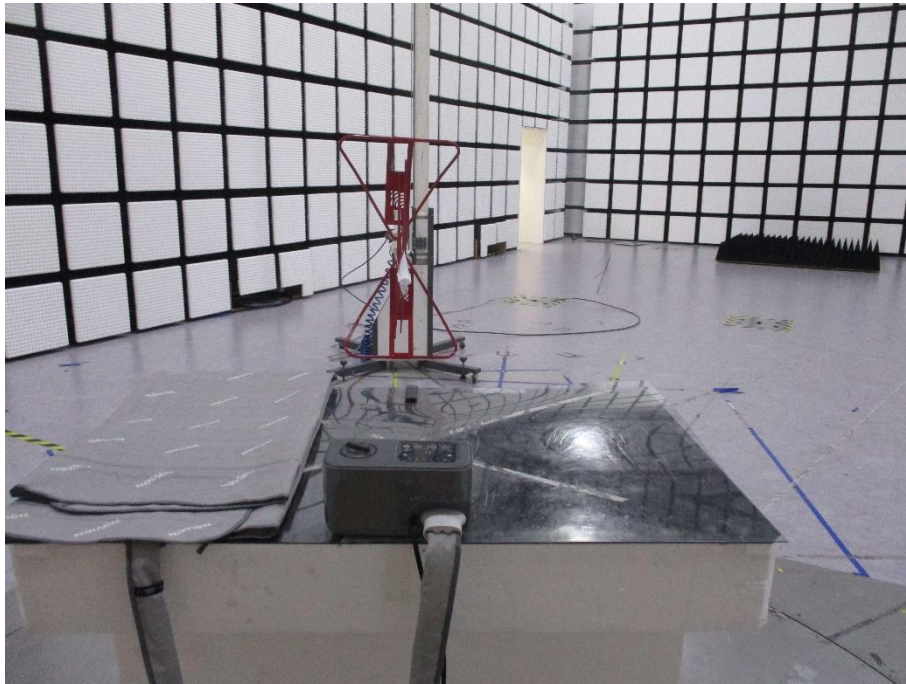

Test Setup Photo

Photographs of Test Configurations

Disturbance Voltage Test

Disturbance Voltage Test

Radiated disturbance (30-1000 MHz)

Radiated disturbance (30-1000 MHz)

Radiated disturbance (Above 1 ~ 18 GHz)