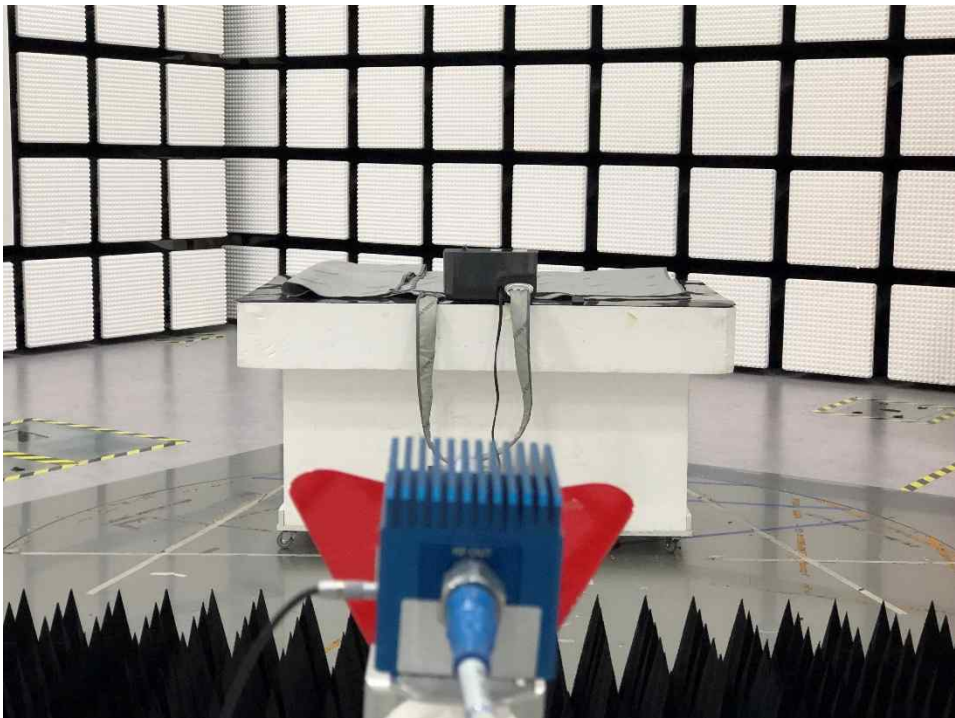

Test Setup Photo

Photographs of Test Configurations

Disturbance Voltage Test

Disturbance Voltage Test

Radiated disturbance (30-1000 MHz)

Radiated disturbance (30-1000 MHz)

Radiated disturbance (Above 1 GHz)

Radiated disturbance (Above 1 GHz)