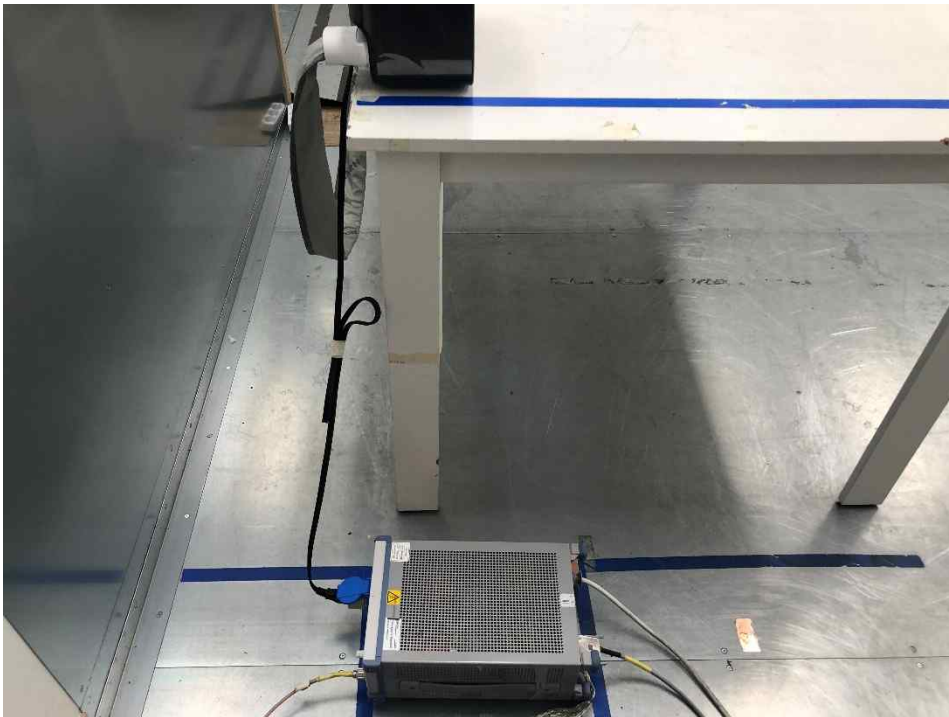

Test Setup Photo

Photographs of Test Configurations

Disturbance Voltage Test

Disturbance Voltage Test

Radiated disturbance (30-1000 MHz)

Radiated disturbance (30-1000 MHz)

Radiated disturbance (Above 1 GHz)