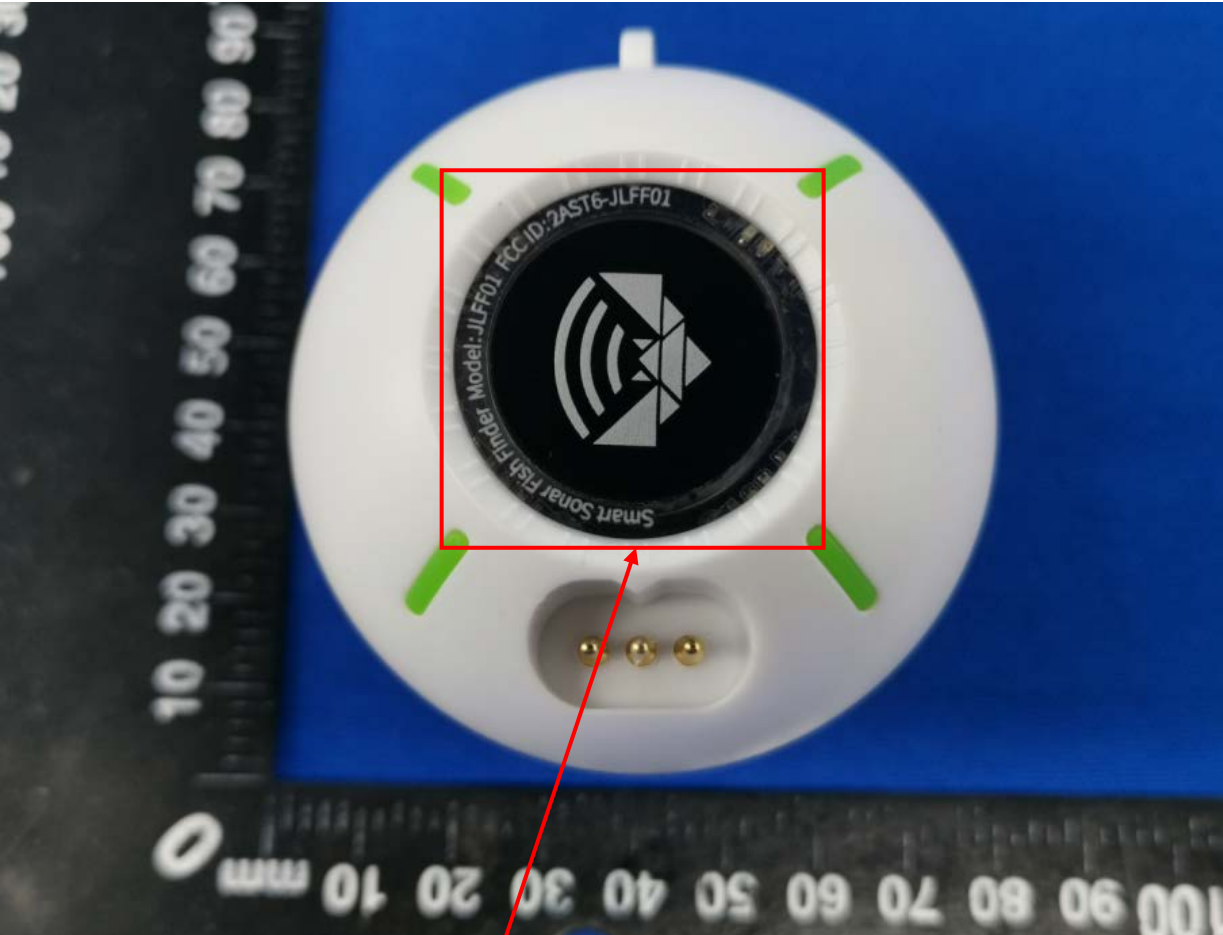

Label Artwork and Location

Model: JLFF01

Label:

Size: L*W= 41*41mm

Location