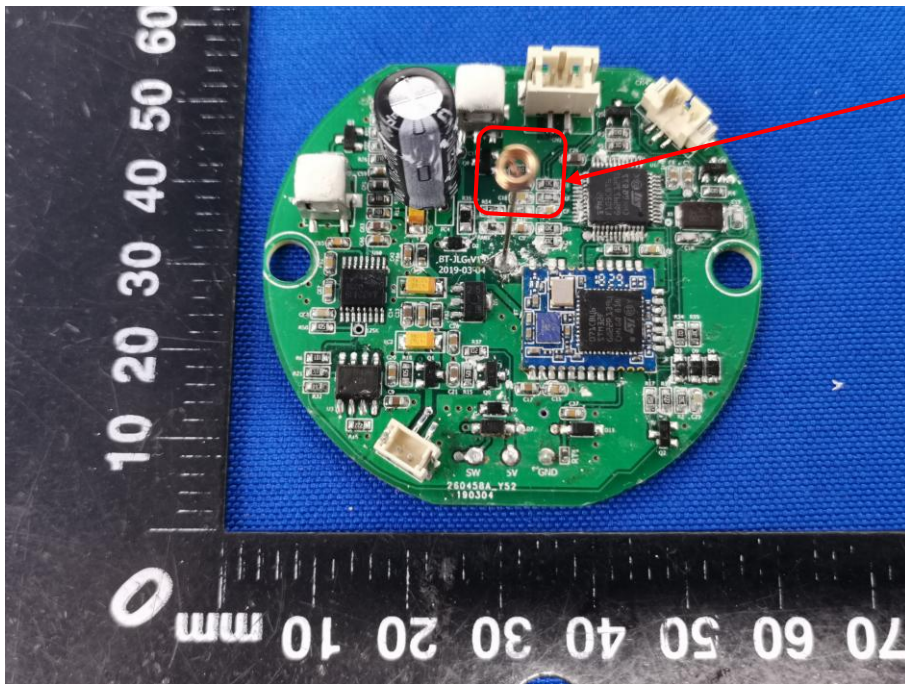

Appendix B: Photographs of EUT

Product: Smart Sonar Fish Finder

Model: JLFF01

Internal Photos

Antenna