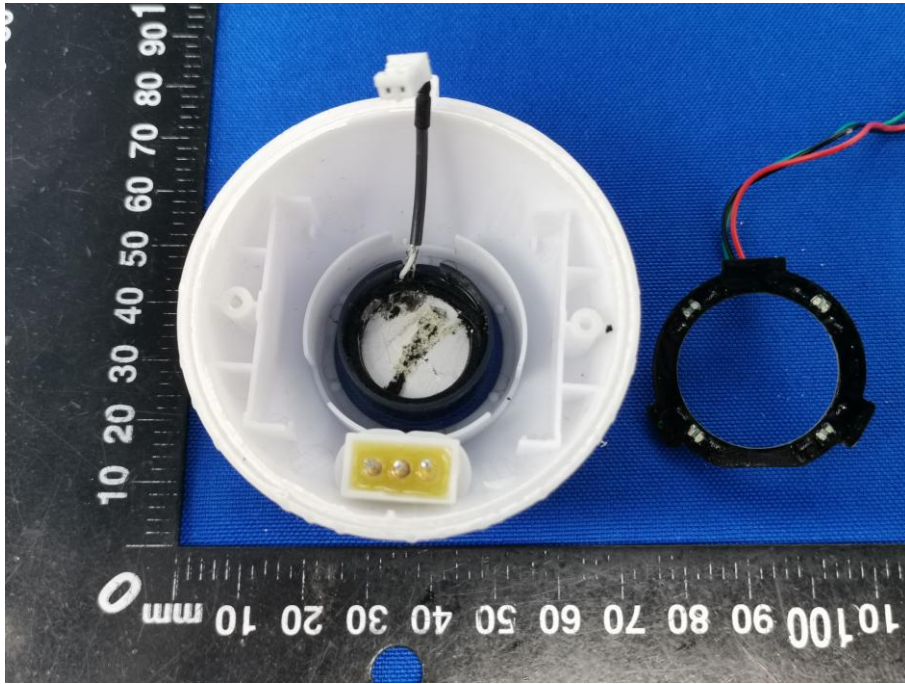

Appendix B: Photographs of EUT

Product: Smart Sonar Fish Finder

Model: JLFF01

Internal Photos

Antenna