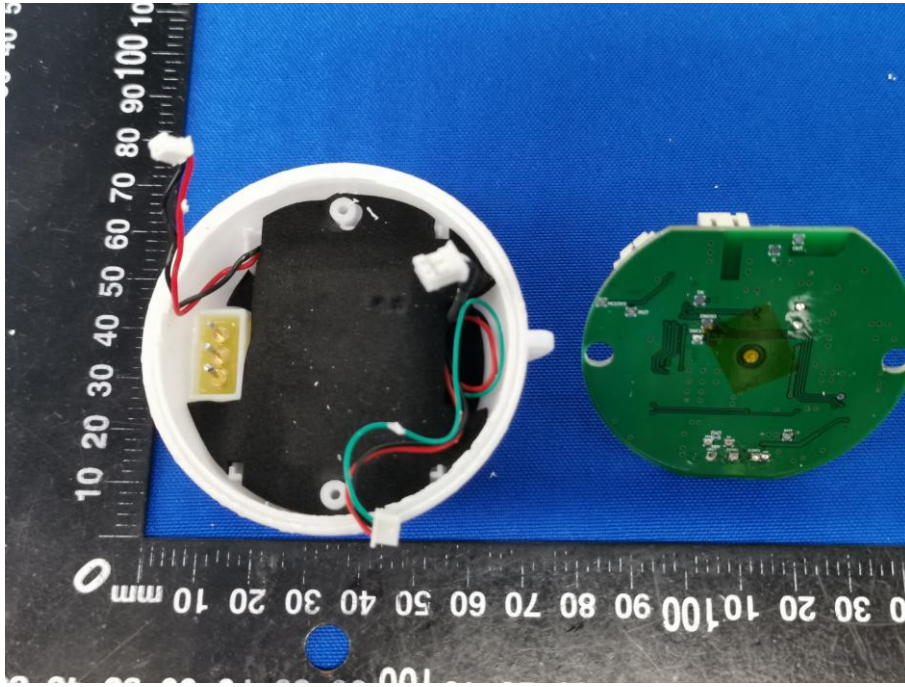

Appendix B: Photographs of EUT

Product: Smart Sonar Fish Finder

Model: JLFF01

Internal Photos

Antenna