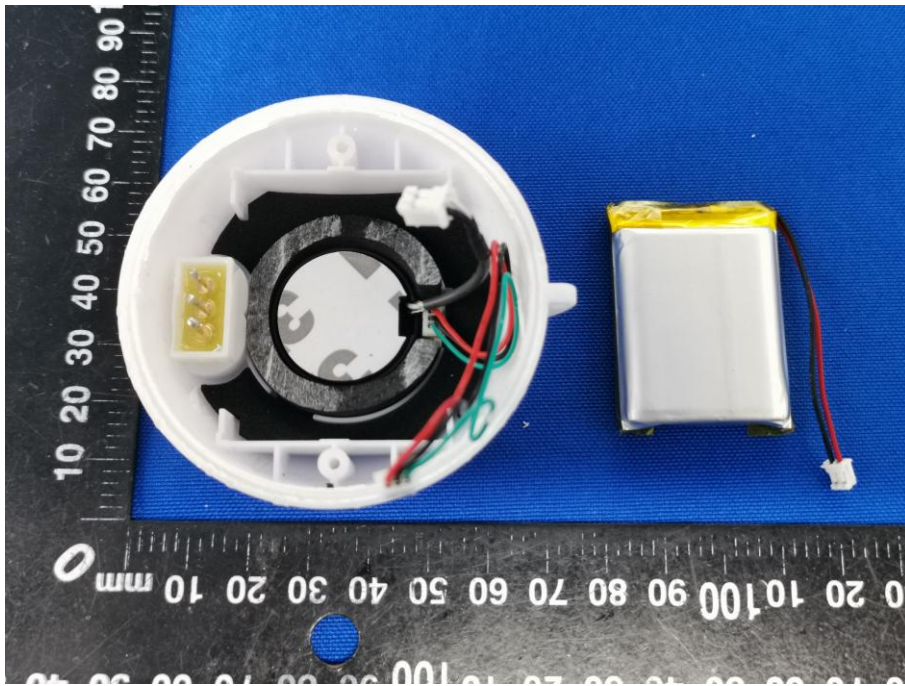

Appendix B: Photographs of EUT

Product: Smart Sonar Fish Finder

Model: JLFF01

Internal Photos

Antenna