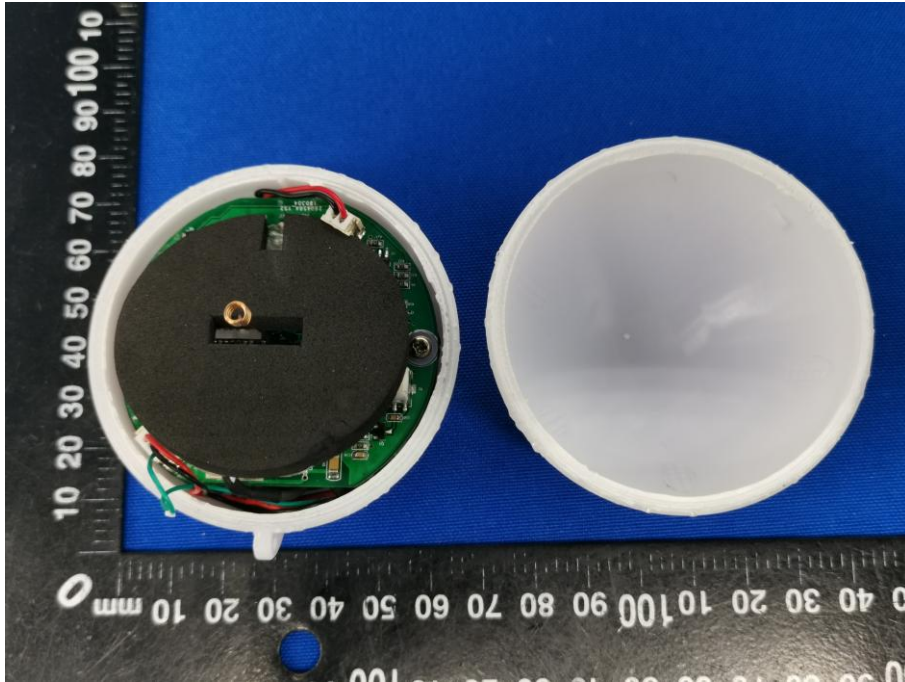

Appendix B: Photographs of EUT

Product: Smart Sonar Fish Finder

Model: JLFF01

Internal Photos

Antenna