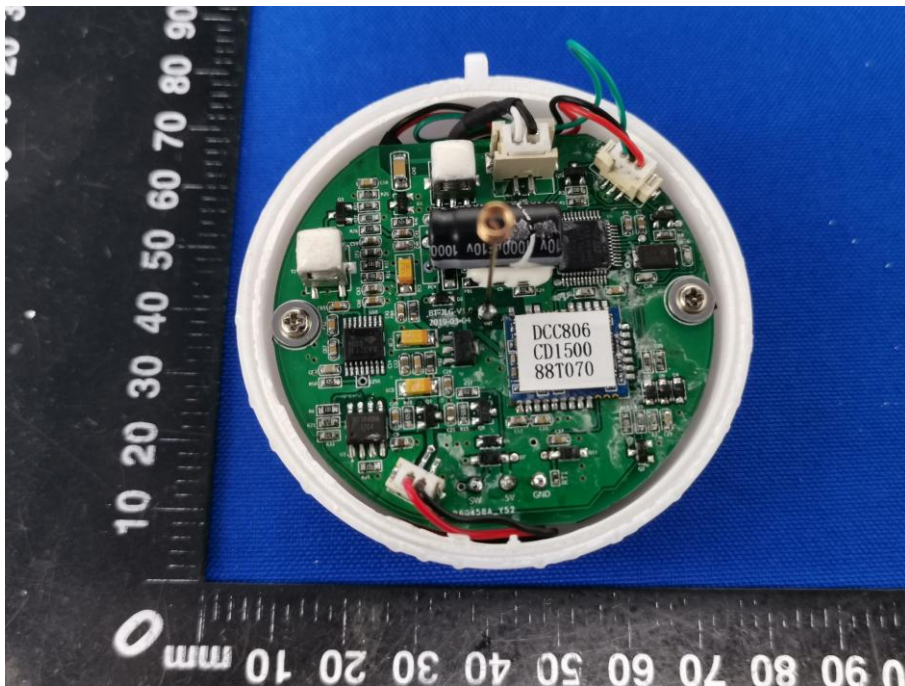

Appendix B: Photographs of EUT

Product: Smart Sonar Fish Finder

Model: JLFF01

Internal Photos

Antenna