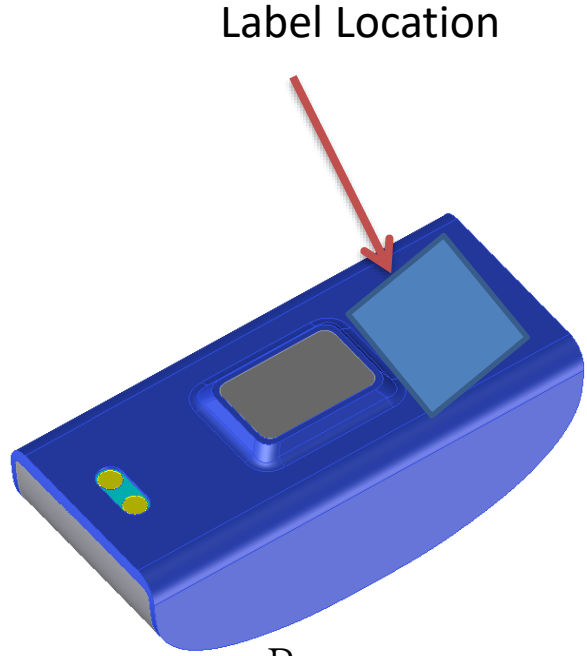

Front

Label Location

Rear

Label Information

JACFIT
MODEL:JM101
FCC ID:2AST4-M1818

MADE IN TAIWAN

 CCAF19LPXXXXT0