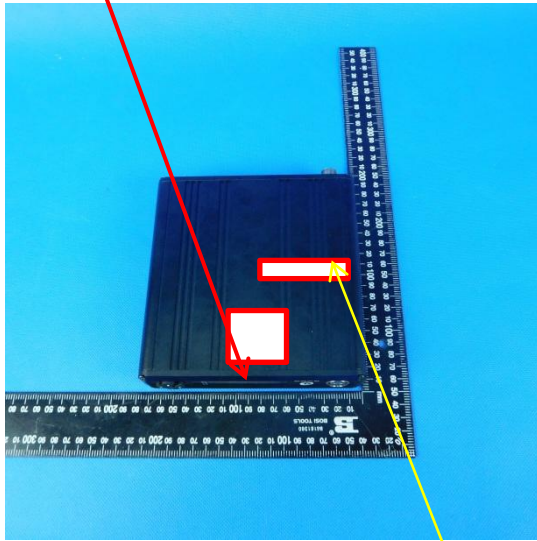

J I U N U O
Digital transceiver
MODEL:TBR-280-4
FRQ RANGE:400-470MHz
RF POWER RATING:20W
FCC ID:2AST3TBR-280-4
www.jiunuotech.com

**ATTENTION!**
**Restricted to occupational use to satisfy
FCC RF exposure limits. See user manual
for operating requirements.**

The label shown shall be permanently affixed at a conspicuous location on the device and be readily visible to the user at the time purchase (Labeling requirement per 2.925)