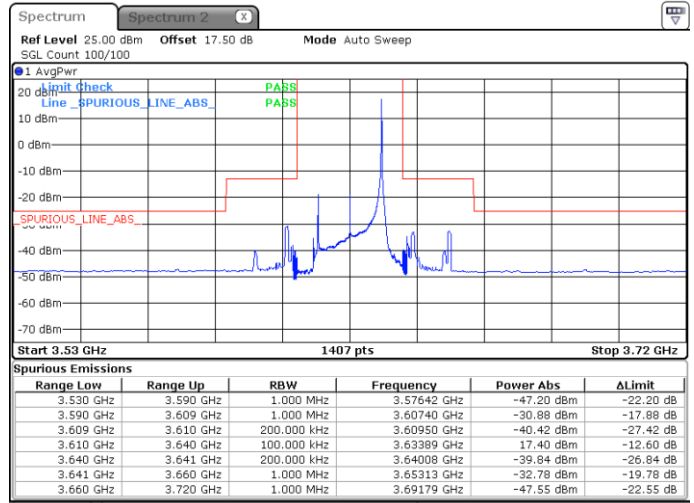

Highest Channel / FullIRB

N/A

Date: 4 MAY 2020 00:42:29

LTE Band 48 / 20MHz

16QAM

Lowest Channel / 1RB0

Lowest Channel / 1RBmax

Date: 4 MAY 2020 00:57:07

Date: 30 APR 2020 00:53:29

Lowest Channel / FullIRB

N/A

Date: 4 MAY 2020 00:49:08

LTE Band 48 / 20MHz

16QAM

Middle Channel / 1RB0

Middle Channel / 1RBmax

Date: 4 MAY 2020 01:01:06

Date: 4 MAY 2020 01:06:23

Middle Channel / FullRB

N/A

Date: 4 MAY 2020 00:53:07

LTE Band 48 / 20MHz

16QAM

Highest Channel / 1RB0

Highest Channel / 1RBmax

Date: 4 MAY 2020 01:02:25

Date: 4 MAY 2020 01:07:43

Highest Channel / FullRB

N/A

Date: 4 MAY 2020 00:54:27

Conducted Spurious Emission