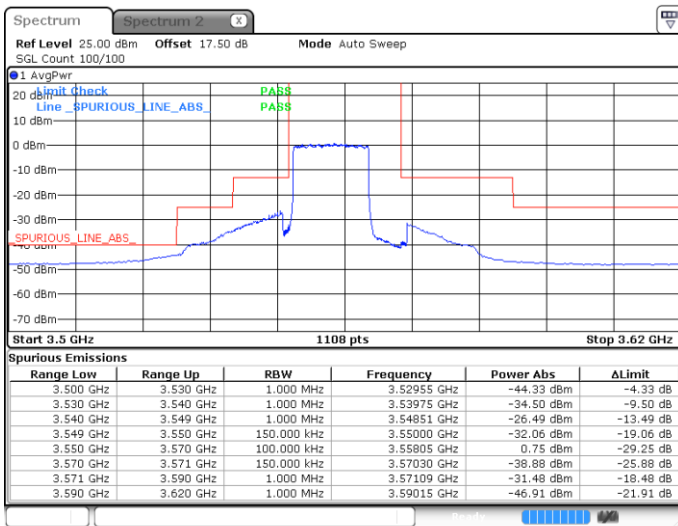

16QAM

Highest Channel / 1RB0

Highest Channel / 1RBmax

Date: 30 APR 2020 06:02:35

Date: 30 APR 2020 06:18:33

Highest Channel / FullRB

N/A

Date: 30 APR 2020 06:10:34

LTE Band 48 / 15MHz

16QAM

Lowest Channel / 1RB0

Lowest Channel / 1RBmax

Date: 4 MAY 2020 00:30:34

Date: 30 APR 2020 00:50:55

Lowest Channel / FullRB

N/A

Date: 4 MAY 2020 00:37:12

LTE Band 48 / 15MHz

16QAM

Middle Channel / 1RB0

Middle Channel / 1RBmax

Date: 4 MAY 2020 00:31:54

Date: 4 MAY 2020 00:43:48

Middle Channel / FullRB

N/A

Date: 4 MAY 2020 00:38:31

LTE Band 48 / 15MHz

16QAM

Highest Channel / 1RB0

Highest Channel / 1RBmax

Date: 30 APR 2020 00:52:09

Date: 4 MAY 2020 00:47:47