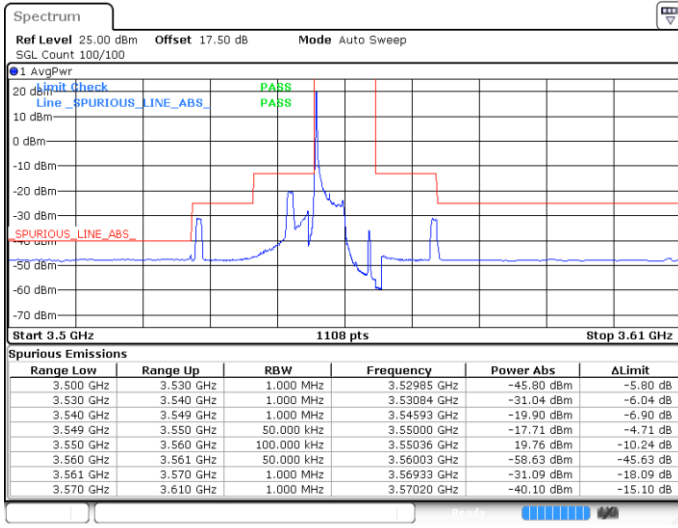

Date: 4 MAY 2020 00:51:48

LTE Band 48 / 20MHz

QPSK

Highest Channel / 1RB0

Highest Channel / 1RBmax

Date: 4 MAY 2020 01:03:45

Date: 4 MAY 2020 01:09:02

Highest Channel / FullRB

N/A

Date: 4 MAY 2020 00:55:46

LTE Band 48 / 5MHz

16QAM

Lowest Channel / 1RB0

Lowest Channel / 1RBmax

Date: 30 APR 2020 05:34:30

Date: 30 APR 2020 05:50:34

Lowest Channel / FullIRB

N/A

Date: 30 APR 2020 05:42:30

LTE Band 48 / 5MHz

16QAM

Middle Channel / 1RB0

Middle Channel / 1RBmax

Date: 30 APR 2020 05:35:50

Date: 30 APR 2020 05:51:54

Middle Channel / FullRB

N/A

Date: 30 APR 2020 05:43:50

LTE Band 48 / 5MHz

16QAM

Highest Channel / 1RB0

Highest Channel / 1RBmax