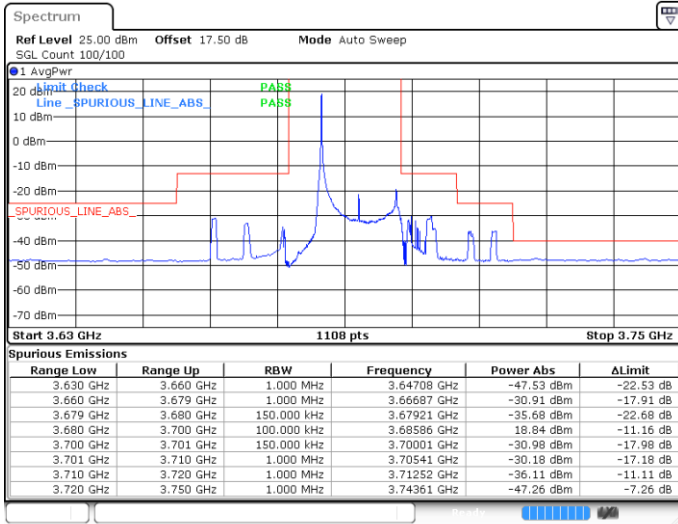

Date: 4 MAY 2020 00:37:12

LTE Band 48 / 15MHz

16QAM

Middle Channel / 1RB0

Middle Channel / 1RBmax

Date: 4 MAY 2020 00:31:54

Date: 4 MAY 2020 00:43:48

Middle Channel / FullRB

N/A

Date: 4 MAY 2020 00:38:31

LTE Band 48 / 15MHz

16QAM

Highest Channel / 1RB0

Highest Channel / 1RBmax

Date: 30 APR 2020 00:52:09

Date: 4 MAY 2020 00:47:47

Highest Channel / FullIRB

N/A

Date: 4 MAY 2020 00:42:29

LTE Band 48 / 20MHz

16QAM

Lowest Channel / 1RB0

Lowest Channel / 1RBmax

Date: 4 MAY 2020 00:57:07