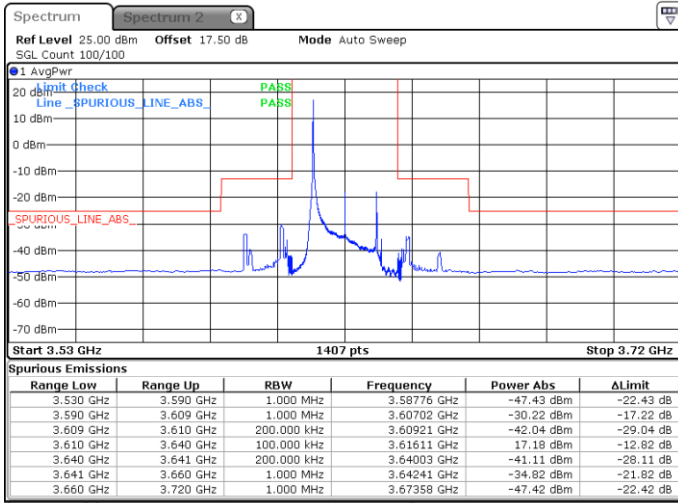

N/A

Date: 4 MAY 2020 00:38:31

LTE Band 48 / 15MHz

16QAM

Highest Channel / 1RB0

Highest Channel / 1RBmax

Date: 30 APR 2020 00:52:09

Date: 4 MAY 2020 00:47:47

Highest Channel / FullIRB

N/A

Date: 4 MAY 2020 00:42:29

LTE Band 48 / 20MHz

16QAM

Lowest Channel / 1RB0

Lowest Channel / 1RBmax

Date: 4 MAY 2020 00:57:07

Date: 30 APR 2020 00:53:29

Lowest Channel / FullIRB

N/A

Date: 4 MAY 2020 00:49:08

LTE Band 48 / 20MHz

16QAM

Middle Channel / 1RB0

Middle Channel / 1RBmax

Date: 4 MAY 2020 01:01:06

Date: 4 MAY 2020 01:06:23

Middle Channel / FullRB

N/A

Date: 4 MAY 2020 00:53:07

LTE Band 48 / 20MHz

16QAM

Highest Channel / 1RB0