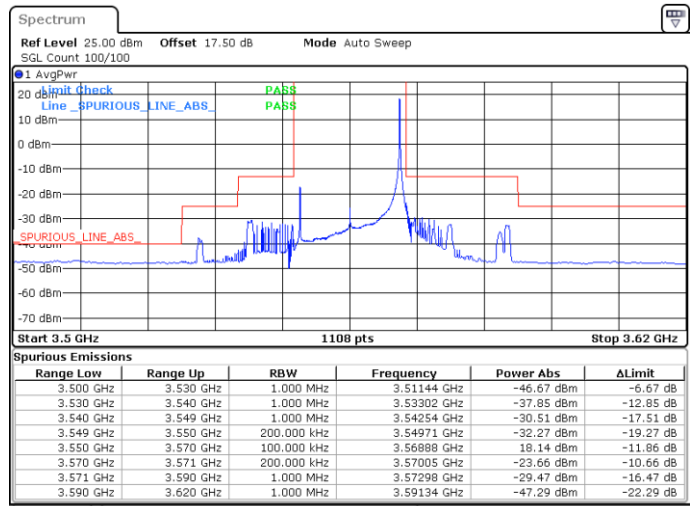

N/A

Date: 4 MAY 2020 00:38:31

LTE Band 48 / 15MHz

16QAM

Highest Channel / 1RB0

Highest Channel / 1RBmax

Date: 30 APR 2020 00:52:09

Date: 4 MAY 2020 00:47:47

Highest Channel / FullIRB

N/A

Date: 4 MAY 2020 00:42:29

LTE Band 48 / 20MHz

16QAM

Lowest Channel / 1RB0

Lowest Channel / 1RBmax

Date: 4 MAY 2020 00:57:07

Date: 30 APR 2020 00:53:29

Lowest Channel / FullIRB

N/A

Date: 4 MAY 2020 00:49:08

LTE Band 48 / 20MHz

16QAM

Middle Channel / 1RB0

Middle Channel / 1RBmax