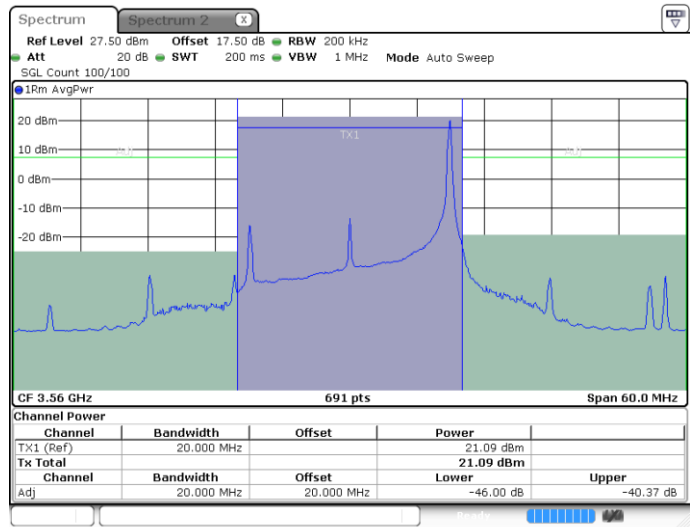

Highest Channel / FullRB

N/A

Date: 4 MAY 2020 02:49:49

LTE Band 48 / 20MHz

16QAM

Lowest Channel / 1RB0

Lowest Channel / 1RBmax

Date: 4 MAY 2020 02:56:28