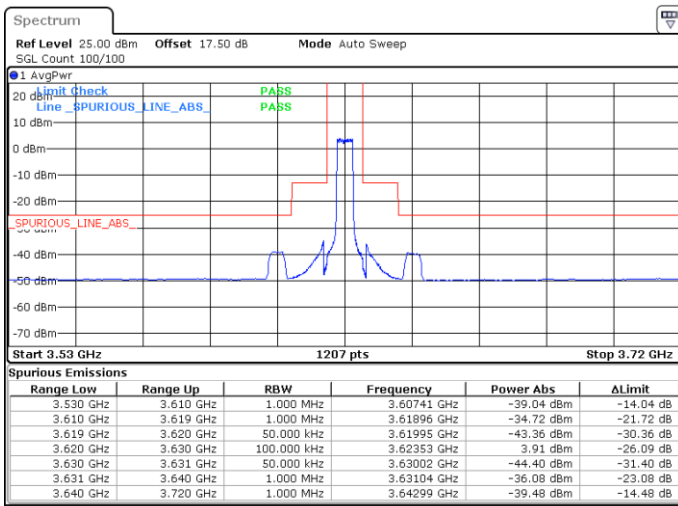

N/A

Date: 4 MAY 2020 00:55:46

LTE Band 48 / 5MHz

16QAM

Lowest Channel / 1RB0

Lowest Channel / 1RBmax

Date: 30 APR 2020 05:34:30

Date: 30 APR 2020 05:50:34

Lowest Channel / FullIRB

N/A

Date: 30 APR 2020 05:42:30

LTE Band 48 / 5MHz

16QAM

Middle Channel / 1RB0

Middle Channel / 1RBmax

Date: 30 APR 2020 05:35:50

Date: 30 APR 2020 05:51:54

Middle Channel / FullRB

N/A

Date: 30 APR 2020 05:43:50

LTE Band 48 / 5MHz

16QAM

Highest Channel / 1RB0

Highest Channel / 1RBmax

Date: 30 APR 2020 05:39:50

Date: 30 APR 2020 05:55:53

Highest Channel / FullIRB

N/A

Date: 30 APR 2020 05:47:54

LTE Band 48 / 10MHz

16QAM

Lowest Channel / 1RB0