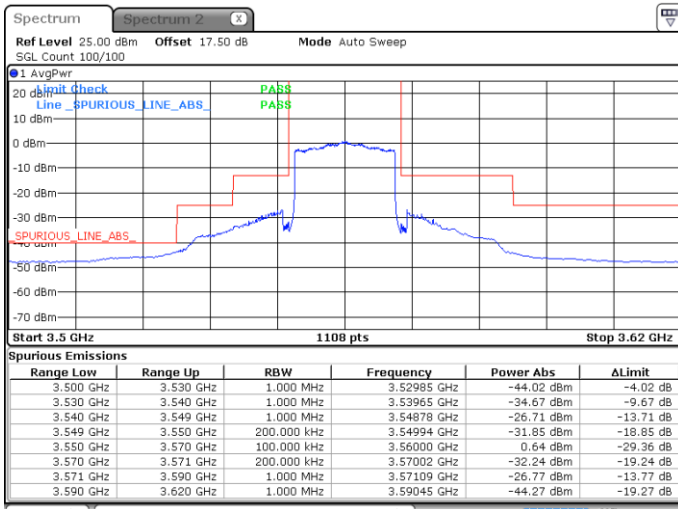

Highest Channel / 1RB0

Highest Channel / 1RBmax

Date: 4 MAY 2020 00:34:32

Date: 4 MAY 2020 00:46:27

Highest Channel / FullRB

N/A

Date: 4 MAY 2020 00:41:09

LTE Band 48 / 20MHz

QPSK

Lowest Channel / 1RB0

Lowest Channel / 1RBmax

Date: 4 MAY 2020 00:58:27

Date: 30 APR 2020 00:54:36

Lowest Channel / FullRB

N/A

Date: 4 MAY 2020 00:50:29

LTE Band 48 / 20MHz

QPSK

Middle Channel / 1RB0

Middle Channel / 1RBmax

Date: 4 MAY 2020 00:59:47

Date: 4 MAY 2020 01:05:04

Middle Channel / FullRB

N/A

Date: 4 MAY 2020 00:51:48

LTE Band 48 / 20MHz

QPSK

Highest Channel / 1RB0

Highest Channel / 1RBmax

Date: 4 MAY 2020 01:03:45

Date: 4 MAY 2020 01:09:02

Highest Channel / FullRB