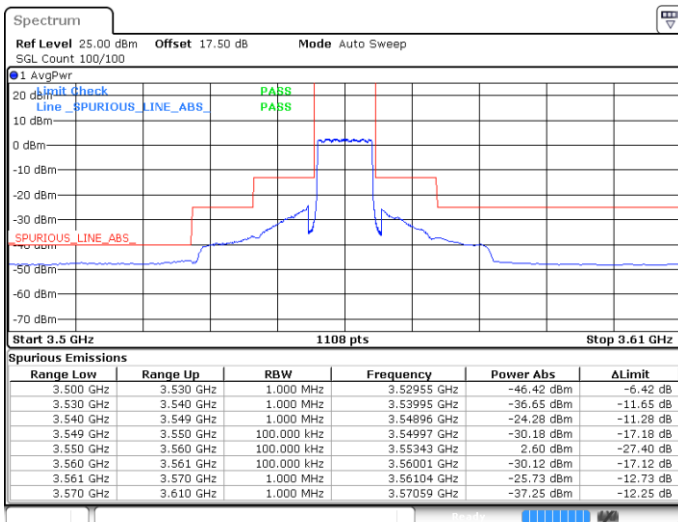

Date: 30 APR 2020 05:39:50

Date: 30 APR 2020 05:55:53

Highest Channel / FullIRB

N/A

Date: 30 APR 2020 05:47:54

LTE Band 48 / 10MHz

16QAM

Lowest Channel / 1RB0

Lowest Channel / 1RBmax

Date: 30 APR 2020 05:57:15

Date: 30 APR 2020 06:13:14

Lowest Channel / FullIRB

N/A

Date: 30 APR 2020 06:05:15

LTE Band 48 / 10MHz

16QAM

MiddleChannel / 1RB0

Middle Channel / 1RBmax

Date: 30 APR 2020 06:01:16

Date: 30 APR 2020 06:17:13

Middle Channel / FullRB

N/A

Date: 30 APR 2020 06:09:14

LTE Band 48 / 10MHz