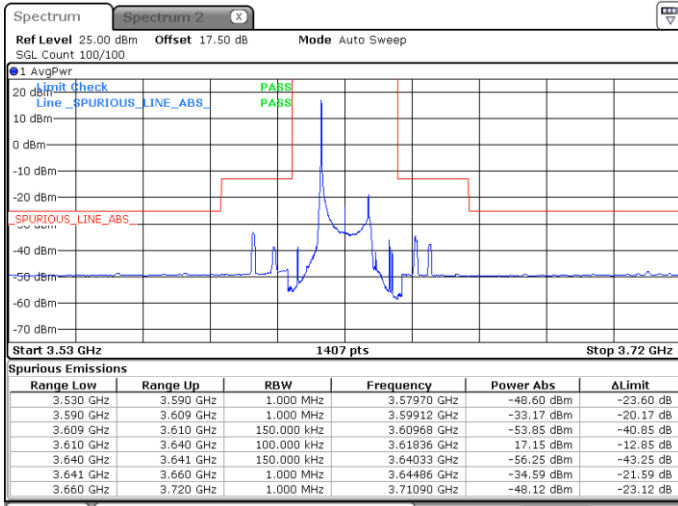

LTE Band 48 / 15MHz

16QAM

Lowest Channel / 1RB0

Lowest Channel / 1RBmax

Date: 4 MAY 2020 00:30:34

Date: 30 APR 2020 00:50:55

Lowest Channel / FullRB

N/A

Date: 4 MAY 2020 00:37:12

LTE Band 48 / 15MHz

16QAM

Middle Channel / 1RB0

Middle Channel / 1RBmax

Date: 4 MAY 2020 00:31:54

Date: 4 MAY 2020 00:43:48

Middle Channel / FullRB

N/A

Date: 4 MAY 2020 00:38:31

LTE Band 48 / 15MHz

16QAM

Highest Channel / 1RB0

Highest Channel / 1RBmax

Date: 30 APR 2020 00:52:09

Date: 4 MAY 2020 00:47:47

Highest Channel / FullIRB

N/A

Date: 4 MAY 2020 00:42:29

LTE Band 48 / 20MHz

16QAM

Lowest Channel / 1RB0

Lowest Channel / 1RBmax

Date: 4 MAY 2020 00:57:07