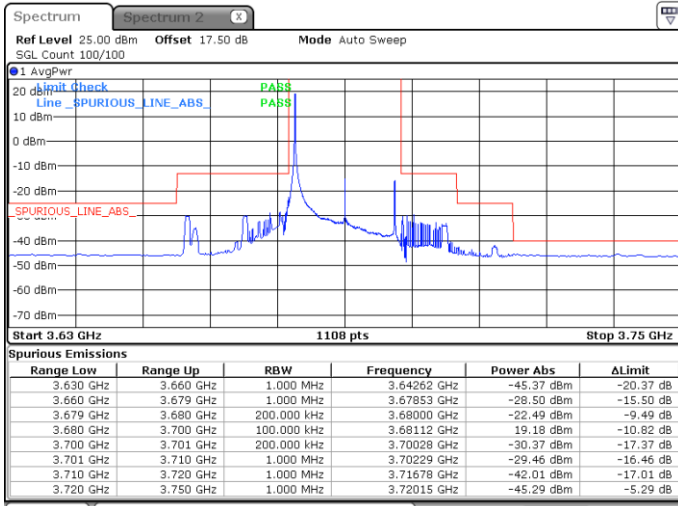

LTE Band 48 / 20MHz

QPSK

Middle Channel / 1RB0

Middle Channel / 1RBmax

Date: 4 MAY 2020 00:59:47

Date: 4 MAY 2020 01:05:04

Middle Channel / FullRB

N/A

Date: 4 MAY 2020 00:51:48

LTE Band 48 / 20MHz

QPSK

Highest Channel / 1RB0

Highest Channel / 1RBmax

Date: 4 MAY 2020 01:03:45

Date: 4 MAY 2020 01:09:02

Highest Channel / FullRB

N/A

Date: 4 MAY 2020 00:55:46

LTE Band 48 / 5MHz

16QAM

Lowest Channel / 1RB0

Lowest Channel / 1RBmax

Date: 30 APR 2020 05:34:30

Date: 30 APR 2020 05:50:34

Lowest Channel / FullIRB

N/A

Date: 30 APR 2020 05:42:30

LTE Band 48 / 5MHz

16QAM

Middle Channel / 1RB0

Middle Channel / 1RBmax

Date: 30 APR 2020 05:35:50