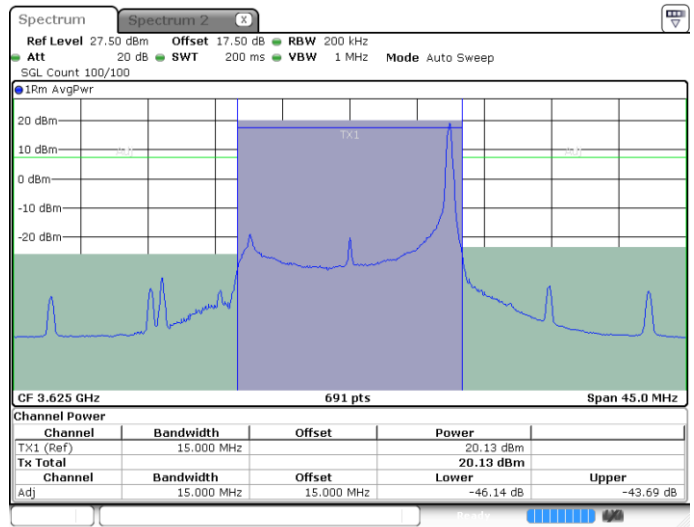

Date: 4 MAY.2020 02:51:22