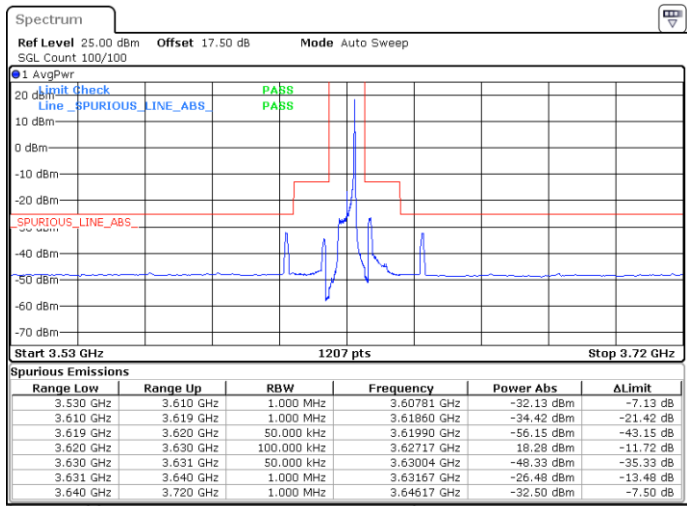

N/A

Date: 4 MAY 2020 00:55:46

LTE Band 48 / 5MHz

16QAM

Lowest Channel / 1RB0

Lowest Channel / 1RBmax

Date: 30 APR 2020 05:34:30

Date: 30 APR 2020 05:50:34

Lowest Channel / FullIRB

N/A

Date: 30 APR 2020 05:42:30

LTE Band 48 / 5MHz

16QAM

Middle Channel / 1RB0

Middle Channel / 1RBmax

Date: 30 APR 2020 05:35:50

Date: 30 APR 2020 05:51:54

Middle Channel / FullRB

N/A

Date: 30 APR 2020 05:43:50

LTE Band 48 / 5MHz

16QAM

Highest Channel / 1RB0

Highest Channel / 1RBmax

Date: 30 APR 2020 05:39:50

Date: 30 APR 2020 05:55:53

Highest Channel / FullIRB

N/A

Date: 30 APR 2020 05:47:54

LTE Band 48 / 10MHz

16QAM

Lowest Channel / 1RB0