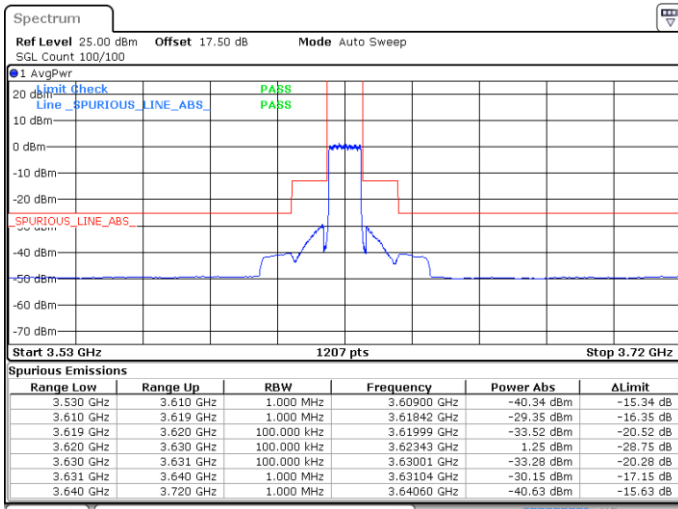

Date: 30 APR 2020 05:39:50

Date: 30 APR 2020 05:55:53

Highest Channel / FullIRB

N/A

Date: 30 APR 2020 05:47:54

LTE Band 48 / 10MHz

16QAM

Lowest Channel / 1RB0

Lowest Channel / 1RBmax

Date: 30 APR 2020 05:57:15

Date: 30 APR 2020 06:13:14

Lowest Channel / FullIRB

N/A

Date: 30 APR 2020 06:05:15

LTE Band 48 / 10MHz

16QAM

MiddleChannel / 1RB0

Middle Channel / 1RBmax

Date: 30 APR 2020 06:01:16

Date: 30 APR 2020 06:17:13

Middle Channel / FullRB

N/A

Date: 30 APR 2020 06:09:14

LTE Band 48 / 10MHz

16QAM

Highest Channel / 1RB0

Highest Channel / 1RBmax

Date: 30 APR 2020 06:02:35

Date: 30 APR 2020 06:18:33

Highest Channel / FullRB

N/A

Date: 30 APR 2020 06:10:34