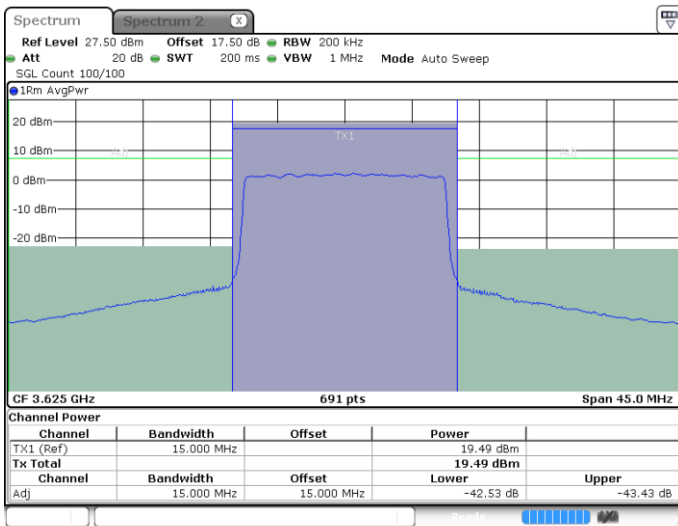

Middle Channel / FullRB

N/A

Date: 4 MAY.2020 02:48:16