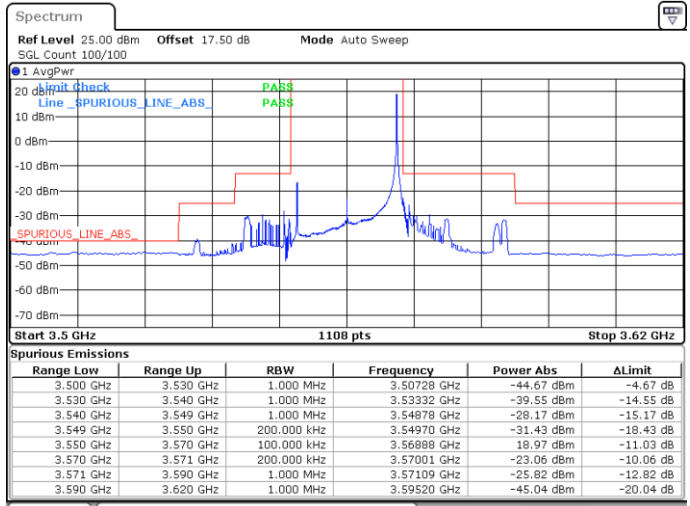

Highest Channel / 1RB0

Highest Channel / 1RBmax

Date: 4 MAY 2020 00:34:32

Date: 4 MAY 2020 00:46:27

Highest Channel / FullRB

N/A

Date: 4 MAY 2020 00:41:09

LTE Band 48 / 20MHz

QPSK

Lowest Channel / 1RB0

Lowest Channel / 1RBmax

Date: 4 MAY 2020 00:58:27

Date: 30 APR 2020 00:54:36

Lowest Channel / FullRB

N/A

Date: 4 MAY 2020 00:50:29