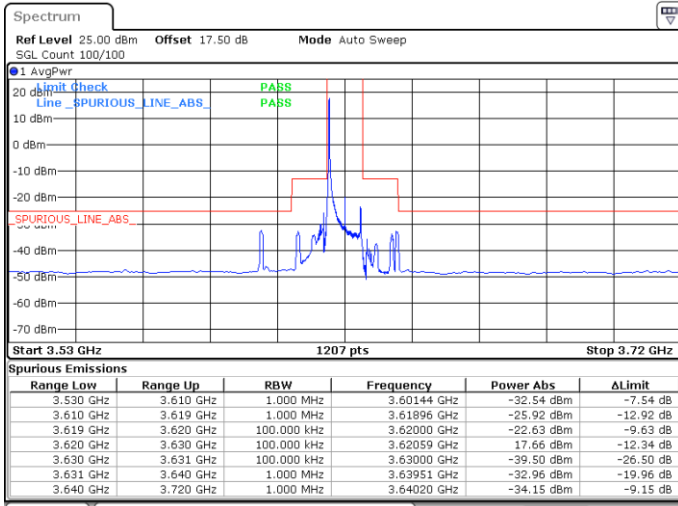

Date: 30 APR 2020 05:39:50

Date: 30 APR 2020 05:55:53

Highest Channel / FullIRB

N/A

Date: 30 APR 2020 05:47:54

LTE Band 48 / 10MHz

16QAM

Lowest Channel / 1RB0

Lowest Channel / 1RBmax

Date: 30 APR 2020 05:57:15

Date: 30 APR 2020 06:13:14

Lowest Channel / FullIRB

N/A

Date: 30 APR 2020 06:05:15

LTE Band 48 / 10MHz

16QAM

MiddleChannel / 1RB0

Middle Channel / 1RBmax

Date: 30 APR 2020 06:01:16

Date: 30 APR 2020 06:17:13

Middle Channel / FullRB

N/A

Date: 30 APR 2020 06:09:14

LTE Band 48 / 10MHz