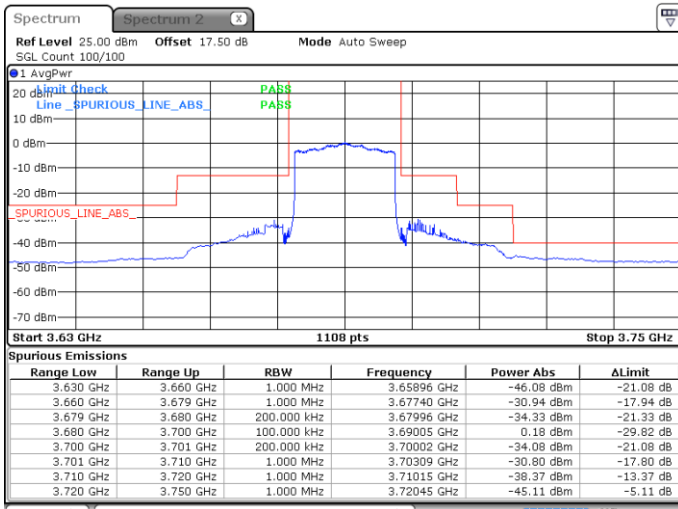

LTE Band 48 / 20MHz

QPSK

Middle Channel / 1RB0

Middle Channel / 1RBmax

Date: 4 MAY 2020 00:59:47

Date: 4 MAY 2020 01:05:04

Middle Channel / FullRB

N/A

Date: 4 MAY 2020 00:51:48

LTE Band 48 / 20MHz

QPSK

Highest Channel / 1RB0

Highest Channel / 1RBmax

Date: 4 MAY 2020 01:03:45

Date: 4 MAY 2020 01:09:02

Highest Channel / FullRB

N/A

Date: 4 MAY 2020 00:55:46

LTE Band 48 / 5MHz

16QAM

Lowest Channel / 1RB0

Lowest Channel / 1RBmax

Date: 30 APR 2020 05:34:30

Date: 30 APR 2020 05:50:34

Lowest Channel / FullIRB

N/A

Date: 30 APR 2020 05:42:30

LTE Band 48 / 5MHz

16QAM

Middle Channel / 1RB0

Middle Channel / 1RBmax

Date: 30 APR 2020 05:35:50