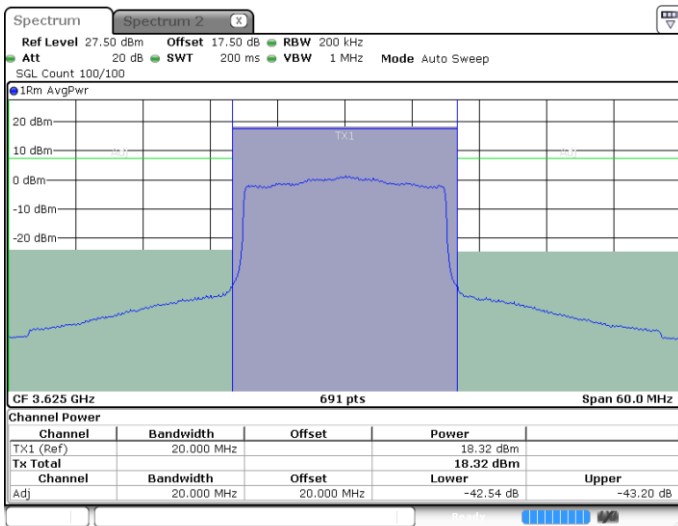

Middle Channel / FullRB

N/A

Date: 4 MAY 2020 02:54:57