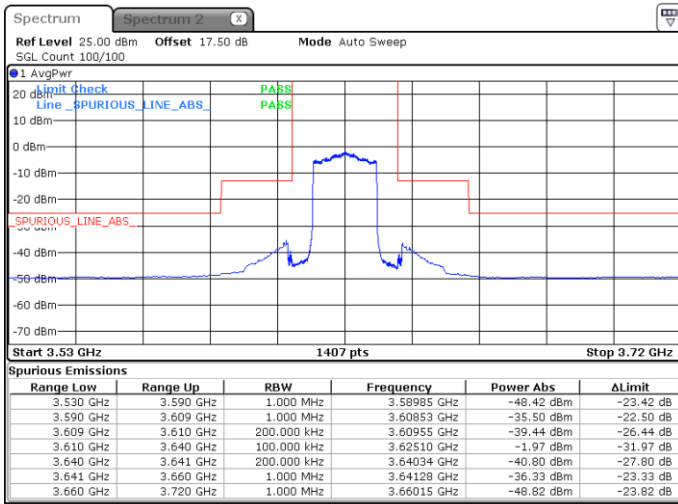

Highest Channel / FullIRB

N/A

Date: 4 MAY 2020 00:42:29

LTE Band 48 / 20MHz

16QAM

Lowest Channel / 1RB0

Lowest Channel / 1RBmax

Date: 4 MAY 2020 00:57:07

Date: 30 APR 2020 00:53:29

Lowest Channel / FullIRB

N/A

Date: 4 MAY 2020 00:49:08

LTE Band 48 / 20MHz

16QAM

Middle Channel / 1RB0

Middle Channel / 1RBmax

Date: 4 MAY 2020 01:01:06

Date: 4 MAY 2020 01:06:23

Middle Channel / FullRB

N/A

Date: 4 MAY 2020 00:53:07

LTE Band 48 / 20MHz

16QAM

Highest Channel / 1RB0