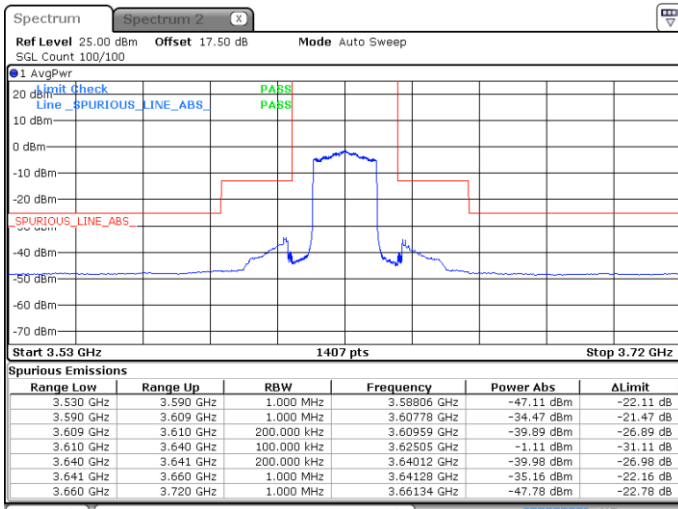

Highest Channel / 1RB0

Highest Channel / 1RBmax

Date: 4 MAY 2020 00:34:32

Date: 4 MAY 2020 00:46:27

Highest Channel / FullRB

N/A

Date: 4 MAY 2020 00:41:09

LTE Band 48 / 20MHz

QPSK

Lowest Channel / 1RB0

Lowest Channel / 1RBmax

Date: 4 MAY 2020 00:58:27

Date: 30 APR 2020 00:54:36

Lowest Channel / FullRB

N/A

Date: 4 MAY 2020 00:50:29

LTE Band 48 / 20MHz

QPSK

Middle Channel / 1RB0

Middle Channel / 1RBmax

Date: 4 MAY 2020 00:59:47

Date: 4 MAY 2020 01:05:04

Middle Channel / FullRB

N/A

Date: 4 MAY 2020 00:51:48

LTE Band 48 / 20MHz

QPSK

Highest Channel / 1RB0

Highest Channel / 1RBmax

Date: 4 MAY 2020 01:03:45

Date: 4 MAY 2020 01:09:02

Highest Channel / FullRB