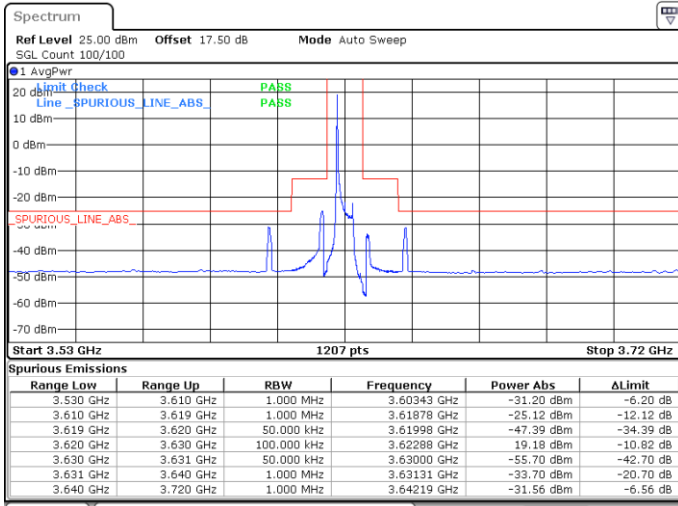

LTE Band 48 / 5MHz

QPSK

Middle Channel / 1RB0

Middle Channel / 1RBmax

Date: 30 APR 2020 05:37:11