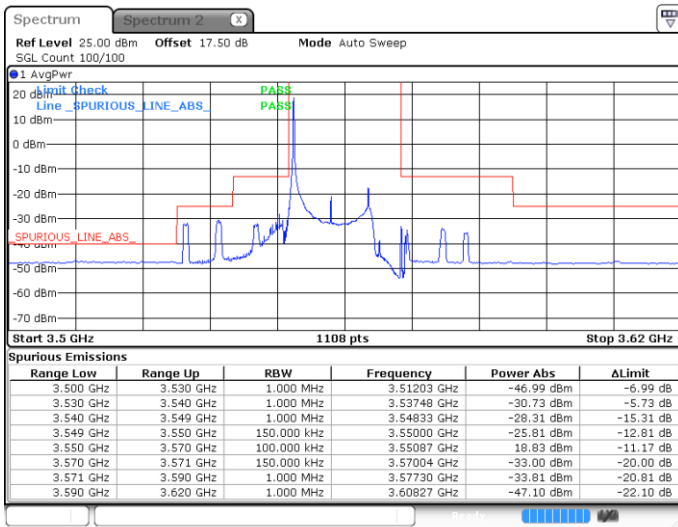

MiddleChannel / 1RB0

Middle Channel / 1RBmax

Date: 30 APR 2020 06:01:16

Date: 30 APR 2020 06:17:13

Middle Channel / FullRB

N/A

Date: 30 APR 2020 06:09:14

LTE Band 48 / 10MHz

16QAM

Highest Channel / 1RB0

Highest Channel / 1RBmax

Date: 30 APR 2020 06:02:35

Date: 30 APR 2020 06:18:33

Highest Channel / FullRB

N/A

Date: 30 APR 2020 06:10:34

LTE Band 48 / 15MHz

16QAM

Lowest Channel / 1RB0

Lowest Channel / 1RBmax

Date: 4 MAY 2020 00:30:34

Date: 30 APR 2020 00:50:55

Lowest Channel / FullRB

N/A