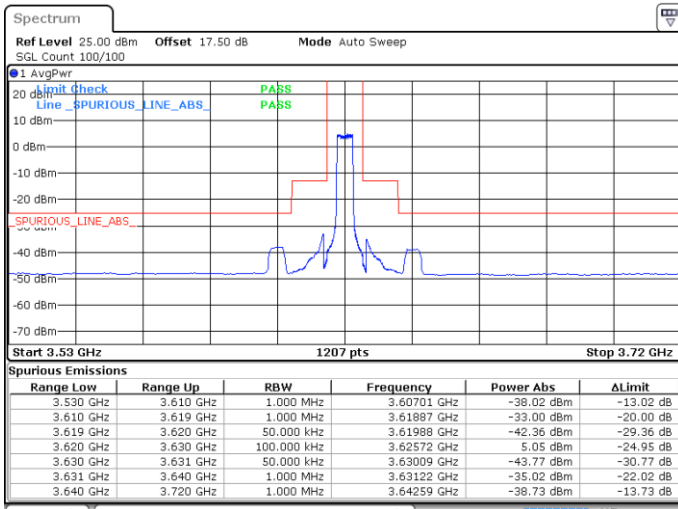

Highest Channel / 1RBmax

Date: 4 MAY 2020 02:58:27

Date: 4 MAY 2020 03:01:27

Highest Channel / FullRB

N/A

Date: 4 MAY 2020 02:55:27

Conducted Band Edge

LTE Band 48 / 5MHz

QPSK

Middle Channel / 1RB0

Middle Channel / 1RBmax

Date: 30 APR 2020 05:37:11

Date: 30 APR 2020 05:53:14

Middle Channel / FullRB

N/A

Date: 30 APR 2020 05:45:10

LTE Band 48 / 5MHz

QPSK

Highest Channel / 1RB0

Highest Channel / 1RBmax

Date: 30 APR 2020 05:38:30

Date: 30 APR 2020 05:54:33

Highest Channel / FullRB

N/A

Date: 30 APR 2020 05:46:34

LTE Band 48 / 10MHz

QPSK

Lowest Channel / 1RB0

Lowest Channel / 1RBmax

Date: 30 APR 2020 05:58:35

Date: 30 APR 2020 06:14:34

Lowest Channel / FullIRB