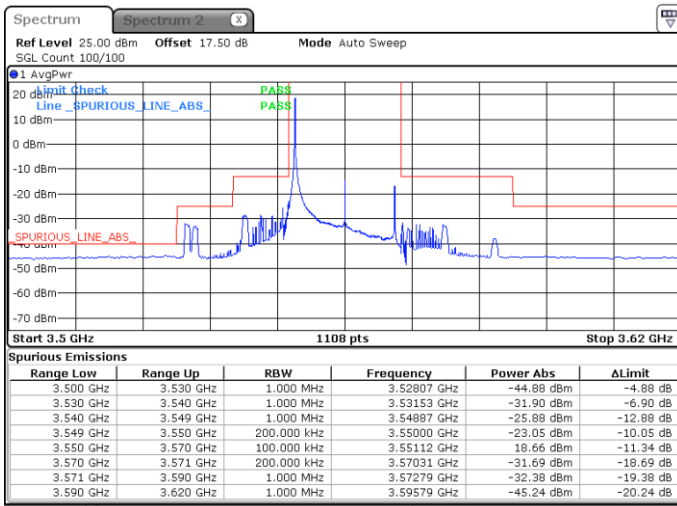

N/A

Date: 4 MAY 2020 00:38:31

LTE Band 48 / 15MHz

16QAM

Highest Channel / 1RB0

Highest Channel / 1RBmax

Date: 30 APR 2020 00:52:09

Date: 4 MAY 2020 00:47:47

Highest Channel / FullIRB

N/A

Date: 4 MAY 2020 00:42:29

LTE Band 48 / 20MHz

16QAM

Lowest Channel / 1RB0

Lowest Channel / 1RBmax

Date: 4 MAY 2020 00:57:07

Date: 30 APR 2020 00:53:29

Lowest Channel / FullIRB

N/A

Date: 4 MAY 2020 00:49:08

LTE Band 48 / 20MHz

16QAM

Middle Channel / 1RB0

Middle Channel / 1RBmax

Date: 4 MAY 2020 01:01:06

Date: 4 MAY 2020 01:06:23

Middle Channel / FullRB

N/A

Date: 4 MAY 2020 00:53:07

LTE Band 48 / 20MHz

16QAM

Highest Channel / 1RB0