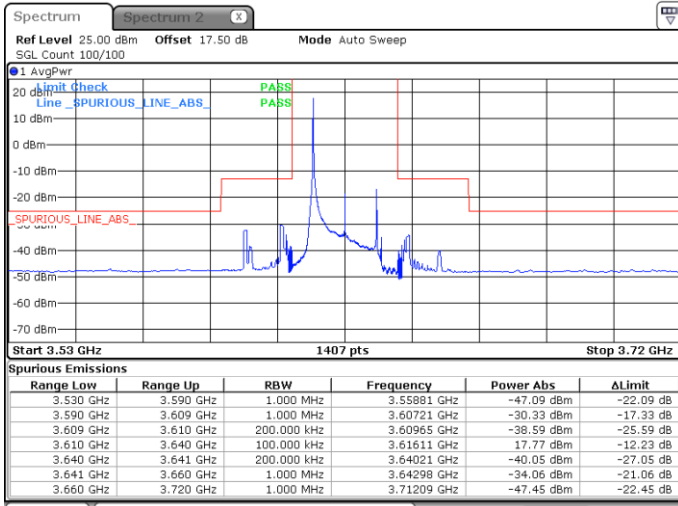

Highest Channel / 1RB0

Highest Channel / 1RBmax

Date: 4 MAY 2020 00:34:32

Date: 4 MAY 2020 00:46:27

Highest Channel / FullRB

N/A

Date: 4 MAY 2020 00:41:09

LTE Band 48 / 20MHz

QPSK

Lowest Channel / 1RB0

Lowest Channel / 1RBmax

Date: 4 MAY 2020 00:58:27

Date: 30 APR 2020 00:54:36

Lowest Channel / FullRB

N/A

Date: 4 MAY 2020 00:50:29

LTE Band 48 / 20MHz

QPSK

Middle Channel / 1RB0

Middle Channel / 1RBmax

Date: 4 MAY 2020 00:59:47

Date: 4 MAY 2020 01:05:04

Middle Channel / FullRB

N/A

Date: 4 MAY 2020 00:51:48

LTE Band 48 / 20MHz

QPSK

Highest Channel / 1RB0

Highest Channel / 1RBmax

Date: 4 MAY 2020 01:03:45

Date: 4 MAY 2020 01:09:02

Highest Channel / FullRB