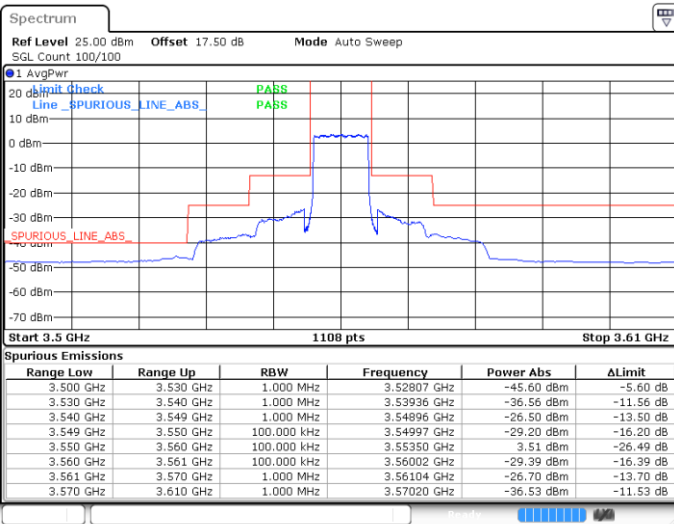

LTE Band 48 / 5MHz

QPSK

Highest Channel / 1RB0

Highest Channel / 1RBmax

Date: 30 APR 2020 05:38:30

Date: 30 APR 2020 05:54:33

Highest Channel / FullRB

N/A

Date: 30 APR 2020 05:46:34

LTE Band 48 / 10MHz

QPSK

Lowest Channel / 1RB0

Lowest Channel / 1RBmax

Date: 30 APR 2020 05:58:35

Date: 30 APR 2020 06:14:34

Lowest Channel / FullIRB

N/A

Date: 30 APR 2020 06:06:35

LTE Band 48 / 10MHz

QPSK

MiddleChannel / 1RB0

Middle Channel / 1RBmax

Date: 30 APR 2020 05:59:56

Date: 30 APR 2020 06:15:54

Middle Channel / FullRB

N/A

Date: 30 APR 2020 06:07:55

LTE Band 48 / 10MHz

QPSK

Highest Channel / 1RB0

Highest Channel / 1RBmax

Date: 30 APR 2020 06:03:55