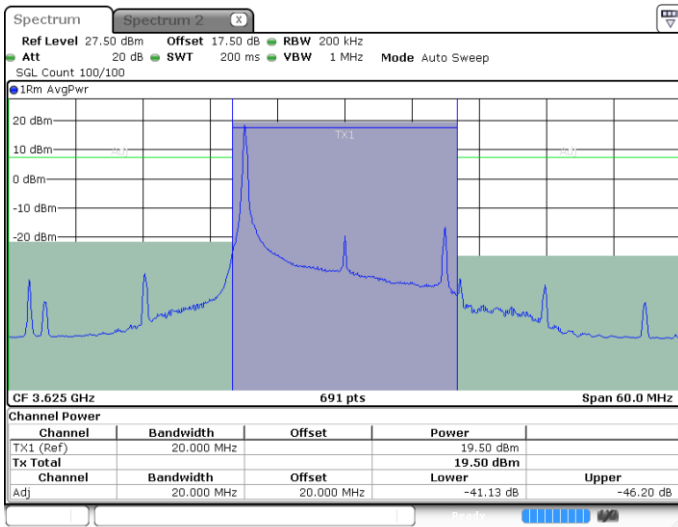

Date: 4 MAY 2020 02:59:27

Lowest Channel / FullIRB

N/A

Date: 4 MAY 2020 02:53:27

LTE Band 48 / 20MHz

16QAM

Middle Channel / 1RB0

Middle Channel / 1RBmax

Highest Channel / 1RBmax

Date: 4 MAY 2020 02:58:27

Date: 4 MAY 2020 03:01:27

Highest Channel / FullRB

N/A

Date: 4 MAY 2020 02:55:27

Conducted Band Edge

LTE Band 48 / 5MHz