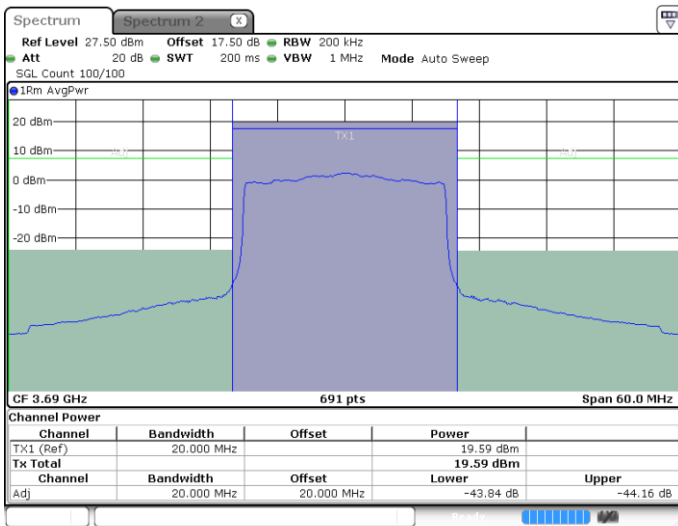

Highest Channel / 1RBmax

Date: 4 MAY 2020 02:58:27

Date: 4 MAY 2020 03:01:27

Highest Channel / FullRB

N/A

Date: 4 MAY 2020 02:55:27

Conducted Band Edge

LTE Band 48 / 5MHz