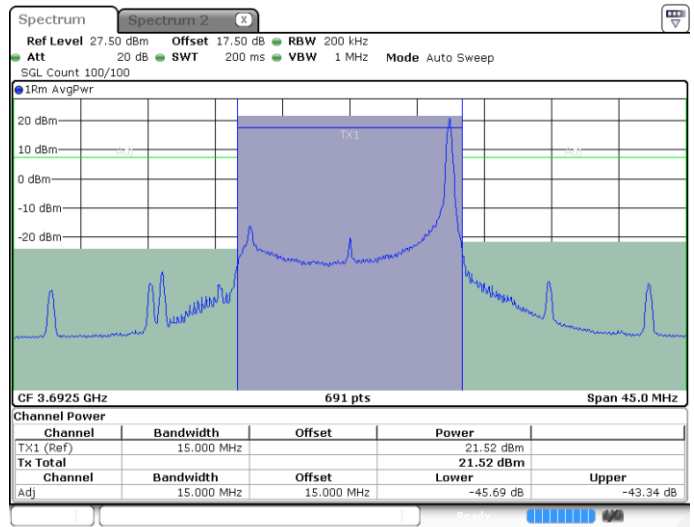

N/A

Date: 4 MAY.2020 02:48:16

LTE Band 48 / 15MHz

16QAM

Highest Channel / 1RB0

Highest Channel / 1RBmax

Date: 4 MAY 2020 02:48:43

Date: 4 MAY 2020 02:52:56