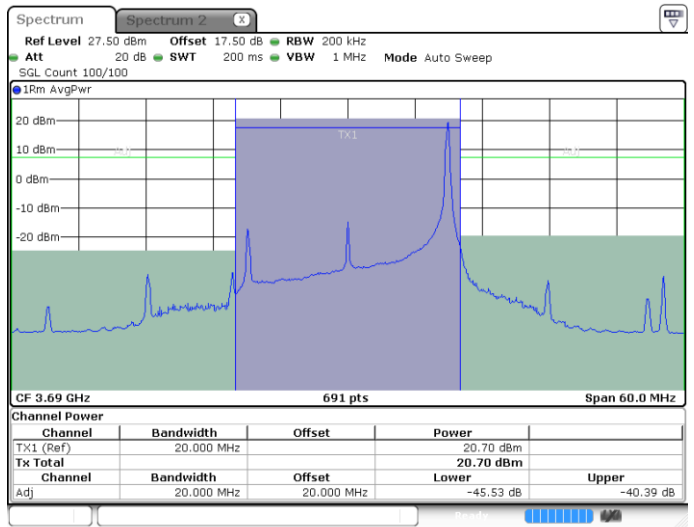

Date: 4 MAY 2020 02:57:57

Date: 4 MAY 2020 03:00:57

Middle Channel / FullRB

N/A

Date: 4 MAY 2020 02:54:57

LTE Band 48 / 20MHz

16QAM

Highest Channel / 1RB0

Highest Channel / 1RBmax

Date: 4 MAY 2020 02:58:27

Date: 4 MAY 2020 03:01:27

Highest Channel / FullRB

N/A

Date: 4 MAY 2020 02:55:27

Conducted Band Edge

LTE Band 48 / 5MHz