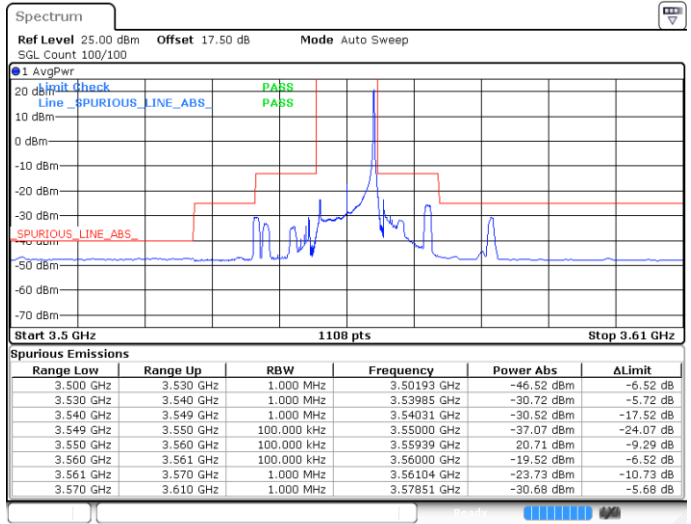

LTE Band 48 / 5MHz

QPSK

Highest Channel / 1RB0

Highest Channel / 1RBmax

Date: 30 APR 2020 05:38:30

Date: 30 APR 2020 05:54:33

Highest Channel / FullRB

N/A

Date: 30 APR 2020 05:46:34

LTE Band 48 / 10MHz

QPSK

Lowest Channel / 1RB0

Lowest Channel / 1RBmax

Date: 30 APR 2020 05:58:35

Date: 30 APR 2020 06:14:34

Lowest Channel / FullIRB

N/A

Date: 30 APR 2020 06:06:35

LTE Band 48 / 10MHz

QPSK

MiddleChannel / 1RB0

Middle Channel / 1RBmax

Date: 30 APR 2020 05:59:56

Date: 30 APR 2020 06:15:54