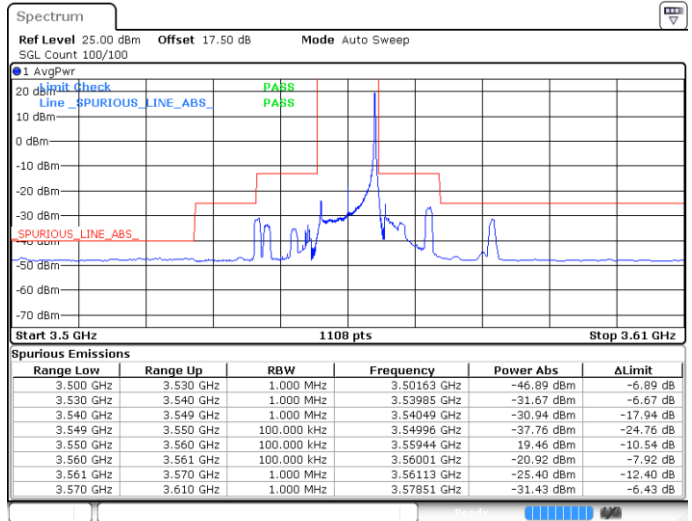

Date: 30 APR 2020 05:51:54

Middle Channel / FullRB

N/A

Date: 30 APR 2020 05:43:50

LTE Band 48 / 5MHz

16QAM

Highest Channel / 1RB0

Highest Channel / 1RBmax

Date: 30 APR 2020 05:39:50

Date: 30 APR 2020 05:55:53

Highest Channel / FullIRB

N/A

Date: 30 APR 2020 05:47:54

LTE Band 48 / 10MHz

16QAM

Lowest Channel / 1RB0

Lowest Channel / 1RBmax

Date: 30 APR 2020 05:57:15

Date: 30 APR 2020 06:13:14

Lowest Channel / FullIRB

N/A

Date: 30 APR 2020 06:05:15

LTE Band 48 / 10MHz

16QAM