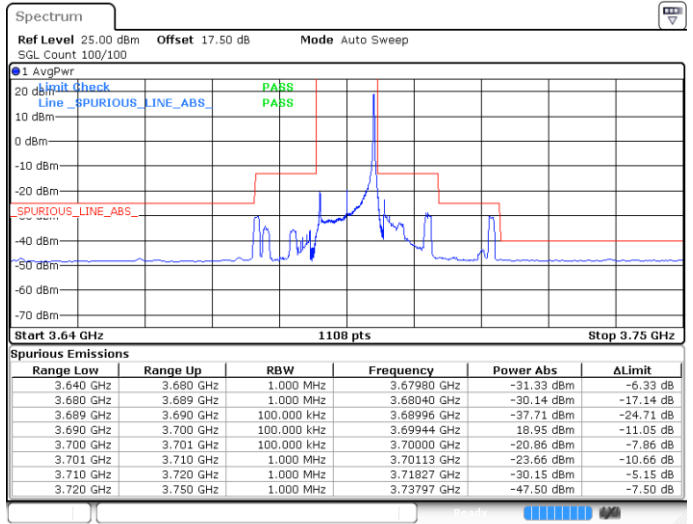

Lowest Channel / 1RBmax

Date: 30 APR 2020 05:57:15

Date: 30 APR 2020 06:13:14

Lowest Channel / FullIRB

N/A

Date: 30 APR 2020 06:05:15

LTE Band 48 / 10MHz

16QAM

MiddleChannel / 1RB0

Middle Channel / 1RBmax

Date: 30 APR 2020 06:01:16

Date: 30 APR 2020 06:17:13

Middle Channel / FullRB

N/A

Date: 30 APR 2020 06:09:14

LTE Band 48 / 10MHz

16QAM

Highest Channel / 1RB0

Highest Channel / 1RBmax

Date: 30 APR 2020 06:02:35

Date: 30 APR 2020 06:18:33

Highest Channel / FullRB

N/A

Date: 30 APR 2020 06:10:34