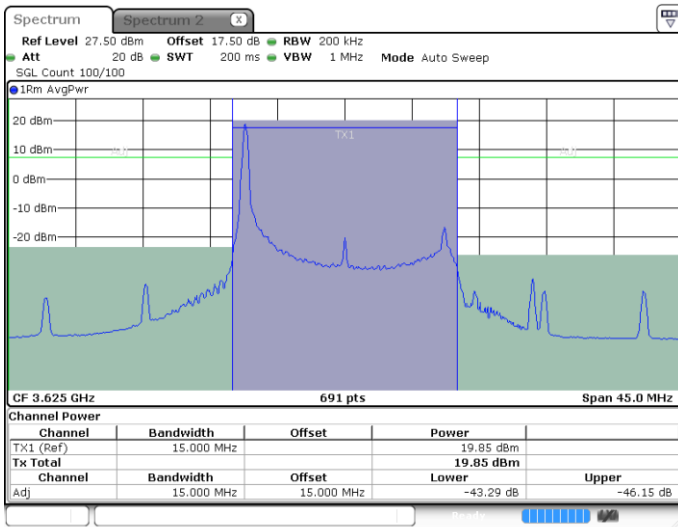

Date: 4 MAY 2020 02:47:46

LTE Band 48 / 15MHz

16QAM

Middle Channel / 1RB0

Middle Channel / 1RBmax

Date: 4 MAY.2020 02:45:10

Date: 4 MAY.2020 02:51:22

Middle Channel / FullRB