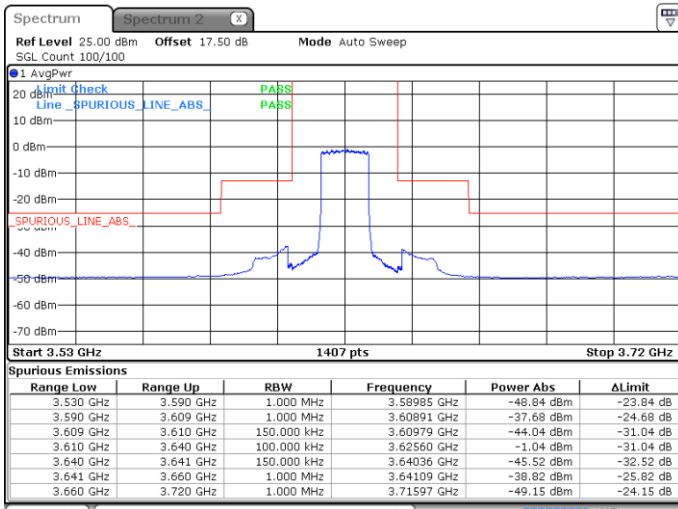

LTE Band 48 / 15MHz

16QAM

Lowest Channel / 1RB0

Lowest Channel / 1RBmax

Date: 4 MAY 2020 00:30:34

Date: 30 APR 2020 00:50:55

Lowest Channel / FullRB

N/A

Date: 4 MAY 2020 00:37:12

LTE Band 48 / 15MHz

16QAM

Middle Channel / 1RB0

Middle Channel / 1RBmax

Date: 4 MAY 2020 00:31:54

Date: 4 MAY 2020 00:43:48

Middle Channel / FullRB

N/A

Date: 4 MAY 2020 00:38:31

LTE Band 48 / 15MHz

16QAM

Highest Channel / 1RB0

Highest Channel / 1RBmax

Date: 30 APR 2020 00:52:09

Date: 4 MAY 2020 00:47:47

Highest Channel / FullIRB

N/A

Date: 4 MAY 2020 00:42:29

LTE Band 48 / 20MHz

16QAM

Lowest Channel / 1RB0

Lowest Channel / 1RBmax

Date: 4 MAY 2020 00:57:07