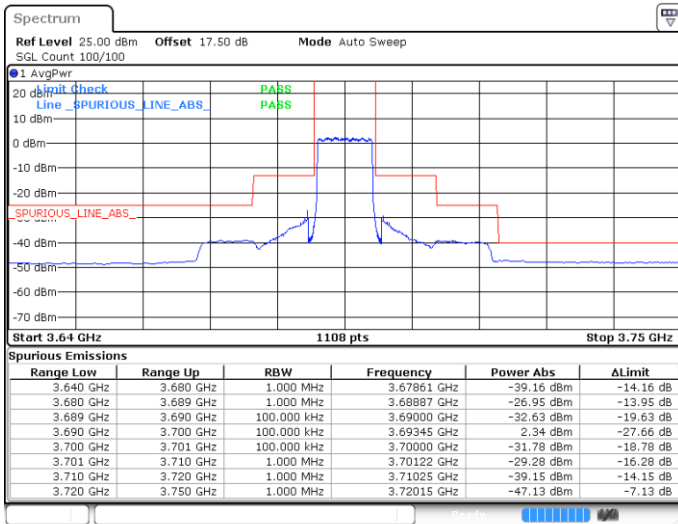

Lowest Channel / 1RBmax

Date: 30 APR 2020 05:57:15

Date: 30 APR 2020 06:13:14

Lowest Channel / FullIRB

N/A

Date: 30 APR 2020 06:05:15

LTE Band 48 / 10MHz

16QAM

MiddleChannel / 1RB0

Middle Channel / 1RBmax

Date: 30 APR 2020 06:01:16

Date: 30 APR 2020 06:17:13

Middle Channel / FullRB

N/A

Date: 30 APR 2020 06:09:14

LTE Band 48 / 10MHz

16QAM

Highest Channel / 1RB0

Highest Channel / 1RBmax

Date: 30 APR 2020 06:02:35

Date: 30 APR 2020 06:18:33

Highest Channel / FullRB

N/A

Date: 30 APR 2020 06:10:34

LTE Band 48 / 15MHz

16QAM

Lowest Channel / 1RB0

Lowest Channel / 1RBmax

Date: 4 MAY 2020 00:30:34

Date: 30 APR 2020 00:50:55

Lowest Channel / FullRB

N/A