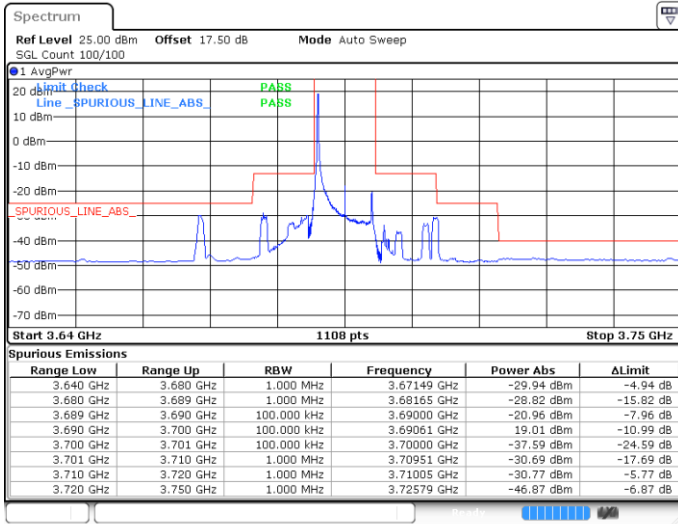

Lowest Channel / 1RBmax

Date: 30 APR 2020 05:57:15

Date: 30 APR 2020 06:13:14

Lowest Channel / FullIRB

N/A

Date: 30 APR 2020 06:05:15

LTE Band 48 / 10MHz

16QAM

MiddleChannel / 1RB0

Middle Channel / 1RBmax

Date: 30 APR 2020 06:01:16

Date: 30 APR 2020 06:17:13

Middle Channel / FullRB

N/A

Date: 30 APR 2020 06:09:14

LTE Band 48 / 10MHz

16QAM

Highest Channel / 1RB0

Highest Channel / 1RBmax

Date: 30 APR 2020 06:02:35

Date: 30 APR 2020 06:18:33

Highest Channel / FullRB

N/A

Date: 30 APR 2020 06:10:34