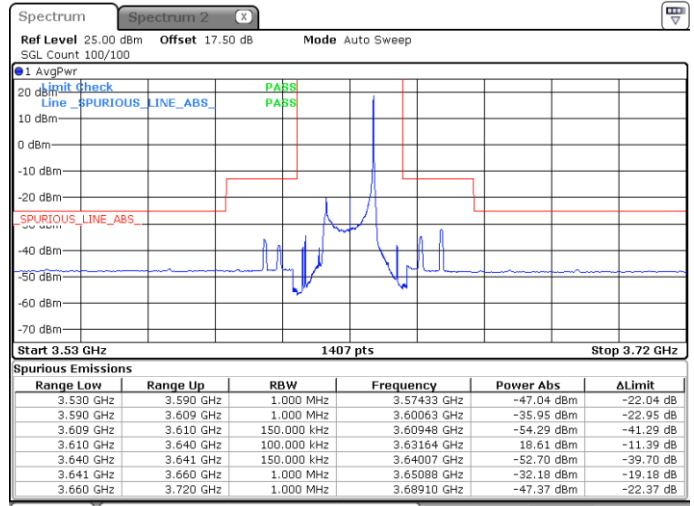

Date: 30 APR 2020 06:19:52

Highest Channel / FullRB

N/A

Date: 30 APR 2020 06:11:54

LTE Band 48 / 15MHz

QPSK

Lowest Channel / 1RB0

Lowest Channel / 1RBmax

Date: 4 MAY 2020 00:29:15

Date: 30 APR 2020 00:49:47

Lowest Channel / FullIRB

N/A

Date: 4 MAY 2020 00:35:52

LTE Band 48 / 15MHz

QPSK

Middle Channel / 1RB0

Middle Channel / 1RBmax

Date: 4 MAY 2020 00:33:13

Date: 4 MAY 2020 00:45:07

Middle Channel / FullRB

N/A

Date: 4 MAY 2020 00:39:50

LTE Band 48 / 15MHz

QPSK

Highest Channel / 1RB0

Highest Channel / 1RBmax

Date: 4 MAY 2020 00:34:32

Date: 4 MAY 2020 00:46:27

Highest Channel / FullRB

N/A

Date: 4 MAY 2020 00:41:09

LTE Band 48 / 20MHz