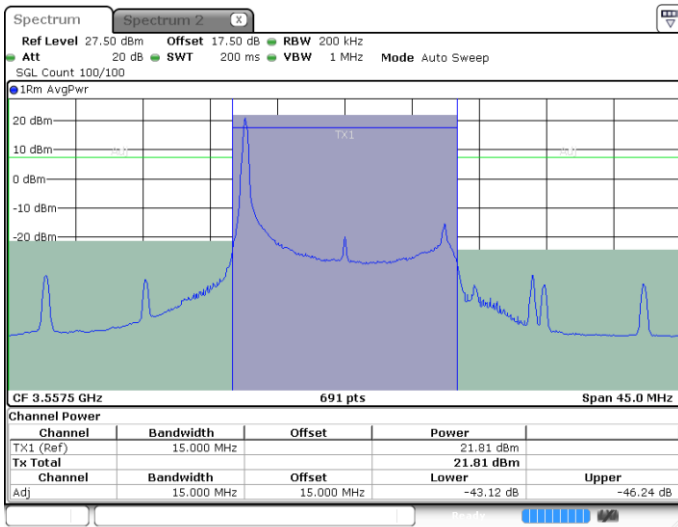

LTE Band 48 / 15MHz

16QAM

Lowest Channel / 1RB0

Lowest Channel / 1RBmax

Date: 4 MAY 2020 02:44:39

Date: 4 MAY 2020 02:50:52

Lowest Channel / FullIRB

N/A