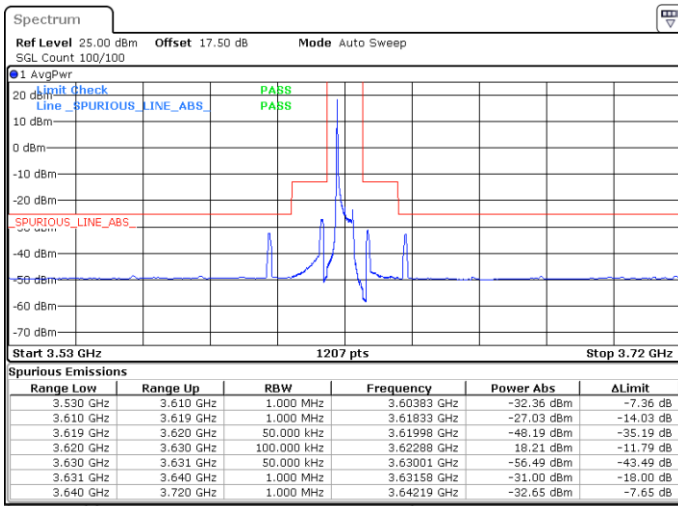

N/A

Date: 4 MAY 2020 00:55:46

LTE Band 48 / 5MHz

16QAM

Lowest Channel / 1RB0

Lowest Channel / 1RBmax

Date: 30 APR 2020 05:34:30

Date: 30 APR 2020 05:50:34

Lowest Channel / FullIRB

N/A

Date: 30 APR 2020 05:42:30

LTE Band 48 / 5MHz

16QAM

Middle Channel / 1RB0

Middle Channel / 1RBmax

Date: 30 APR 2020 05:35:50

Date: 30 APR 2020 05:51:54

Middle Channel / FullRB

N/A

Date: 30 APR 2020 05:43:50

LTE Band 48 / 5MHz

16QAM

Highest Channel / 1RB0

Highest Channel / 1RBmax

Date: 30 APR 2020 05:39:50

Date: 30 APR 2020 05:55:53

Highest Channel / FullIRB

N/A

Date: 30 APR 2020 05:47:54

LTE Band 48 / 10MHz

16QAM

Lowest Channel / 1RB0