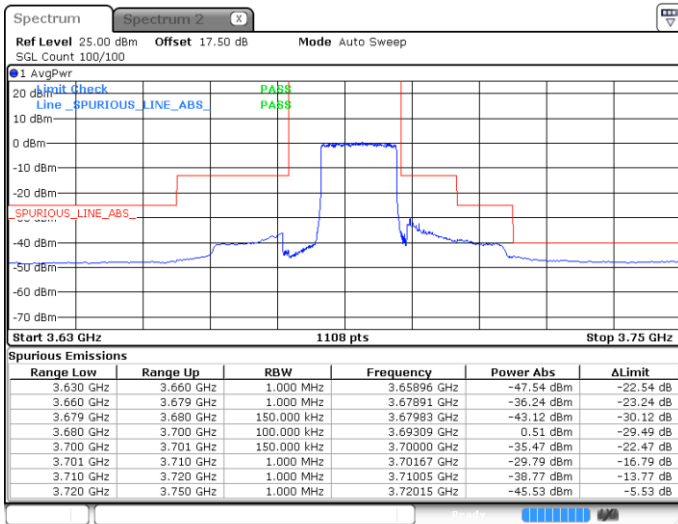

Date: 4 MAY 2020 00:37:12

LTE Band 48 / 15MHz

16QAM

Middle Channel / 1RB0

Middle Channel / 1RBmax

Date: 4 MAY 2020 00:31:54

Date: 4 MAY 2020 00:43:48

Middle Channel / FullRB

N/A

Date: 4 MAY 2020 00:38:31

LTE Band 48 / 15MHz

16QAM

Highest Channel / 1RB0

Highest Channel / 1RBmax

Date: 30 APR 2020 00:52:09

Date: 4 MAY 2020 00:47:47

Highest Channel / FullIRB

N/A

Date: 4 MAY 2020 00:42:29

LTE Band 48 / 20MHz

16QAM

Lowest Channel / 1RB0

Lowest Channel / 1RBmax

Date: 4 MAY 2020 00:57:07

Date: 30 APR 2020 00:53:29

Lowest Channel / FullIRB

N/A

Date: 4 MAY 2020 00:49:08

LTE Band 48 / 20MHz

16QAM

Middle Channel / 1RB0

Middle Channel / 1RBmax