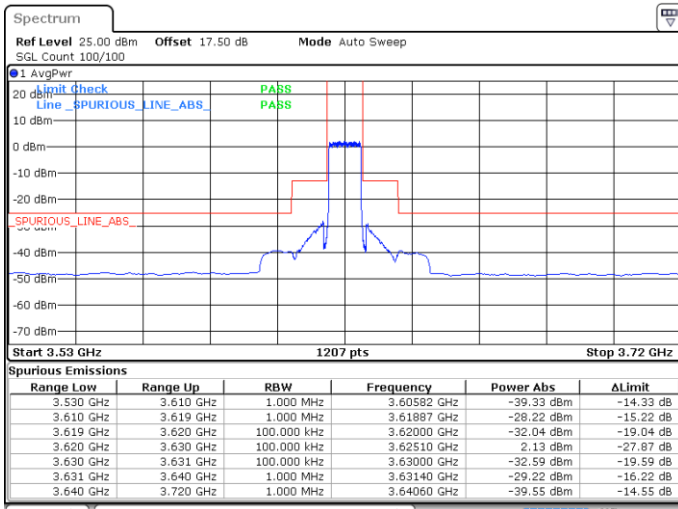

Date: 30 APR 2020 05:46:34

LTE Band 48 / 10MHz

QPSK

Lowest Channel / 1RB0

Lowest Channel / 1RBmax

Date: 30 APR 2020 05:58:35

Date: 30 APR 2020 06:14:34

Lowest Channel / FullIRB

N/A

Date: 30 APR 2020 06:06:35

LTE Band 48 / 10MHz

QPSK

MiddleChannel / 1RB0

Middle Channel / 1RBmax

Date: 30 APR 2020 05:59:56

Date: 30 APR 2020 06:15:54

Middle Channel / FullRB

N/A

Date: 30 APR 2020 06:07:55

LTE Band 48 / 10MHz

QPSK

Highest Channel / 1RB0

Highest Channel / 1RBmax

Date: 30 APR 2020 06:03:55

Date: 30 APR 2020 06:19:52

Highest Channel / FullRB

N/A

Date: 30 APR 2020 06:11:54

LTE Band 48 / 15MHz

QPSK

Lowest Channel / 1RB0

Lowest Channel / 1RBmax