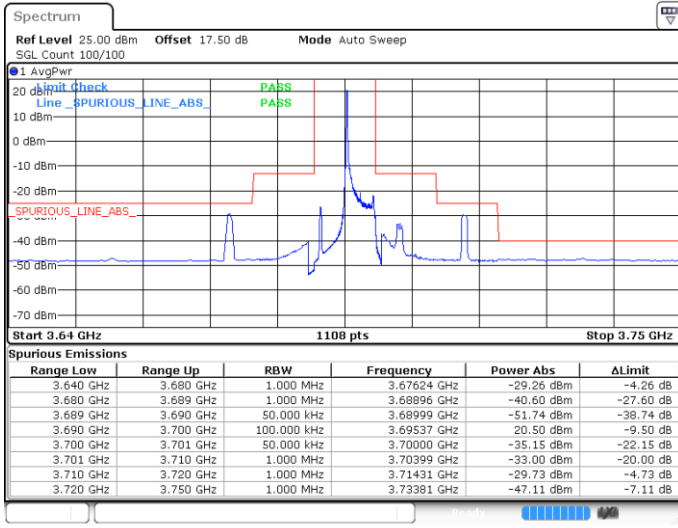

Highest Channel / 1RBmax

Date: 4 MAY 2020 02:58:27

Date: 4 MAY 2020 03:01:27

Highest Channel / FullRB

N/A

Date: 4 MAY 2020 02:55:27

Conducted Band Edge

LTE Band 48 / 5MHz

QPSK

Middle Channel / 1RB0

Middle Channel / 1RBmax

Date: 30 APR 2020 05:37:11

Date: 30 APR 2020 05:53:14

Middle Channel / FullRB

N/A

Date: 30 APR 2020 05:45:10

LTE Band 48 / 5MHz

QPSK

Highest Channel / 1RB0

Highest Channel / 1RBmax

Date: 30 APR 2020 05:38:30

Date: 30 APR 2020 05:54:33

Highest Channel / FullRB

N/A

Date: 30 APR 2020 05:46:34

LTE Band 48 / 10MHz

QPSK

Lowest Channel / 1RB0

Lowest Channel / 1RBmax

Date: 30 APR 2020 05:58:35

Date: 30 APR 2020 06:14:34

Lowest Channel / FullIRB