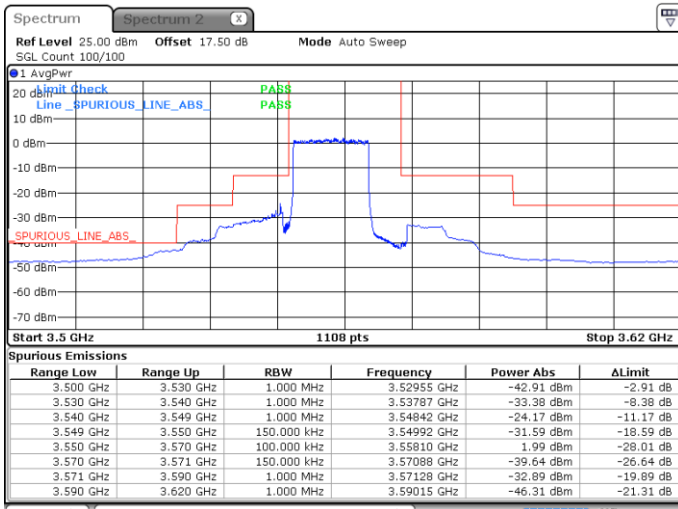

Middle Channel / FullRB

N/A

Date: 30 APR 2020 06:07:55

LTE Band 48 / 10MHz

QPSK

Highest Channel / 1RB0

Highest Channel / 1RBmax

Date: 30 APR 2020 06:03:55

Date: 30 APR 2020 06:19:52

Highest Channel / FullRB

N/A

Date: 30 APR 2020 06:11:54

LTE Band 48 / 15MHz

QPSK

Lowest Channel / 1RB0

Lowest Channel / 1RBmax

Date: 4 MAY 2020 00:29:15

Date: 30 APR 2020 00:49:47

Lowest Channel / FullIRB

N/A

Date: 4 MAY 2020 00:35:52

LTE Band 48 / 15MHz

QPSK

Middle Channel / 1RB0

Highest Channel / 1RB0

Highest Channel / 1RBmax

Date: 4 MAY 2020 00:34:32

Date: 4 MAY 2020 00:46:27

Highest Channel / FullRB

N/A

Date: 4 MAY 2020 00:41:09

LTE Band 48 / 20MHz