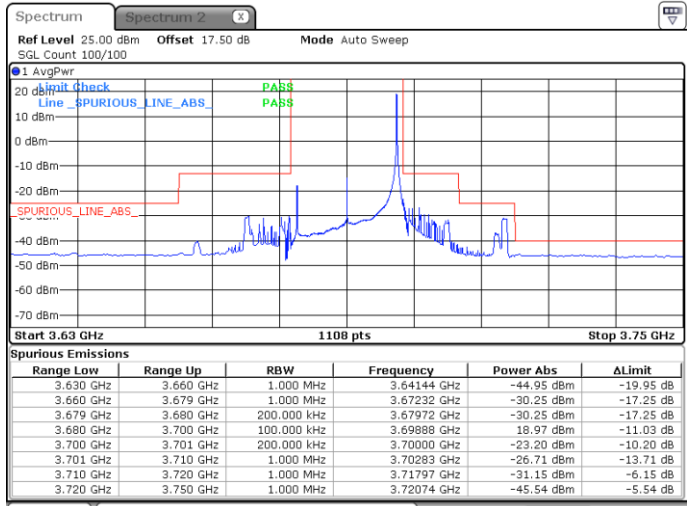

LTE Band 48 / 20MHz

QPSK

Middle Channel / 1RB0

Middle Channel / 1RBmax

Date: 4 MAY 2020 00:59:47

Date: 4 MAY 2020 01:05:04

Middle Channel / FullRB

N/A

Date: 4 MAY 2020 00:51:48

LTE Band 48 / 20MHz

QPSK

Highest Channel / 1RB0

Highest Channel / 1RBmax

Date: 4 MAY 2020 01:03:45

Date: 4 MAY 2020 01:09:02

Highest Channel / FullRB

N/A

Date: 4 MAY 2020 00:55:46

LTE Band 48 / 5MHz

16QAM

Lowest Channel / 1RB0

Lowest Channel / 1RBmax

Date: 30 APR 2020 05:34:30

Date: 30 APR 2020 05:50:34