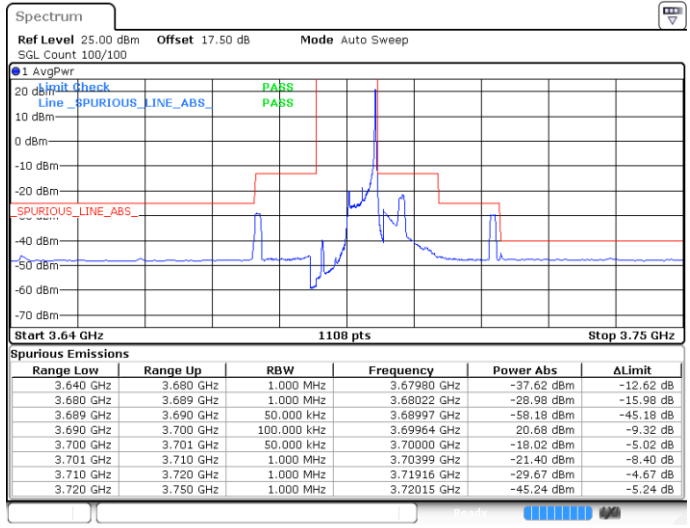

LTE Band 48 / 5MHz

QPSK

Highest Channel / 1RB0

Highest Channel / 1RBmax

Date: 30 APR 2020 05:38:30

Date: 30 APR 2020 05:54:33

Highest Channel / FullRB

N/A

Date: 30 APR 2020 05:46:34

LTE Band 48 / 10MHz

QPSK

Lowest Channel / 1RB0

Lowest Channel / 1RBmax

Date: 30 APR 2020 05:58:35

Date: 30 APR 2020 06:14:34

Lowest Channel / FullIRB