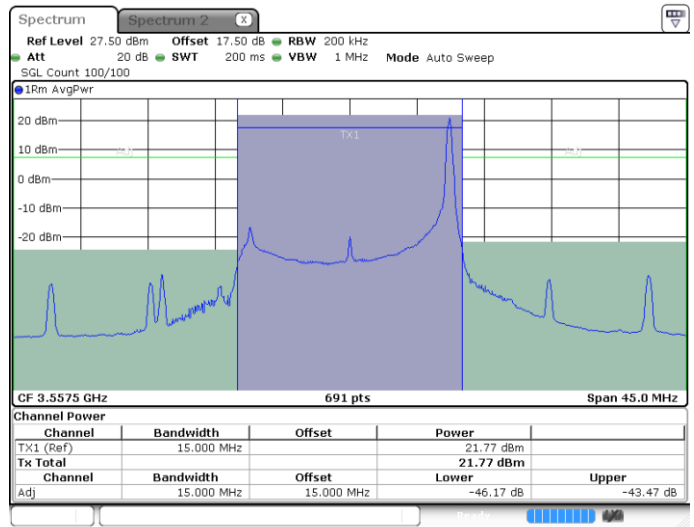

LTE Band 48 / 15MHz

16QAM

Lowest Channel / 1RB0

Lowest Channel / 1RBmax

Date: 4 MAY 2020 02:44:39

Date: 4 MAY 2020 02:50:52

Lowest Channel / FullIRB

N/A