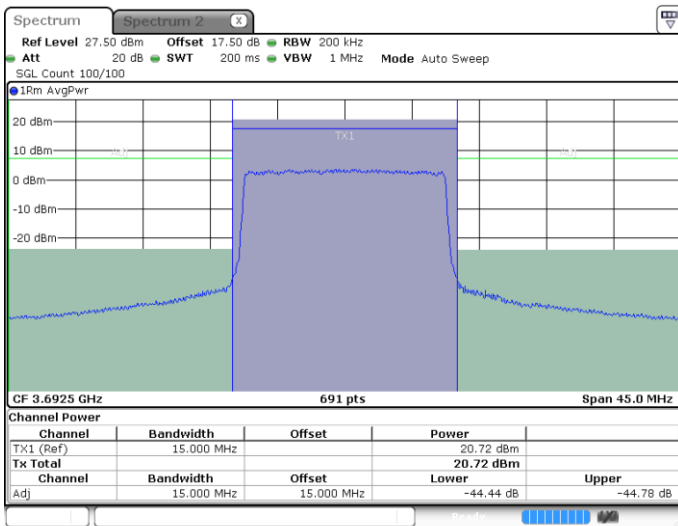

N/A

Date: 4 MAY.2020 02:48:16

LTE Band 48 / 15MHz

16QAM

Highest Channel / 1RB0

Highest Channel / 1RBmax

Date: 4 MAY 2020 02:48:43

Date: 4 MAY 2020 02:52:56

Highest Channel / FullRB

N/A

Date: 4 MAY 2020 02:49:49

LTE Band 48 / 20MHz

16QAM

Lowest Channel / 1RB0

Lowest Channel / 1RBmax

Date: 4 MAY 2020 02:56:28