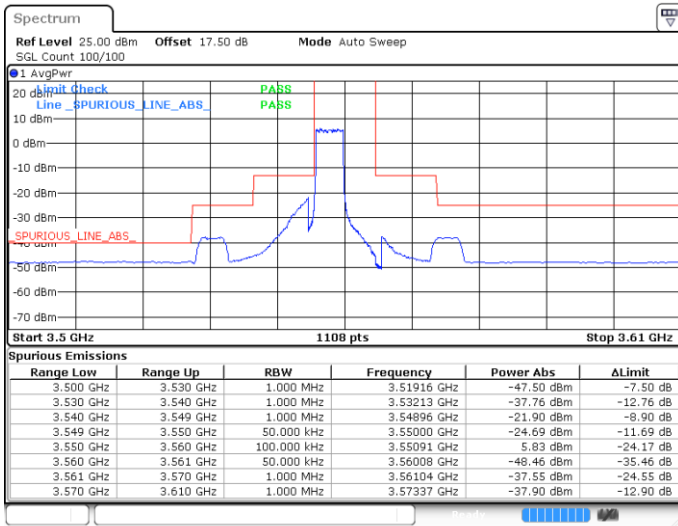

Date: 4 MAY 2020 00:51:48

LTE Band 48 / 20MHz

QPSK

Highest Channel / 1RB0

Highest Channel / 1RBmax

Date: 4 MAY 2020 01:03:45

Date: 4 MAY 2020 01:09:02

Highest Channel / FullRB

N/A

Date: 4 MAY 2020 00:55:46

LTE Band 48 / 5MHz

16QAM

Lowest Channel / 1RB0

Lowest Channel / 1RBmax

Date: 30 APR 2020 05:34:30

Date: 30 APR 2020 05:50:34

Lowest Channel / FullIRB

N/A

Date: 30 APR 2020 05:42:30

LTE Band 48 / 5MHz

16QAM

Middle Channel / 1RB0

Middle Channel / 1RBmax

Date: 30 APR 2020 05:35:50

Date: 30 APR 2020 05:51:54

Middle Channel / FullRB

N/A

Date: 30 APR 2020 05:43:50

LTE Band 48 / 5MHz

16QAM

Highest Channel / 1RB0

Highest Channel / 1RBmax