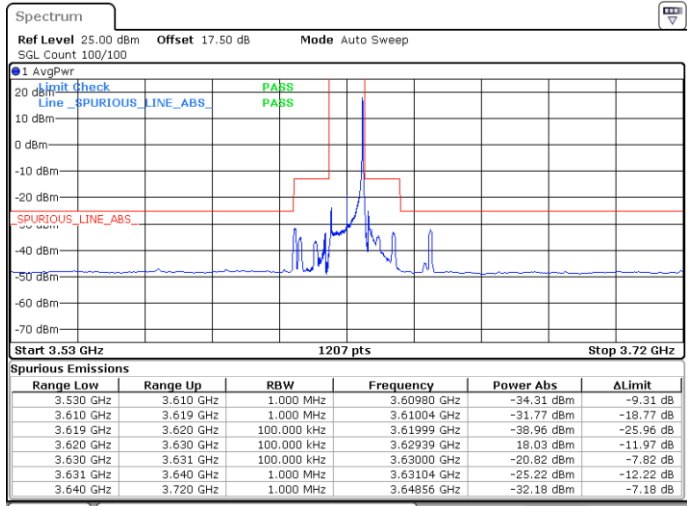

Date: 30 APR 2020 05:39:50

Date: 30 APR 2020 05:55:53

Highest Channel / FullIRB

N/A

Date: 30 APR 2020 05:47:54

LTE Band 48 / 10MHz

16QAM

Lowest Channel / 1RB0

Lowest Channel / 1RBmax

Date: 30 APR 2020 05:57:15

Date: 30 APR 2020 06:13:14

Lowest Channel / FullIRB

N/A

Date: 30 APR 2020 06:05:15

LTE Band 48 / 10MHz

16QAM

MiddleChannel / 1RB0

Middle Channel / 1RBmax

Date: 30 APR 2020 06:01:16

Date: 30 APR 2020 06:17:13

Middle Channel / FullRB

N/A

Date: 30 APR 2020 06:09:14

LTE Band 48 / 10MHz