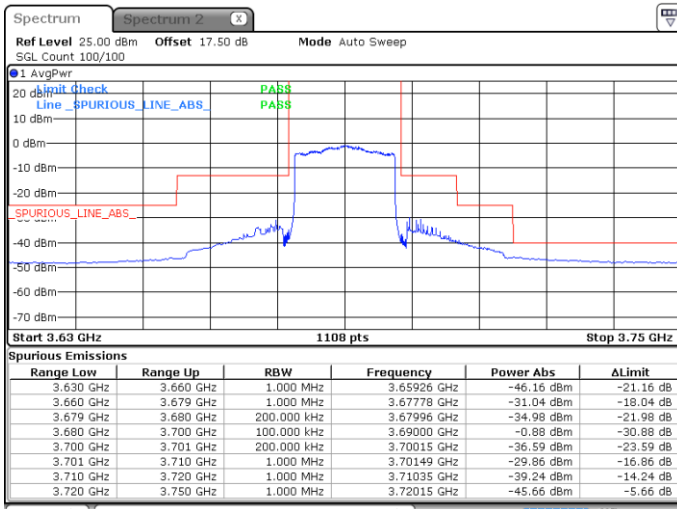

Date: 30 APR 2020 00:53:29

Lowest Channel / FullIRB

N/A

Date: 4 MAY 2020 00:49:08

LTE Band 48 / 20MHz

16QAM

Middle Channel / 1RB0

Middle Channel / 1RBmax

Date: 4 MAY 2020 01:01:06

Date: 4 MAY 2020 01:06:23

Middle Channel / FullRB

N/A

Date: 4 MAY 2020 00:53:07

LTE Band 48 / 20MHz

16QAM

Highest Channel / 1RB0

Highest Channel / 1RBmax

Date: 4 MAY 2020 01:02:25

Date: 4 MAY 2020 01:07:43

Highest Channel / FullRB

N/A

Date: 4 MAY 2020 00:54:27

Conducted Spurious Emission