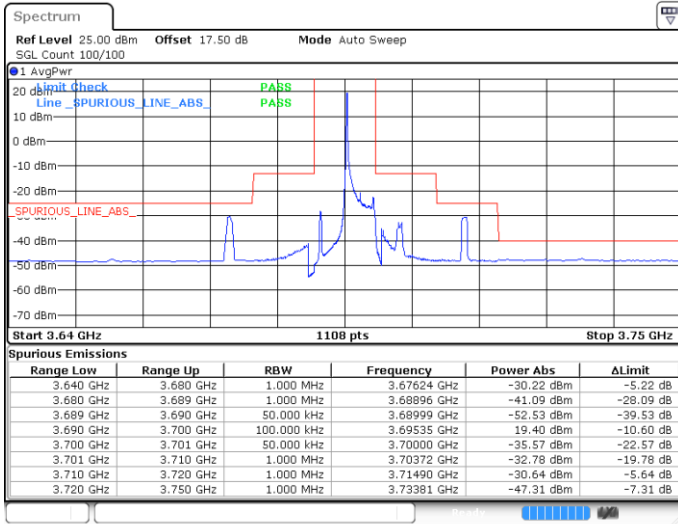

Lowest Channel / FullIRB

N/A

Date: 30 APR 2020 05:42:30

LTE Band 48 / 5MHz

16QAM

Middle Channel / 1RB0

Middle Channel / 1RBmax

Date: 30 APR 2020 05:35:50

Date: 30 APR 2020 05:51:54

Middle Channel / FullRB

N/A

Date: 30 APR 2020 05:43:50

LTE Band 48 / 5MHz

16QAM

Highest Channel / 1RB0

Highest Channel / 1RBmax

Date: 30 APR 2020 05:39:50

Date: 30 APR 2020 05:55:53

Highest Channel / FullIRB

N/A

Date: 30 APR 2020 05:47:54

LTE Band 48 / 10MHz

16QAM

Lowest Channel / 1RB0

Lowest Channel / 1RBmax

Date: 30 APR 2020 05:57:15

Date: 30 APR 2020 06:13:14

Lowest Channel / FullIRB

N/A

Date: 30 APR 2020 06:05:15

LTE Band 48 / 10MHz

16QAM