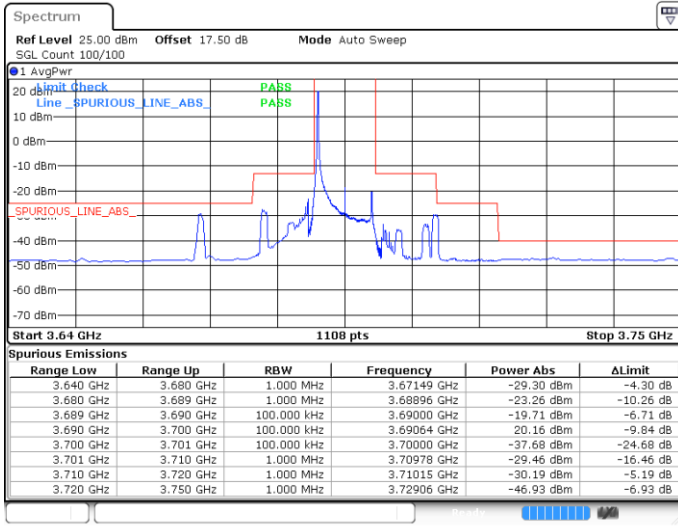

N/A

Date: 30 APR 2020 06:06:35

LTE Band 48 / 10MHz

QPSK

MiddleChannel / 1RB0

Middle Channel / 1RBmax

Date: 30 APR 2020 05:59:56

Date: 30 APR 2020 06:15:54

Middle Channel / FullRB

N/A

Date: 30 APR 2020 06:07:55

LTE Band 48 / 10MHz

QPSK

Highest Channel / 1RB0

Highest Channel / 1RBmax

Date: 30 APR 2020 06:03:55

Date: 30 APR 2020 06:19:52

Highest Channel / FullRB

N/A

Date: 30 APR 2020 06:11:54

LTE Band 48 / 15MHz

QPSK

Lowest Channel / 1RB0

Lowest Channel / 1RBmax