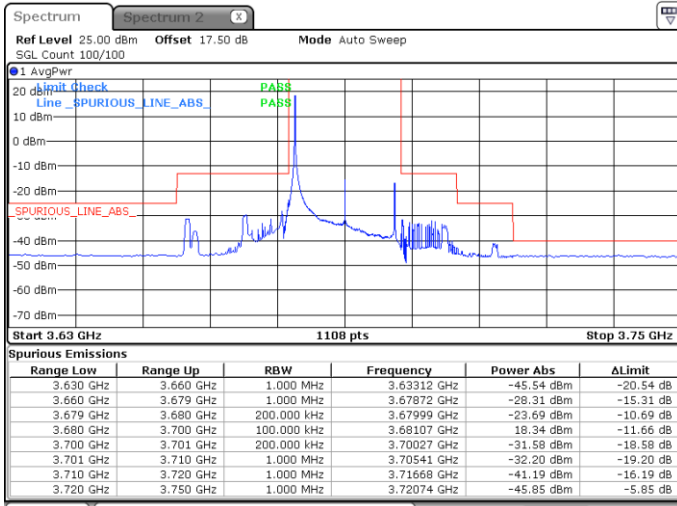

Highest Channel / FullIRB

N/A

Date: 4 MAY 2020 00:42:29

LTE Band 48 / 20MHz

16QAM

Lowest Channel / 1RB0

Lowest Channel / 1RBmax

Date: 4 MAY 2020 00:57:07

Date: 30 APR 2020 00:53:29

Lowest Channel / FullIRB

N/A

Date: 4 MAY 2020 00:49:08

LTE Band 48 / 20MHz

16QAM

Middle Channel / 1RB0

Middle Channel / 1RBmax

Date: 4 MAY 2020 01:01:06

Date: 4 MAY 2020 01:06:23

Middle Channel / FullRB

N/A

Date: 4 MAY 2020 00:53:07

LTE Band 48 / 20MHz

16QAM

Highest Channel / 1RB0

Highest Channel / 1RBmax

Date: 4 MAY 2020 01:02:25

Date: 4 MAY 2020 01:07:43

Highest Channel / FullRB

N/A

Date: 4 MAY 2020 00:54:27

Conducted Spurious Emission