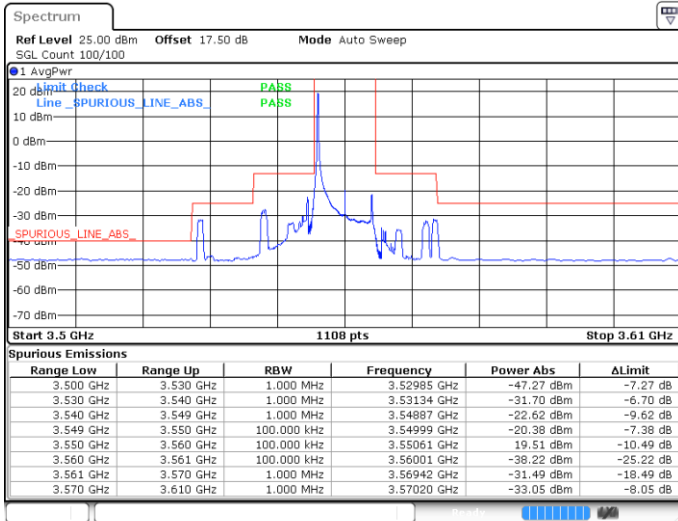

Date: 30 APR 2020 05:51:54

Middle Channel / FullRB

N/A

Date: 30 APR 2020 05:43:50

LTE Band 48 / 5MHz

16QAM

Highest Channel / 1RB0

Highest Channel / 1RBmax

Date: 30 APR 2020 05:39:50

Date: 30 APR 2020 05:55:53

Highest Channel / FullIRB

N/A

Date: 30 APR 2020 05:47:54

LTE Band 48 / 10MHz

16QAM

Lowest Channel / 1RB0

Lowest Channel / 1RBmax

Date: 30 APR 2020 05:57:15

Date: 30 APR 2020 06:13:14

Lowest Channel / FullIRB

N/A

Date: 30 APR 2020 06:05:15

LTE Band 48 / 10MHz

16QAM