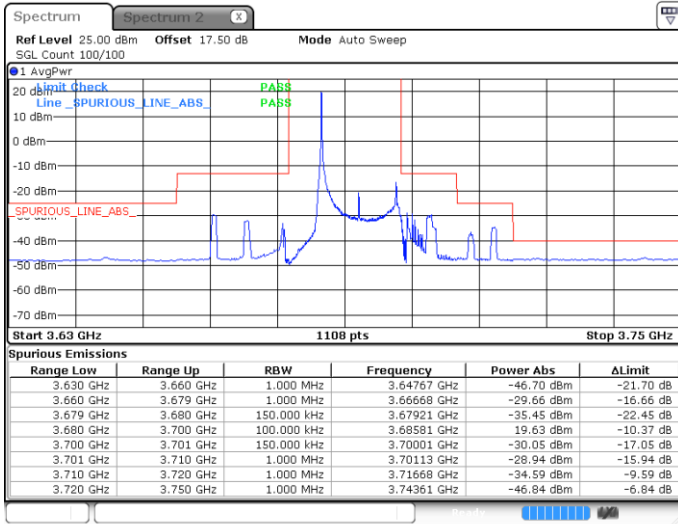

Date: 4 MAY 2020 00:29:15

Date: 30 APR 2020 00:49:47

Lowest Channel / FullIRB

N/A

Date: 4 MAY 2020 00:35:52

LTE Band 48 / 15MHz

QPSK

Middle Channel / 1RB0

Middle Channel / 1RBmax

Date: 4 MAY 2020 00:33:13

Date: 4 MAY 2020 00:45:07

Middle Channel / FullRB

N/A

Date: 4 MAY 2020 00:39:50

LTE Band 48 / 15MHz

QPSK

Highest Channel / 1RB0

Highest Channel / 1RBmax

Date: 4 MAY 2020 00:34:32

Date: 4 MAY 2020 00:46:27

Highest Channel / FullRB

N/A

Date: 4 MAY 2020 00:41:09

LTE Band 48 / 20MHz