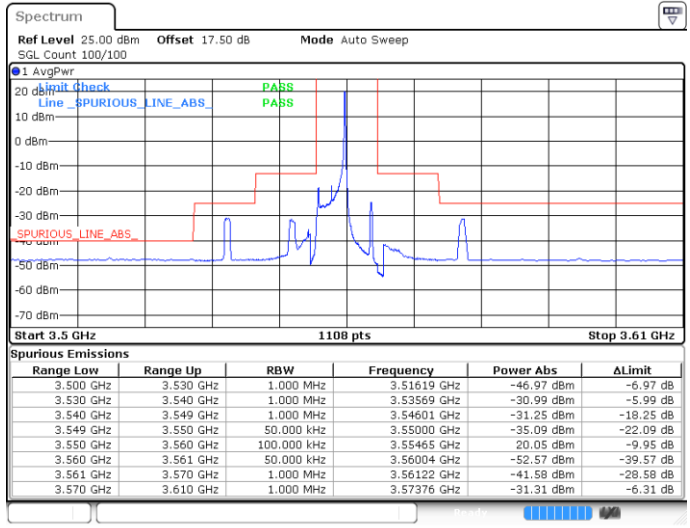

Date: 4 MAY 2020 00:51:48

LTE Band 48 / 20MHz

QPSK

Highest Channel / 1RB0

Highest Channel / 1RBmax

Date: 4 MAY 2020 01:03:45

Date: 4 MAY 2020 01:09:02

Highest Channel / FullRB

N/A

Date: 4 MAY 2020 00:55:46

LTE Band 48 / 5MHz

16QAM

Lowest Channel / 1RB0

Lowest Channel / 1RBmax

Date: 30 APR 2020 05:34:30

Date: 30 APR 2020 05:50:34

Lowest Channel / FullIRB

N/A

Date: 30 APR 2020 05:42:30

LTE Band 48 / 5MHz

16QAM

Middle Channel / 1RB0

Middle Channel / 1RBmax

Date: 30 APR 2020 05:35:50