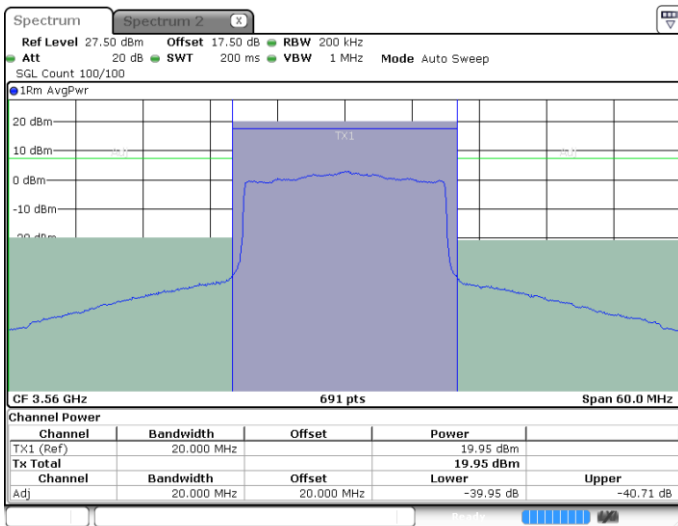

Lowest Channel / FullIRB

N/A

Date: 4 MAY 2020 02:53:27