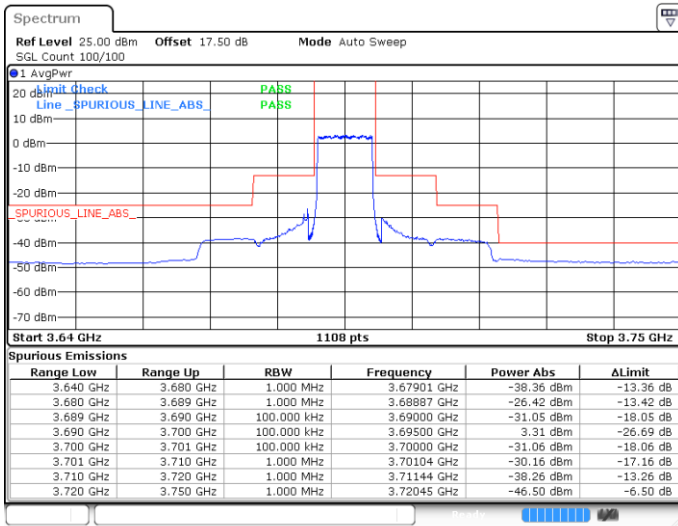

N/A

Date: 30 APR 2020 06:06:35

LTE Band 48 / 10MHz

QPSK

MiddleChannel / 1RB0

Middle Channel / 1RBmax

Date: 30 APR 2020 05:59:56

Date: 30 APR 2020 06:15:54

Middle Channel / FullRB

N/A

Date: 30 APR 2020 06:07:55

LTE Band 48 / 10MHz

QPSK

Highest Channel / 1RB0

Highest Channel / 1RBmax

Date: 30 APR 2020 06:03:55

Date: 30 APR 2020 06:19:52

Highest Channel / FullRB

N/A

Date: 30 APR 2020 06:11:54

LTE Band 48 / 15MHz

QPSK

Lowest Channel / 1RB0

Lowest Channel / 1RBmax