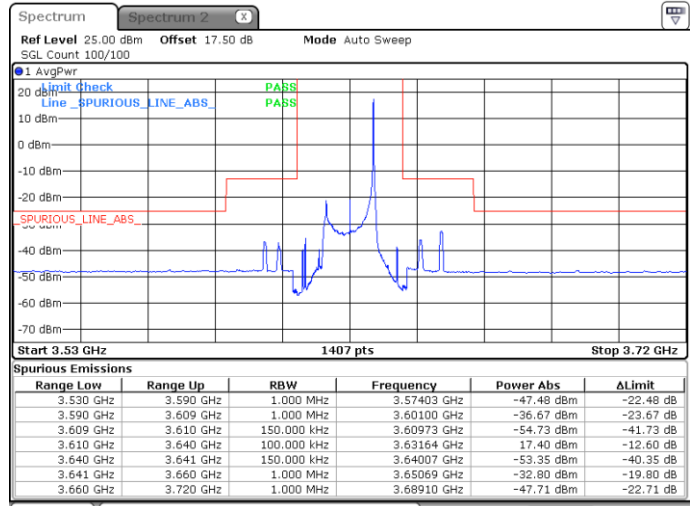

LTE Band 48 / 15MHz

16QAM

Lowest Channel / 1RB0

Lowest Channel / 1RBmax

Date: 4 MAY 2020 00:30:34

Date: 30 APR 2020 00:50:55

Lowest Channel / FullRB

N/A

Date: 4 MAY 2020 00:37:12

LTE Band 48 / 15MHz

16QAM

Middle Channel / 1RB0

Middle Channel / 1RBmax

Date: 4 MAY 2020 00:31:54

Date: 4 MAY 2020 00:43:48

Middle Channel / FullRB

N/A

Date: 4 MAY 2020 00:38:31

LTE Band 48 / 15MHz

16QAM

Highest Channel / 1RB0

Highest Channel / 1RBmax

Date: 30 APR 2020 00:52:09

Date: 4 MAY 2020 00:47:47

Highest Channel / FullIRB

N/A

Date: 4 MAY 2020 00:42:29

LTE Band 48 / 20MHz

16QAM

Lowest Channel / 1RB0

Lowest Channel / 1RBmax

Date: 4 MAY 2020 00:57:07