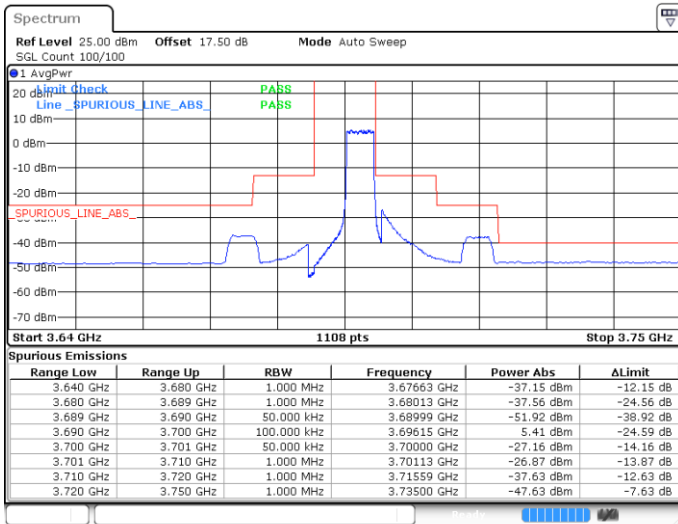

Lowest Channel / FullIRB

N/A

Date: 30 APR 2020 05:42:30

LTE Band 48 / 5MHz

16QAM

Middle Channel / 1RB0

Middle Channel / 1RBmax

Date: 30 APR 2020 05:35:50

Date: 30 APR 2020 05:51:54

Middle Channel / FullRB

N/A

Date: 30 APR 2020 05:43:50

LTE Band 48 / 5MHz

16QAM

Highest Channel / 1RB0

Highest Channel / 1RBmax

Date: 30 APR 2020 05:39:50

Date: 30 APR 2020 05:55:53

Highest Channel / FullIRB

N/A

Date: 30 APR 2020 05:47:54

LTE Band 48 / 10MHz

16QAM

Lowest Channel / 1RB0

Lowest Channel / 1RBmax

Date: 30 APR 2020 05:57:15

Date: 30 APR 2020 06:13:14

Lowest Channel / FullIRB

N/A

Date: 30 APR 2020 06:05:15

LTE Band 48 / 10MHz

16QAM