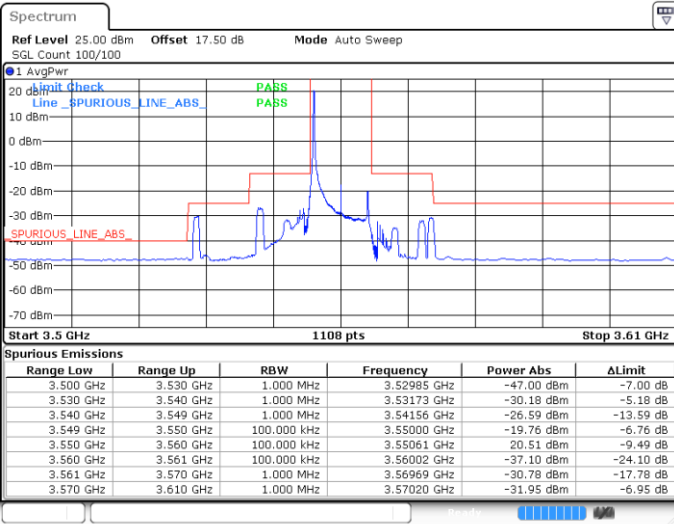

LTE Band 48 / 5MHz

QPSK

Highest Channel / 1RB0

Highest Channel / 1RBmax

Date: 30 APR 2020 05:38:30

Date: 30 APR 2020 05:54:33

Highest Channel / FullRB

N/A

Date: 30 APR 2020 05:46:34

LTE Band 48 / 10MHz

QPSK

Lowest Channel / 1RB0

Lowest Channel / 1RBmax

Date: 30 APR 2020 05:58:35

Date: 30 APR 2020 06:14:34

Lowest Channel / FullIRB

N/A

Date: 30 APR 2020 06:06:35

LTE Band 48 / 10MHz

QPSK

MiddleChannel / 1RB0

Middle Channel / 1RBmax

Date: 30 APR 2020 05:59:56

Date: 30 APR 2020 06:15:54