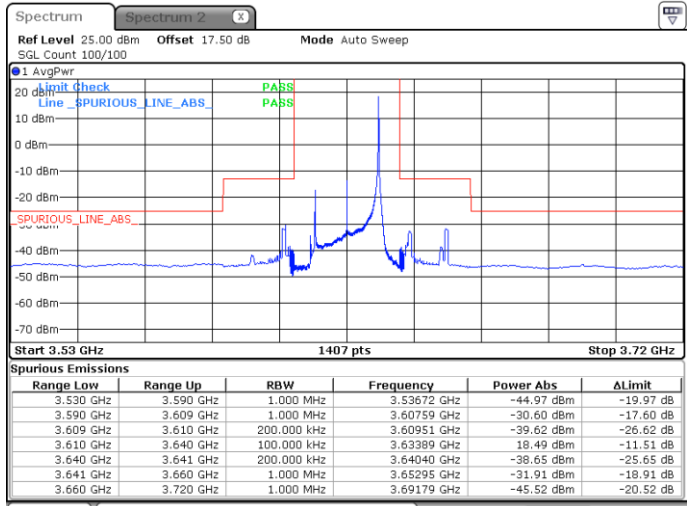

Highest Channel / 1RB0

Highest Channel / 1RBmax

Date: 4 MAY 2020 00:34:32

Date: 4 MAY 2020 00:46:27

Highest Channel / FullRB

N/A

Date: 4 MAY 2020 00:41:09

LTE Band 48 / 20MHz

QPSK

Lowest Channel / 1RB0

Lowest Channel / 1RBmax

Date: 4 MAY 2020 00:58:27

Date: 30 APR 2020 00:54:36

Lowest Channel / FullRB

N/A

Date: 4 MAY 2020 00:50:29

LTE Band 48 / 20MHz

QPSK

Middle Channel / 1RB0

Middle Channel / 1RBmax

Date: 4 MAY 2020 00:59:47

Date: 4 MAY 2020 01:05:04

Middle Channel / FullRB

N/A

Date: 4 MAY 2020 00:51:48

LTE Band 48 / 20MHz

QPSK

Highest Channel / 1RB0

Highest Channel / 1RBmax

Date: 4 MAY 2020 01:03:45

Date: 4 MAY 2020 01:09:02

Highest Channel / FullRB