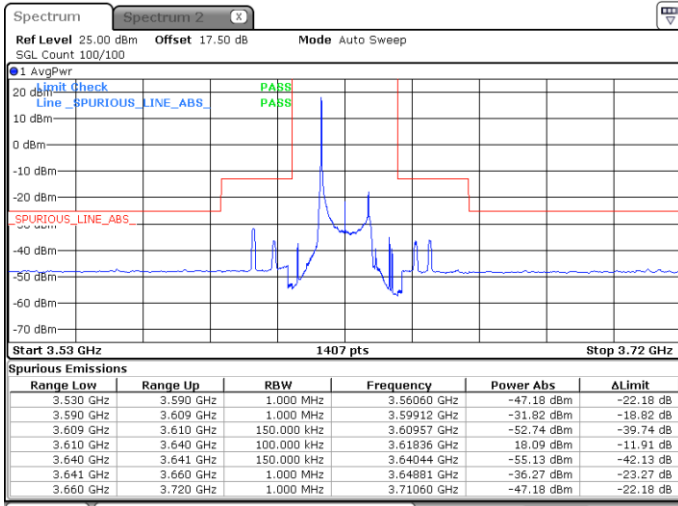

Date: 30 APR 2020 06:19:52

Highest Channel / FullRB

N/A

Date: 30 APR 2020 06:11:54

LTE Band 48 / 15MHz

QPSK

Lowest Channel / 1RB0

Lowest Channel / 1RBmax

Date: 4 MAY 2020 00:29:15

Date: 30 APR 2020 00:49:47

Lowest Channel / FullIRB

N/A

Date: 4 MAY 2020 00:35:52

LTE Band 48 / 15MHz

QPSK

Middle Channel / 1RB0

Middle Channel / 1RBmax

Date: 4 MAY 2020 00:33:13

Date: 4 MAY 2020 00:45:07

Middle Channel / FullRB

N/A

Date: 4 MAY 2020 00:39:50

LTE Band 48 / 15MHz

QPSK

Highest Channel / 1RB0

Highest Channel / 1RBmax

Date: 4 MAY 2020 00:34:32

Date: 4 MAY 2020 00:46:27

Highest Channel / FullRB

N/A

Date: 4 MAY 2020 00:41:09

LTE Band 48 / 20MHz