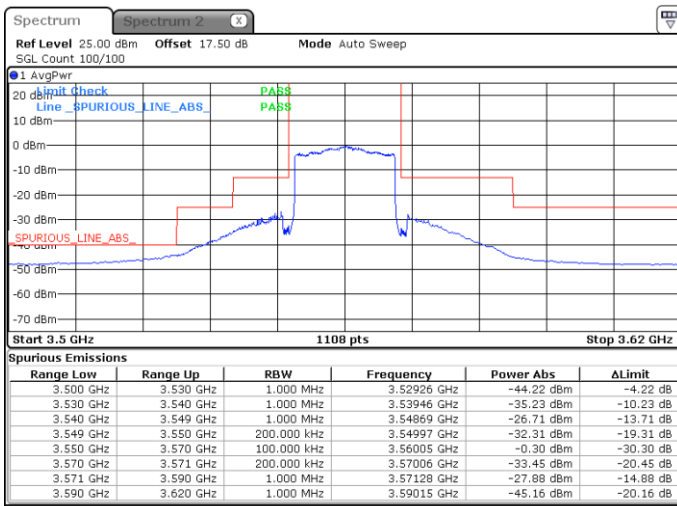

N/A

Date: 4 MAY 2020 00:38:31

LTE Band 48 / 15MHz

16QAM

Highest Channel / 1RB0

Highest Channel / 1RBmax

Date: 30 APR 2020 00:52:09

Date: 4 MAY 2020 00:47:47

Highest Channel / FullIRB

N/A

Date: 4 MAY 2020 00:42:29

LTE Band 48 / 20MHz

16QAM

Lowest Channel / 1RB0

Lowest Channel / 1RBmax

Date: 4 MAY 2020 00:57:07

Date: 30 APR 2020 00:53:29

Lowest Channel / FullIRB

N/A

Date: 4 MAY 2020 00:49:08

LTE Band 48 / 20MHz

16QAM

Middle Channel / 1RB0

Middle Channel / 1RBmax

Date: 4 MAY 2020 01:01:06

Date: 4 MAY 2020 01:06:23

Middle Channel / FullRB

N/A

Date: 4 MAY 2020 00:53:07

LTE Band 48 / 20MHz

16QAM

Highest Channel / 1RB0