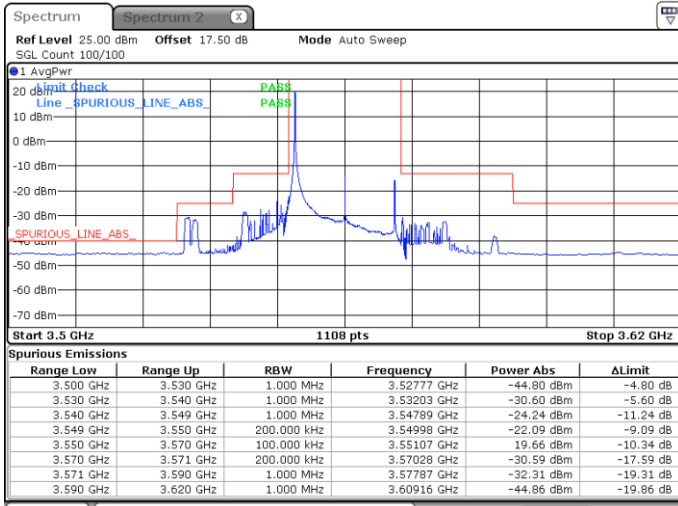

Middle Channel / 1RBmax

Date: 4 MAY 2020 00:33:13

Date: 4 MAY 2020 00:45:07

Middle Channel / FullRB

N/A

Date: 4 MAY 2020 00:39:50

LTE Band 48 / 15MHz

QPSK

Highest Channel / 1RB0

Highest Channel / 1RBmax

Date: 4 MAY 2020 00:34:32

Date: 4 MAY 2020 00:46:27

Highest Channel / FullRB

N/A

Date: 4 MAY 2020 00:41:09

LTE Band 48 / 20MHz

QPSK

Lowest Channel / 1RB0

Lowest Channel / 1RBmax

Date: 4 MAY 2020 00:58:27

Date: 30 APR 2020 00:54:36

Lowest Channel / FullRB

N/A

Date: 4 MAY 2020 00:50:29