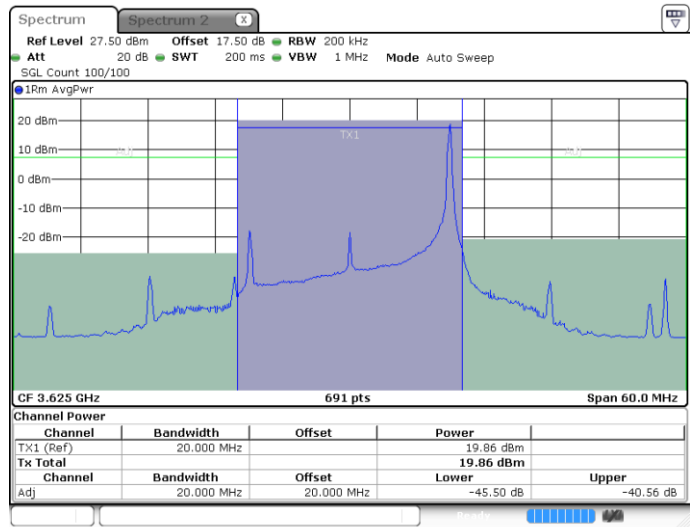

Date: 4 MAY 2020 03:00:57