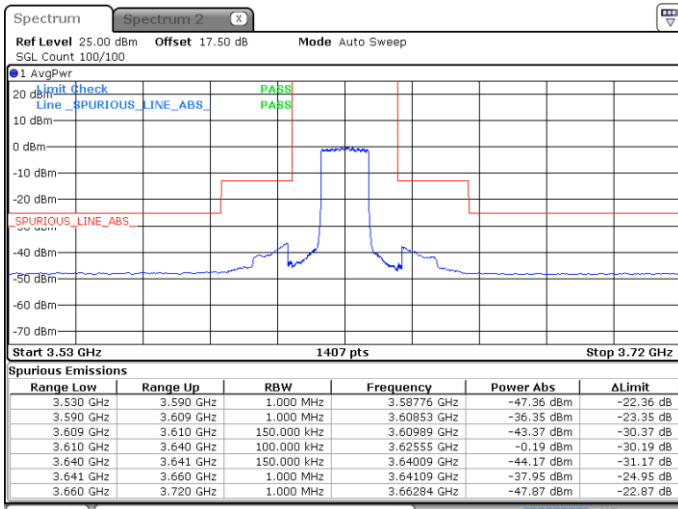

Date: 4 MAY 2020 00:29:15

Date: 30 APR 2020 00:49:47

Lowest Channel / FullIRB

N/A

Date: 4 MAY 2020 00:35:52

LTE Band 48 / 15MHz

QPSK

Middle Channel / 1RB0

Middle Channel / 1RBmax

Date: 4 MAY 2020 00:33:13

Date: 4 MAY 2020 00:45:07

Middle Channel / FullRB

N/A

Date: 4 MAY 2020 00:39:50

LTE Band 48 / 15MHz

QPSK

Highest Channel / 1RB0

Highest Channel / 1RBmax

Date: 4 MAY 2020 00:34:32

Date: 4 MAY 2020 00:46:27

Highest Channel / FullRB

N/A

Date: 4 MAY 2020 00:41:09

LTE Band 48 / 20MHz

QPSK

Lowest Channel / 1RB0

Lowest Channel / 1RBmax

Date: 4 MAY 2020 00:58:27

Date: 30 APR 2020 00:54:36

Lowest Channel / FullRB

N/A

Date: 4 MAY 2020 00:50:29