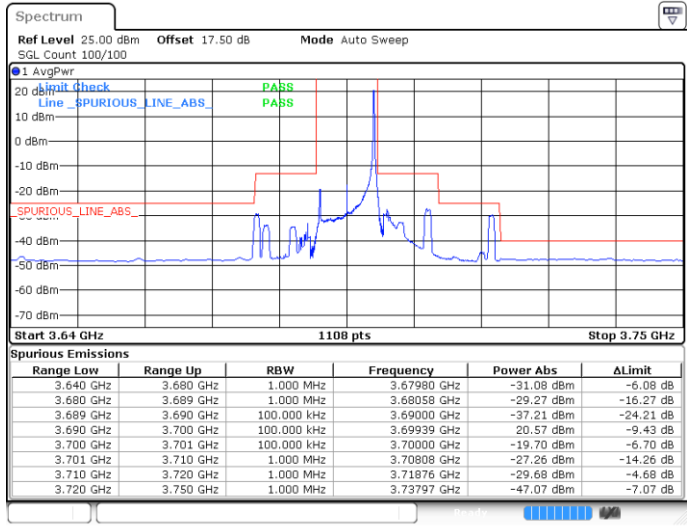

Middle Channel / FullRB

N/A

Date: 30 APR 2020 06:07:55

LTE Band 48 / 10MHz

QPSK

Highest Channel / 1RB0

Highest Channel / 1RBmax

Date: 30 APR 2020 06:03:55

Date: 30 APR 2020 06:19:52

Highest Channel / FullRB

N/A

Date: 30 APR 2020 06:11:54

LTE Band 48 / 15MHz

QPSK

Lowest Channel / 1RB0

Lowest Channel / 1RBmax