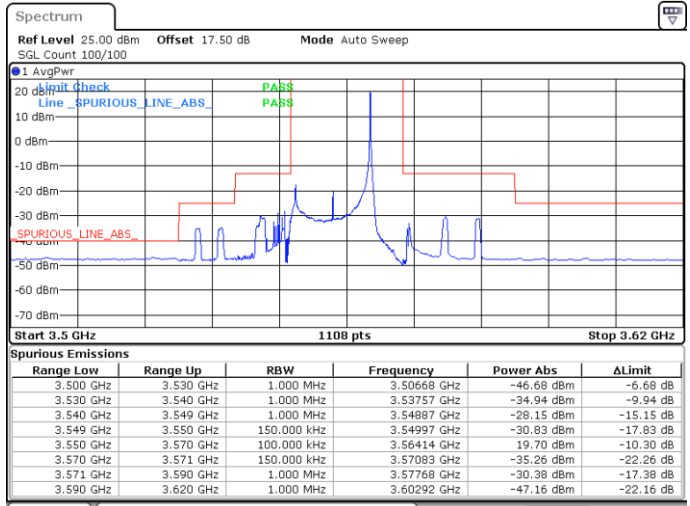

Middle Channel / FullRB

N/A

Date: 30 APR 2020 06:07:55

LTE Band 48 / 10MHz

QPSK

Highest Channel / 1RB0

Highest Channel / 1RBmax

Date: 30 APR 2020 06:03:55

Date: 30 APR 2020 06:19:52

Highest Channel / FullRB

N/A

Date: 30 APR 2020 06:11:54

LTE Band 48 / 15MHz

QPSK

Lowest Channel / 1RB0

Lowest Channel / 1RBmax

Date: 4 MAY 2020 00:29:15

Date: 30 APR 2020 00:49:47

Lowest Channel / FullIRB

N/A

Date: 4 MAY 2020 00:35:52

LTE Band 48 / 15MHz

QPSK

Middle Channel / 1RB0