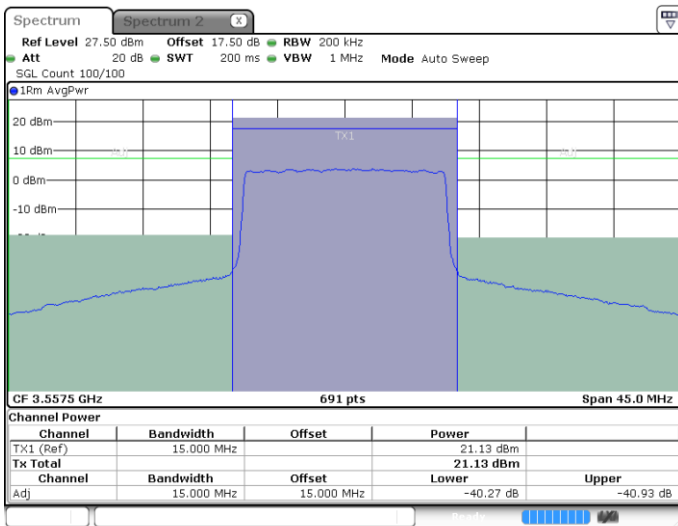

LTE Band 48 / 15MHz

16QAM

Lowest Channel / 1RB0

Lowest Channel / 1RBmax

Date: 4 MAY 2020 02:44:39

Date: 4 MAY 2020 02:50:52

Lowest Channel / FullIRB

N/A