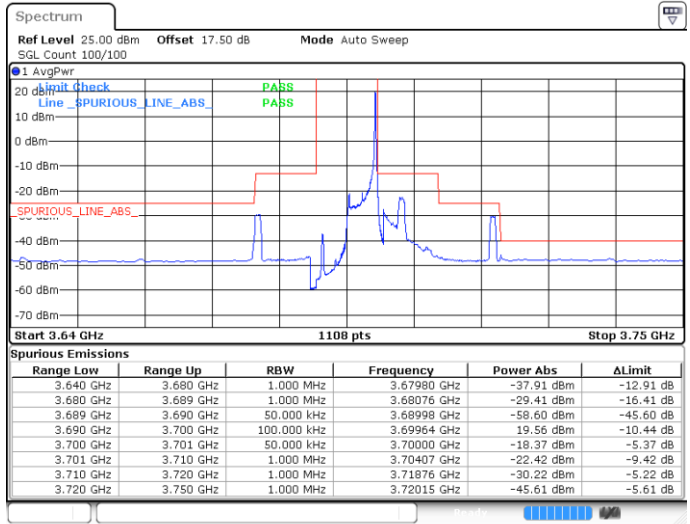

Lowest Channel / FullIRB

N/A

Date: 30 APR 2020 05:42:30

LTE Band 48 / 5MHz

16QAM

Middle Channel / 1RB0

Middle Channel / 1RBmax

Date: 30 APR 2020 05:35:50

Date: 30 APR 2020 05:51:54

Middle Channel / FullRB

N/A

Date: 30 APR 2020 05:43:50

LTE Band 48 / 5MHz

16QAM

Highest Channel / 1RB0

Highest Channel / 1RBmax

Date: 30 APR 2020 05:39:50

Date: 30 APR 2020 05:55:53

Highest Channel / FullIRB

N/A

Date: 30 APR 2020 05:47:54

LTE Band 48 / 10MHz

16QAM

Lowest Channel / 1RB0

Lowest Channel / 1RBmax

Date: 30 APR 2020 05:57:15

Date: 30 APR 2020 06:13:14

Lowest Channel / FullIRB

N/A

Date: 30 APR 2020 06:05:15

LTE Band 48 / 10MHz

16QAM