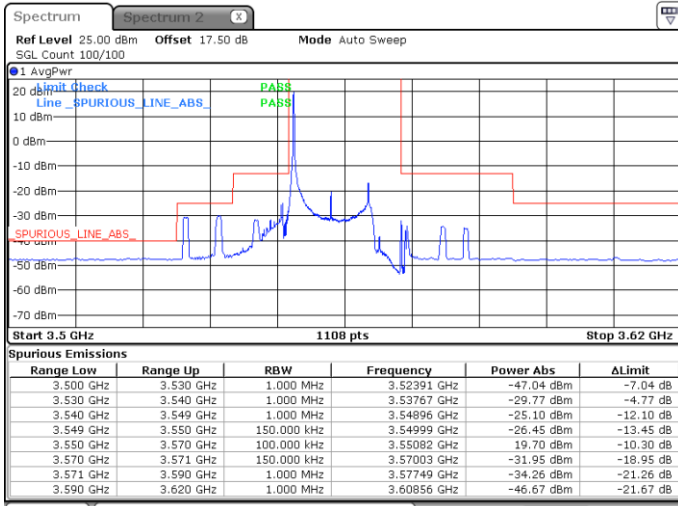

Middle Channel / FullRB

N/A

Date: 30 APR 2020 06:07:55

LTE Band 48 / 10MHz

QPSK

Highest Channel / 1RB0

Highest Channel / 1RBmax

Date: 30 APR 2020 06:03:55

Date: 30 APR 2020 06:19:52

Highest Channel / FullRB

N/A

Date: 30 APR 2020 06:11:54

LTE Band 48 / 15MHz

QPSK

Lowest Channel / 1RB0

Lowest Channel / 1RBmax

Date: 4 MAY 2020 00:29:15

Date: 30 APR 2020 00:49:47

Lowest Channel / FullIRB

N/A

Date: 4 MAY 2020 00:35:52

LTE Band 48 / 15MHz

QPSK

Middle Channel / 1RB0