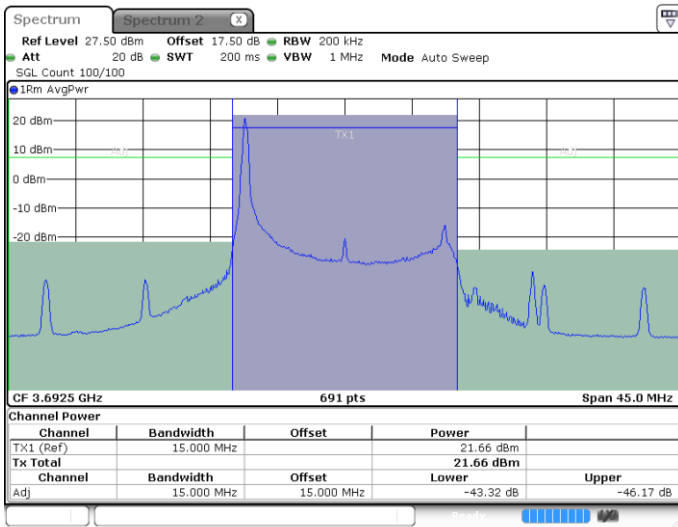

N/A

Date: 4 MAY.2020 02:48:16

LTE Band 48 / 15MHz

16QAM

Highest Channel / 1RB0

Highest Channel / 1RBmax

Date: 4 MAY 2020 02:48:43

Date: 4 MAY 2020 02:52:56