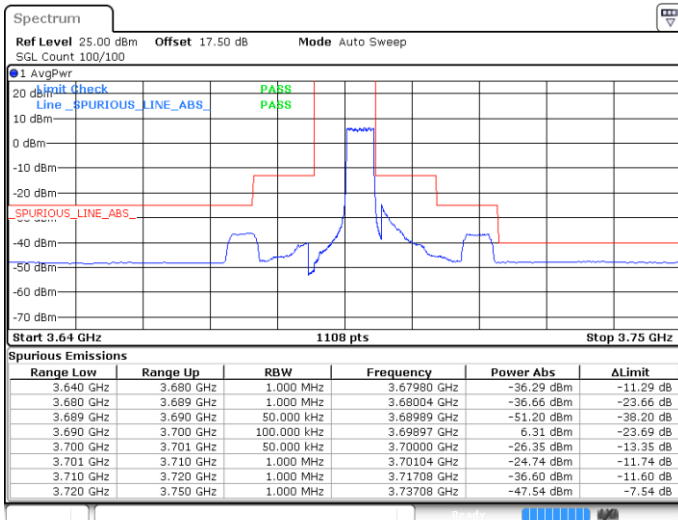

LTE Band 48 / 5MHz

QPSK

Highest Channel / 1RB0

Highest Channel / 1RBmax

Date: 30 APR 2020 05:38:30

Date: 30 APR 2020 05:54:33

Highest Channel / FullRB

N/A

Date: 30 APR 2020 05:46:34

LTE Band 48 / 10MHz

QPSK

Lowest Channel / 1RB0

Lowest Channel / 1RBmax

Date: 30 APR 2020 05:58:35

Date: 30 APR 2020 06:14:34

Lowest Channel / FullIRB