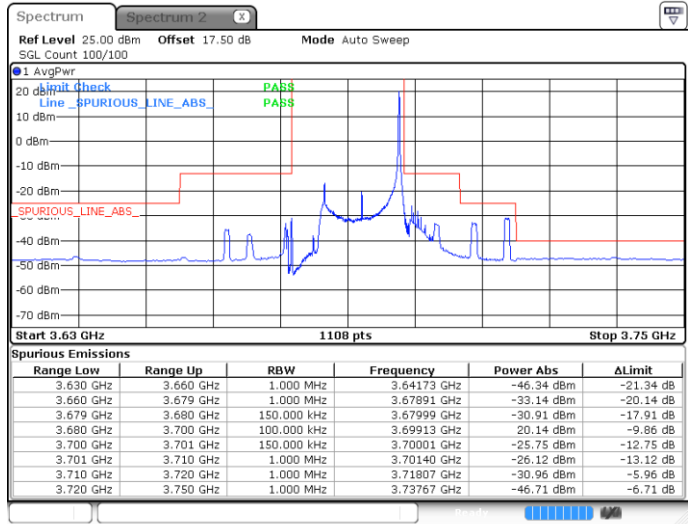

Date: 4 MAY 2020 00:29:15

Date: 30 APR 2020 00:49:47

Lowest Channel / FullIRB

N/A

Date: 4 MAY 2020 00:35:52

LTE Band 48 / 15MHz

QPSK

Middle Channel / 1RB0

Middle Channel / 1RBmax

Date: 4 MAY 2020 00:33:13

Date: 4 MAY 2020 00:45:07

Middle Channel / FullRB

N/A

Date: 4 MAY 2020 00:39:50

LTE Band 48 / 15MHz

QPSK

Highest Channel / 1RB0

Highest Channel / 1RBmax

Date: 4 MAY 2020 00:34:32

Date: 4 MAY 2020 00:46:27

Highest Channel / FullRB

N/A

Date: 4 MAY 2020 00:41:09

LTE Band 48 / 20MHz