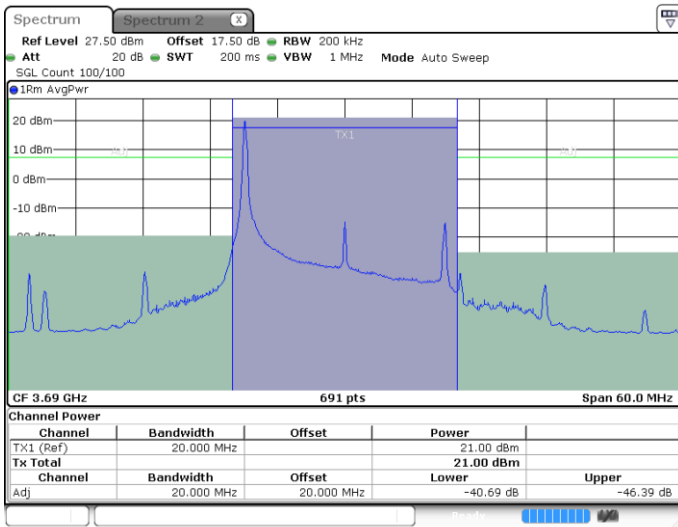

Date: 4 MAY 2020 02:57:57

Date: 4 MAY 2020 03:00:57

Middle Channel / FullRB

N/A

Date: 4 MAY 2020 02:54:57

LTE Band 48 / 20MHz

16QAM

Highest Channel / 1RB0

Highest Channel / 1RBmax

Date: 4 MAY 2020 02:58:27

Date: 4 MAY 2020 03:01:27

Highest Channel / FullRB

N/A

Date: 4 MAY 2020 02:55:27

Conducted Band Edge

LTE Band 48 / 5MHz