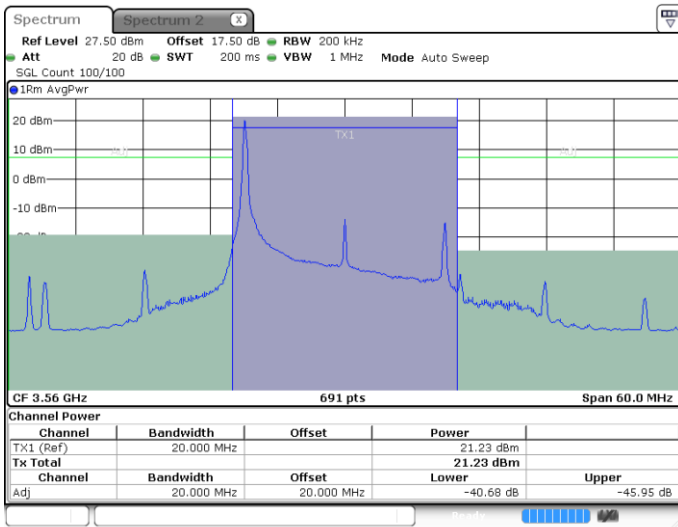

Highest Channel / FullRB

N/A

Date: 4 MAY 2020 02:49:49

LTE Band 48 / 20MHz

16QAM

Lowest Channel / 1RB0

Lowest Channel / 1RBmax

Date: 4 MAY 2020 02:56:28