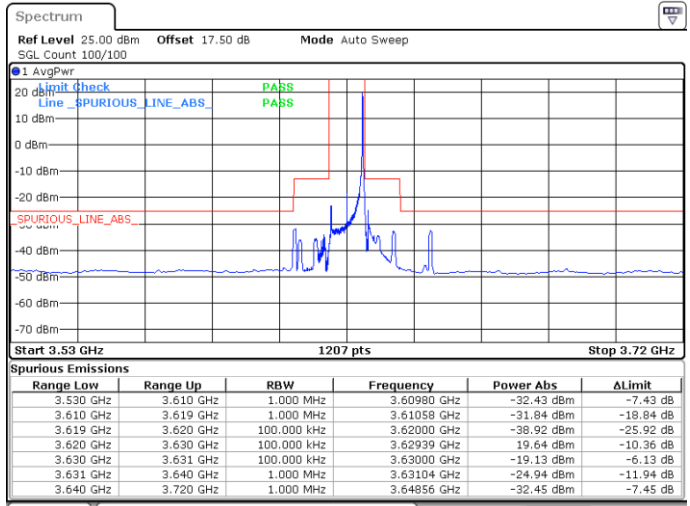

Date: 30 APR 2020 05:46:34

LTE Band 48 / 10MHz

QPSK

Lowest Channel / 1RB0

Lowest Channel / 1RBmax

Date: 30 APR 2020 05:58:35

Date: 30 APR 2020 06:14:34

Lowest Channel / FullIRB

N/A

Date: 30 APR 2020 06:06:35

LTE Band 48 / 10MHz

QPSK

MiddleChannel / 1RB0

Middle Channel / 1RBmax

Date: 30 APR 2020 05:59:56

Date: 30 APR 2020 06:15:54

Middle Channel / FullRB

N/A

Date: 30 APR 2020 06:07:55

LTE Band 48 / 10MHz

QPSK

Highest Channel / 1RB0

Highest Channel / 1RBmax

Date: 30 APR 2020 06:03:55

Date: 30 APR 2020 06:19:52

Highest Channel / FullRB

N/A

Date: 30 APR 2020 06:11:54

LTE Band 48 / 15MHz

QPSK

Lowest Channel / 1RB0

Lowest Channel / 1RBmax