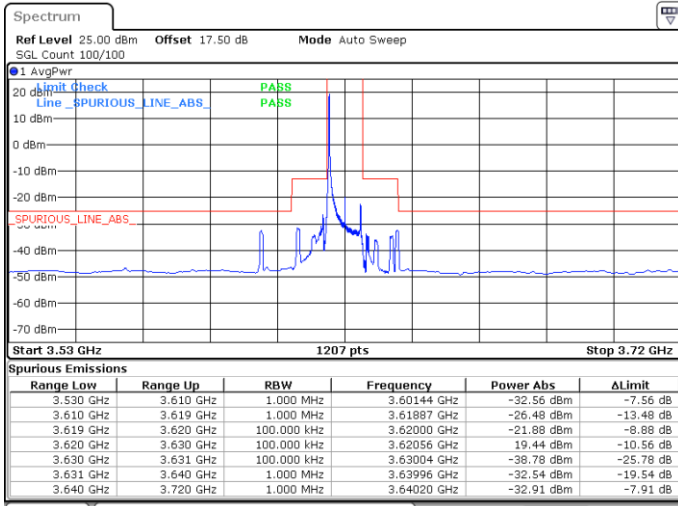

Date: 30 APR 2020 05:46:34

LTE Band 48 / 10MHz

QPSK

Lowest Channel / 1RB0

Lowest Channel / 1RBmax

Date: 30 APR 2020 05:58:35

Date: 30 APR 2020 06:14:34

Lowest Channel / FullIRB

N/A

Date: 30 APR 2020 06:06:35

LTE Band 48 / 10MHz

QPSK

MiddleChannel / 1RB0

Middle Channel / 1RBmax

Date: 30 APR 2020 05:59:56

Date: 30 APR 2020 06:15:54

Middle Channel / FullRB

N/A

Date: 30 APR 2020 06:07:55

LTE Band 48 / 10MHz

QPSK

Highest Channel / 1RB0

Highest Channel / 1RBmax

Date: 30 APR 2020 06:03:55

Date: 30 APR 2020 06:19:52

Highest Channel / FullRB

N/A

Date: 30 APR 2020 06:11:54

LTE Band 48 / 15MHz

QPSK

Lowest Channel / 1RB0

Lowest Channel / 1RBmax