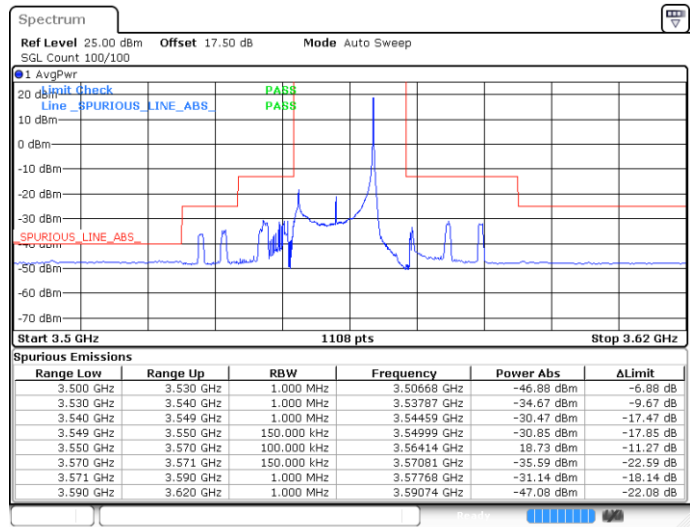

LTE Band 48 / 15MHz

16QAM

Lowest Channel / 1RB0

Lowest Channel / 1RBmax

Date: 4 MAY 2020 00:30:34

Date: 30 APR 2020 00:50:55

Lowest Channel / FullRB

N/A

Date: 4 MAY 2020 00:37:12

LTE Band 48 / 15MHz

16QAM

Middle Channel / 1RB0

Middle Channel / 1RBmax

Date: 4 MAY 2020 00:31:54

Date: 4 MAY 2020 00:43:48

Middle Channel / FullRB