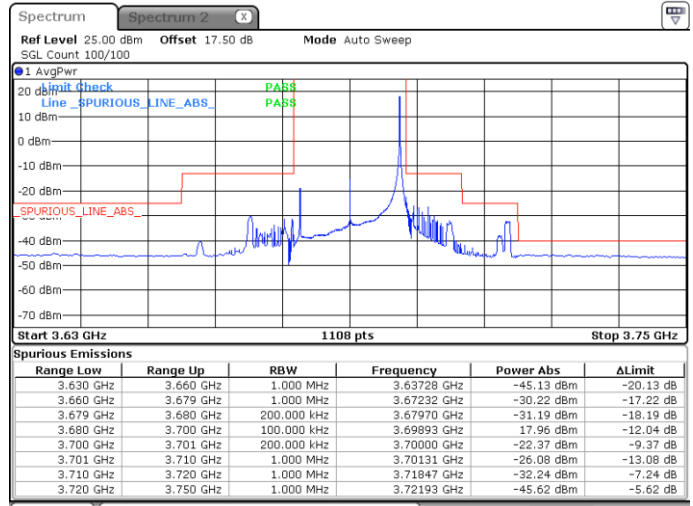

Highest Channel / FullIRB

N/A

Date: 4 MAY 2020 00:42:29

LTE Band 48 / 20MHz

16QAM

Lowest Channel / 1RB0

Lowest Channel / 1RBmax

Date: 4 MAY 2020 00:57:07

Date: 30 APR 2020 00:53:29

Lowest Channel / FullIRB

N/A

Date: 4 MAY 2020 00:49:08

LTE Band 48 / 20MHz

16QAM

Middle Channel / 1RB0

Middle Channel / 1RBmax

Date: 4 MAY 2020 01:01:06

Date: 4 MAY 2020 01:06:23

Middle Channel / FullRB

N/A

Date: 4 MAY 2020 00:53:07

LTE Band 48 / 20MHz

16QAM

Highest Channel / 1RB0

Highest Channel / 1RBmax

Date: 4 MAY 2020 01:02:25

Date: 4 MAY 2020 01:07:43

Highest Channel / FullRB

N/A

Date: 4 MAY 2020 00:54:27

Conducted Spurious Emission