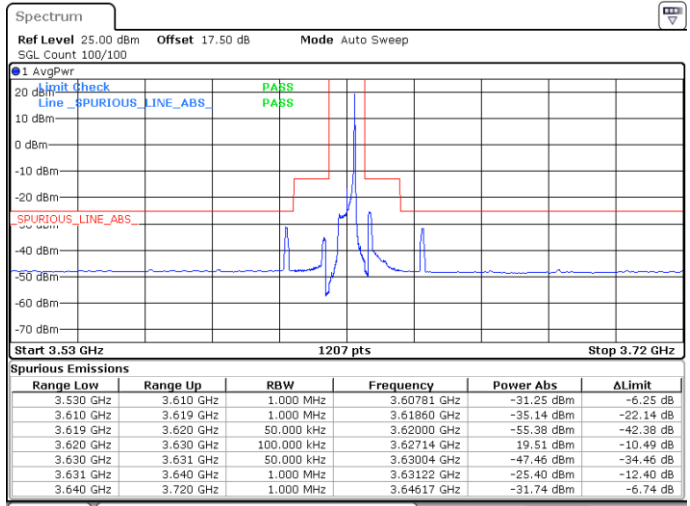

Date: 30 APR 2020 05:53:14