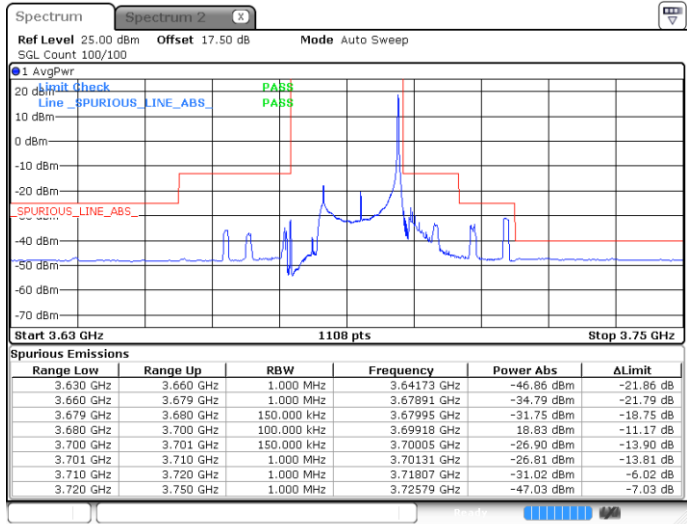

Date: 4 MAY 2020 00:37:12

LTE Band 48 / 15MHz

16QAM

Middle Channel / 1RB0

Middle Channel / 1RBmax

Date: 4 MAY 2020 00:31:54

Date: 4 MAY 2020 00:43:48

Middle Channel / FullRB

N/A

Date: 4 MAY 2020 00:38:31

LTE Band 48 / 15MHz

16QAM

Highest Channel / 1RB0

Highest Channel / 1RBmax

Date: 30 APR 2020 00:52:09

Date: 4 MAY 2020 00:47:47

Highest Channel / FullIRB

N/A

Date: 4 MAY 2020 00:42:29

LTE Band 48 / 20MHz

16QAM

Lowest Channel / 1RB0

Lowest Channel / 1RBmax

Date: 4 MAY 2020 00:57:07