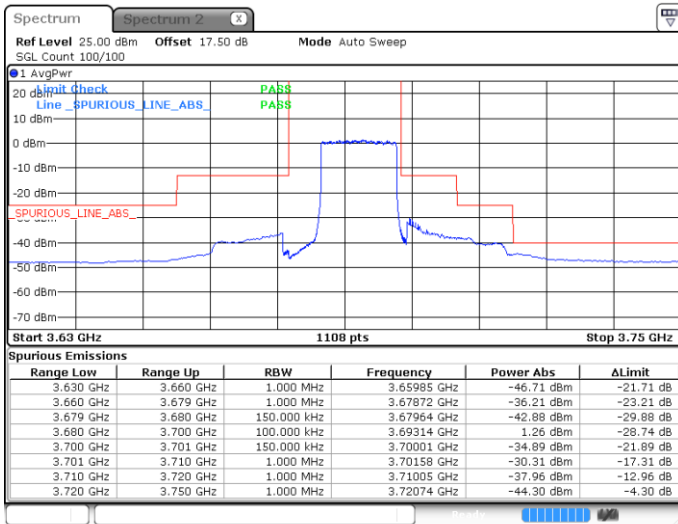

Middle Channel / 1RBmax

Date: 4 MAY 2020 00:33:13

Date: 4 MAY 2020 00:45:07

Middle Channel / FullRB

N/A

Date: 4 MAY 2020 00:39:50

LTE Band 48 / 15MHz

QPSK

Highest Channel / 1RB0

Highest Channel / 1RBmax

Date: 4 MAY 2020 00:34:32

Date: 4 MAY 2020 00:46:27

Highest Channel / FullRB

N/A

Date: 4 MAY 2020 00:41:09

LTE Band 48 / 20MHz

QPSK

Lowest Channel / 1RB0

Lowest Channel / 1RBmax

Date: 4 MAY 2020 00:58:27

Date: 30 APR 2020 00:54:36

Lowest Channel / FullRB

N/A

Date: 4 MAY 2020 00:50:29