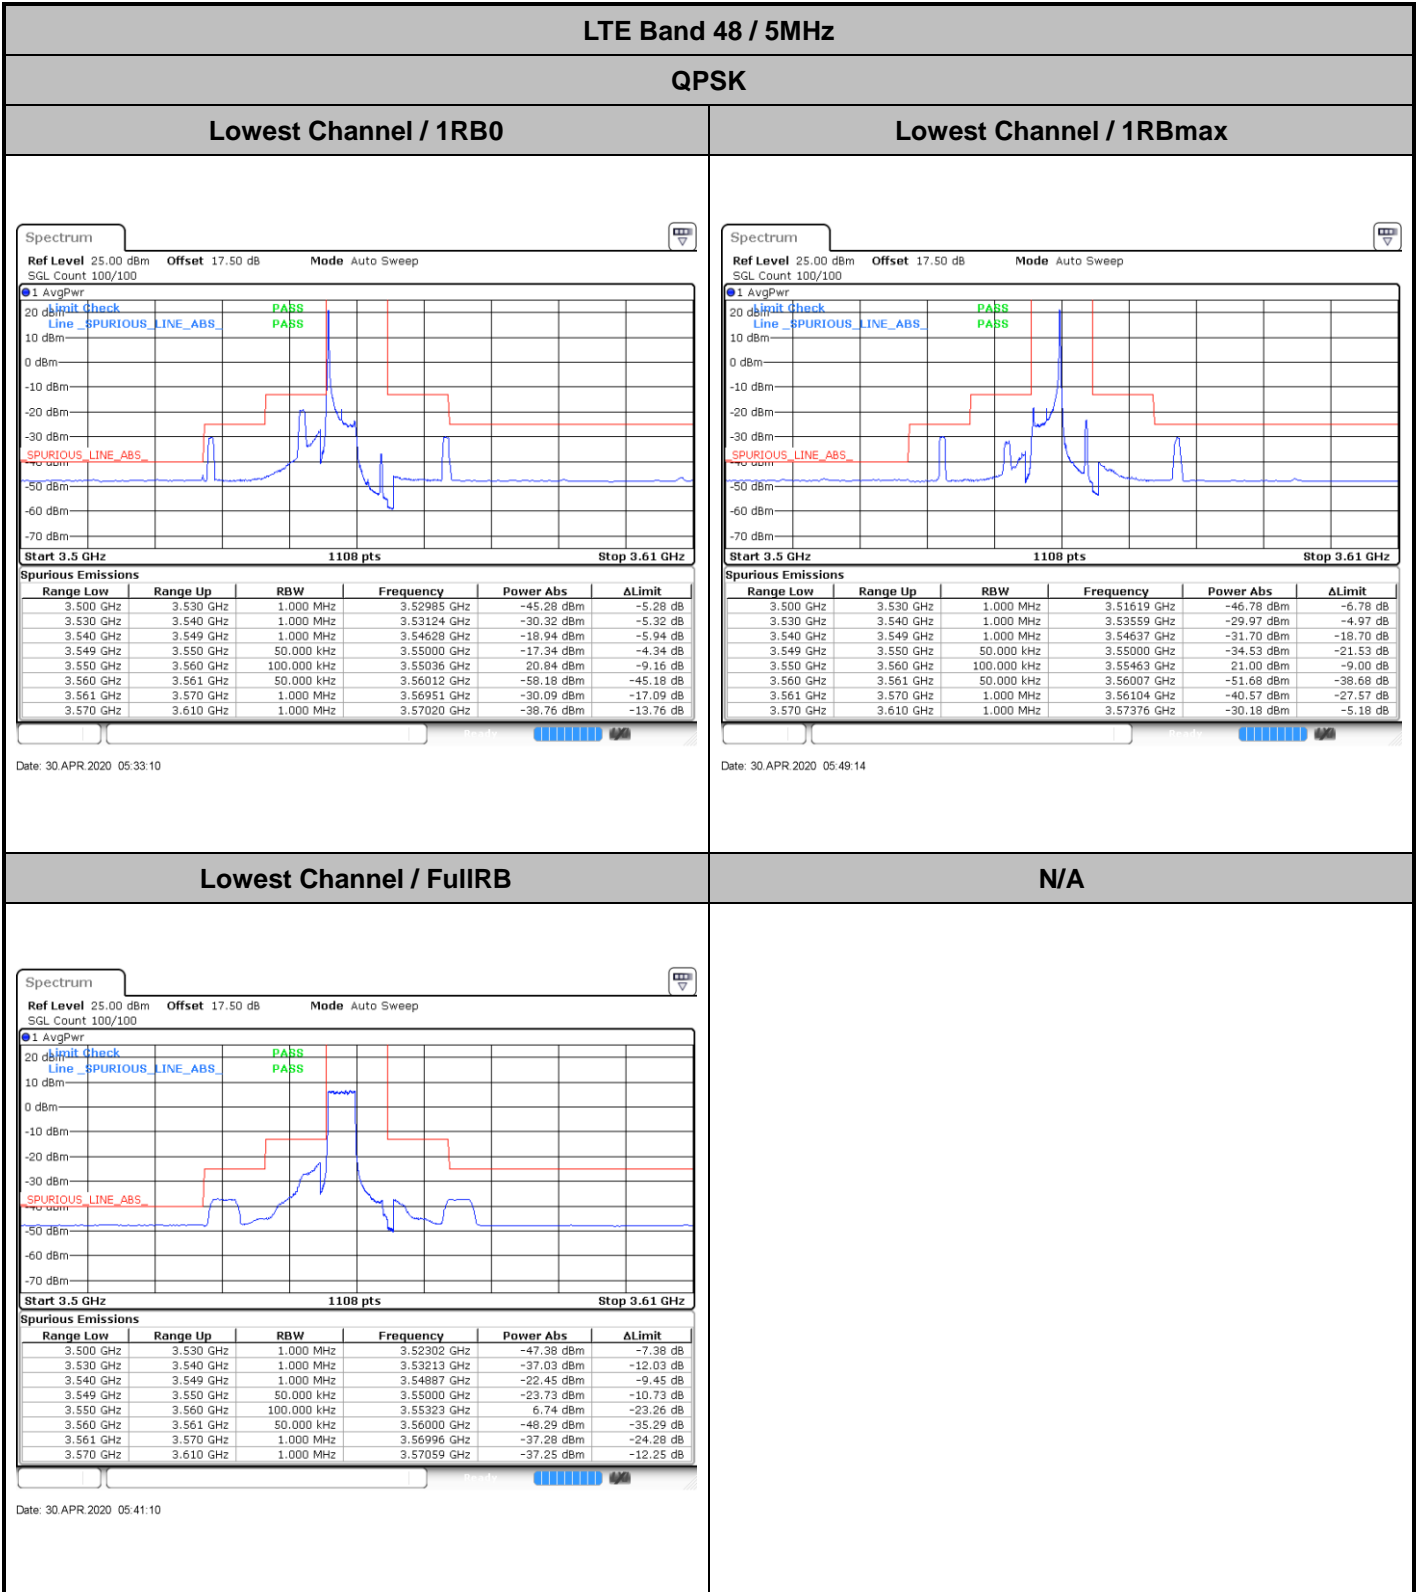

Highest Channel / 1RBmax

Date: 4 MAY 2020 02:58:27

Date: 4 MAY 2020 03:01:27

Highest Channel / FullRB

N/A

Date: 4 MAY 2020 02:55:27

Conducted Band Edge

LTE Band 48 / 5MHz

LTE Band 48 / 5MHz

QPSK

Highest Channel / 1RB0

Highest Channel / 1RBmax

Date: 30 APR 2020 05:38:30

Date: 30 APR 2020 05:54:33

Highest Channel / FullRB

N/A