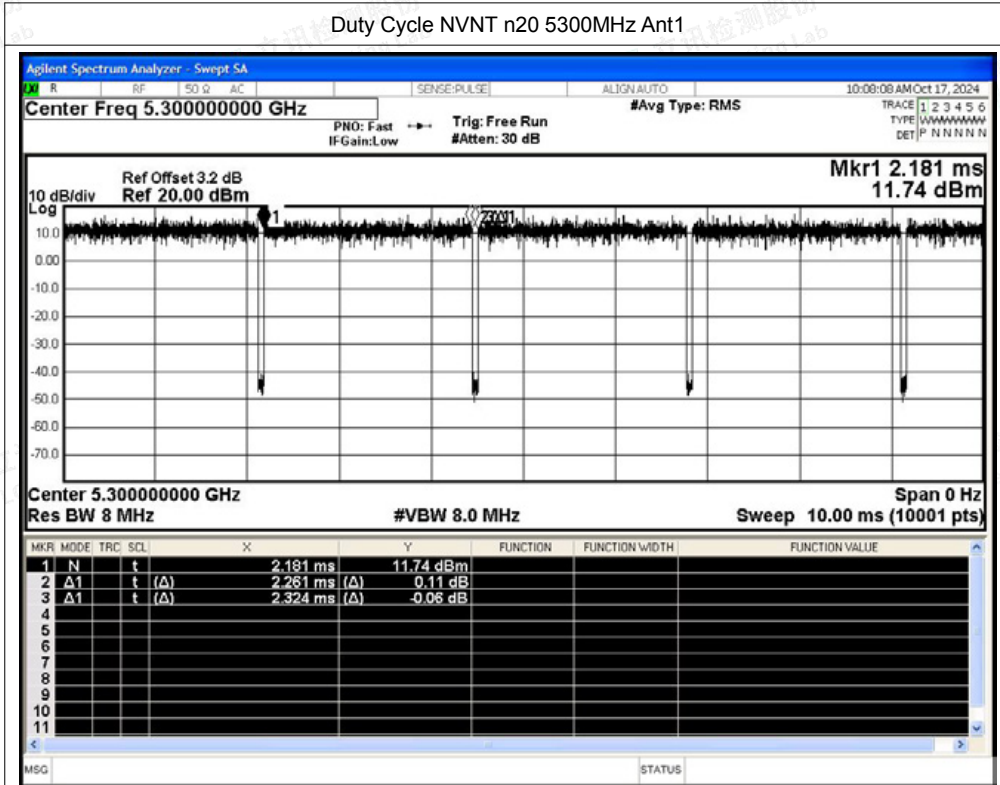

Duty Cycle NVNT a 5320MHz Ant1

Duty Cycle NVNT n20 5260MHz Ant1

Duty Cycle NVNT n20 5300MHz Ant1

Duty Cycle NVNT n20 5320MHz Ant1

Duty Cycle NVNT n40 5270MHz Ant1

Duty Cycle NVNT n40 5310MHz Ant1

Duty Cycle NVNT ac20 5260MHz Ant1

Duty Cycle NVNT ac20 5300MHz Ant1

Duty Cycle NVNT ac20 5320MHz Ant1

Duty Cycle NVNT ac40 5270MHz Ant1

Duty Cycle NVNT ac40 5310MHz Ant1

Duty Cycle NVNT ax20 5260MHz Ant1

Duty Cycle NVNT ax20 5300MHz Ant1

Duty Cycle NVNT ax20 5320MHz Ant1