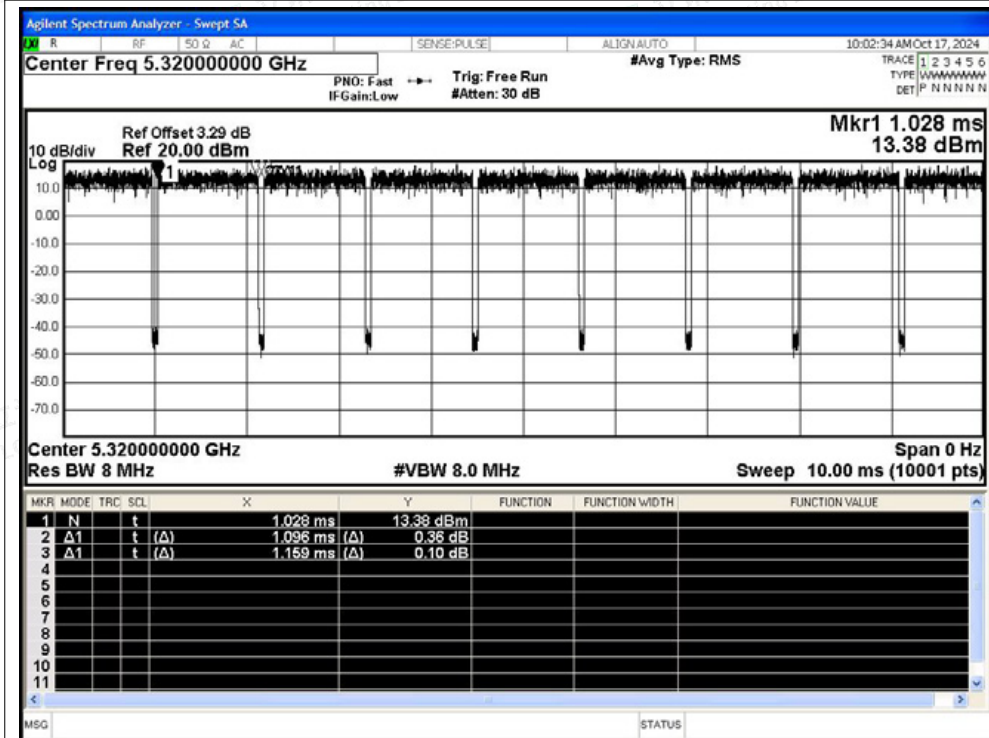

Duty Cycle NVNT a 5320MHz Ant1

Duty Cycle NVNT n20 5260MHz Ant1

Duty Cycle NVNT n20 5300MHz Ant1

Duty Cycle NVNT n20 5320MHz Ant1

Duty Cycle NVNT n40 5270MHz Ant1

Duty Cycle NVNT n40 5310MHz Ant1

Duty Cycle NVNT ac20 5260MHz Ant1

Duty Cycle NVNT ac20 5300MHz Ant1

Duty Cycle NVNT ac20 5320MHz Ant1

Duty Cycle NVNT ac40 5270MHz Ant1

Duty Cycle NVNT ac40 5310MHz Ant1

Duty Cycle NVNT ax20 5260MHz Ant1

Duty Cycle NVNT ax20 5300MHz Ant1

Duty Cycle NVNT ax20 5320MHz Ant1