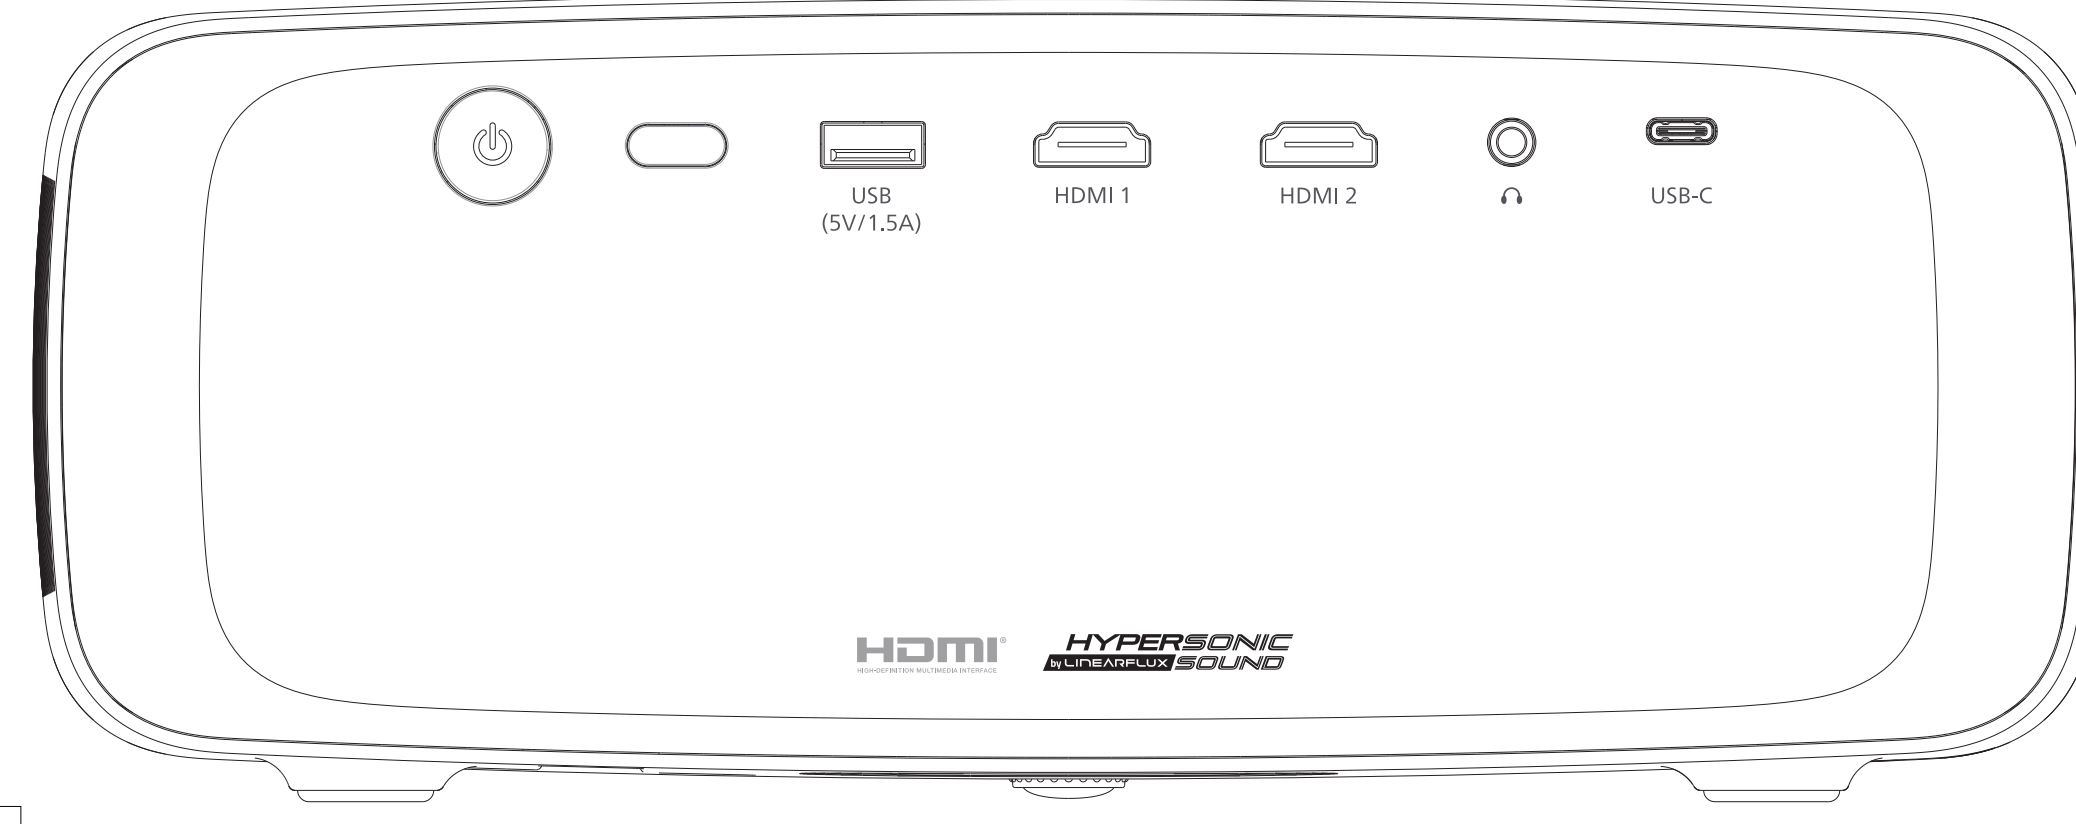

PHILIPS

NeoPix

PHILIPS

NeoPix

PMS 428U (1st Surface Printed)

PMS 10393C (1st Surface Printed)

REAR VIEW

USB (OTG) HDMI 1 HDMI 2 AV USB-C

HDMI HYPERSONIC AUDIO LOGIC

PMS Cool Gray 10C (1st Surface Printed)

Power Icon 1st Surface Laser Etching