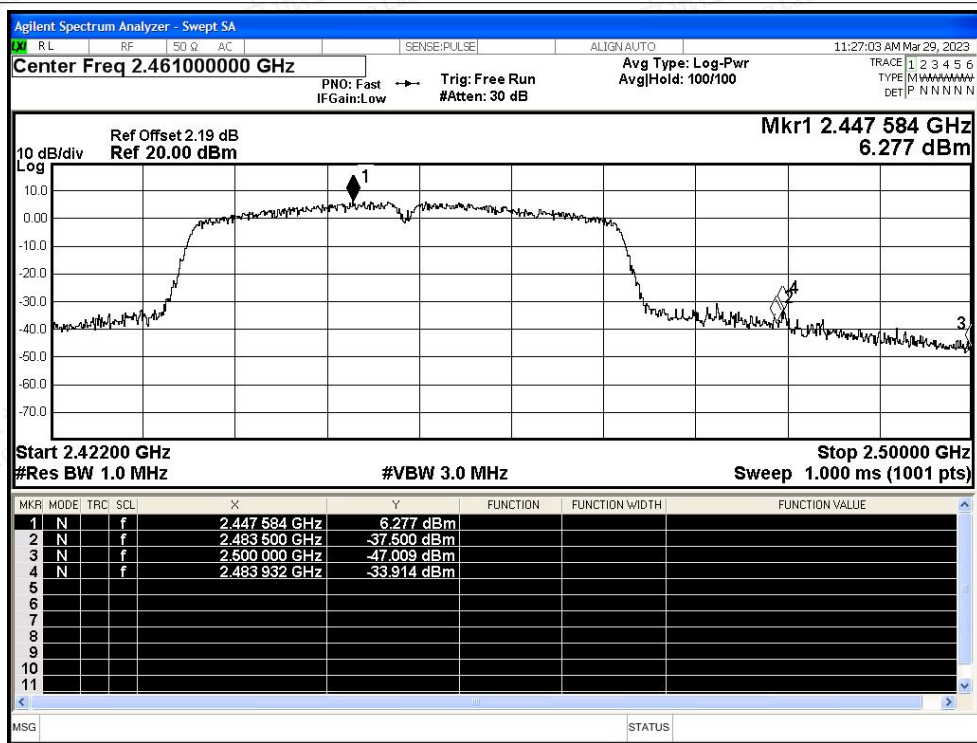

Restrict Band NVNT n20 2412MHz Ant1 Peak

Restrict Band NVNT n20 2412MHz Ant1 Average

Restrict Band NVNT n20 2462MHz Ant1 Peak

Restrict Band NVNT n20 2462MHz Ant1 Average

Restrict Band NVNT n40 2422MHz Ant1 Peak

Restrict Band NVNT n40 2422MHz Ant1 Average

Restrict Band NVNT n40 2452MHz Ant1 Peak

Restrict Band NVNT n40 2452MHz Ant1 Average