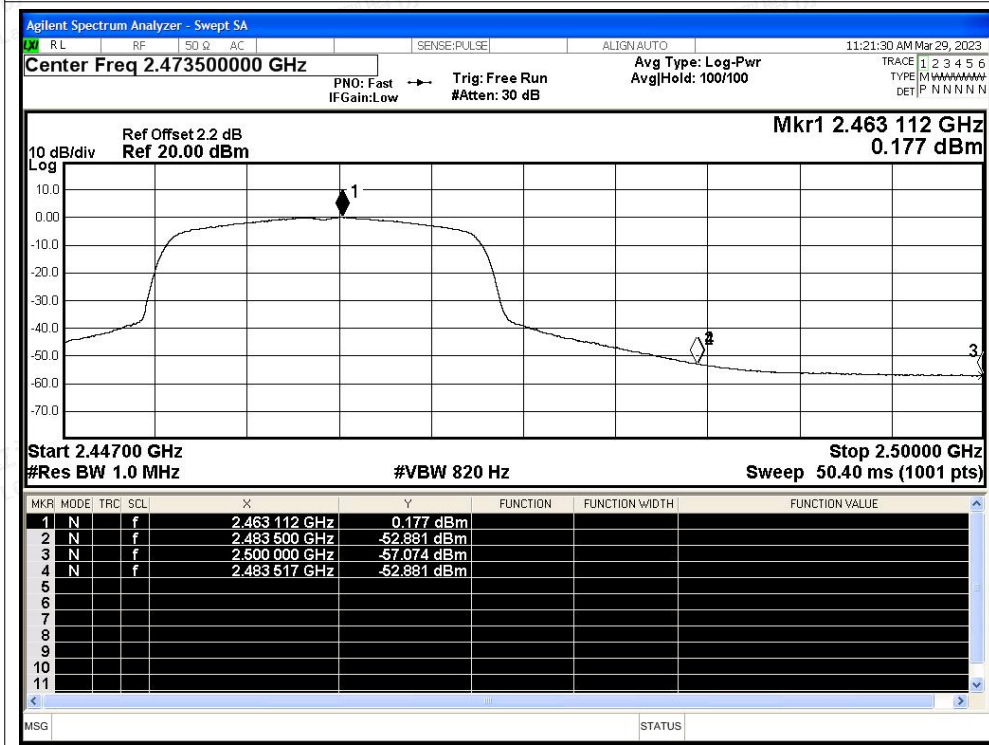

Restrict Band NVNT n20 2412MHz Ant1 Peak

Restrict Band NVNT n20 2412MHz Ant1 Average

Restrict Band NVNT n20 2462MHz Ant1 Peak

Restrict Band NVNT n20 2462MHz Ant1 Average

Restrict Band NVNT n40 2422MHz Ant1 Peak

Restrict Band NVNT n40 2422MHz Ant1 Average

Restrict Band NVNT n40 2452MHz Ant1 Peak

Restrict Band NVNT n40 2452MHz Ant1 Average