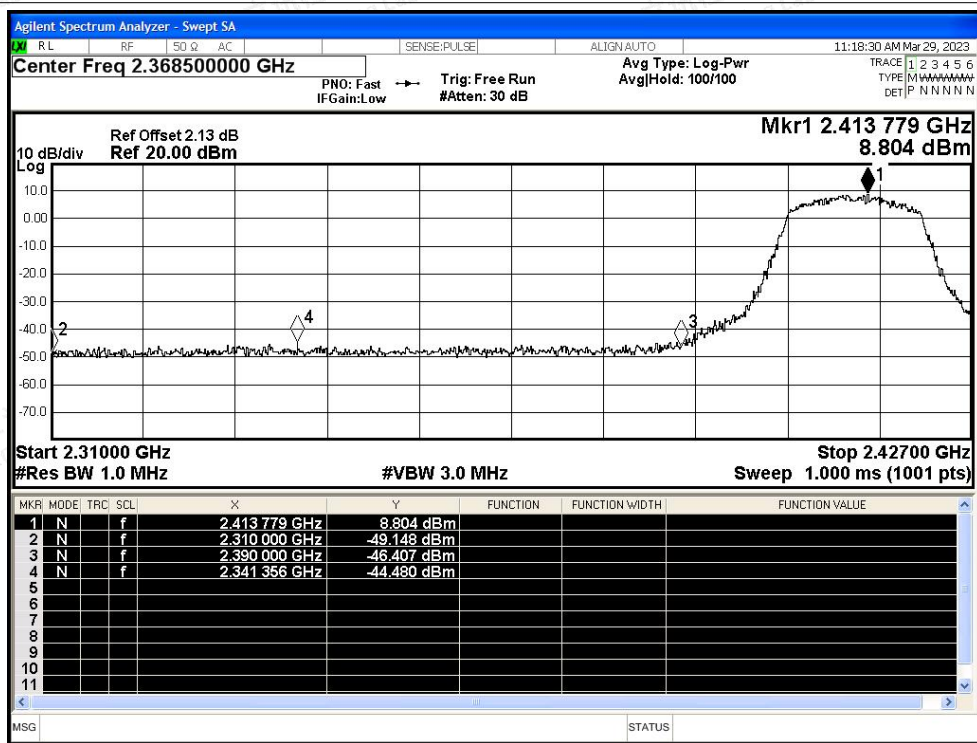

Restrict Band NVNT n20 2412MHz Ant1 Peak

Restrict Band NVNT n20 2412MHz Ant1 Average

Restrict Band NVNT n20 2462MHz Ant1 Peak

Restrict Band NVNT n20 2462MHz Ant1 Average

Restrict Band NVNT n40 2422MHz Ant1 Peak

Restrict Band NVNT n40 2422MHz Ant1 Average

Restrict Band NVNT n40 2452MHz Ant1 Peak

Restrict Band NVNT n40 2452MHz Ant1 Average