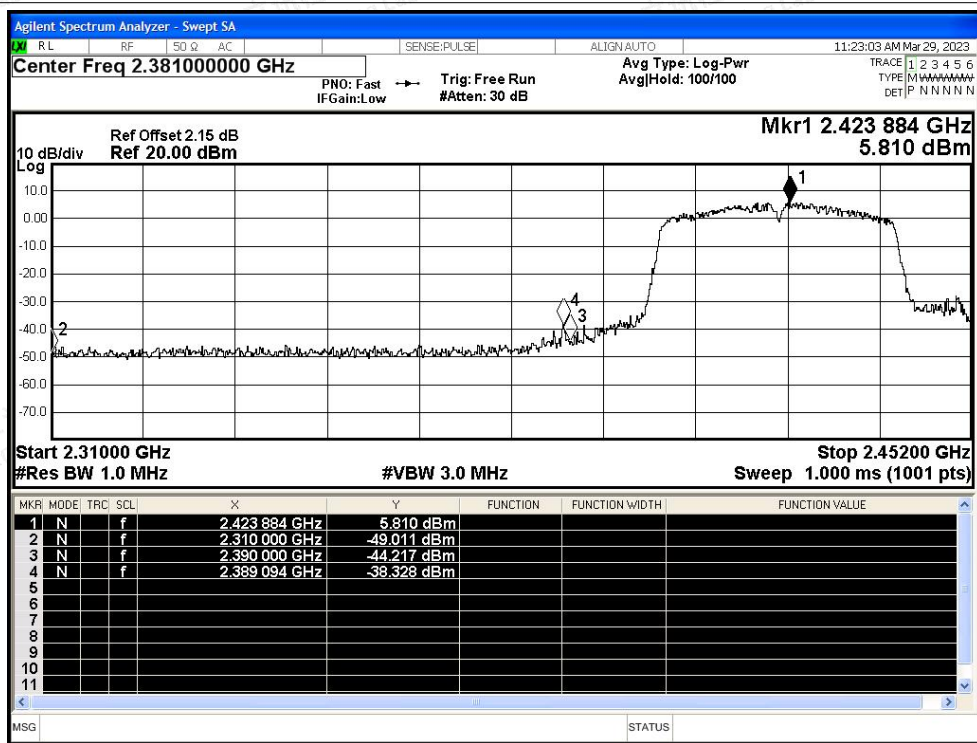

Restrict Band NVNT n20 2412MHz Ant1 Peak

Restrict Band NVNT n20 2412MHz Ant1 Average

Restrict Band NVNT n20 2462MHz Ant1 Peak

Restrict Band NVNT n20 2462MHz Ant1 Average

Restrict Band NVNT n40 2422MHz Ant1 Peak

Restrict Band NVNT n40 2422MHz Ant1 Average

Restrict Band NVNT n40 2452MHz Ant1 Peak

Restrict Band NVNT n40 2452MHz Ant1 Average