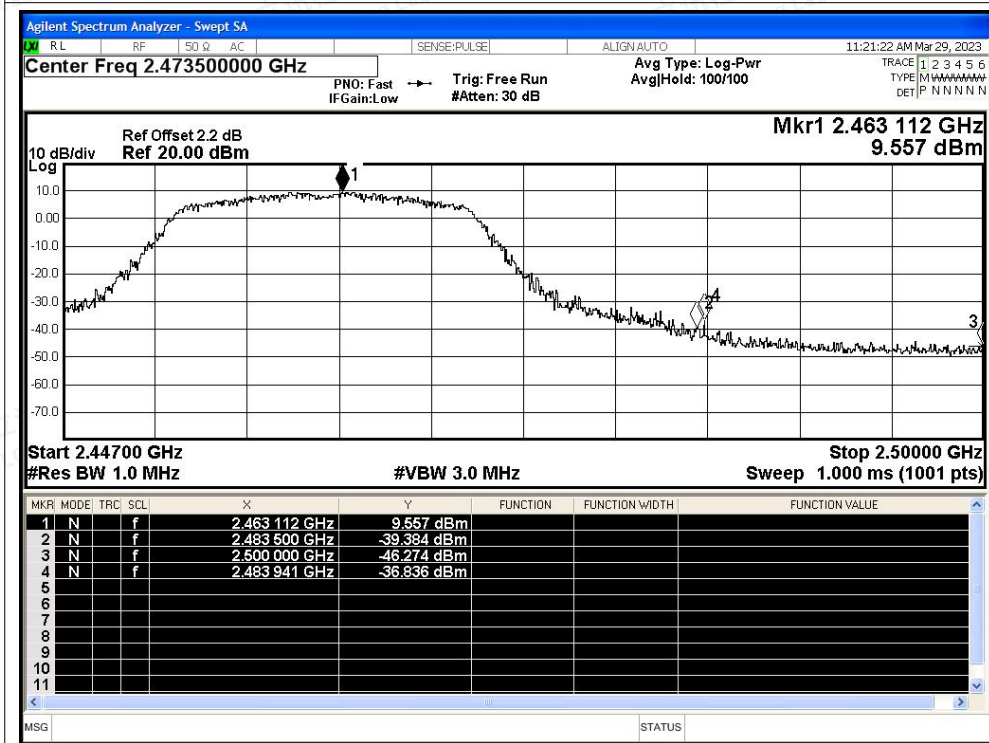

Restrict Band NVNT n20 2412MHz Ant1 Peak

Restrict Band NVNT n20 2412MHz Ant1 Average

Restrict Band NVNT n20 2462MHz Ant1 Peak

Restrict Band NVNT n20 2462MHz Ant1 Average

Restrict Band NVNT n40 2422MHz Ant1 Peak

Restrict Band NVNT n40 2422MHz Ant1 Average

Restrict Band NVNT n40 2452MHz Ant1 Peak

Restrict Band NVNT n40 2452MHz Ant1 Average