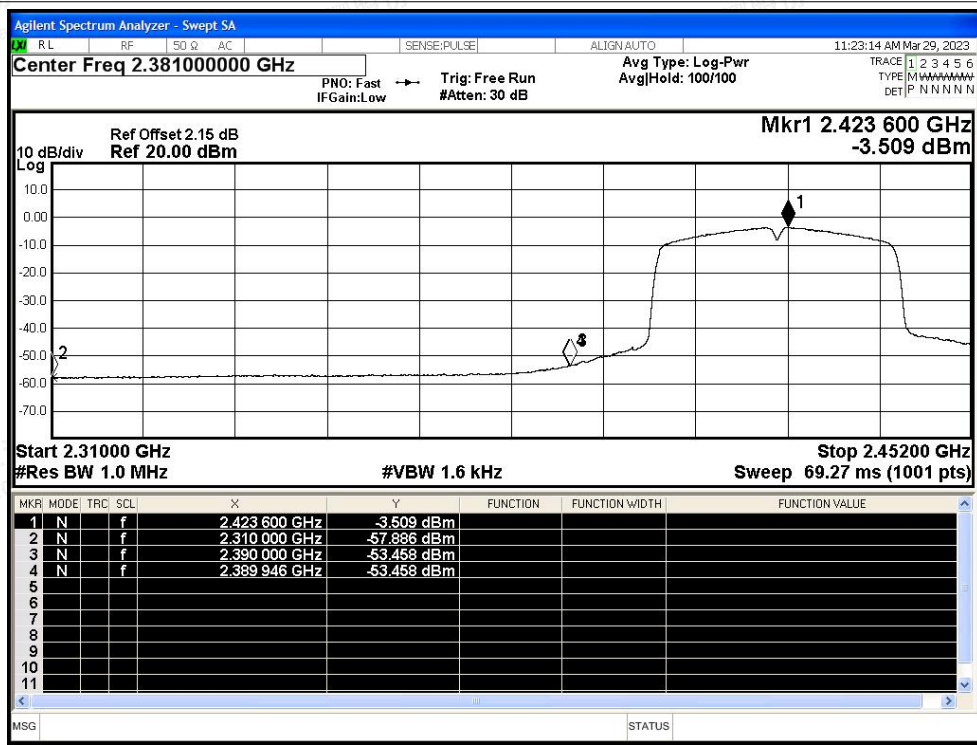

Restrict Band NVNT n20 2412MHz Ant1 Peak

Restrict Band NVNT n20 2412MHz Ant1 Average

Restrict Band NVNT n20 2462MHz Ant1 Peak

Restrict Band NVNT n20 2462MHz Ant1 Average

Restrict Band NVNT n40 2422MHz Ant1 Peak

Restrict Band NVNT n40 2422MHz Ant1 Average

Restrict Band NVNT n40 2452MHz Ant1 Peak

Restrict Band NVNT n40 2452MHz Ant1 Average