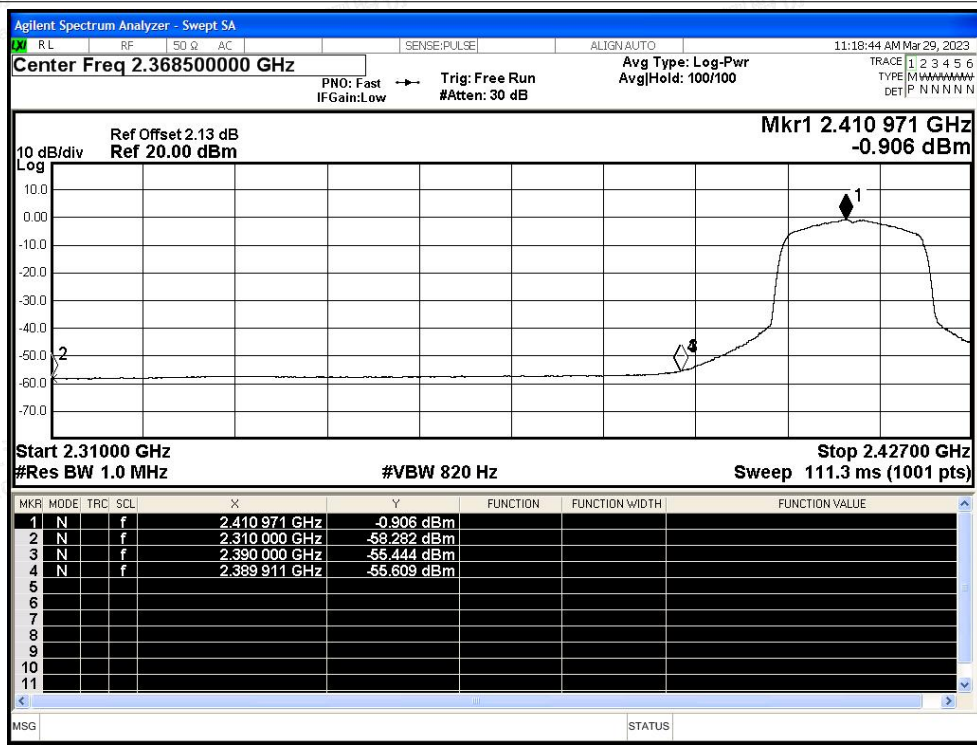

Restrict Band NVNT n20 2412MHz Ant1 Peak

Restrict Band NVNT n20 2412MHz Ant1 Average

Restrict Band NVNT n20 2462MHz Ant1 Peak

Restrict Band NVNT n20 2462MHz Ant1 Average

Restrict Band NVNT n40 2422MHz Ant1 Peak

Restrict Band NVNT n40 2422MHz Ant1 Average

Restrict Band NVNT n40 2452MHz Ant1 Peak

Restrict Band NVNT n40 2452MHz Ant1 Average