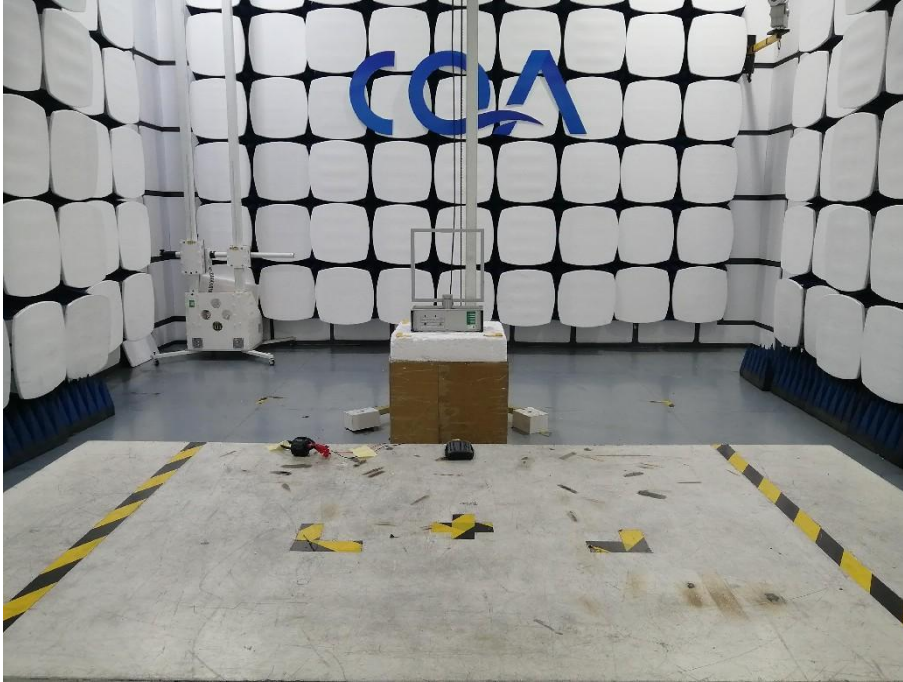

# 1 Photographs - EUT Test Setup

## 1.1 Radiated Spurious Emission

9kHz~30MHz:

30MHz~1GHz:

Above 1GHz: