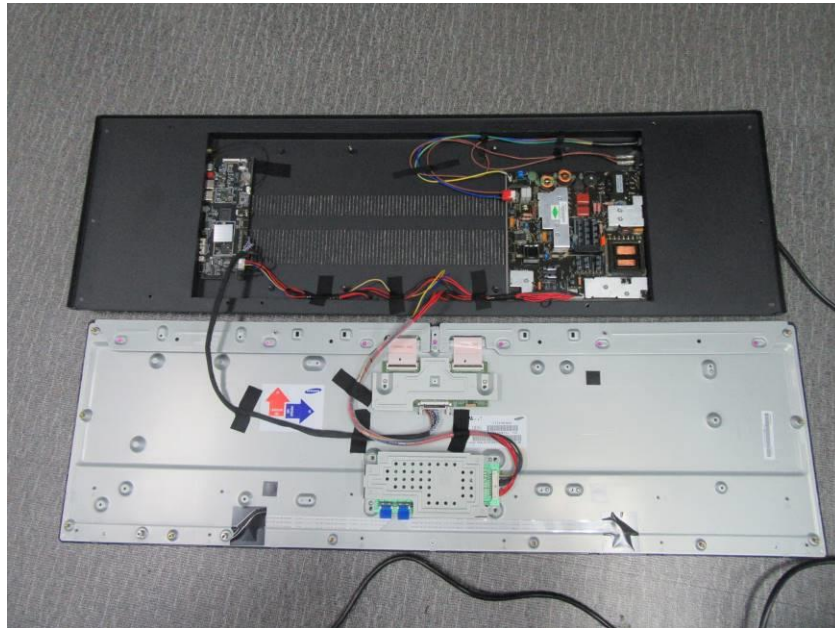

Internal Photos

Applicant:	Zhejiang Hanshow Technology Co., Ltd
Address of Applicant:	Bld.33, Zhifu Center, Jiaxing, Zhejiang, P.R. China
Equipment Under Test (EUT):	
Product Name:	DIGITAL SIGNAGE 37INCH
Model No.:	HS-AT3701