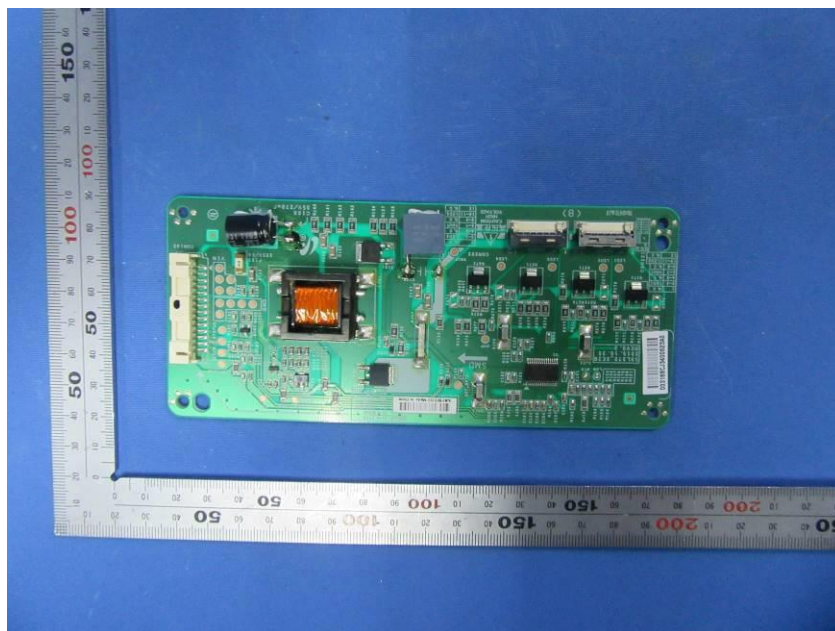

Internal Photos

Applicant:	Zhejiang Hanshow Technology Co., Ltd
Address of Applicant:	Bld.33, Zhifu Center, Jiaxing, Zhejiang, P.R. China
Equipment Under Test (EUT):	
Product Name:	DIGITAL SIGNAGE 37INCH
Model No.:	HS-AT3701