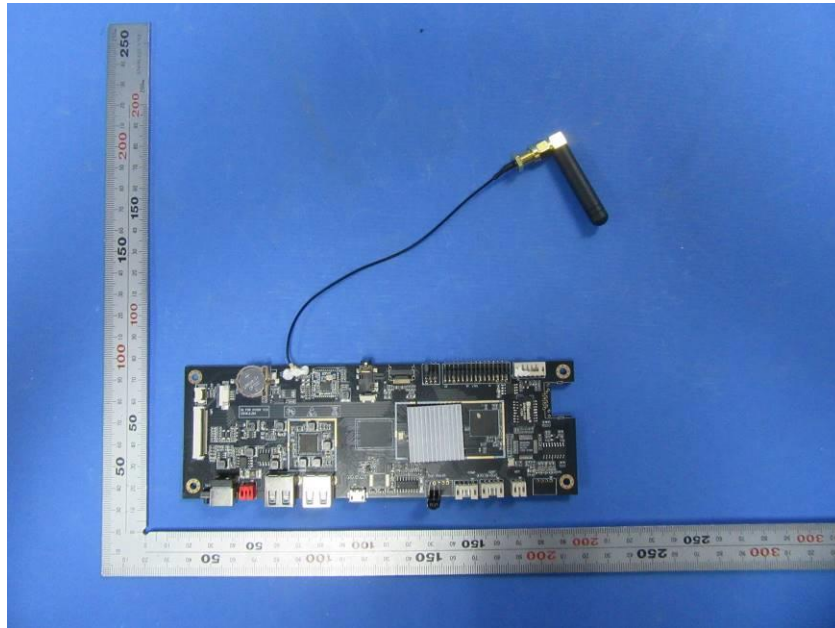

Internal Photos

Applicant:	Zhejiang Hanshow Technology Co., Ltd
Address of Applicant:	Bld.33, Zhifu Center, Jiaxing, Zhejiang, P.R. China
Equipment Under Test (EUT):	
Product Name:	DIGITAL SIGNAGE 37INCH
Model No.:	HS-AT3701