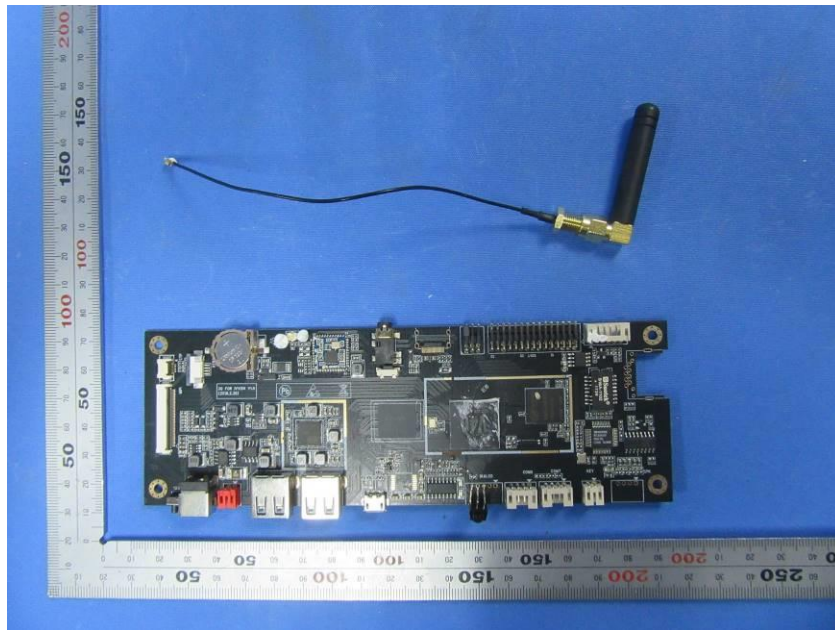

Internal Photos

Applicant:	Zhejiang Hanshow Technology Co., Ltd
Address of Applicant:	Bld.33, Zhifu Center, Jiaxing, Zhejiang, P.R. China
Equipment Under Test (EUT):	
Product Name:	DIGITAL SIGNAGE 37INCH
Model No.:	HS-AT3701