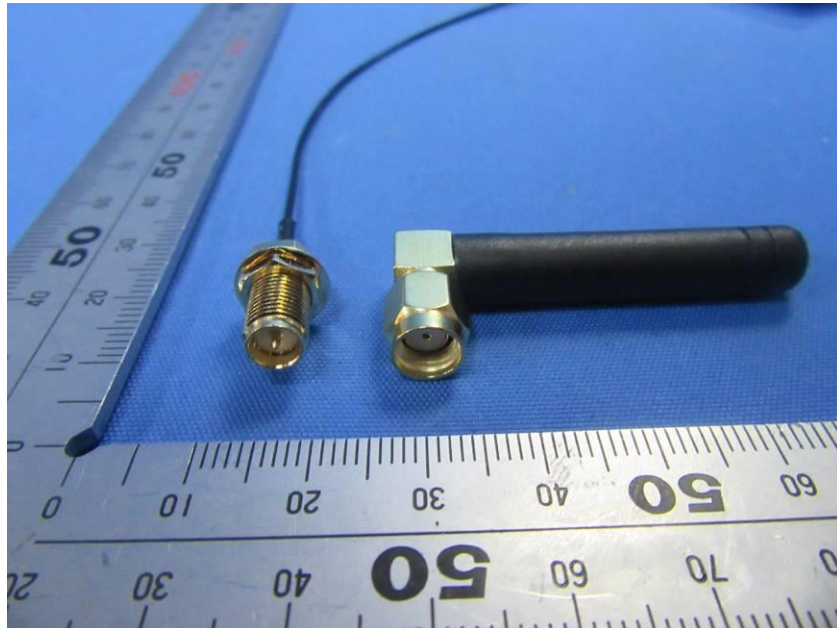

Internal Photos

Applicant:	Zhejiang Hanshow Technology Co., Ltd
Address of Applicant:	Bld.33, Zhifu Center, Jiaxing, Zhejiang, P.R. China
Equipment Under Test (EUT):	
Product Name:	DIGITAL SIGNAGE 37INCH
Model No.:	HS-AT3701