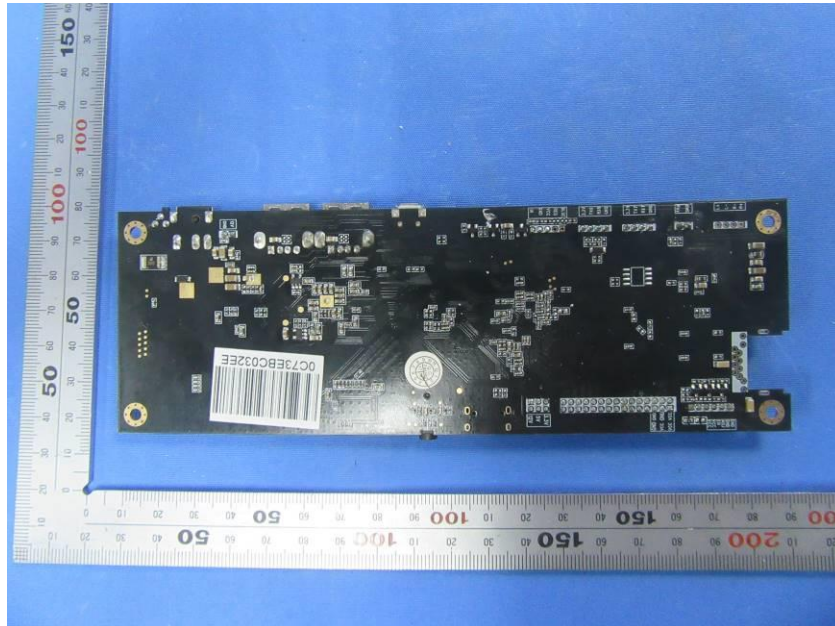

Internal Photos

Applicant:	Zhejiang Hanshow Technology Co., Ltd
Address of Applicant:	Bld.33, Zhifu Center, Jiaxing, Zhejiang, P.R. China
Equipment Under Test (EUT):	
Product Name:	DIGITAL SIGNAGE 37INCH
Model No.:	HS-AT3701