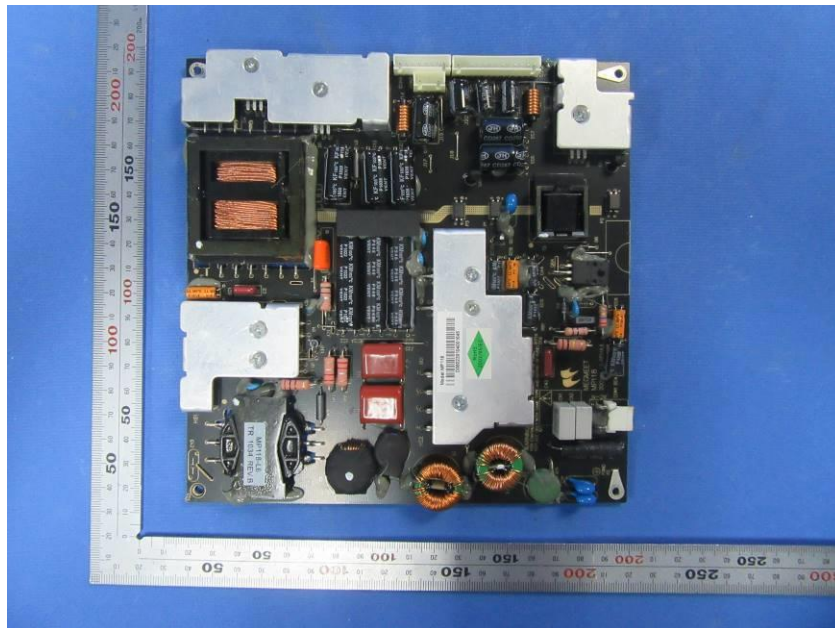

Internal Photos

Applicant:	Zhejiang Hanshow Technology Co., Ltd
Address of Applicant:	Bld.33, Zhifu Center, Jiaxing, Zhejiang, P.R. China
Equipment Under Test (EUT):	
Product Name:	DIGITAL SIGNAGE 37INCH
Model No.:	HS-AT3701