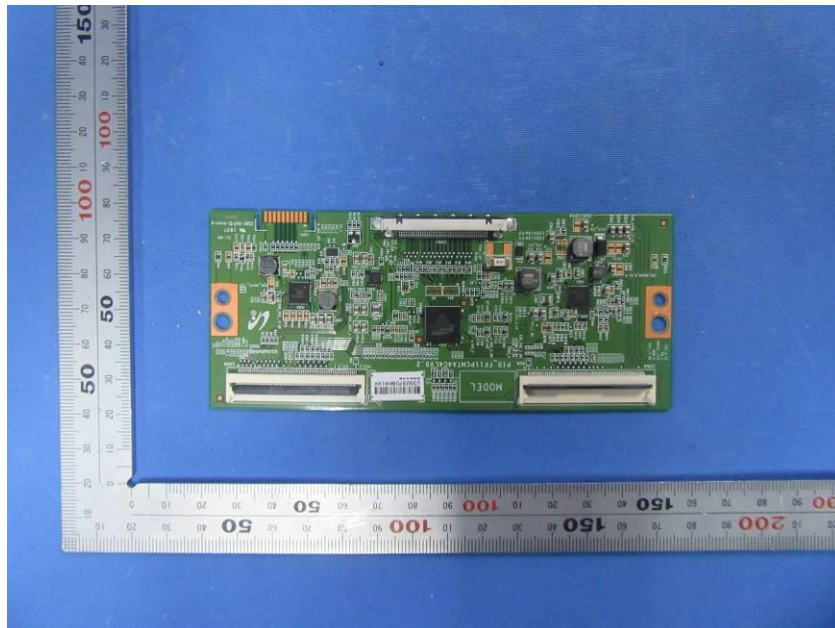

Internal Photos

Applicant:	Zhejiang Hanshow Technology Co., Ltd
Address of Applicant:	Bld.33, Zhifu Center, Jiaxing, Zhejiang, P.R. China
Equipment Under Test (EUT):	
Product Name:	DIGITAL SIGNAGE 37INCH
Model No.:	HS-AT3701