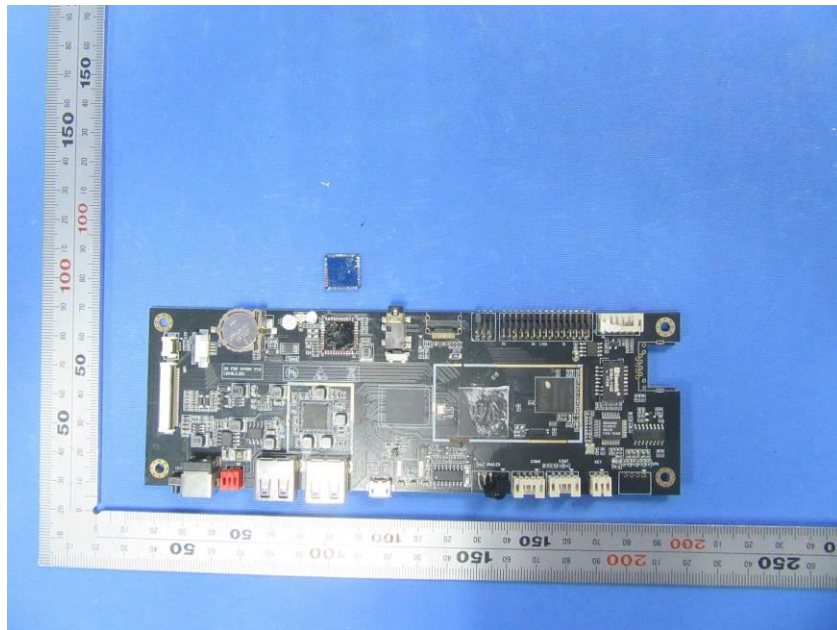

Internal Photos

Applicant:	Zhejiang Hanshow Technology Co., Ltd
Address of Applicant:	Bld.33, Zhifu Center, Jiaxing, Zhejiang, P.R. China
Equipment Under Test (EUT):	
Product Name:	DIGITAL SIGNAGE 37INCH
Model No.:	HS-AT3701