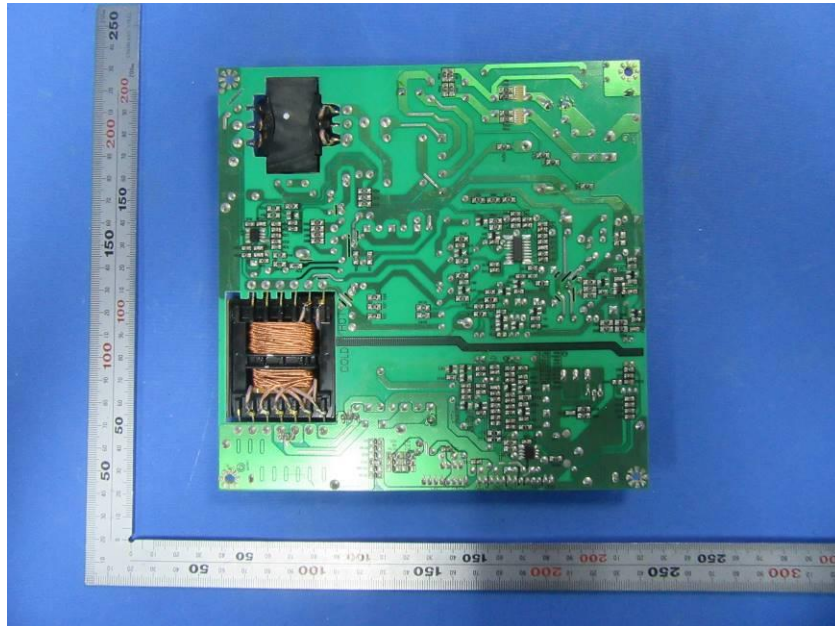

Internal Photos

Applicant:	Zhejiang Hanshow Technology Co., Ltd
Address of Applicant:	Bld.33, Zhifu Center, Jiaxing, Zhejiang, P.R. China
Equipment Under Test (EUT):	
Product Name:	DIGITAL SIGNAGE 37INCH
Model No.:	HS-AT3701