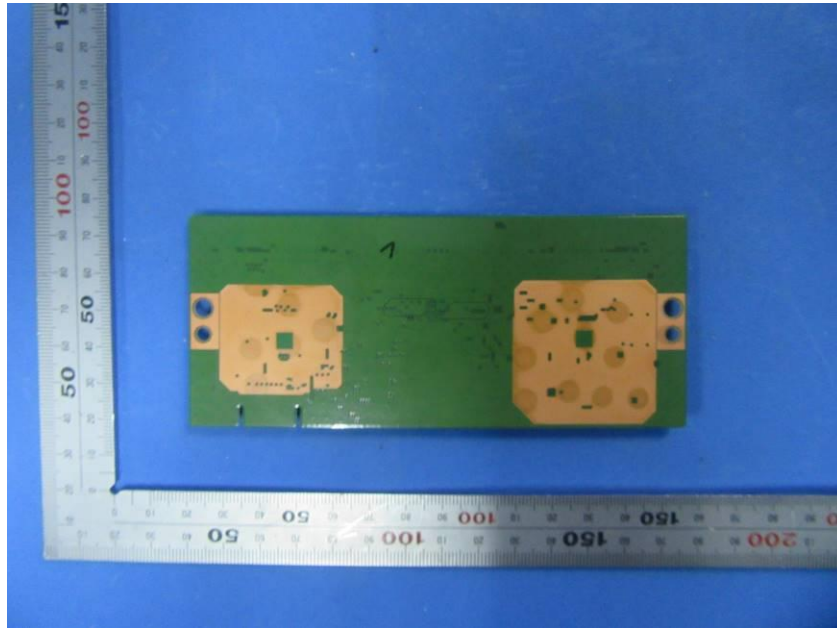

Internal Photos

Applicant:	Zhejiang Hanshow Technology Co., Ltd
Address of Applicant:	Bld.33, Zhifu Center, Jiaxing, Zhejiang, P.R. China
Equipment Under Test (EUT):	
Product Name:	DIGITAL SIGNAGE 37INCH
Model No.:	HS-AT3701