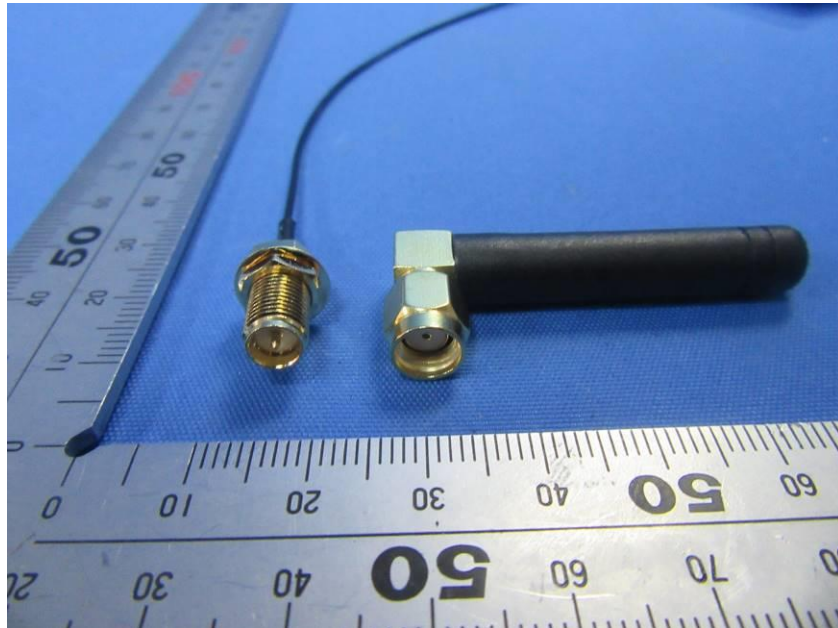

Internal Photos

Applicant:	Zhejiang Hanshow Technology Co., Ltd
Address of Applicant:	Bld.33, Zhifu Center, Jiaxing, Zhejiang, P.R.China
Equipment Under Test (EUT):	
Product Name:	DIGITAL SIGNAGE 24INCH
Model No.:	HS-AT2401