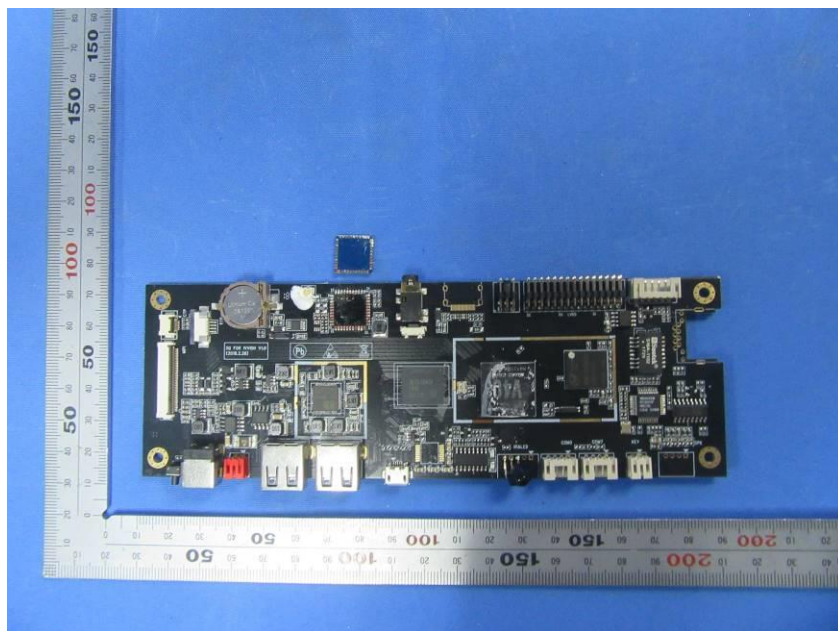

Internal Photos

Applicant:	Zhejiang Hanshow Technology Co., Ltd
Address of Applicant:	Bld.33, Zhifu Center, Jiaxing, Zhejiang, P.R.China
Equipment Under Test (EUT):	
Product Name:	DIGITAL SIGNAGE 24INCH
Model No.:	HS-AT2401