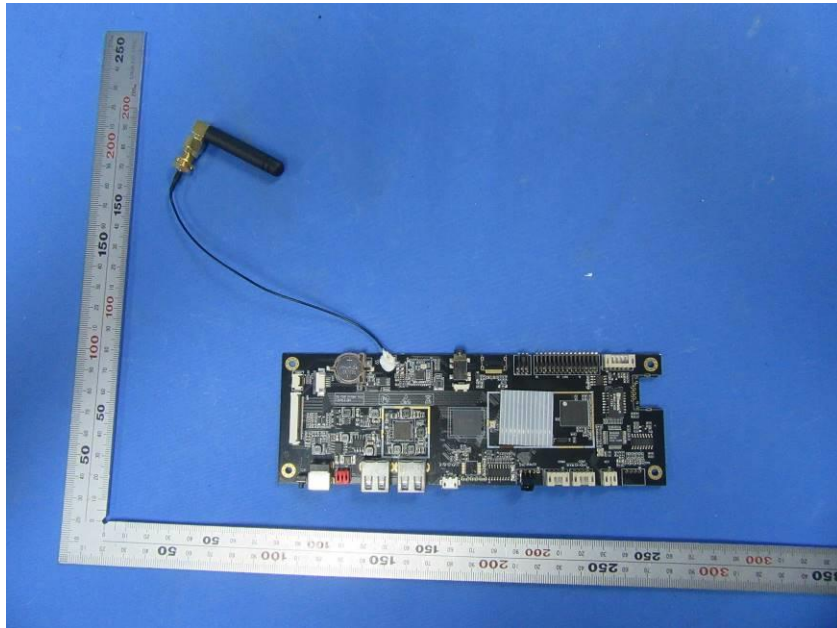

Internal Photos

Applicant:	Zhejiang Hanshow Technology Co., Ltd
Address of Applicant:	Bld.33, Zhifu Center, Jiaxing, Zhejiang, P.R.China
Equipment Under Test (EUT):	
Product Name:	DIGITAL SIGNAGE 24INCH
Model No.:	HS-AT2401