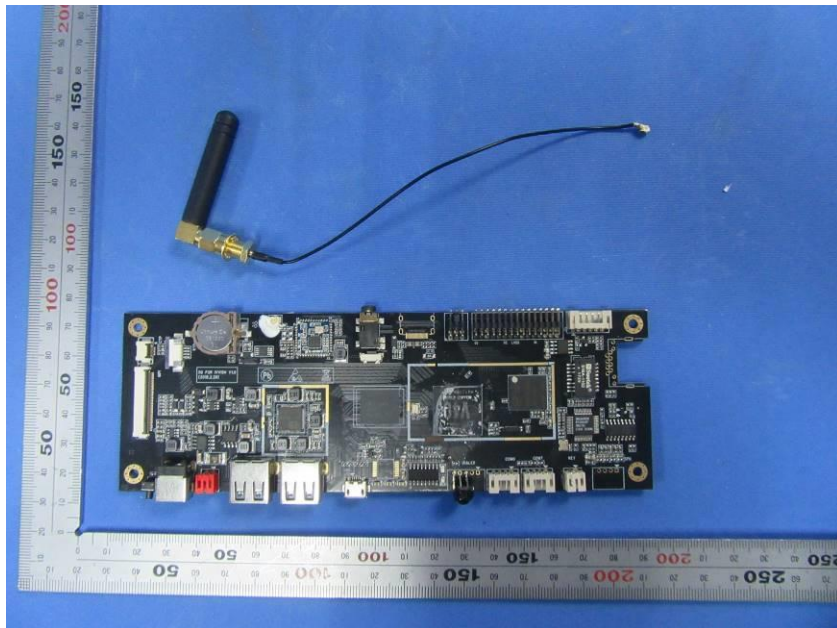

Internal Photos

Applicant:	Zhejiang Hanshow Technology Co., Ltd
Address of Applicant:	Bld.33, Zhifu Center, Jiaxing, Zhejiang, P.R.China
Equipment Under Test (EUT):	
Product Name:	DIGITAL SIGNAGE 24INCH
Model No.:	HS-AT2401