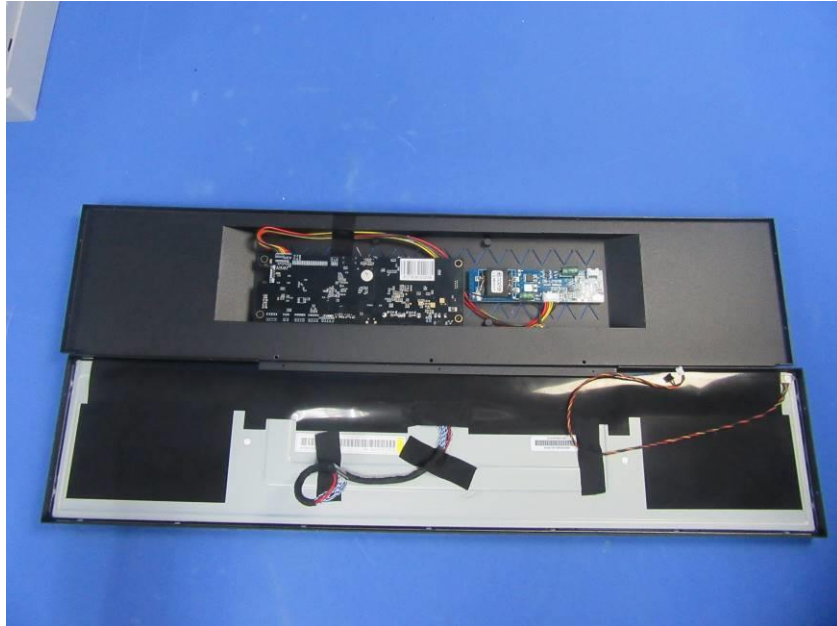

Internal Photos

Applicant:	Zhejiang Hanshow Technology Co., Ltd
Address of Applicant:	Bld.33, Zhifu Center, Jiaxing, Zhejiang, P.R.China
Equipment Under Test (EUT):	
Product Name:	DIGITAL SIGNAGE 24INCH
Model No.:	HS-AT2401