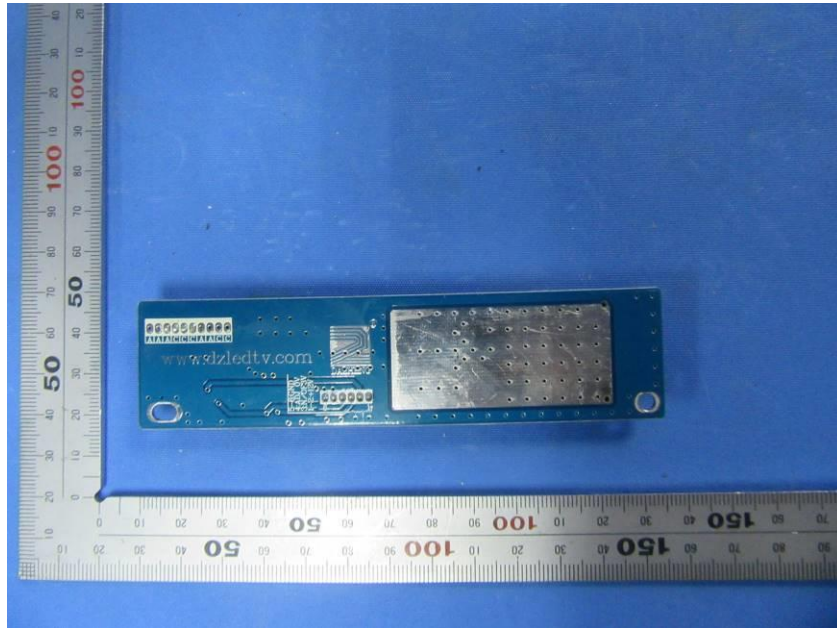

Internal Photos

Applicant:	Zhejiang Hanshow Technology Co., Ltd
Address of Applicant:	Bld.33, Zhifu Center, Jiaxing, Zhejiang, P.R.China
Equipment Under Test (EUT):	
Product Name:	DIGITAL SIGNAGE 24INCH
Model No.:	HS-AT2401