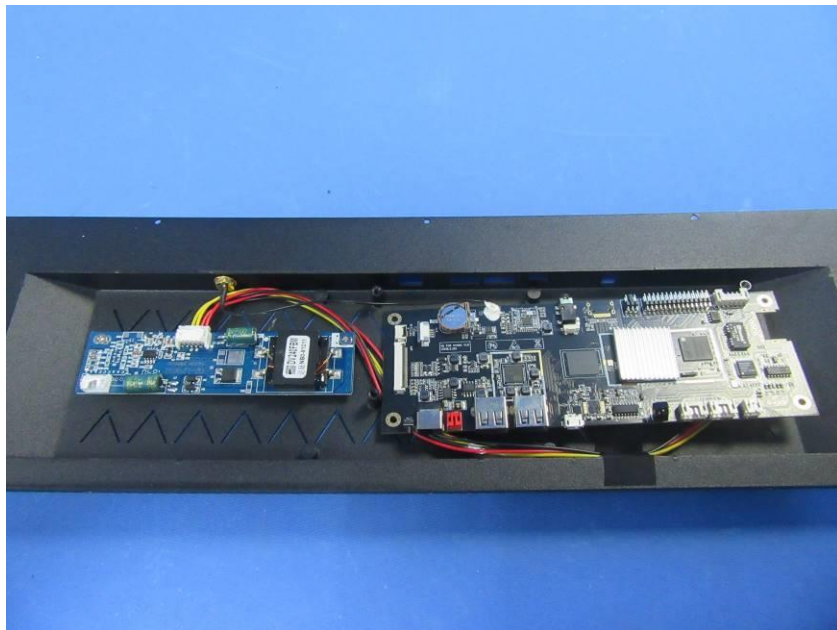

Internal Photos

Applicant:	Zhejiang Hanshow Technology Co., Ltd
Address of Applicant:	Bld.33, Zhifu Center, Jiaxing, Zhejiang, P.R.China
Equipment Under Test (EUT):	
Product Name:	DIGITAL SIGNAGE 24INCH
Model No.:	HS-AT2401