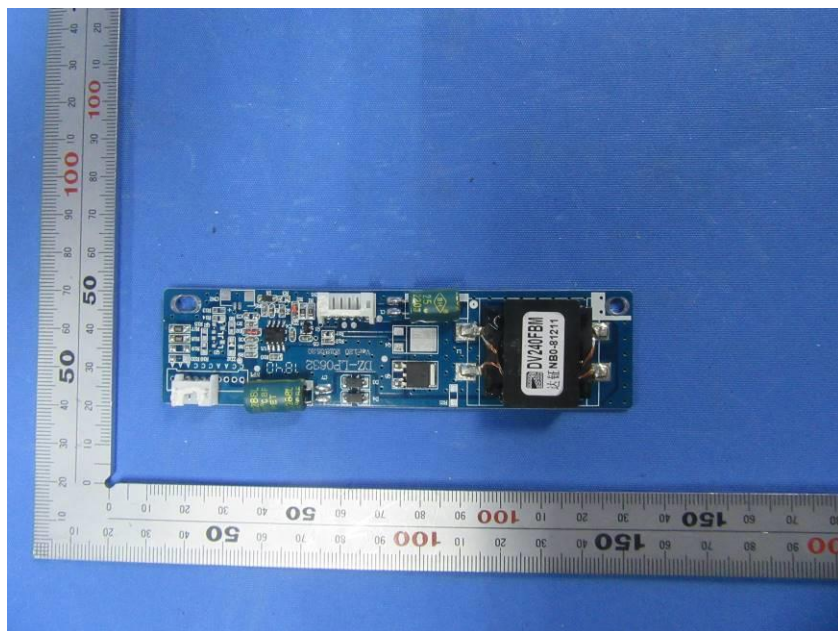

Internal Photos

Applicant:	Zhejiang Hanshow Technology Co., Ltd
Address of Applicant:	Bld.33, Zhifu Center, Jiaxing, Zhejiang, P.R.China
Equipment Under Test (EUT):	
Product Name:	DIGITAL SIGNAGE 24INCH
Model No.:	HS-AT2401