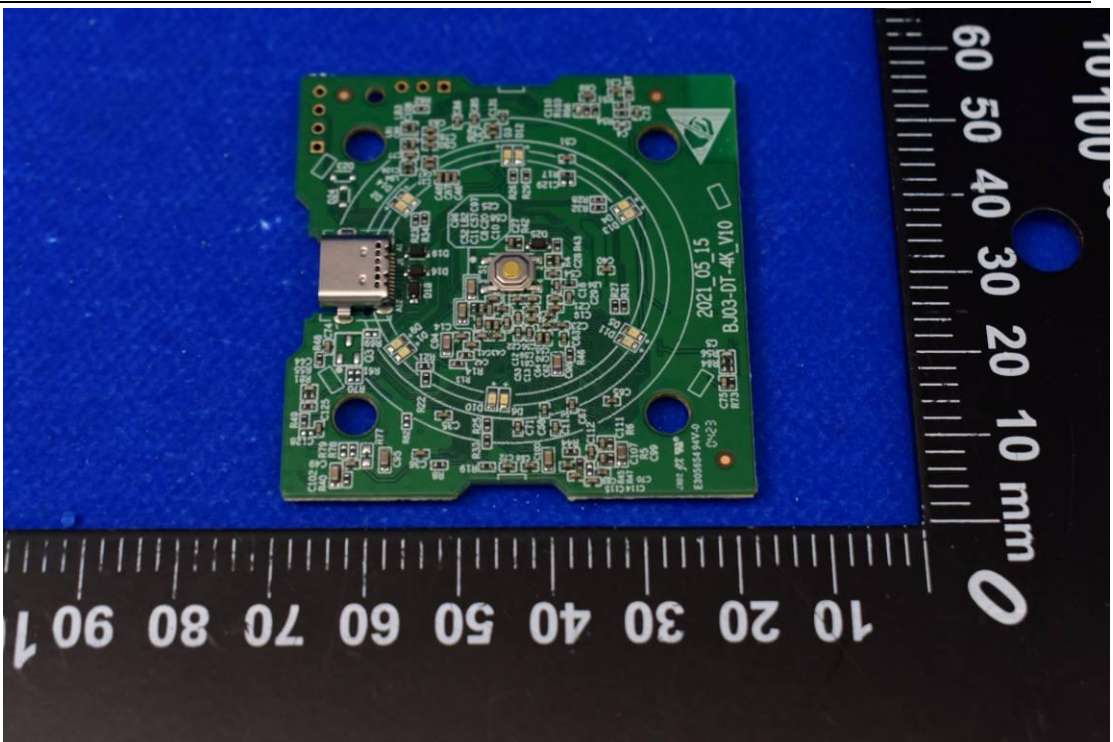

FCC ID: 2ASRI-V8214A-TX IC: 24103-45008TX

Internal Photos

1. EUT uncover view

2. Antenna view