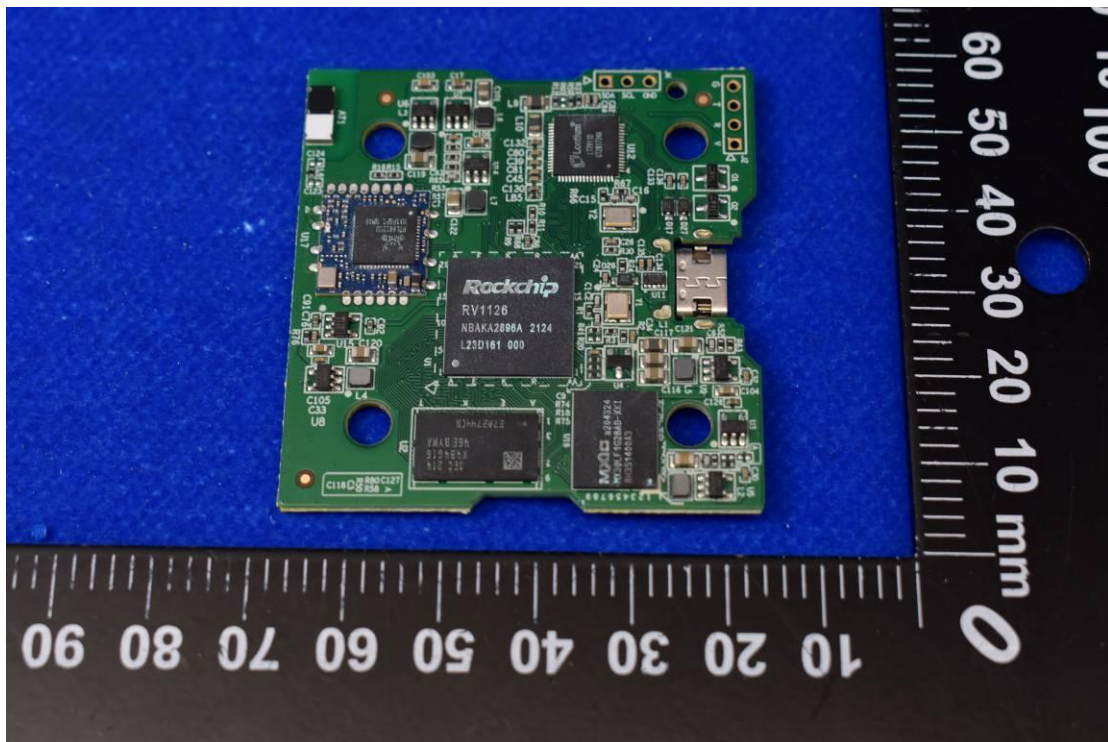

FCC ID: 2ASRI-V8214A-TX IC: 24103-45008TX

Internal Photos

1. EUT uncover view

2. Antenna view