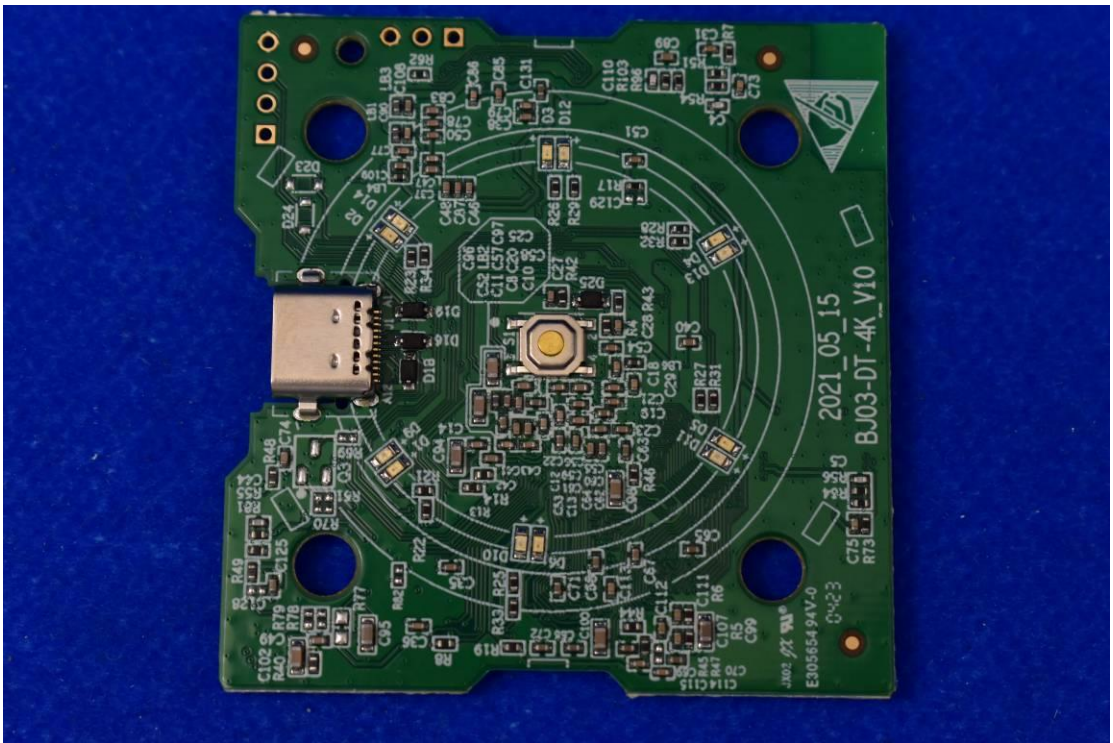

FCC ID: 2ASRI-V8214A-TX IC: 24103-45008TX

Internal Photos

1. EUT uncover view

2. Antenna view