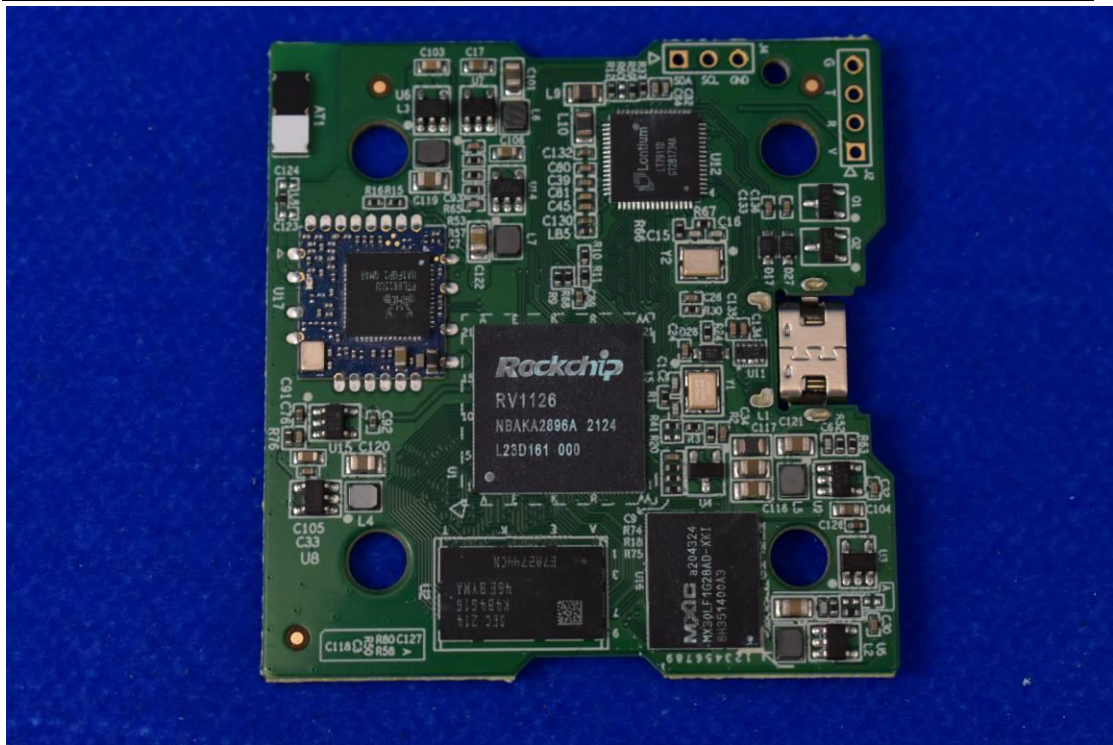

FCC ID: 2ASRI-V8214A-TX IC: 24103-45008TX

Internal Photos

1. EUT uncover view

2. Antenna view