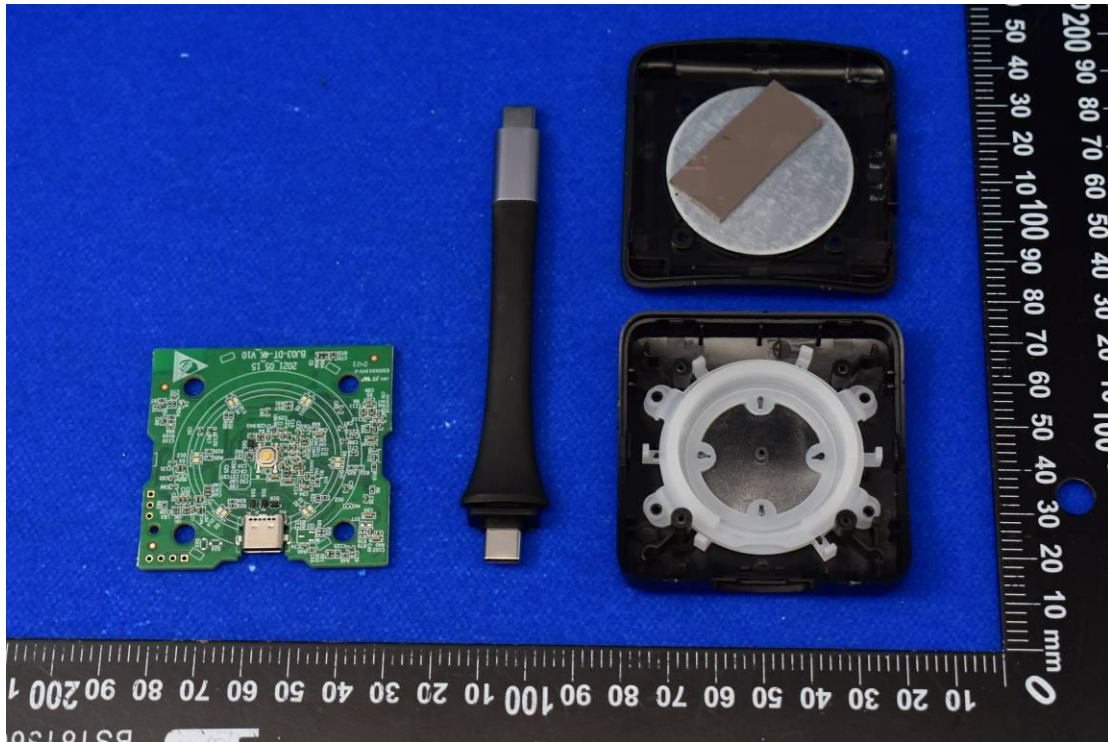

FCC ID: 2ASRI-V8214A-TX IC: 24103-45008TX

Internal Photos

1. EUT uncover view

2. Antenna view