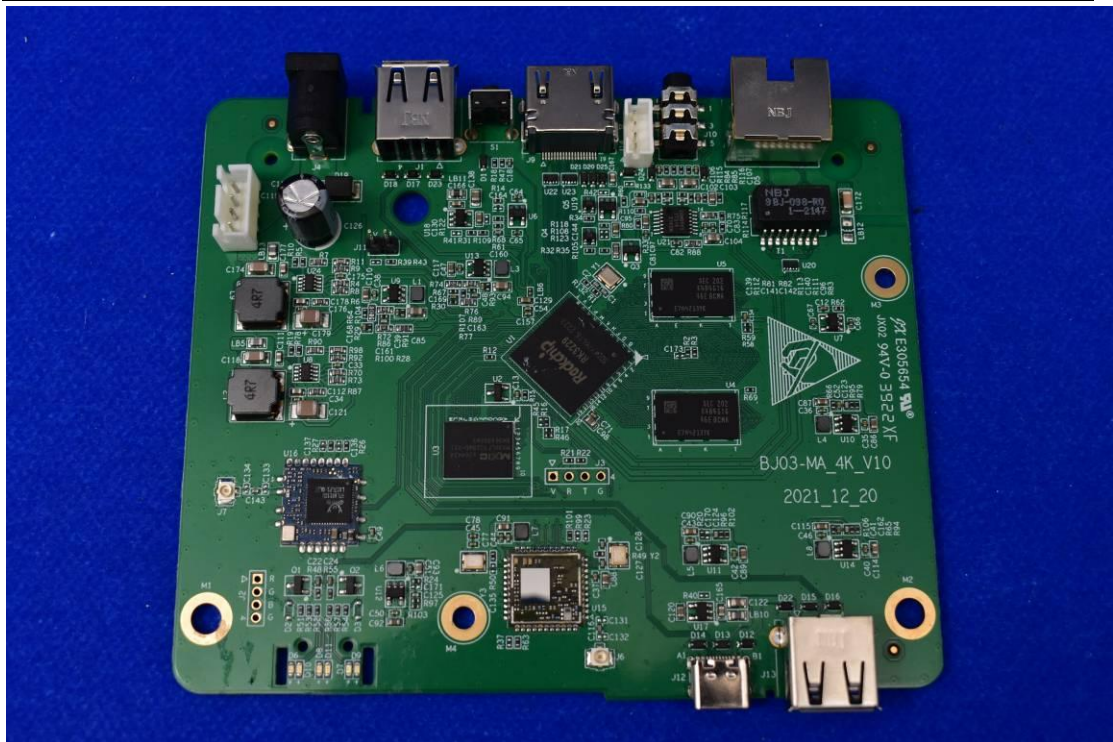

FCC ID: 2ASRI-V8214A-RX IC: 24103-45008

## Internal Photos

### 1. EUT uncover view

---

## 2. Antenna view