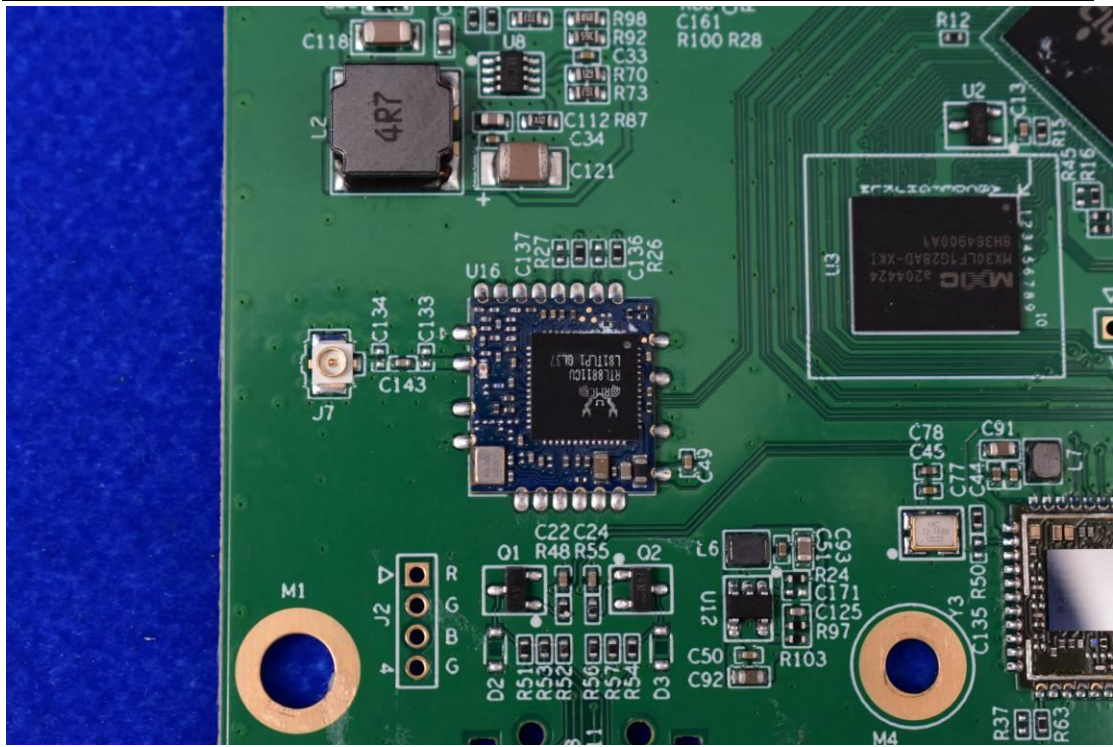

FCC ID: 2ASRI-V8214A-RX IC: 24103-45008

## Internal Photos

### 1. EUT uncover view

---

## 2. Antenna view