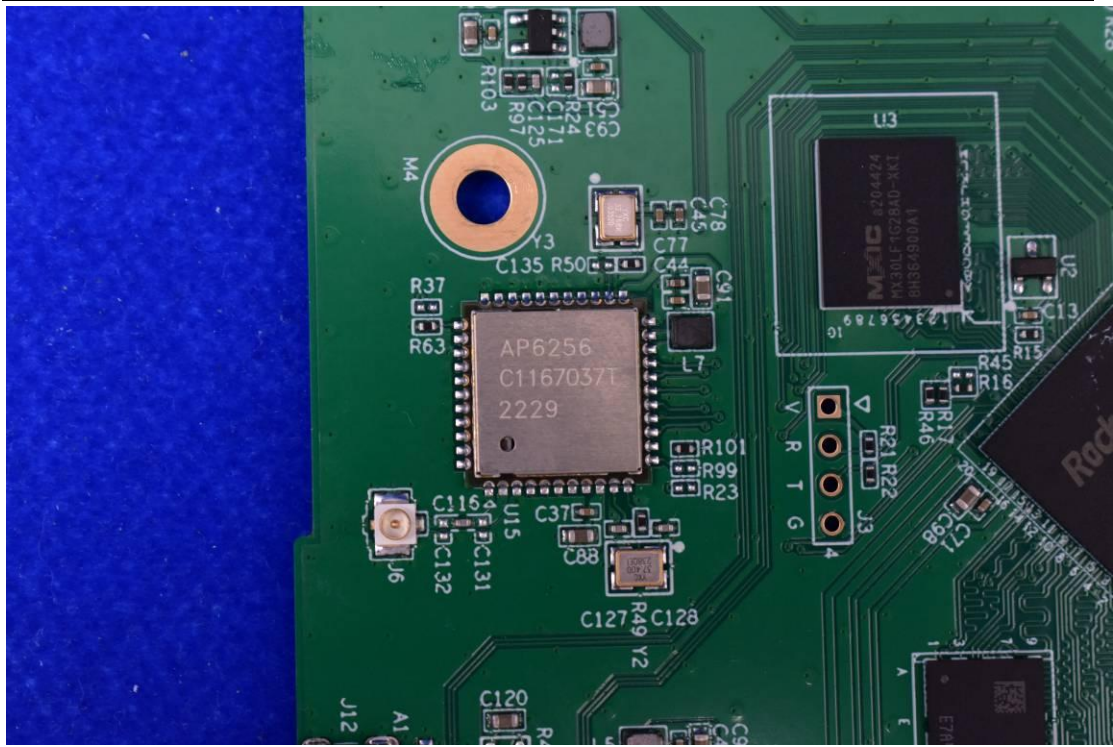

FCC ID: 2ASRI-V8214A-RX IC: 24103-45008

## Internal Photos

### 1. EUT uncover view

---

## 2. Antenna view