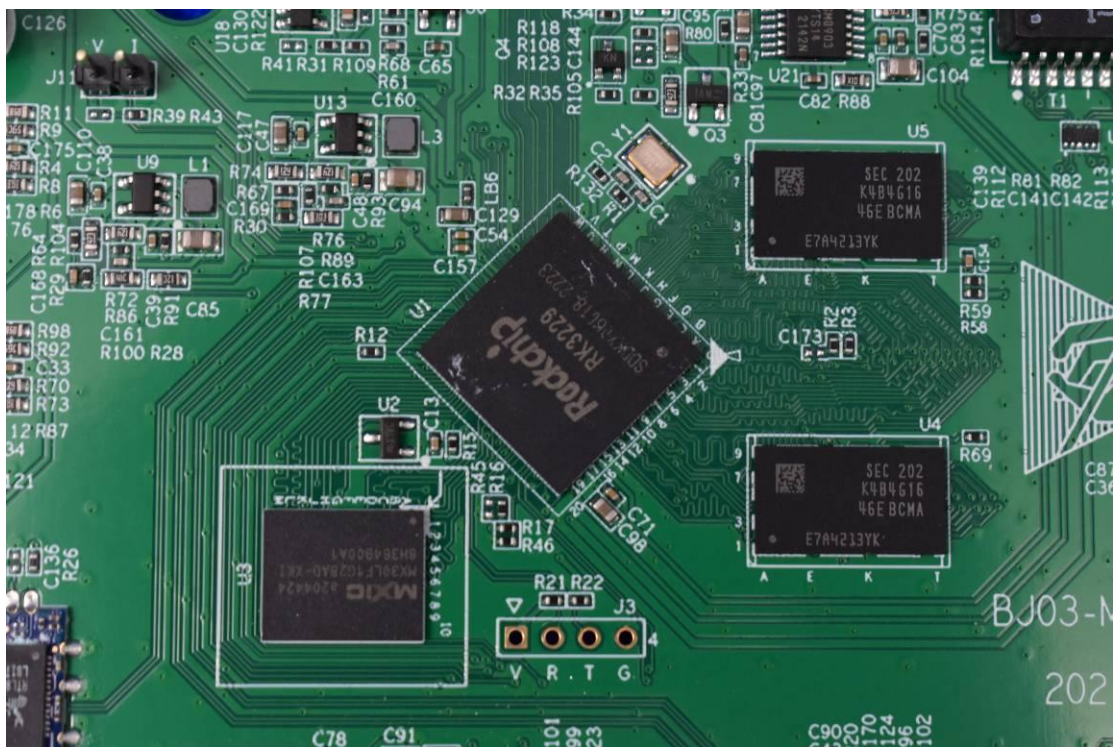

FCC ID: 2ASRI-V8214A-RX IC: 24103-45008

## Internal Photos

### 1. EUT uncover view

---

## 2. Antenna view