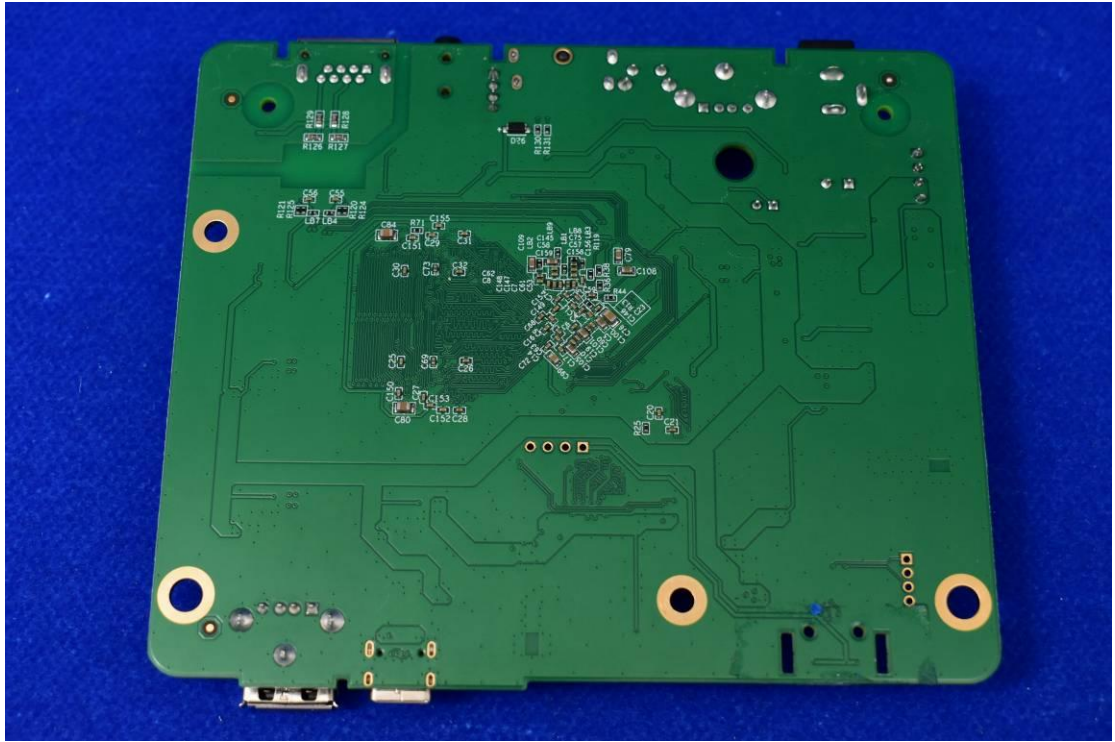

FCC ID: 2ASRI-V8214A-RX IC: 24103-45008

## Internal Photos

### 1. EUT uncover view

---

## 2. Antenna view