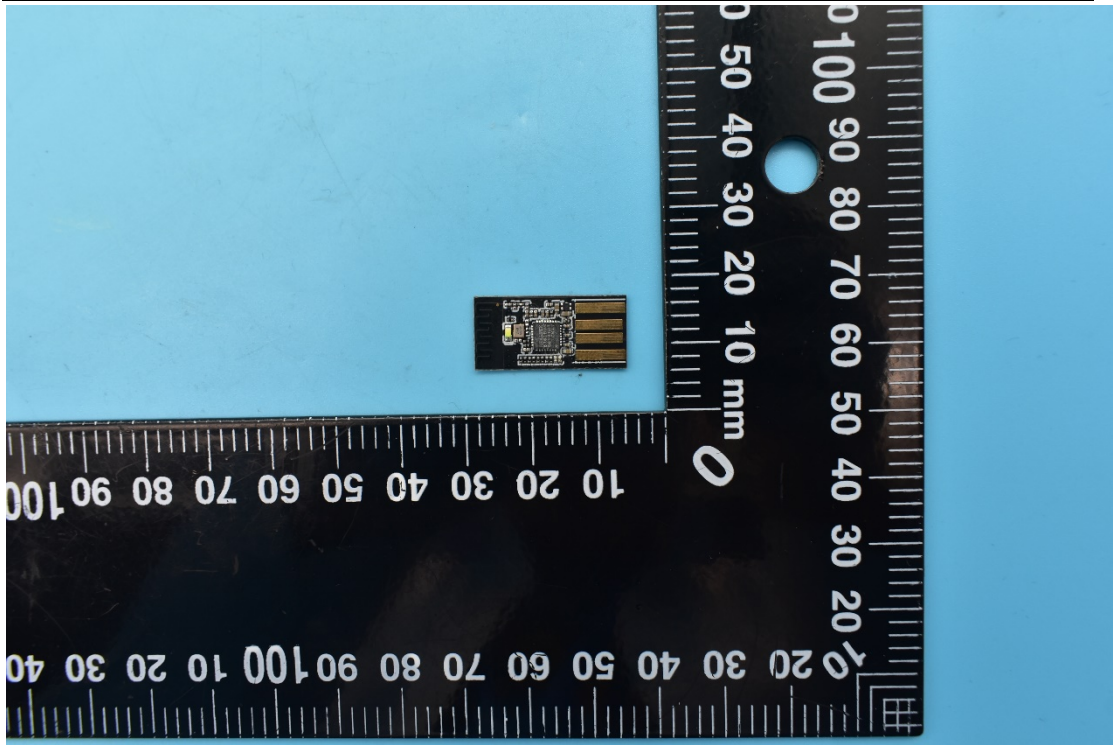

FCC ID:2ASRI-B108

Internal Photos

1. EUT uncover view

2. Antenna view