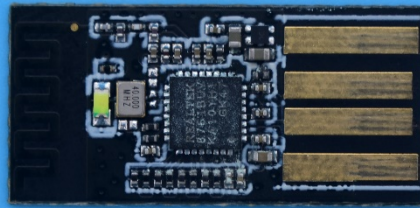

FCC ID:2ASRI-B108

Internal Photos

1. EUT uncover view

2. Antenna view