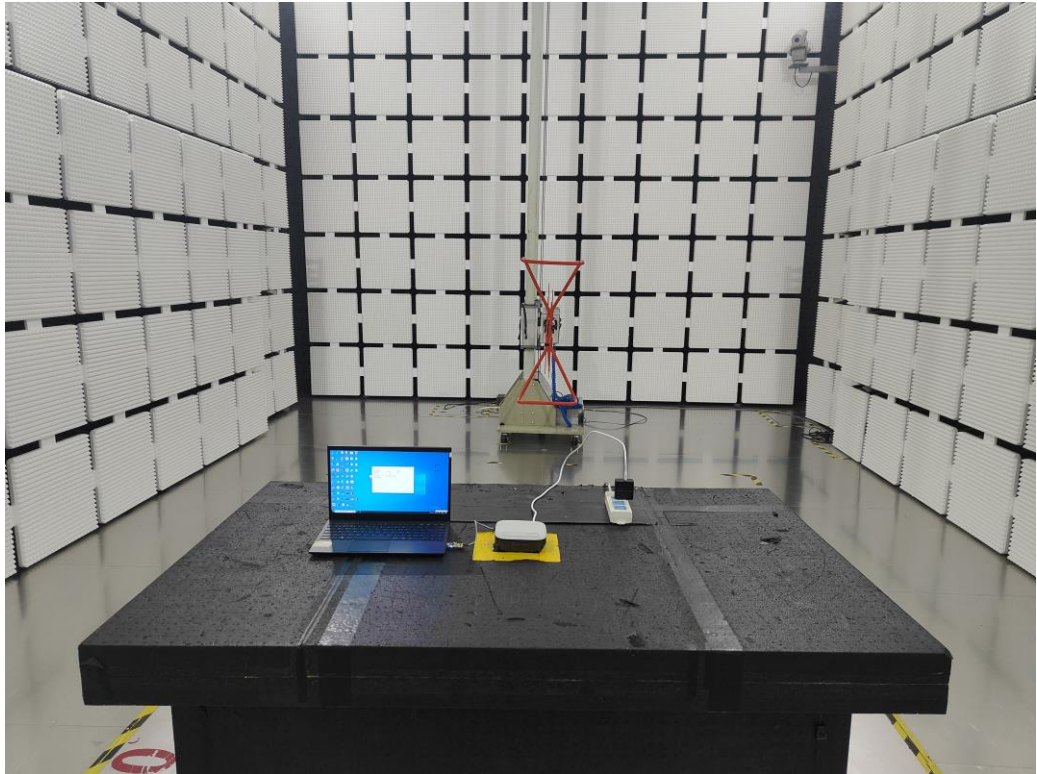

TEST SETUP PHOTOGRAPHS OF EUT

AC POWER LINE CONDUCTED EMISSION TEST

Front View

Side View

RADIATED EMISSION TEST

Below 1GHz

Above 1GHz