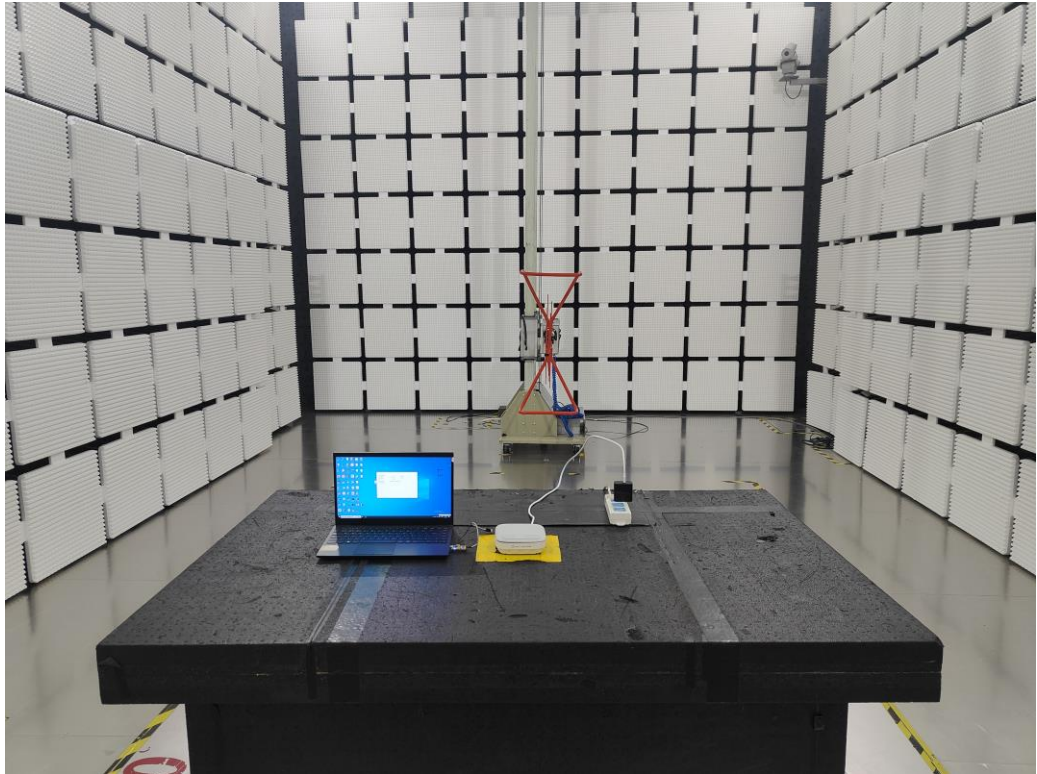

TEST SETUP PHOTOGRAPHS OF EUT

AC POWER LINE CONDUCTED EMISSION TEST

Front View

Side View

RADIATED EMISSION TEST

Below 1GHz

Above 1GHz