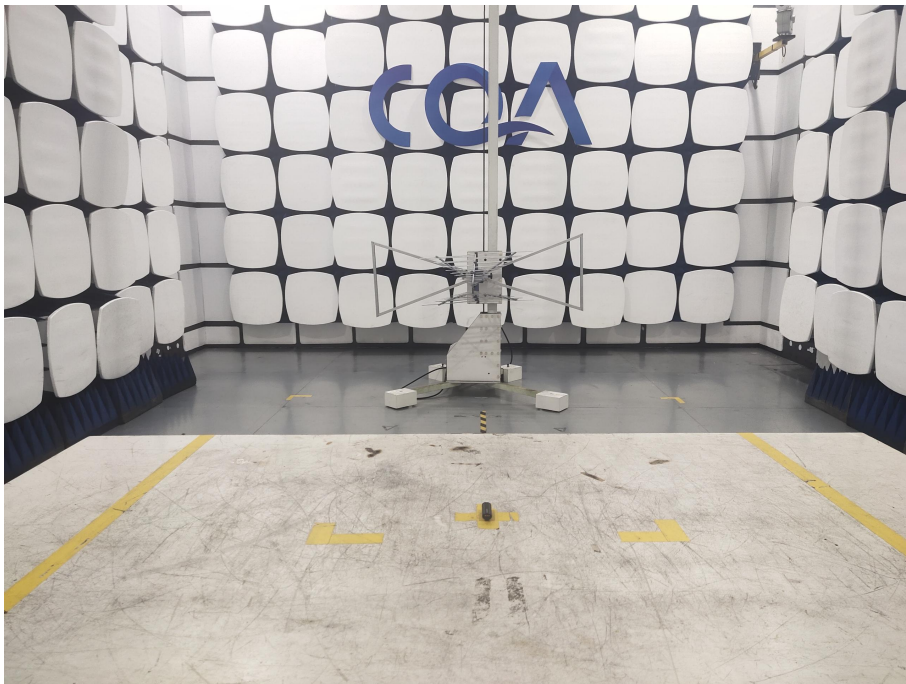

1 Photographs

1.1 Radiated Emission Test Setup

9kHz~30MHz

30MHz~1GHz:

Above 1GHz:

Conducted Emission Test Setup