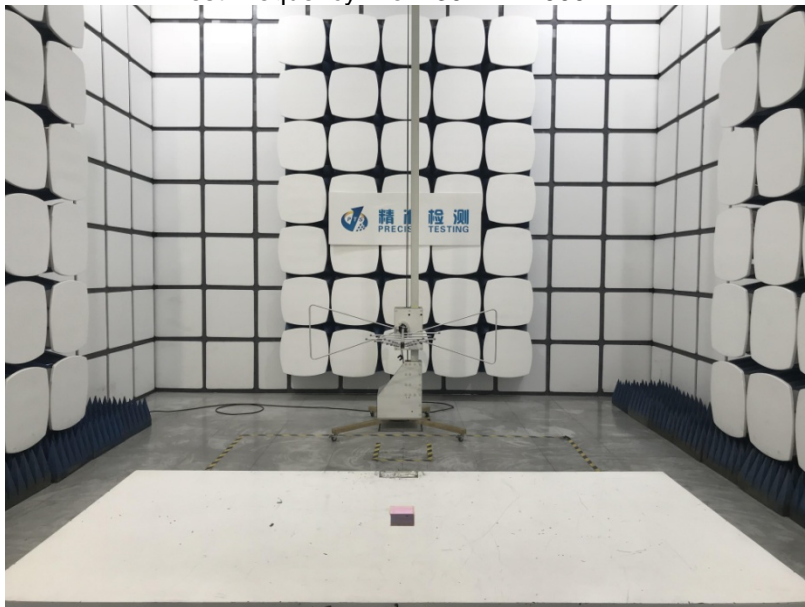

### Conducted Emissions

### Radiated Spurious Emissions Test Frequency From 30MHz-1000MHz

Test Frequency From 1000MHz-25000MHz