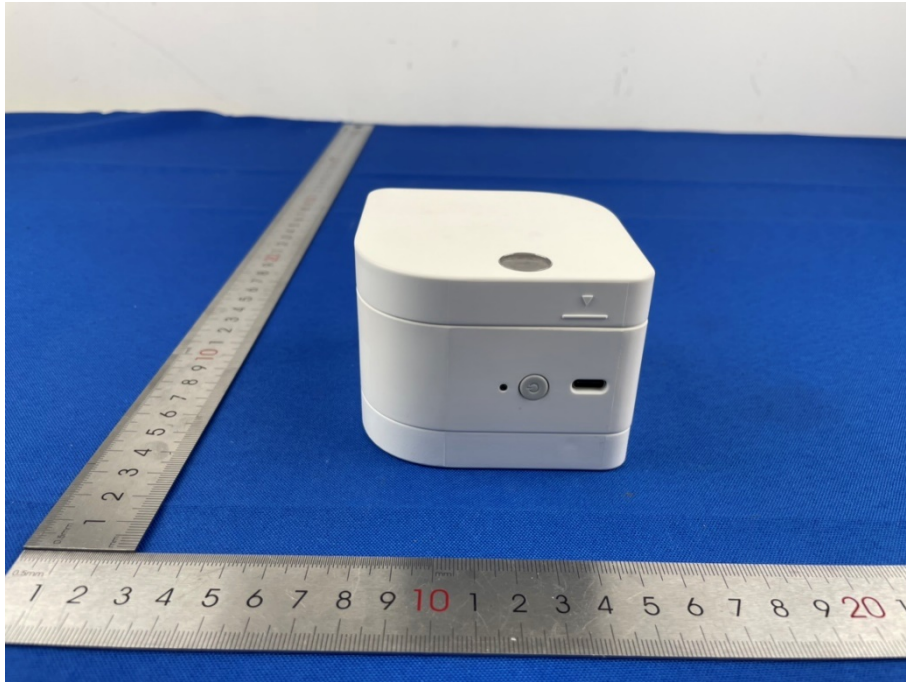

SAPPENDIX 1- EUT PHOTO

Model: P12 Pro

Photo 1

Photo 2

Photo 3

Photo 4

Photo 5

Photo 6