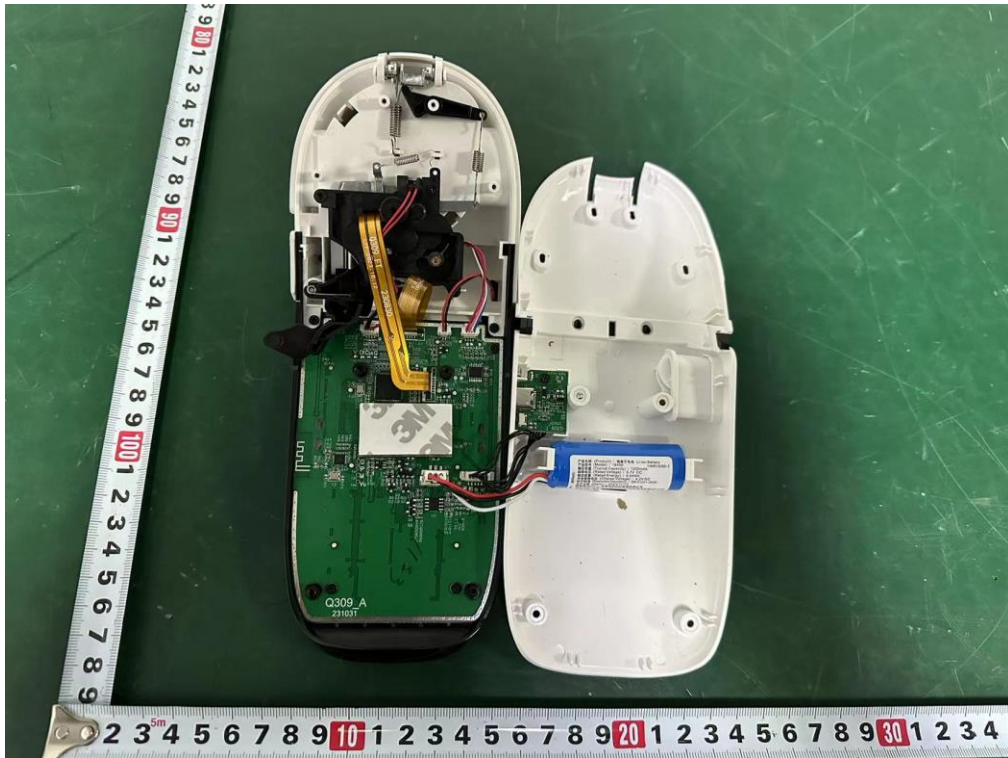

## 14. TEST SETUP PHOTO

Conducted Test

**Radiated Test (Below 1GHz)**

**Radiated Test (Above 1GHz)**

# 15. EUT PHOTO

External Photos  
M/N: LT12

**External Photos**  
M/N: LT12

**External Photos**  
M/N: LT12

**Internal Photos**  
M/N: LT12

**Internal Photos**  
M/N: LT12

Bluetooth  
Antenna

**Internal Photos**  
M/N: LT12

**Internal Photos**  
M/N: LT12

**Internal Photos**  
M/N: LT12

**Internal Photos**  
M/N: LT12

**Internal Photos**  
M/N: LT12

**End of Test Report**