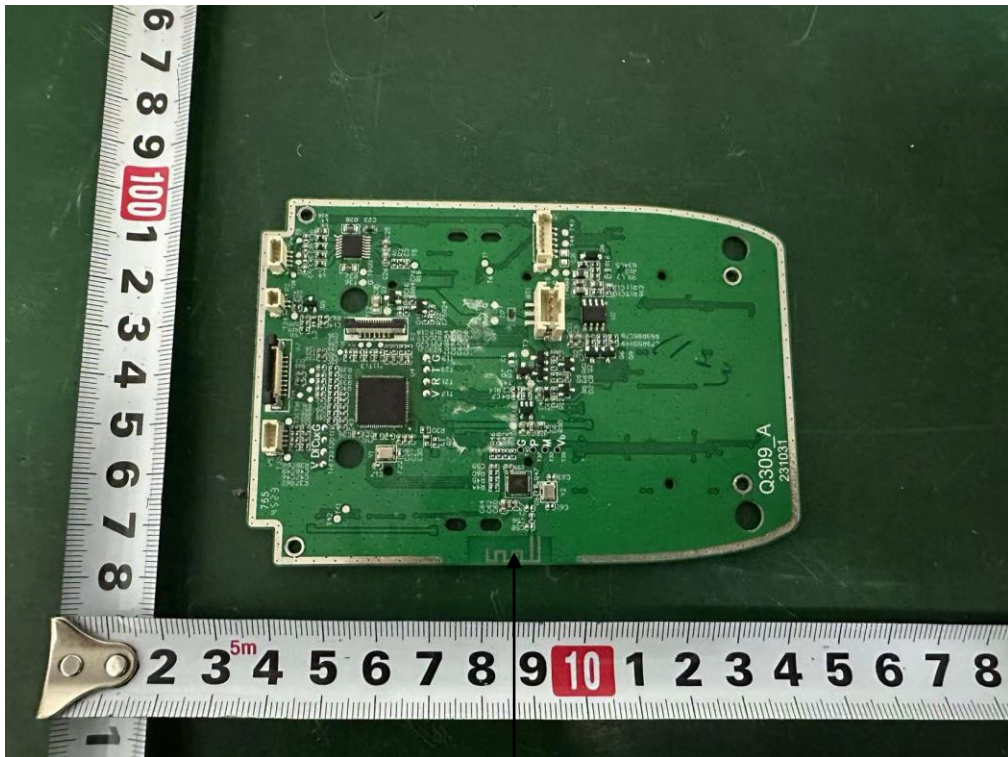

## 14. TEST SETUP PHOTO

Conducted Test

**Radiated Test (Below 1GHz)**

**Radiated Test (Above 1GHz)**

# 15. EUT PHOTO

External Photos  
M/N: LT12

**External Photos**  
M/N: LT12

**External Photos**  
M/N: LT12

**Internal Photos**  
M/N: LT12

**Internal Photos**  
M/N: LT12

Bluetooth  
Antenna

**Internal Photos**  
M/N: LT12

**Internal Photos**  
M/N: LT12

**Internal Photos**  
M/N: LT12

**Internal Photos**  
M/N: LT12

**Internal Photos**  
M/N: LT12

**End of Test Report**