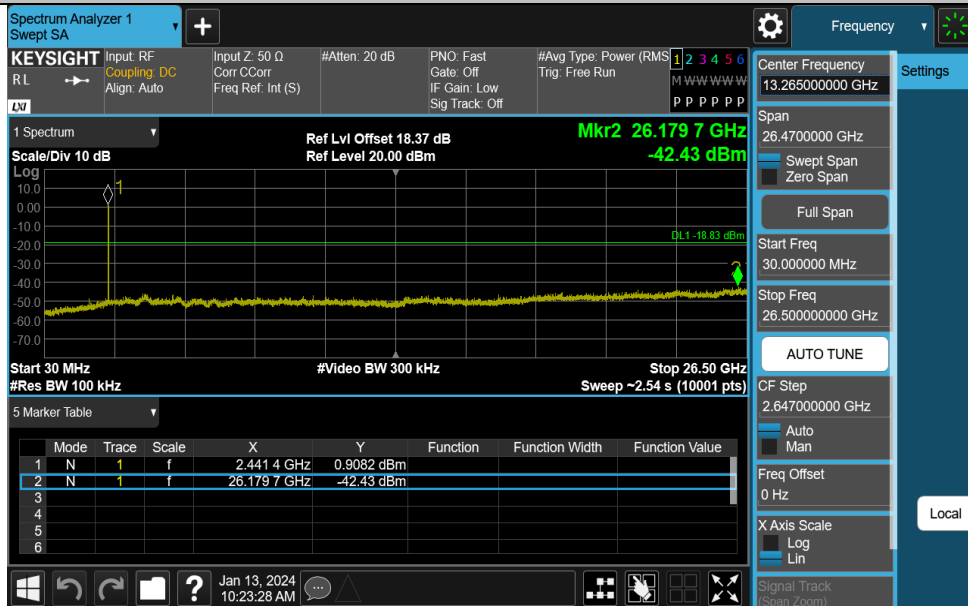

DH5-Ant1-2441-30~26500-PASS