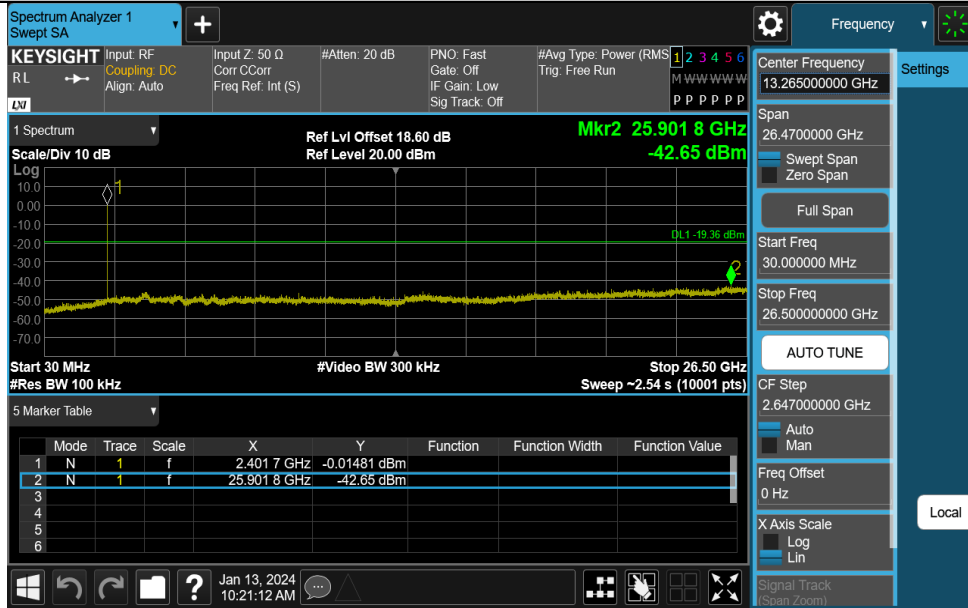

Test Graphs

DH5-Ant1-2402-30~26500-PASS