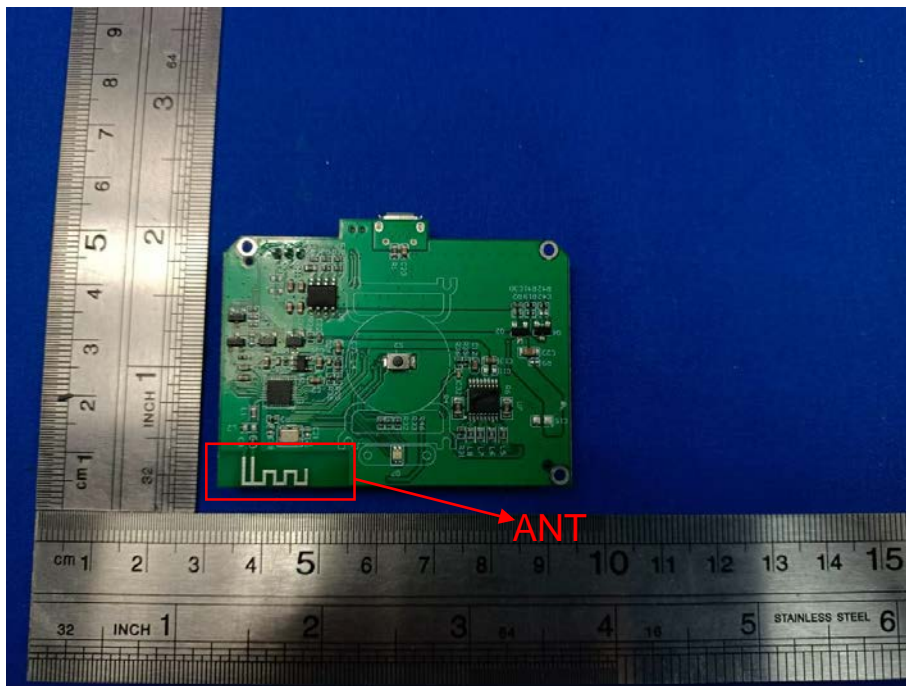

Photographs of the EUT (Internal Photos)

Model: D30

Micro

Type-c