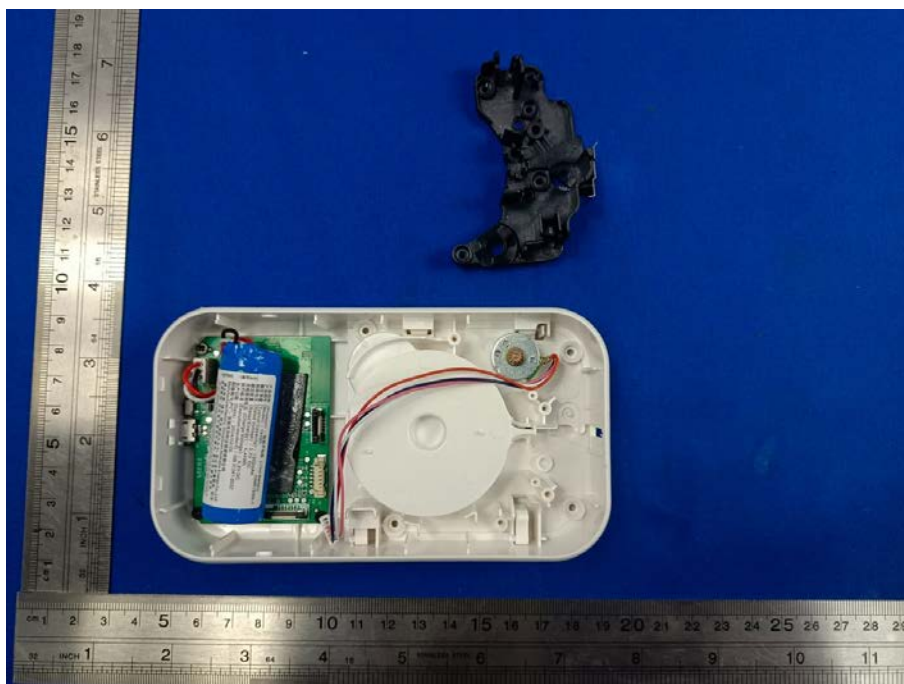

Photographs of the EUT (Internal Photos)

Model: D30

Micro

Type-c