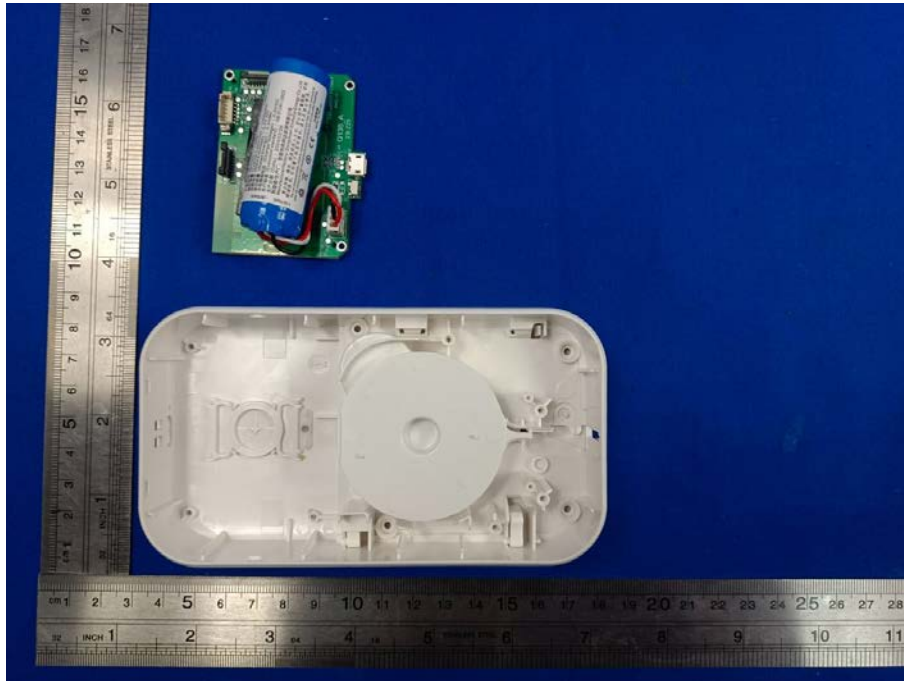

Photographs of the EUT (Internal Photos)

Model: D30

Micro

Type-c