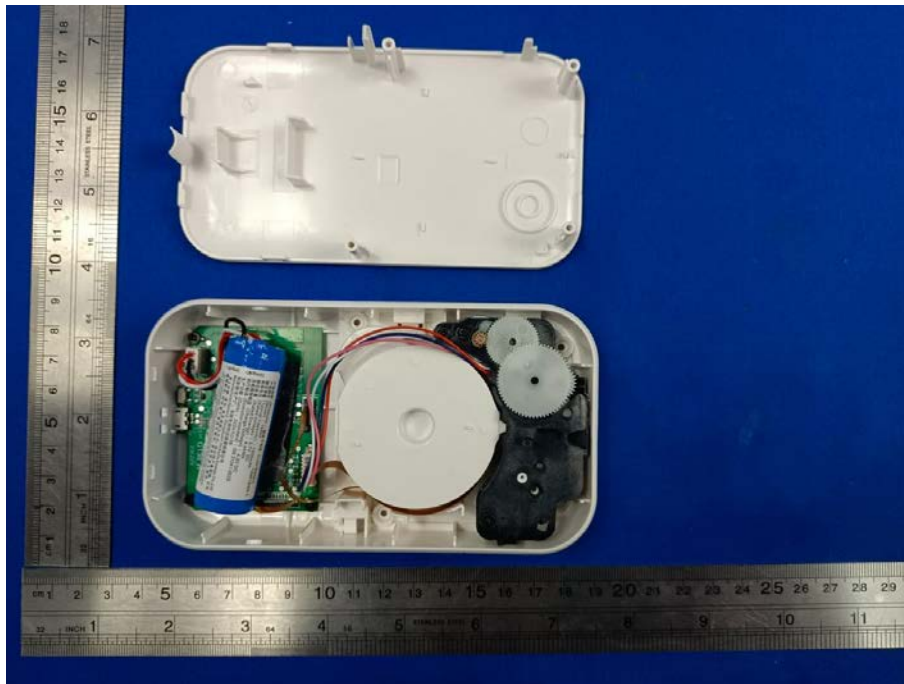

Photographs of the EUT (Internal Photos)

Model: D30

Micro

Type-c