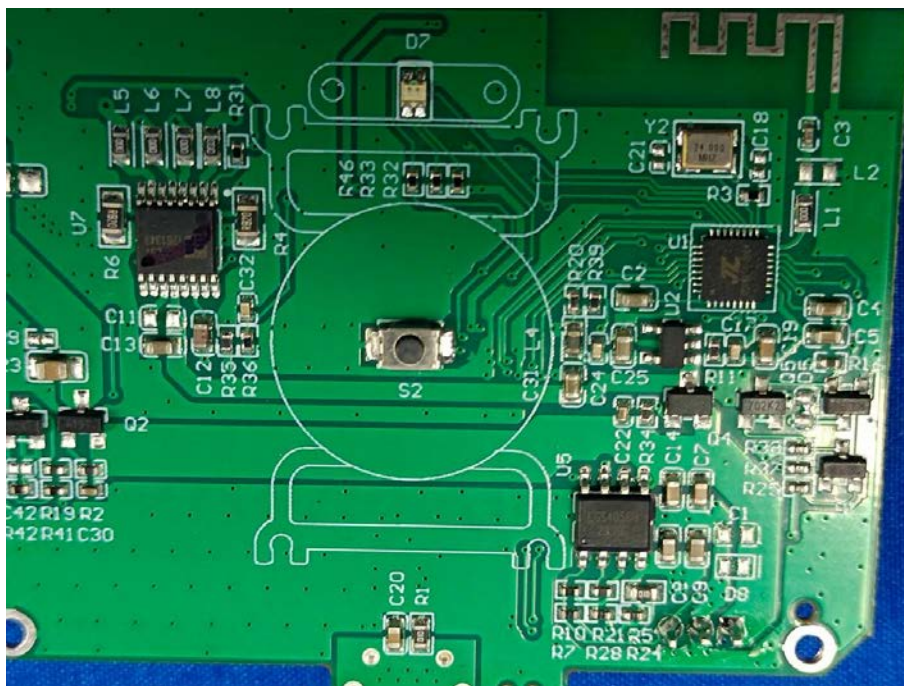

Photographs of the EUT (Internal Photos)

Model: D30

Micro

Type-c