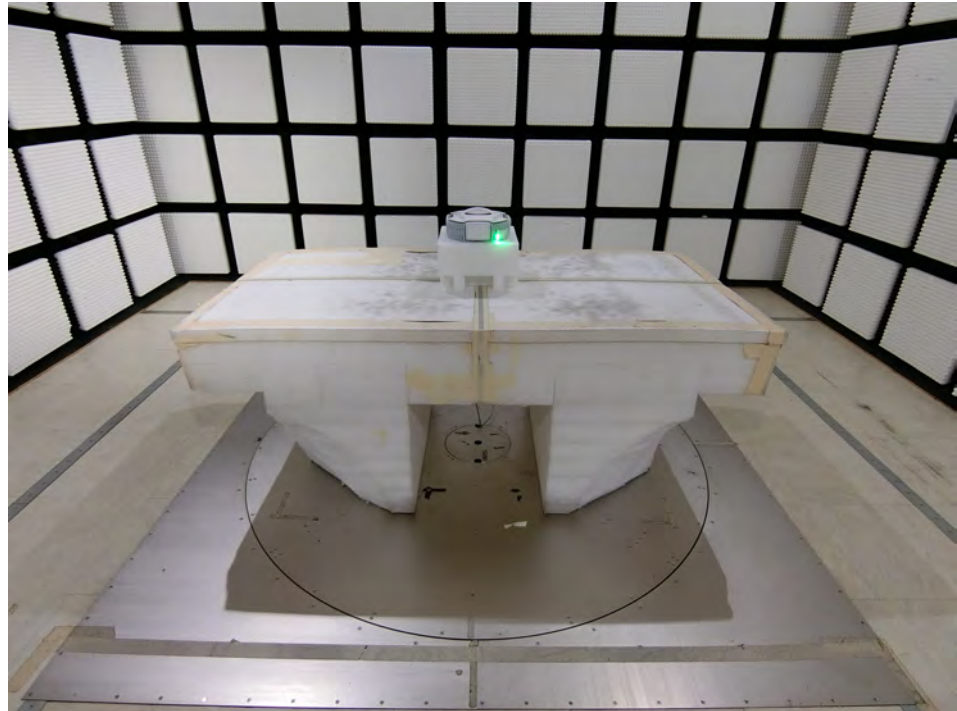

1. Photographs of AC Power Conducted Emissions Test Configuration

Test Mode: Mode 1

FRONT VIEW

REAR VIEW

Test Mode: Mode 3

FRONT VIEW

REAR VIEW

2. Photographs of Transmitter Spurious Emissions Test Configuration

Test Configuration: Below 1GHz

Test Mode 1

FRONT VIEW

REAR VIEW

Test Mode: Mode 3**FRONT VIEW****REAR VIEW**

Test Configuration: 1GHz~40GHz

FRONT VIEW

REAR VIEW