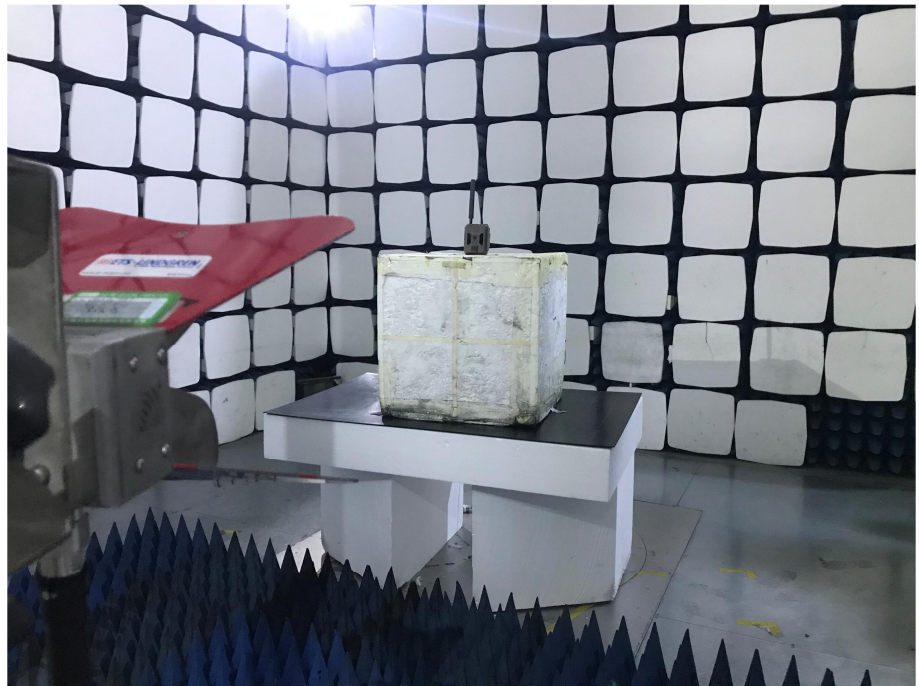

EXHIBIT 4 - TEST SETUP PHOTOGRAPHS

**Conducted Emission
Test Setup***

**Radiation Emission Test
Setup (Below 30MHz)**

Radiation Emission Test Setup (30MHz to 1GHz)

Radiation Emission Test Setup (1GHz to 18GHz)

**Radiation Emission Test
Setup (Above 18GHz)**

* Means' only test and setup for PART 15C .

******* END OF REPORT *******