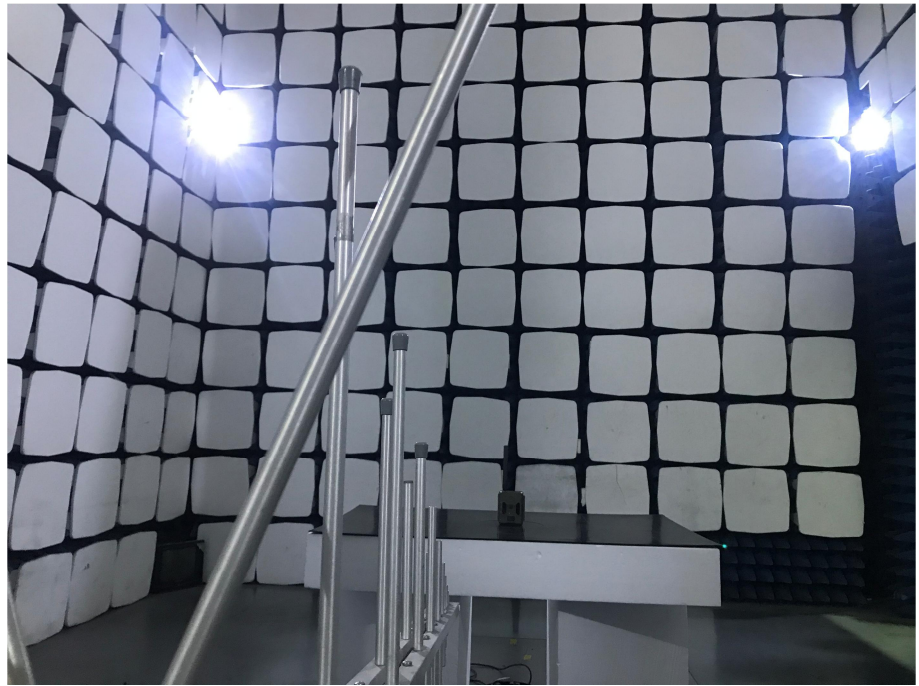

EXHIBIT 4 - TEST SETUP PHOTOGRAPHS

**Conducted Emission
Test Setup***

**Radiation Emission Test
Setup (Below 30MHz)**

Radiation Emission Test Setup (30MHz to 1GHz)

Radiation Emission Test Setup (1GHz to 18GHz)

**Radiation Emission Test
Setup (Above 18GHz)**

* Means' only test and setup for PART 15C .

******* END OF REPORT *******