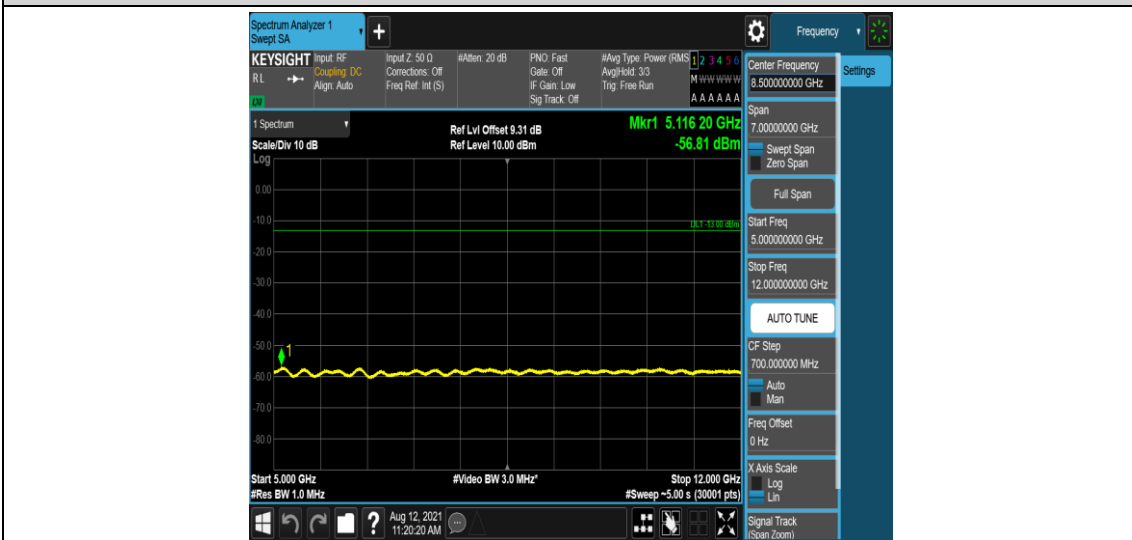

Band66-15MHz-QPSK-132597-1-0-High-0.15-30--50.32-PASS

Band66-15MHz-QPSK-132597-1-0-High-30-1000--32.5-PASS

Band66-15MHz-QPSK-132597-1-0-High-1000-5000--35.68-PASS

Band66-15MHz-QPSK-132597-1-0-High-5000-12000--56.81-PASS