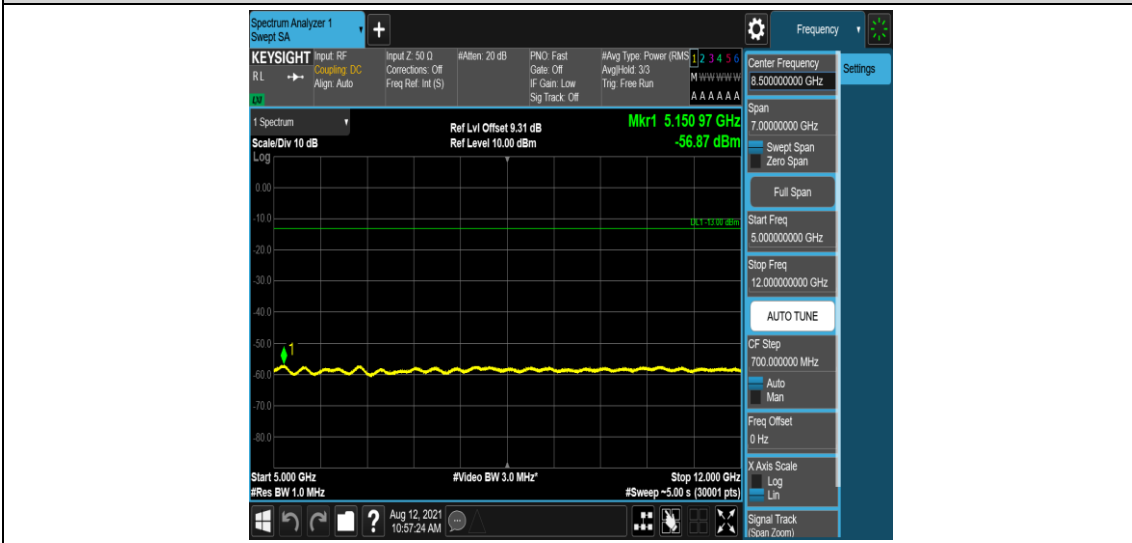

Band66-10MHz-16QAM-132322-1-0-Low-30-1000--33.59-PASS

Band66-10MHz-16QAM-132322-1-0-Low-1000-5000--35.62-PASS

Band66-10MHz-16QAM-132322-1-0-Low-5000-12000--56.97-PASS

Band66-10MHz-16QAM-132622-1-0-High-30-1000--32.93-PASS

Band66-10MHz-16QAM-132622-1-0-High-1000-5000--35.68-PASS

Band66-10MHz-16QAM-132622-1-0-High-5000-12000--56.87-PASS

Band66-10MHz-16QAM-132622-1-0-High-12000-26500--51.22-PASS

Band66-15MHz-QPSK-132047-1-0-Low-0.009-0.15--51.99-PASS