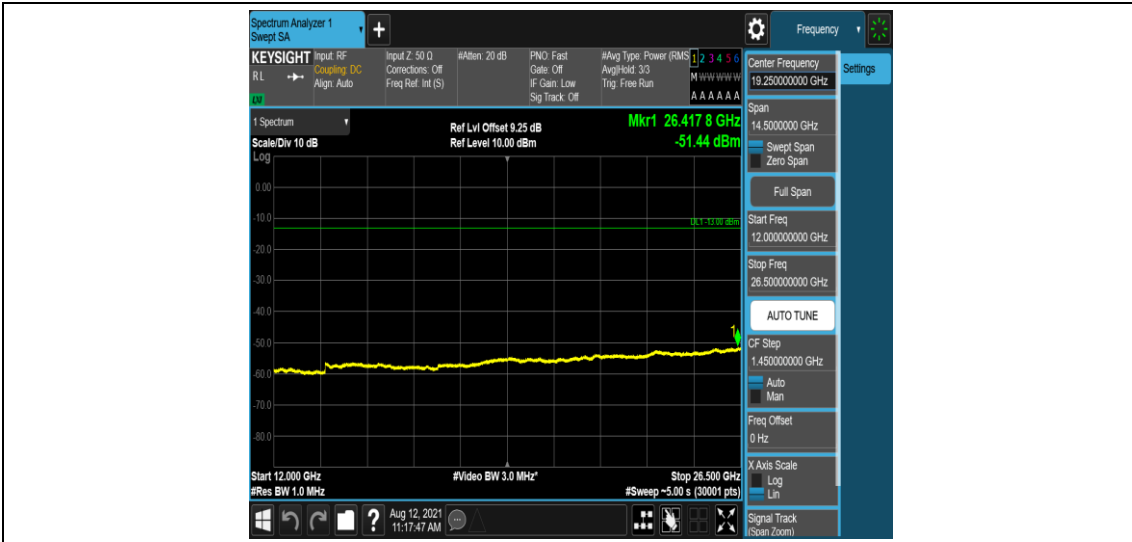

Band66-15MHz-QPSK-132047-1-0-Low-12000-26500--51.49-PASS

Band66-15MHz-QPSK-132322-1-0-Low-0.009-0.15--51.05-PASS

Band66-15MHz-QPSK-132322-1-0-Low-0.15-30--50.85-PASS

Band66-15MHz-QPSK-132322-1-0-Low-30-1000--33.32-PASS

Band66-15MHz-QPSK-132322-1-0-Low-1000-5000--35.69-PASS

Band66-15MHz-QPSK-132322-1-0-Low-5000-12000--56.85-PASS

Band66-15MHz-QPSK-132322-1-0-Low-12000-26500--51.44-PASS

Band66-15MHz-QPSK-132597-1-0-High-0.009-0.15--51.58-PASS