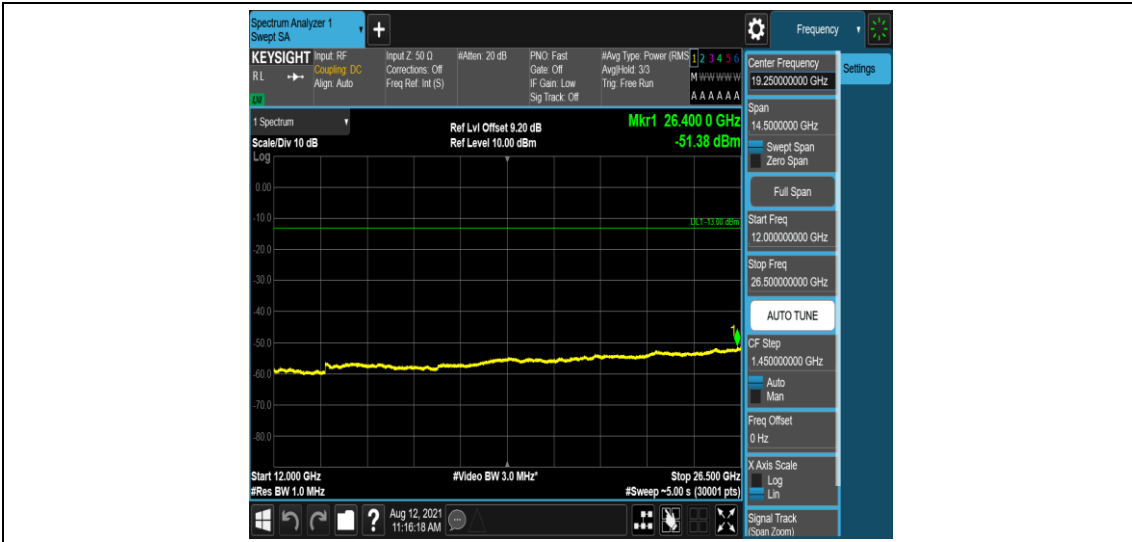

Band66-15MHz-16QAM-132047-1-0-Low-5000-12000--57.03-PASS

Band66-15MHz-16QAM-132047-1-0-Low-12000-26500--51.38-PASS