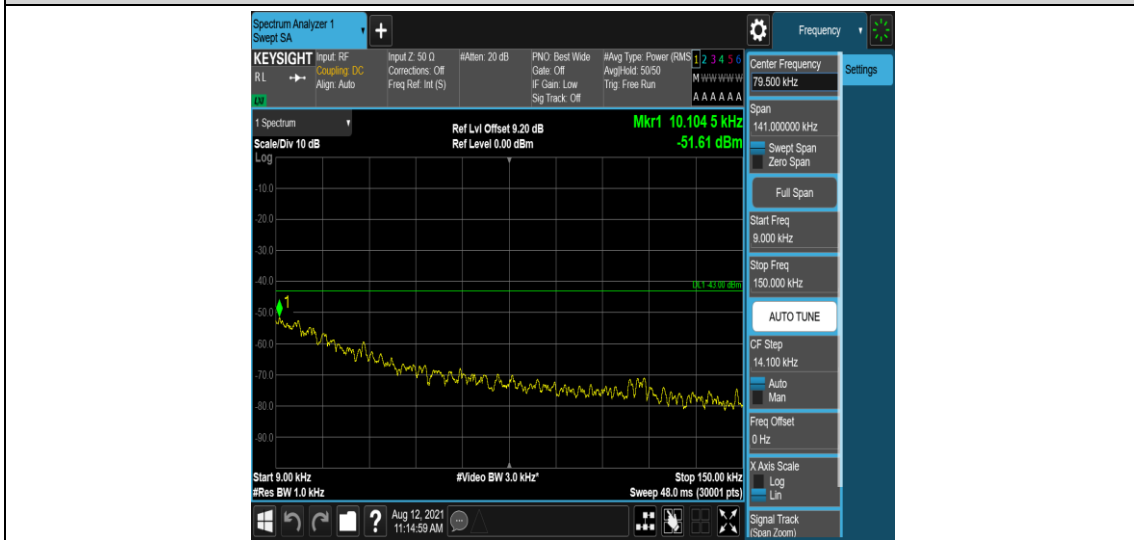

Band66-15MHz-QPSK-132597-1-0-High-12000-26500--51.38-PASS

Band66-15MHz-16QAM-132047-1-0-Low-0.009-0.15--51.61-PASS