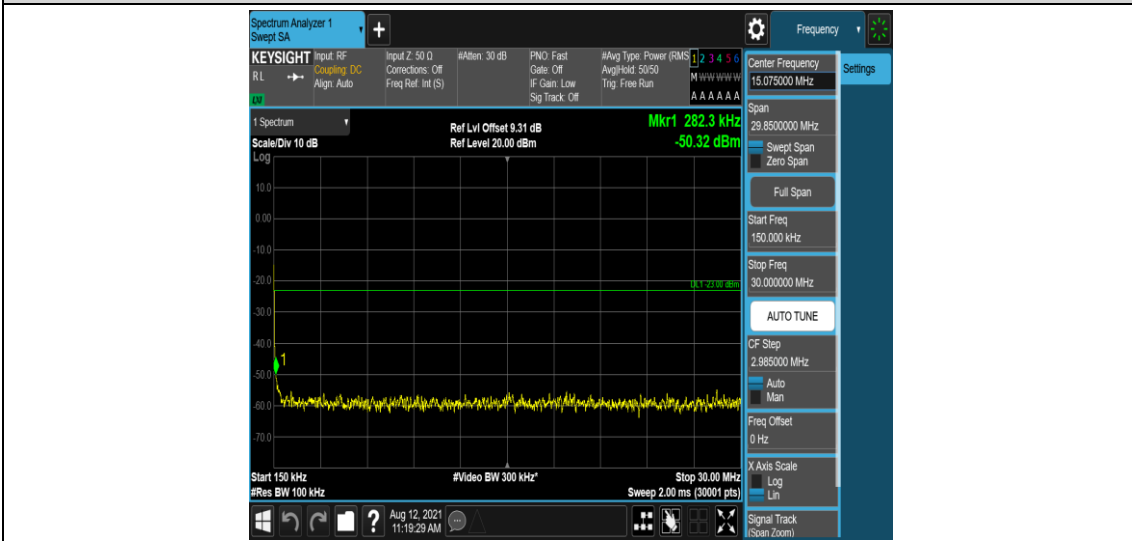

Band66-15MHz-QPSK-132322-1-0-Low-1000-5000--35.69-PASS

Band66-15MHz-QPSK-132322-1-0-Low-5000-12000--56.85-PASS

Band66-15MHz-QPSK-132322-1-0-Low-12000-26500--51.44-PASS

Band66-15MHz-QPSK-132597-1-0-High-0.009-0.15--51.58-PASS