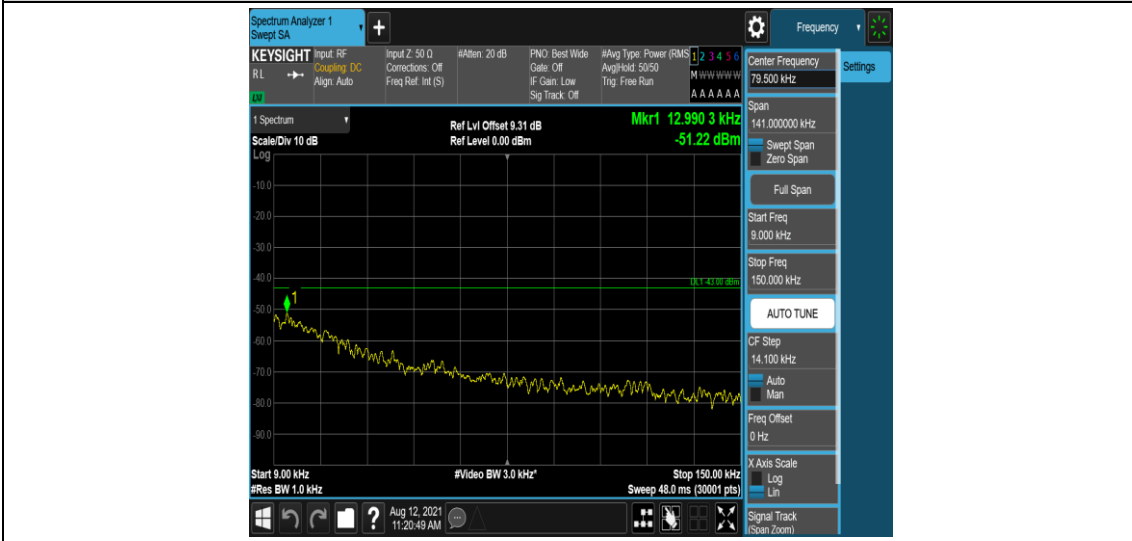

Band66-15MHz-16QAM-132322-1-0-Low-12000-26500--51.46-PASS

Band66-15MHz-16QAM-132597-1-0-High-0.009-0.15--51.22-PASS