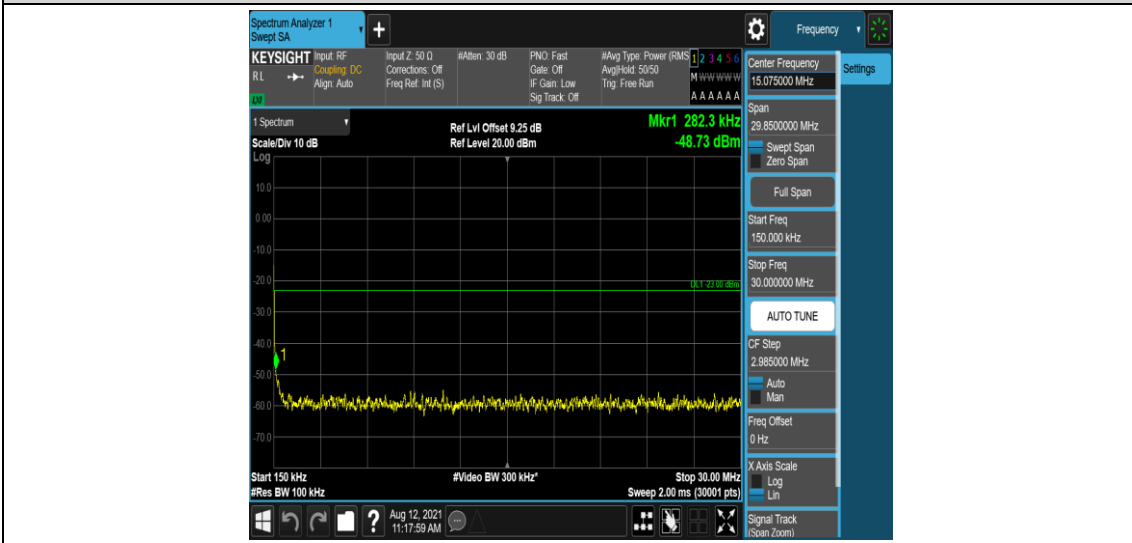

Band66-15MHz-16QAM-132047-1-0-Low-1000-5000--35.85-PASS

Band66-15MHz-16QAM-132047-1-0-Low-5000-12000--57.03-PASS

Band66-15MHz-16QAM-132047-1-0-Low-12000-26500--51.38-PASS

Band66-15MHz-16QAM-132322-1-0-Low-0.009-0.15--51.13-PASS