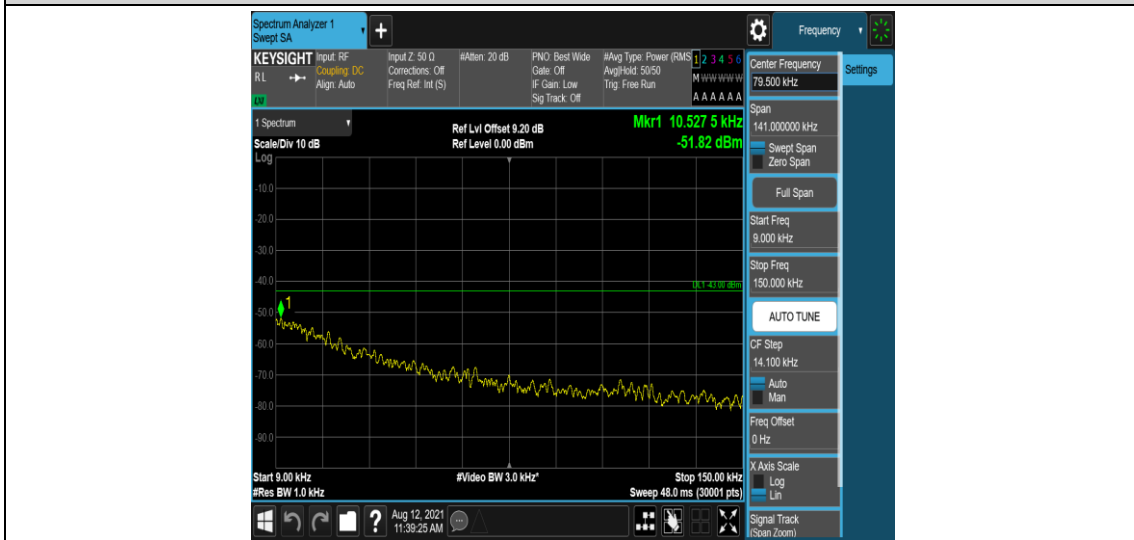

Band66-15MHz-16QAM-132597-1-0-High-12000-26500--51.3-PASS

Band66-20MHz-QPSK-132072-1-0-Low-0.009-0.15--51.82-PASS