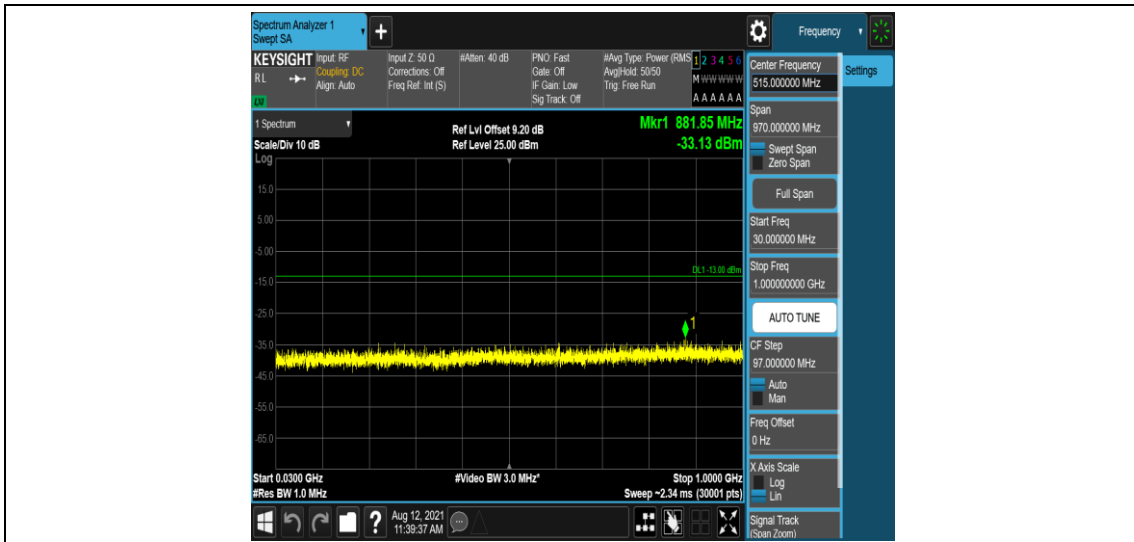

Band66-20MHz-QPSK-132072-1-0-Low-0.15-30--51.81-PASS

Band66-20MHz-QPSK-132072-1-0-Low-30-1000--33.13-PASS