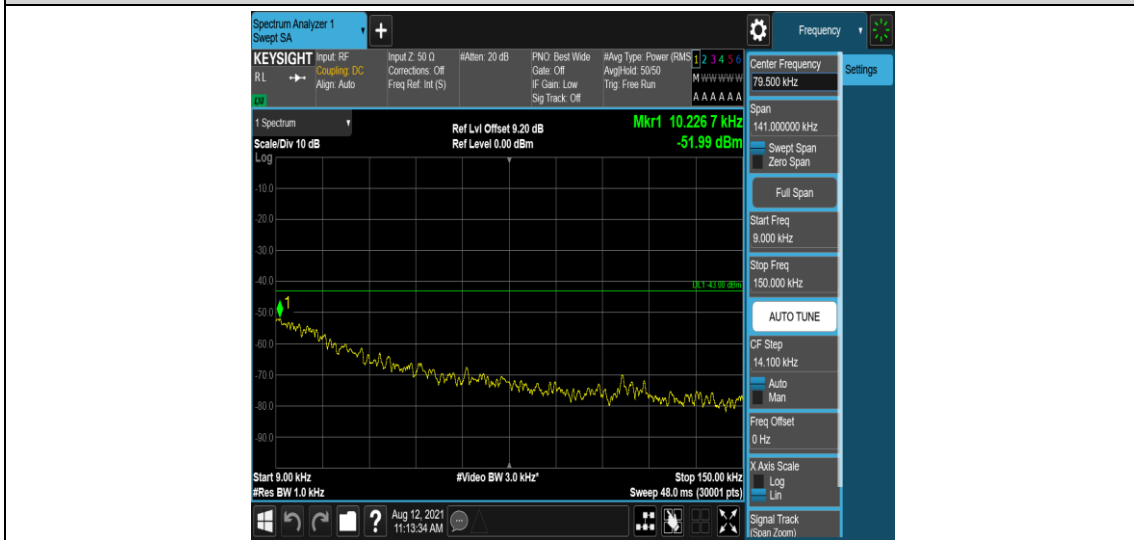

Band66-10MHz-16QAM-132322-1-0-Low-30-1000--33.59-PASS

Band66-10MHz-16QAM-132322-1-0-Low-1000-5000--35.62-PASS

Band66-10MHz-16QAM-132322-1-0-Low-5000-12000--56.97-PASS

Band66-10MHz-16QAM-132622-1-0-High-30-1000--32.93-PASS

Band66-10MHz-16QAM-132622-1-0-High-1000-5000--35.68-PASS

Band66-10MHz-16QAM-132622-1-0-High-5000-12000--56.87-PASS

Band66-10MHz-16QAM-132622-1-0-High-12000-26500--51.22-PASS

Band66-15MHz-QPSK-132047-1-0-Low-0.009-0.15--51.99-PASS