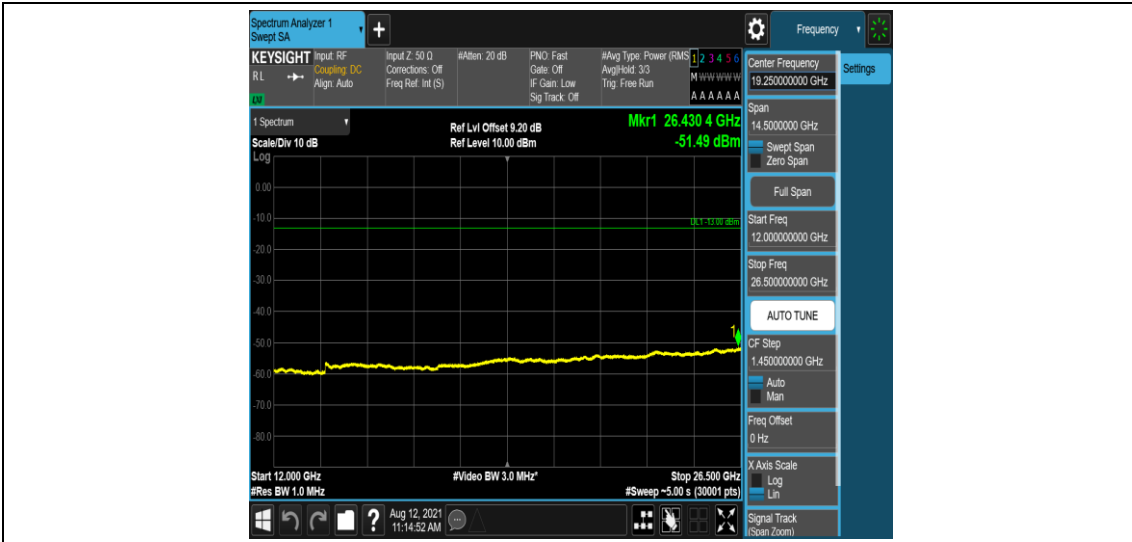

Band66-15MHz-QPSK-132047-1-0-Low-0.15-30--49.82-PASS

Band66-15MHz-QPSK-132047-1-0-Low-30-1000--33.54-PASS

Band66-15MHz-QPSK-132047-1-0-Low-1000-5000--35.81-PASS

Band66-15MHz-QPSK-132047-1-0-Low-5000-12000--57.03-PASS

Band66-15MHz-QPSK-132047-1-0-Low-12000-26500--51.49-PASS

Band66-15MHz-QPSK-132322-1-0-Low-0.009-0.15--51.05-PASS

Band66-15MHz-QPSK-132322-1-0-Low-0.15-30--50.85-PASS

Band66-15MHz-QPSK-132322-1-0-Low-30-1000--33.32-PASS