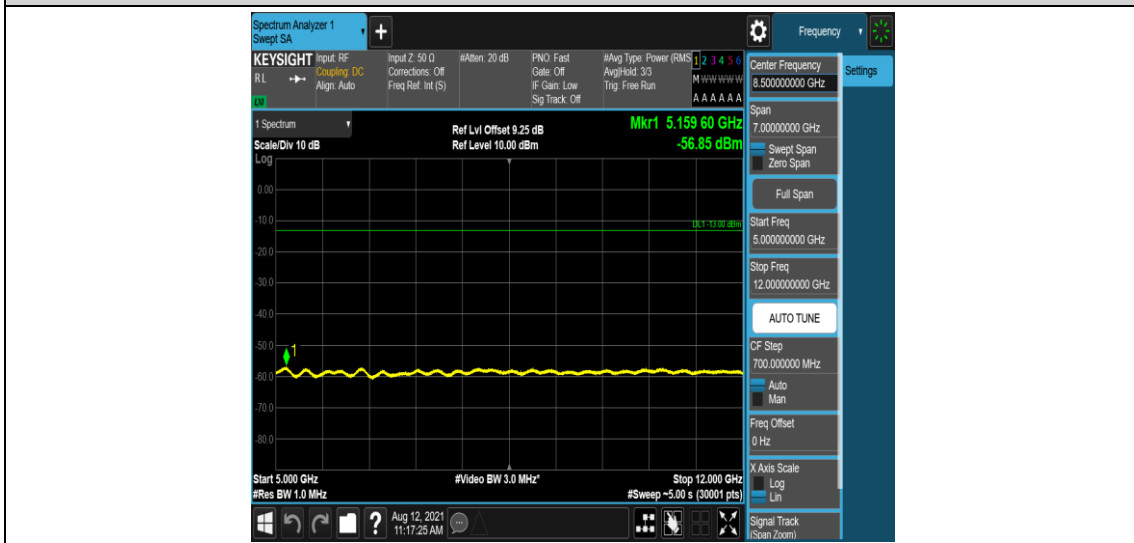

Band66-15MHz-QPSK-132322-1-0-Low-1000-5000--35.69-PASS

Band66-15MHz-QPSK-132322-1-0-Low-5000-12000--56.85-PASS