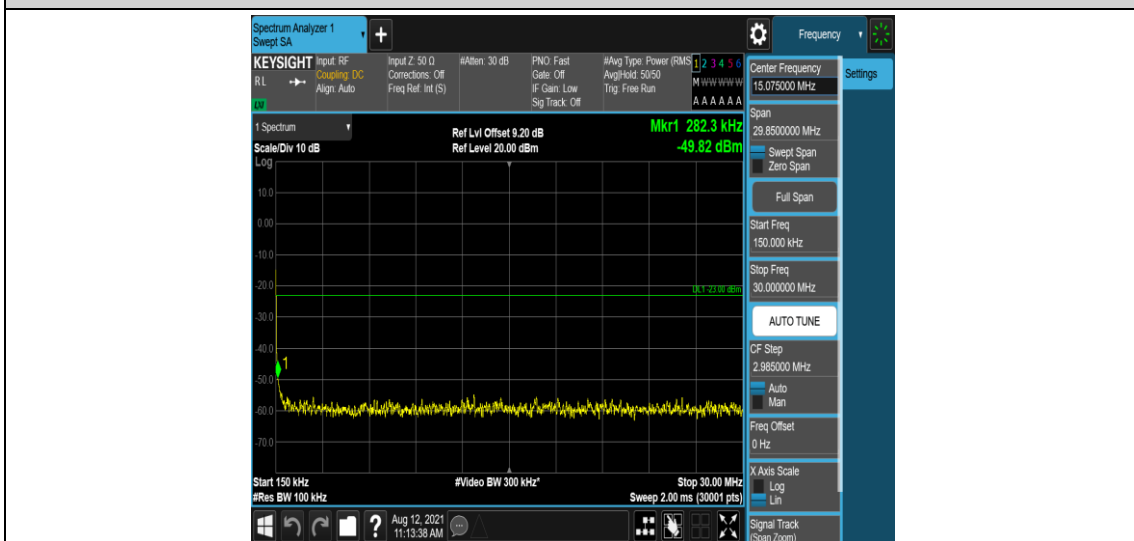

Band66-10MHz-16QAM-132622-1-0-High-1000-5000--35.68-PASS

Band66-10MHz-16QAM-132622-1-0-High-5000-12000--56.87-PASS

Band66-10MHz-16QAM-132622-1-0-High-12000-26500--51.22-PASS

Band66-15MHz-QPSK-132047-1-0-Low-0.009-0.15--51.99-PASS