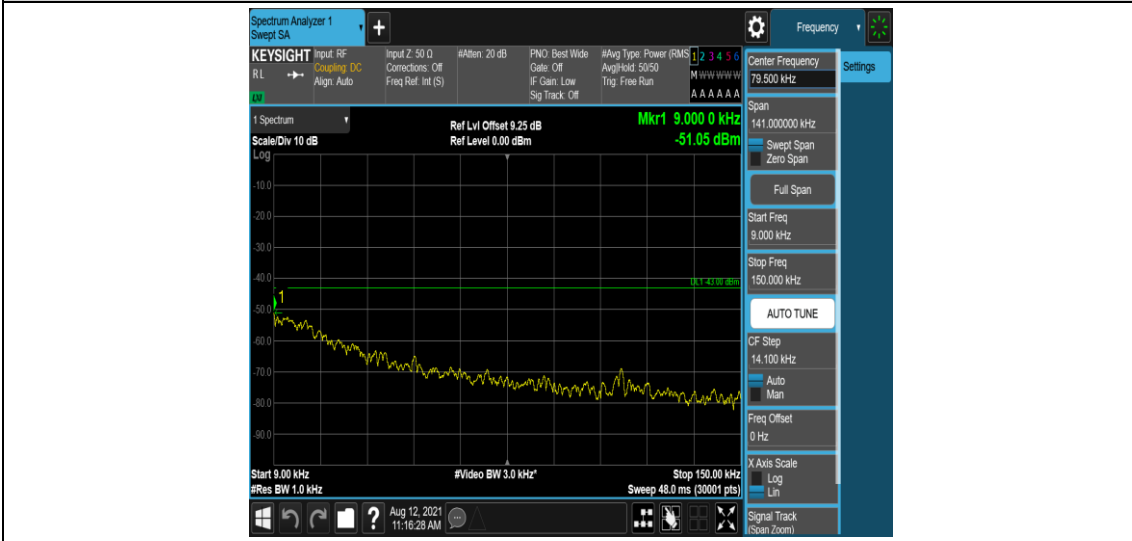

Band66-15MHz-QPSK-132047-1-0-Low-0.15-30--49.82-PASS

Band66-15MHz-QPSK-132047-1-0-Low-30-1000--33.54-PASS

Band66-15MHz-QPSK-132047-1-0-Low-1000-5000--35.81-PASS

Band66-15MHz-QPSK-132047-1-0-Low-5000-12000--57.03-PASS

Band66-15MHz-QPSK-132047-1-0-Low-12000-26500--51.49-PASS

Band66-15MHz-QPSK-132322-1-0-Low-0.009-0.15--51.05-PASS

Band66-15MHz-QPSK-132322-1-0-Low-0.15-30--50.85-PASS

Band66-15MHz-QPSK-132322-1-0-Low-30-1000--33.32-PASS