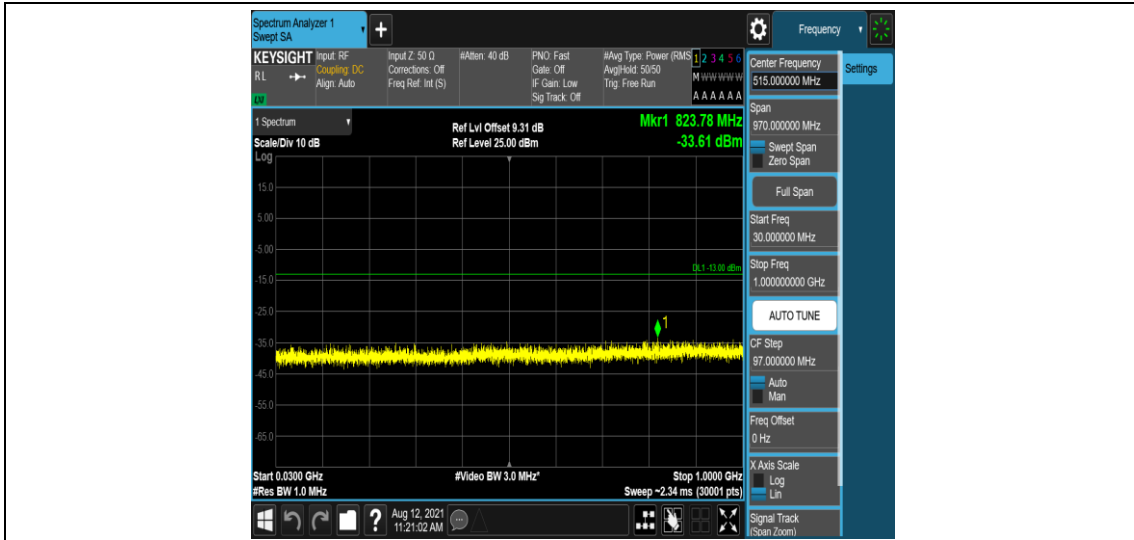

Band66-15MHz-16QAM-132597-1-0-High-0.15-30--47.2-PASS

Band66-15MHz-16QAM-132597-1-0-High-30-1000--33.61-PASS