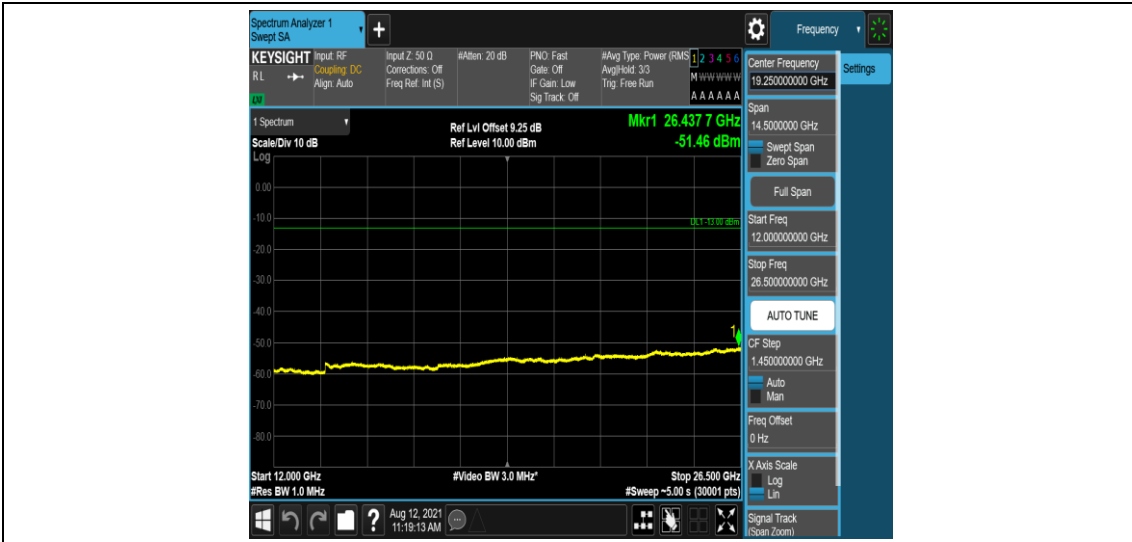

Band66-15MHz-16QAM-132322-1-0-Low-0.15-30--48.73-PASS

Band66-15MHz-16QAM-132322-1-0-Low-30-1000--33.58-PASS

Band66-15MHz-16QAM-132322-1-0-Low-1000-5000--35.78-PASS

Band66-15MHz-16QAM-132322-1-0-Low-5000-12000--57-PASS