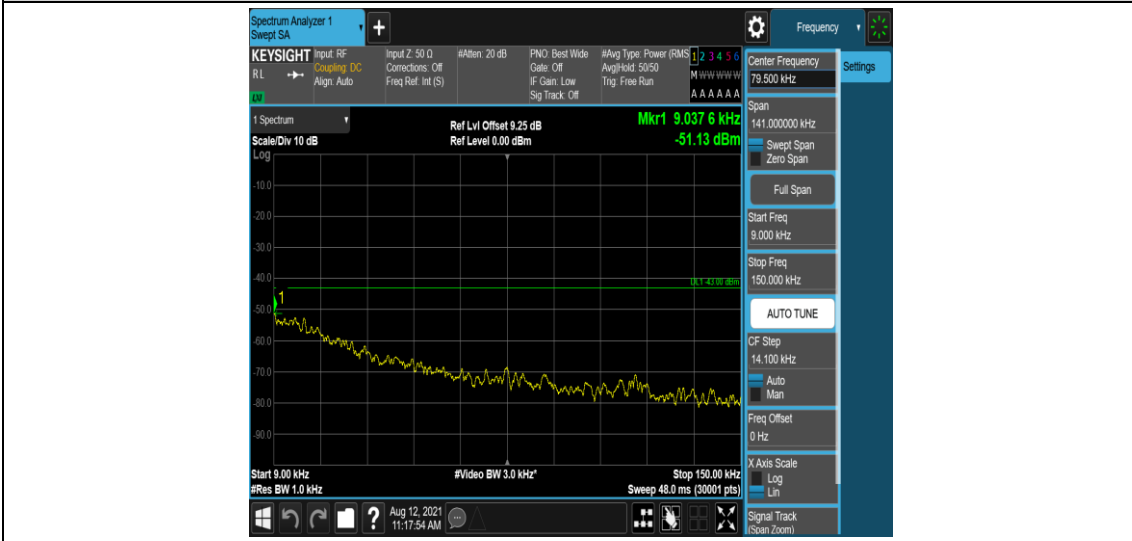

Band66-15MHz-16QAM-132047-1-0-Low-12000-26500--51.38-PASS

Band66-15MHz-16QAM-132322-1-0-Low-0.009-0.15--51.13-PASS