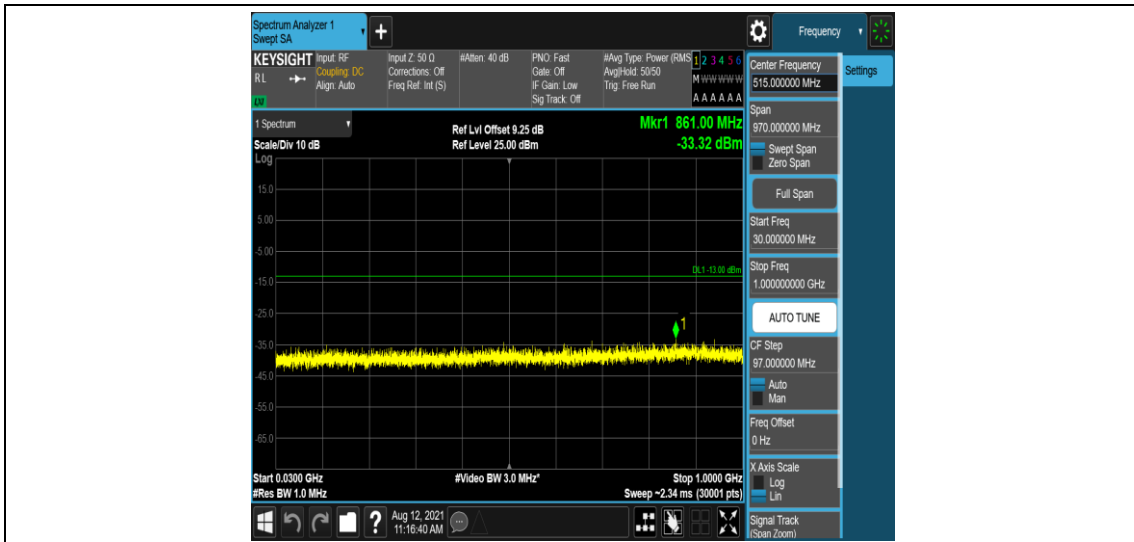

Band66-15MHz-QPSK-132322-1-0-Low-0.15-30--50.85-PASS

Band66-15MHz-QPSK-132322-1-0-Low-30-1000--33.32-PASS