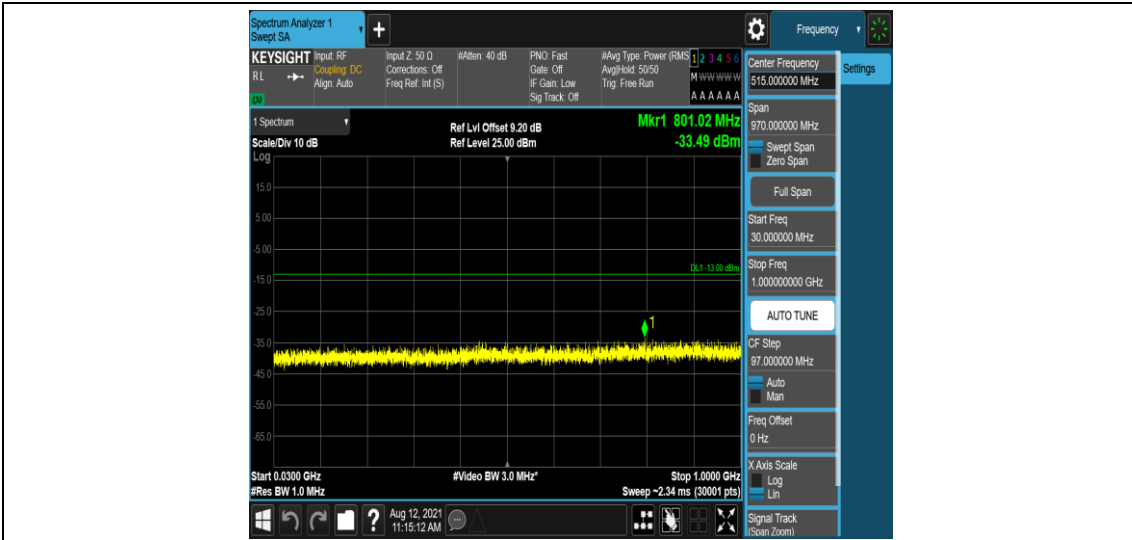

Band66-15MHz-16QAM-132047-1-0-Low-0.15-30--50.85-PASS

Band66-15MHz-16QAM-132047-1-0-Low-30-1000--33.49-PASS