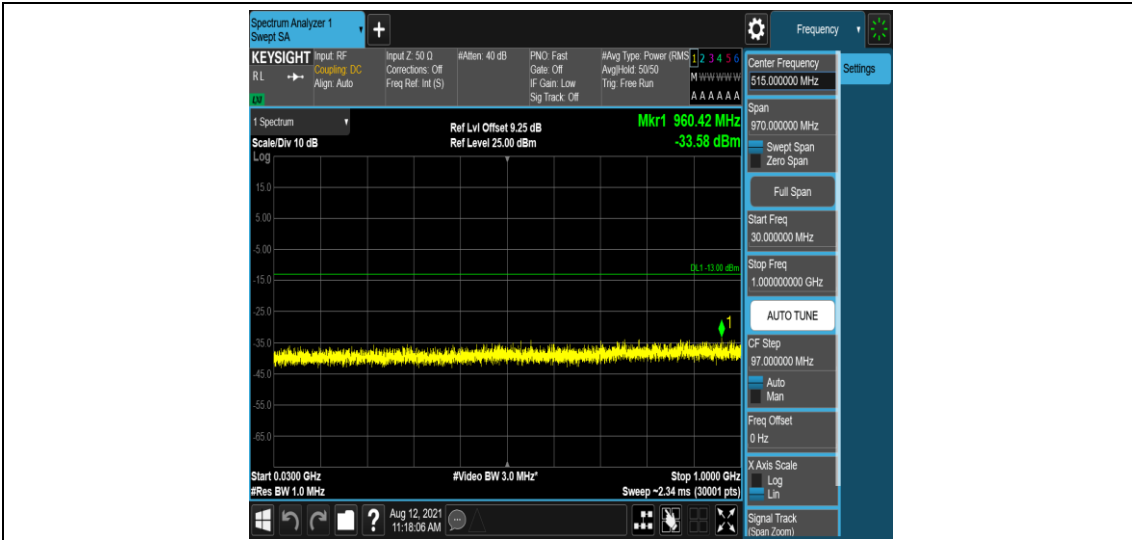

Band66-15MHz-16QAM-132322-1-0-Low-0.15-30--48.73-PASS

Band66-15MHz-16QAM-132322-1-0-Low-30-1000--33.58-PASS