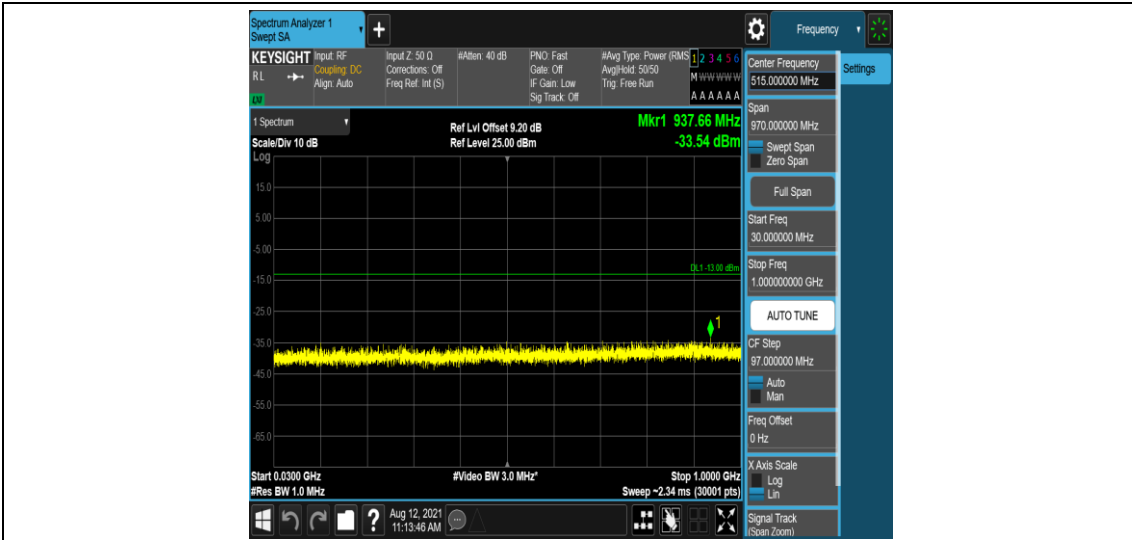

Band66-15MHz-QPSK-132047-1-0-Low-0.15-30--49.82-PASS

Band66-15MHz-QPSK-132047-1-0-Low-30-1000--33.54-PASS