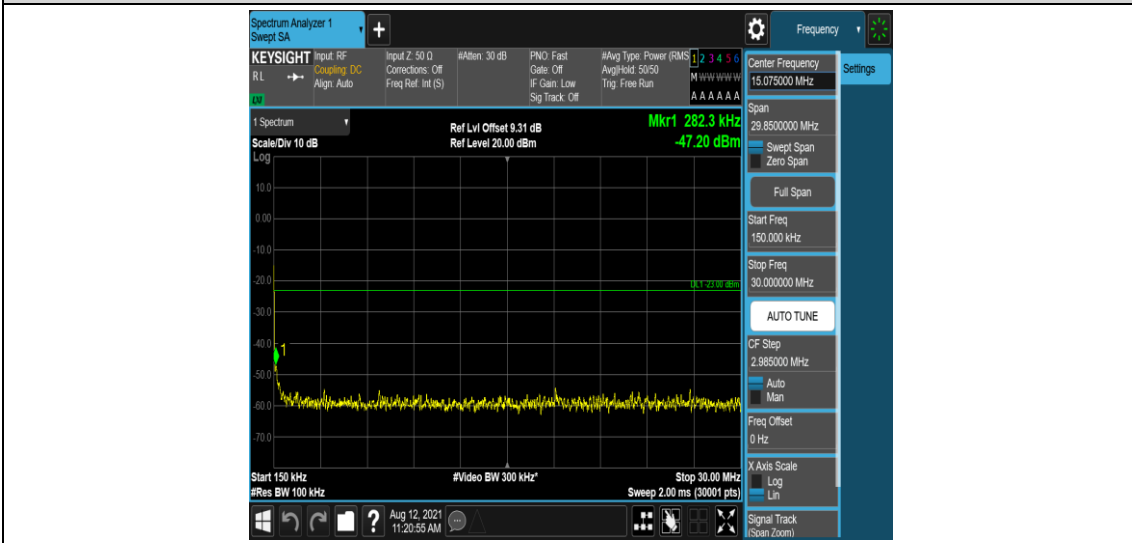

Band66-15MHz-16QAM-132597-1-0-High-0.009-0.15--51.22-PASS

Band66-15MHz-16QAM-132597-1-0-High-0.15-30--47.2-PASS