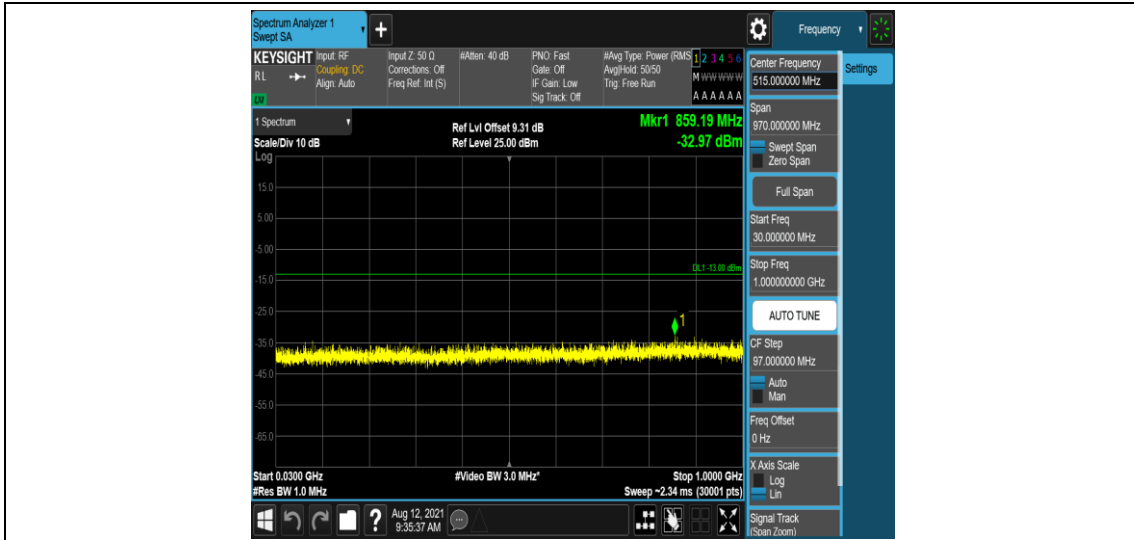

Band66-5MHz-16QAM-132647-1-0-High-0.15-30--49.36-PASS

Band66-5MHz-16QAM-132647-1-0-High-30-1000--32.97-PASS