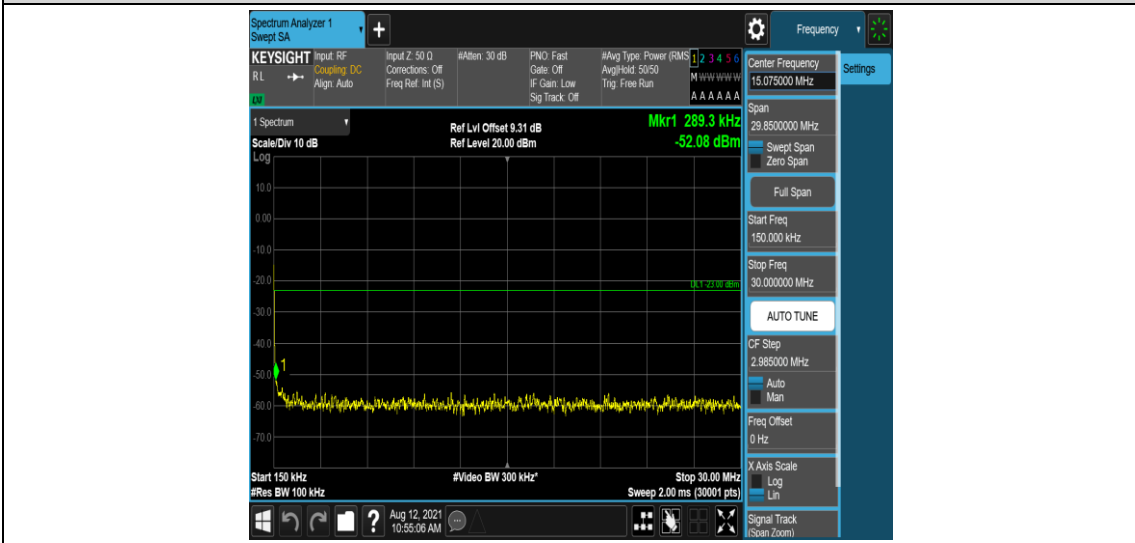

Band66-10MHz-QPSK-132622-1-0-High-0.009-0.15--51.84-PASS

Band66-10MHz-QPSK-132622-1-0-High-0.15-30--52.08-PASS