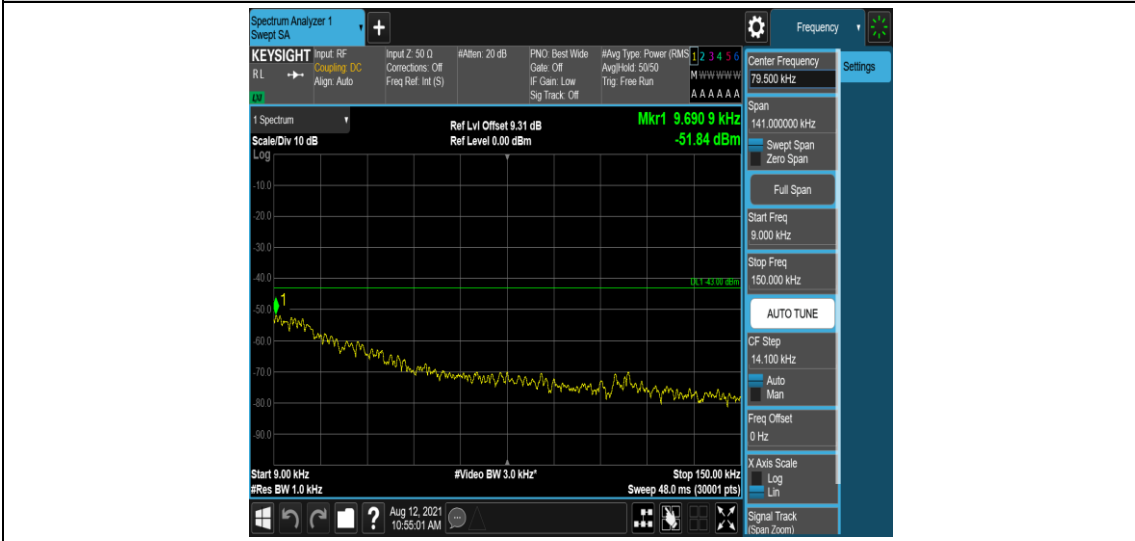

Band66-10MHz-QPSK-132322-1-0-Low-12000-26500--51.36-PASS

Band66-10MHz-QPSK-132622-1-0-High-0.009-0.15--51.84-PASS