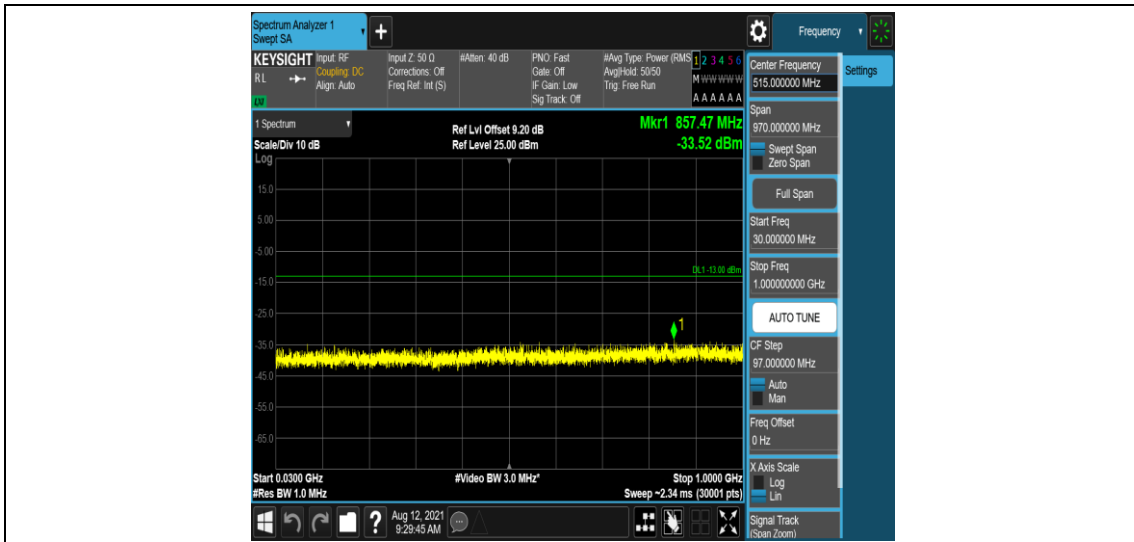

Band66-5MHz-16QAM-131997-1-0-Low-0.15-30--50.92-PASS

Band66-5MHz-16QAM-131997-1-0-Low-30-1000--33.52-PASS