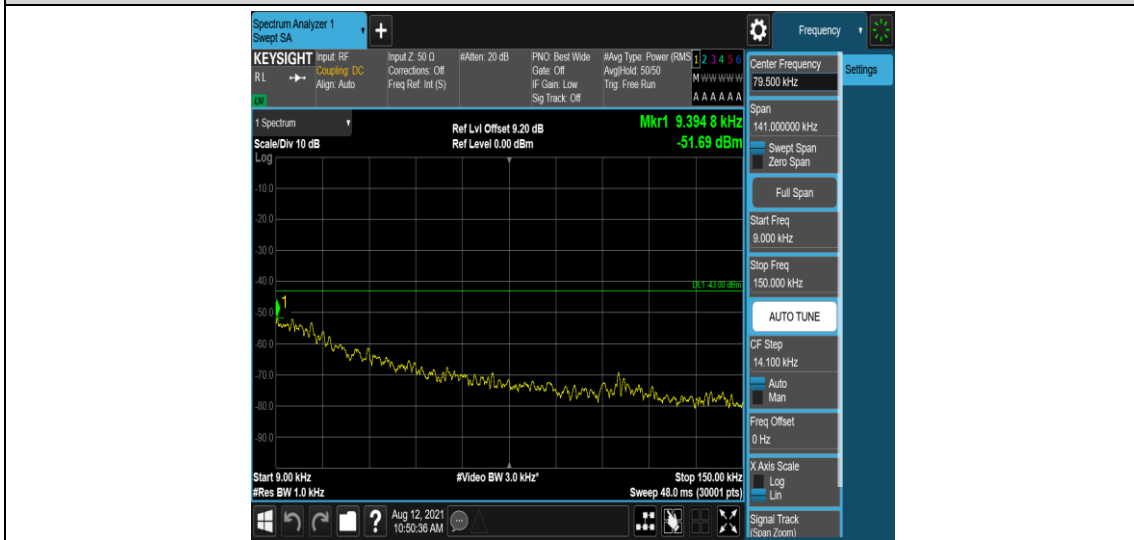

Band66-10MHz-QPSK-132622-1-0-High-30-1000--33.15-PASS

Band66-10MHz-QPSK-132622-1-0-High-1000-5000--35.6-PASS

Band66-10MHz-QPSK-132622-1-0-High-5000-12000--56.94-PASS

Band66-10MHz-QPSK-132622-1-0-High-12000-26500--51.18-PASS