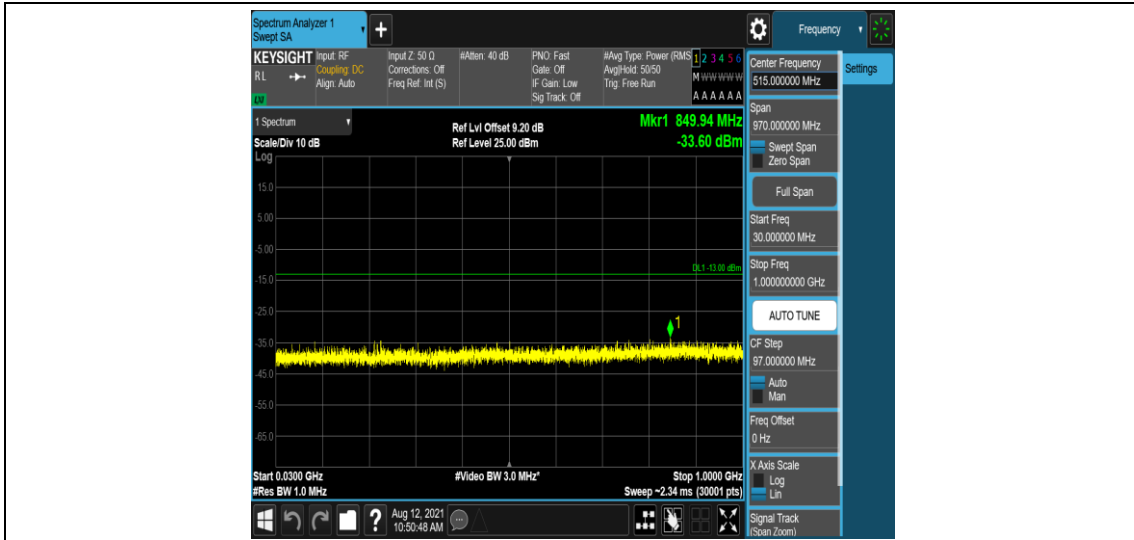

Band66-10MHz-16QAM-132022-1-0-Low-0.15-30--50.84-PASS

Band66-10MHz-16QAM-132022-1-0-Low-30-1000--33.6-PASS