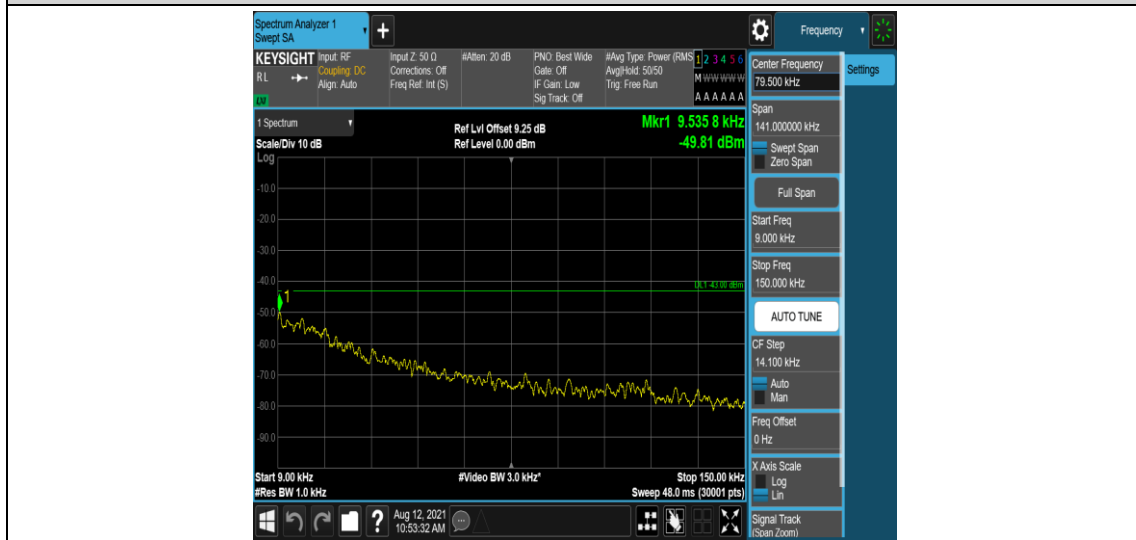

Band66-10MHz-16QAM-132022-1-0-Low-12000-26500--51.58-PASS

Band66-10MHz-16QAM-132322-1-0-Low-0.009-0.15--49.81-PASS