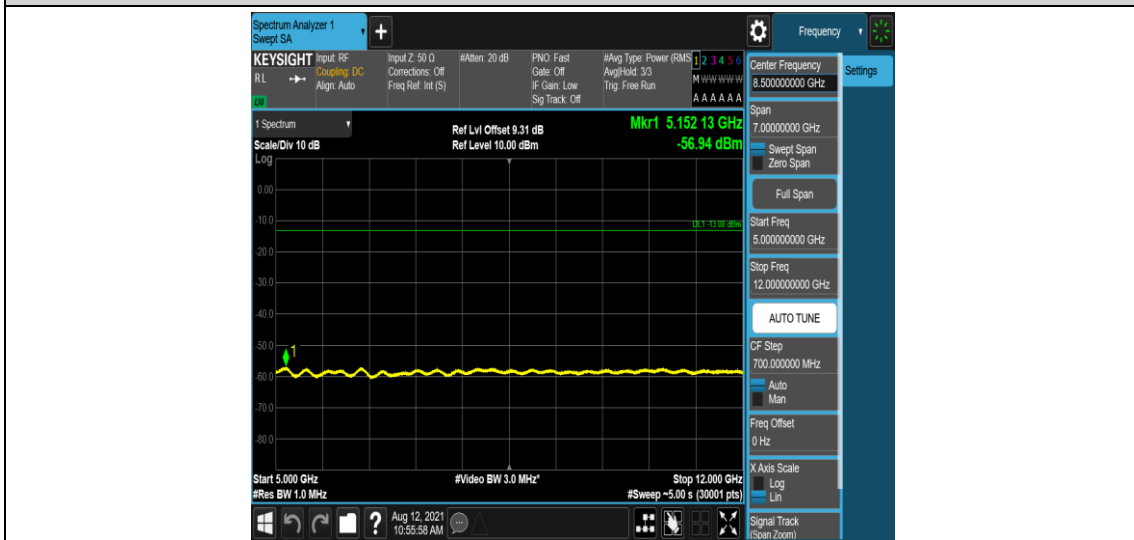

Band66-10MHz-QPSK-132622-1-0-High-1000-5000--35.6-PASS

Band66-10MHz-QPSK-132622-1-0-High-5000-12000--56.94-PASS