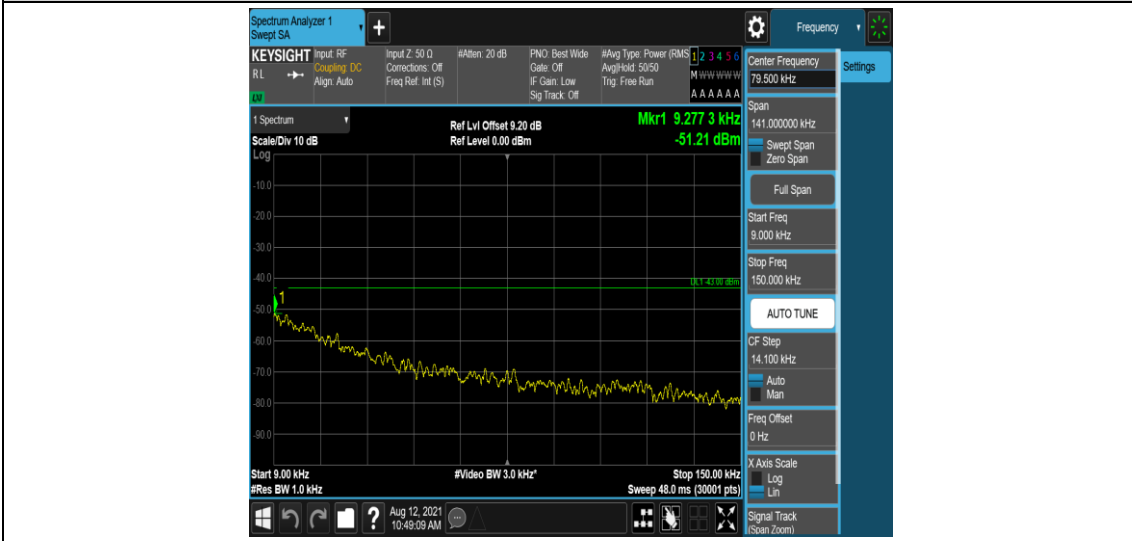

Band66-5MHz-16QAM-132647-1-0-High-12000-26500--51.25-PASS

Band66-10MHz-QPSK-132022-1-0-Low-0.009-0.15--51.21-PASS