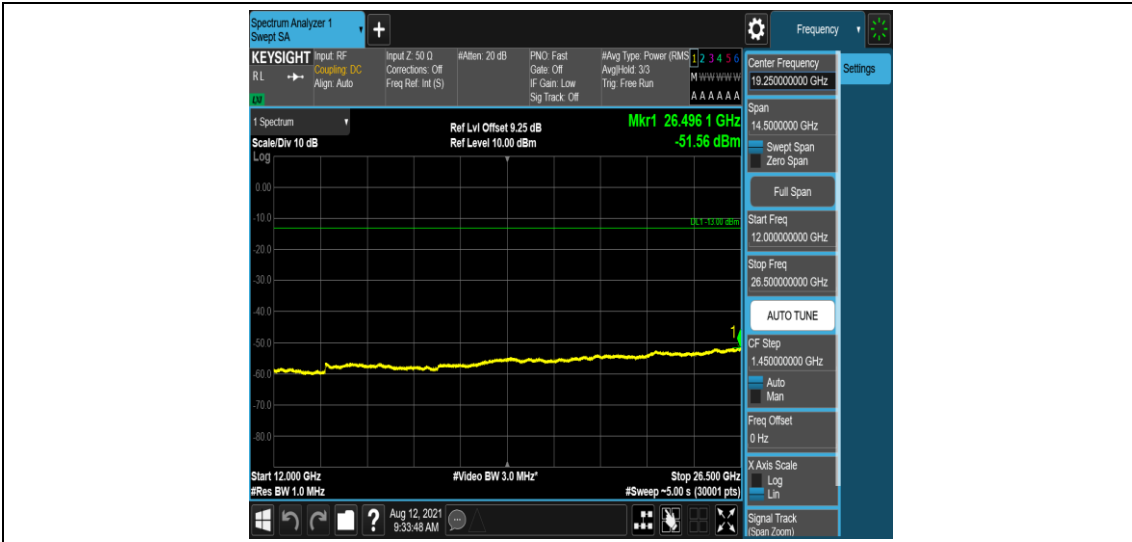

Band66-5MHz-16QAM-132322-1-0-Low-5000-12000--56.99-PASS

Band66-5MHz-16QAM-132322-1-0-Low-12000-26500--51.56-PASS