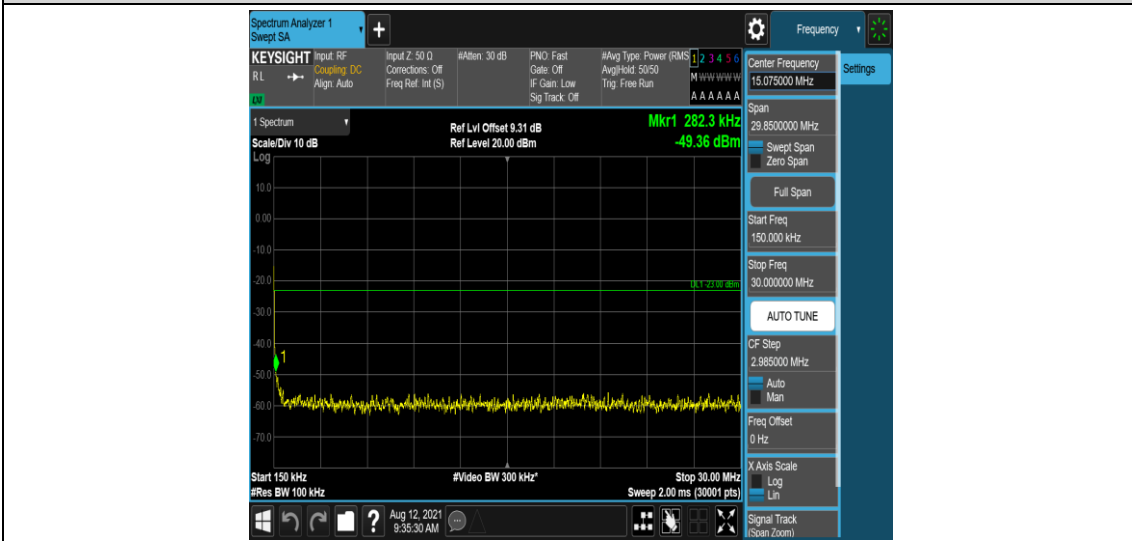

Band66-5MHz-16QAM-132647-1-0-High-0.009-0.15--51.18-PASS

Band66-5MHz-16QAM-132647-1-0-High-0.15-30--49.36-PASS