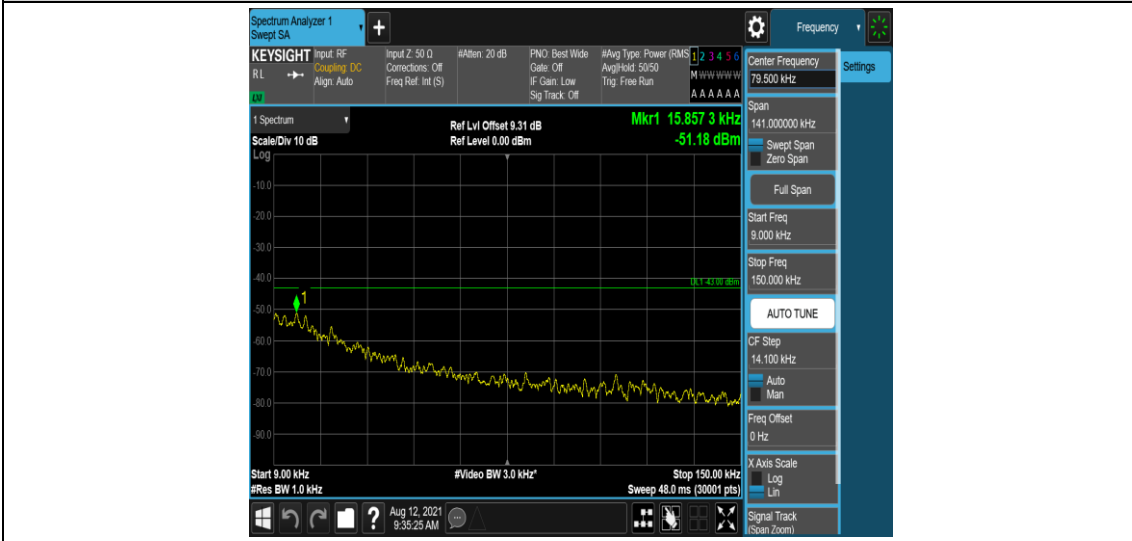

Band66-5MHz-16QAM-132322-1-0-Low-30-1000--32.56-PASS

Band66-5MHz-16QAM-132322-1-0-Low-1000-5000--35.76-PASS

Band66-5MHz-16QAM-132322-1-0-Low-5000-12000--56.99-PASS

Band66-5MHz-16QAM-132322-1-0-Low-12000-26500--51.56-PASS