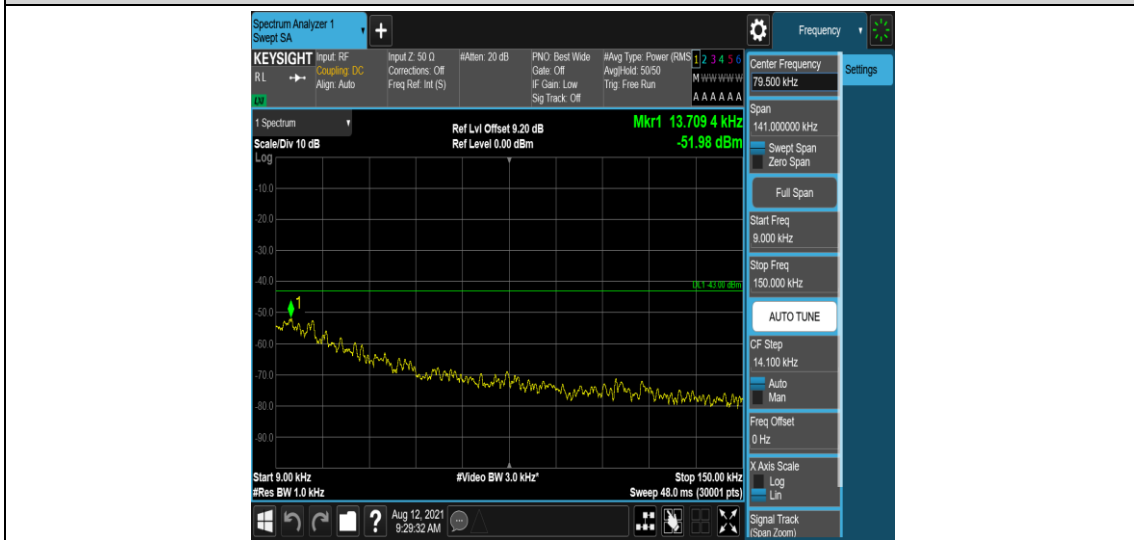

Band66-5MHz-QPSK-132647-1-0-High-30-1000--32.47-PASS

Band66-5MHz-QPSK-132647-1-0-High-1000-5000--35.77-PASS

Band66-5MHz-QPSK-132647-1-0-High-5000-12000--56.91-PASS

Band66-5MHz-QPSK-132647-1-0-High-12000-26500--51.31-PASS