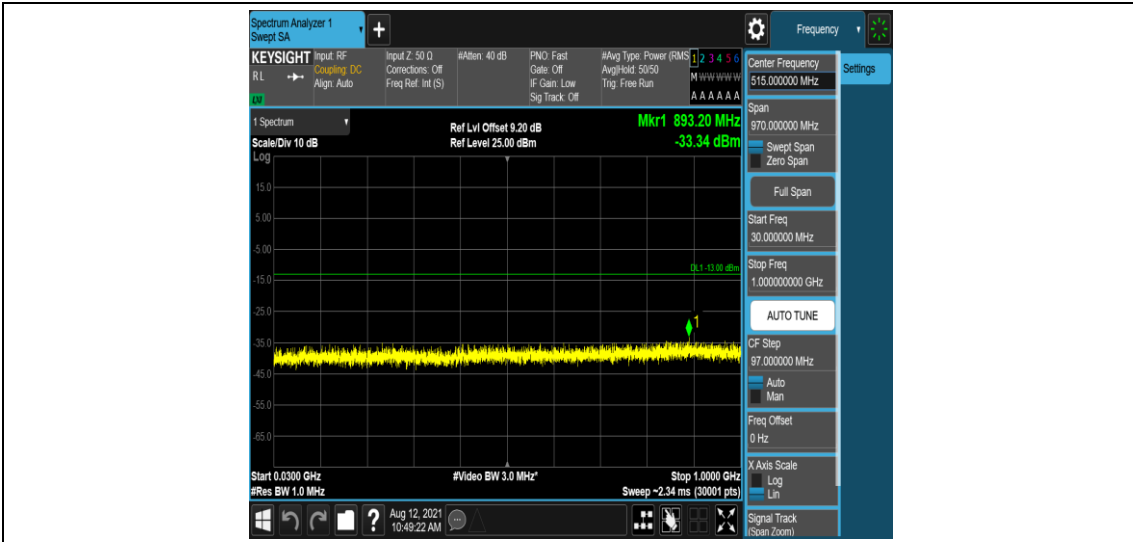

Band66-5MHz-16QAM-132647-1-0-High-5000-12000--56.79-PASS

Band66-5MHz-16QAM-132647-1-0-High-12000-26500--51.25-PASS

Band66-10MHz-QPSK-132022-1-0-Low-0.009-0.15--51.21-PASS

Band66-10MHz-QPSK-132022-1-0-Low-0.15-30--50.55-PASS