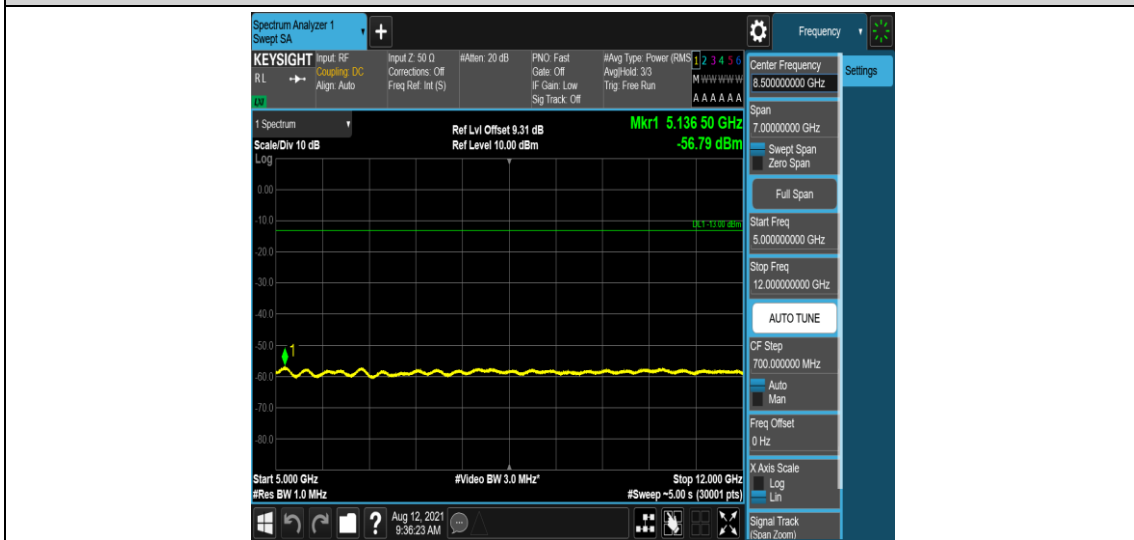

Band66-5MHz-16QAM-132647-1-0-High-0.009-0.15--51.18-PASS

Band66-5MHz-16QAM-132647-1-0-High-0.15-30--49.36-PASS

Band66-5MHz-16QAM-132647-1-0-High-30-1000--32.97-PASS

Band66-5MHz-16QAM-132647-1-0-High-1000-5000--35.77-PASS