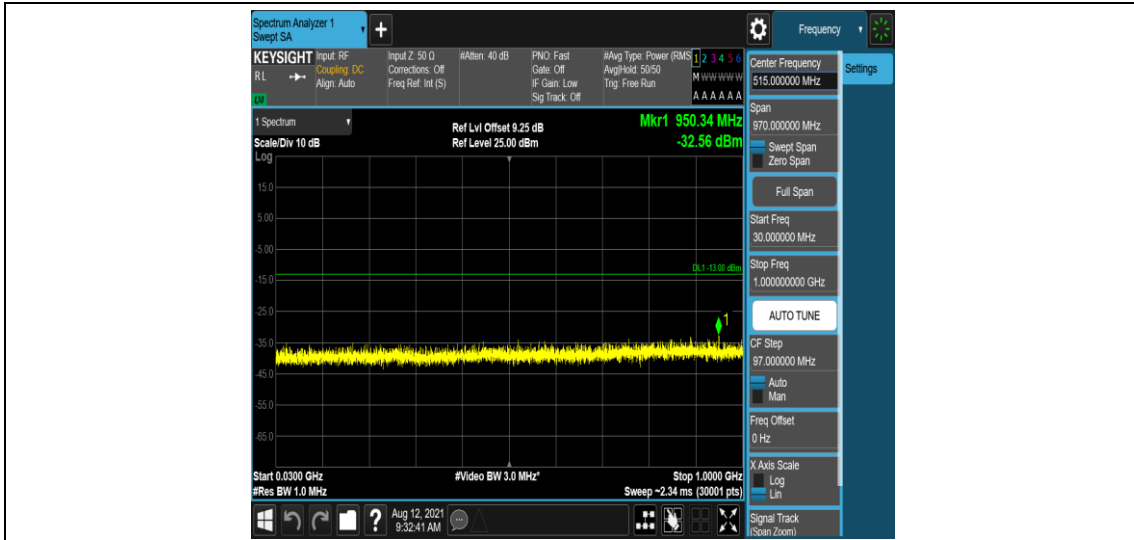

Band66-5MHz-16QAM-131997-1-0-Low-5000-12000--57.02-PASS

Band66-5MHz-16QAM-131997-1-0-Low-12000-26500--51.65-PASS

Band66-5MHz-16QAM-132322-1-0-Low-0.009-0.15--51.26-PASS

Band66-5MHz-16QAM-132322-1-0-Low-0.15-30--51.07-PASS