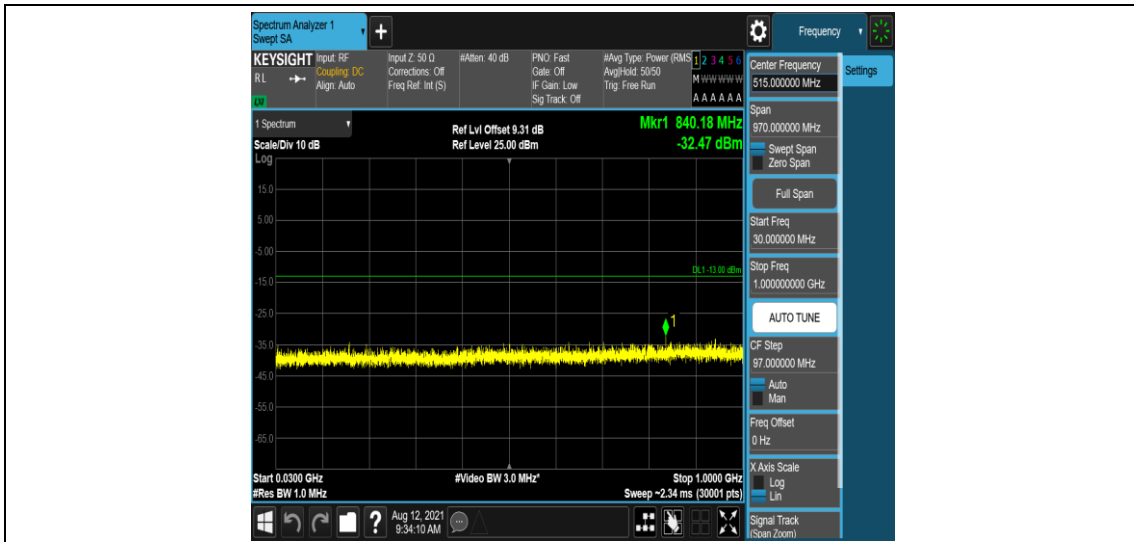

Band66-5MHz-QPSK-132322-1-0-Low-5000-12000--57.02-PASS

Band66-5MHz-QPSK-132322-1-0-Low-12000-26500--51.44-PASS

Band66-5MHz-QPSK-132647-1-0-High-0.009-0.15--50.79-PASS

Band66-5MHz-QPSK-132647-1-0-High-0.15-30--51.17-PASS