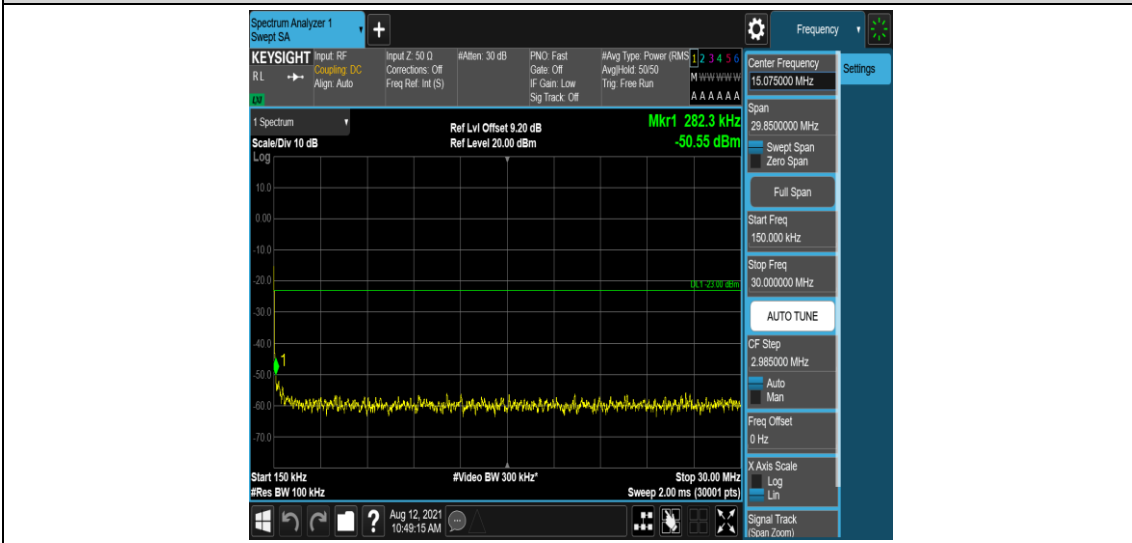

Band66-10MHz-QPSK-132022-1-0-Low-0.009-0.15--51.21-PASS

Band66-10MHz-QPSK-132022-1-0-Low-0.15-30--50.55-PASS