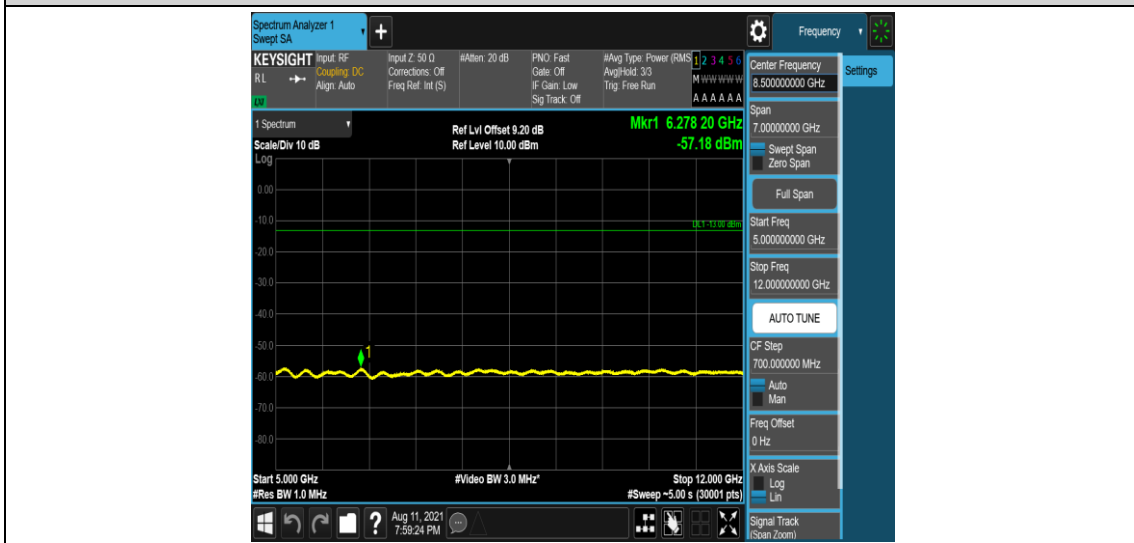

Band66-1.4MHz-16QAM-131979-1-0-Low-0.009-0.15--51.63-PASS

Band66-1.4MHz-16QAM-131979-1-0-Low-0.15-30--51.19-PASS

Band66-1.4MHz-16QAM-131979-1-0-Low-30-1000--33.02-PASS

Band66-1.4MHz-16QAM-131979-1-0-Low-1000-5000--35.81-PASS