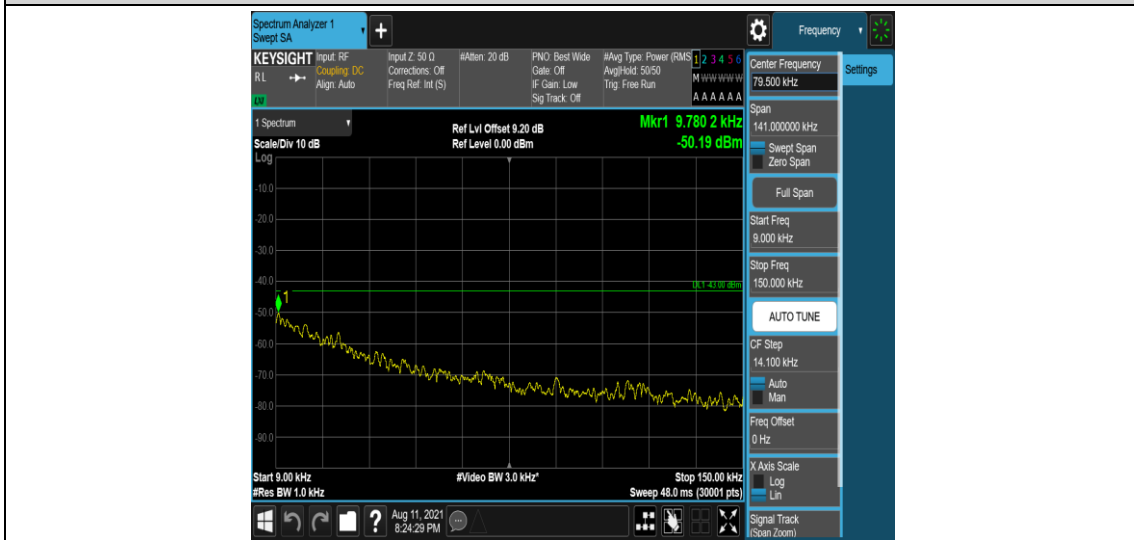

Band66-1.4MHz-16QAM-132665-1-0-High-12000-26500--51.65-PASS

Band66-3MHz-QPSK-131987-1-0-Low-0.009-0.15--50.19-PASS