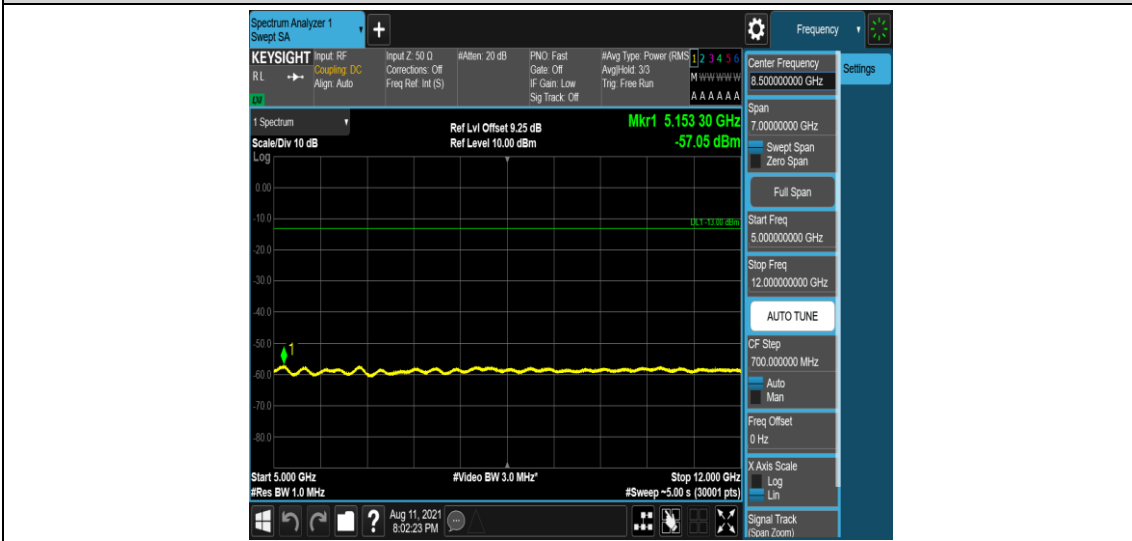

Band66-1.4MHz-16QAM-132322-1-0-Low-1000-5000--35.72-PASS

Band66-1.4MHz-16QAM-132322-1-0-Low-5000-12000--57.06-PASS