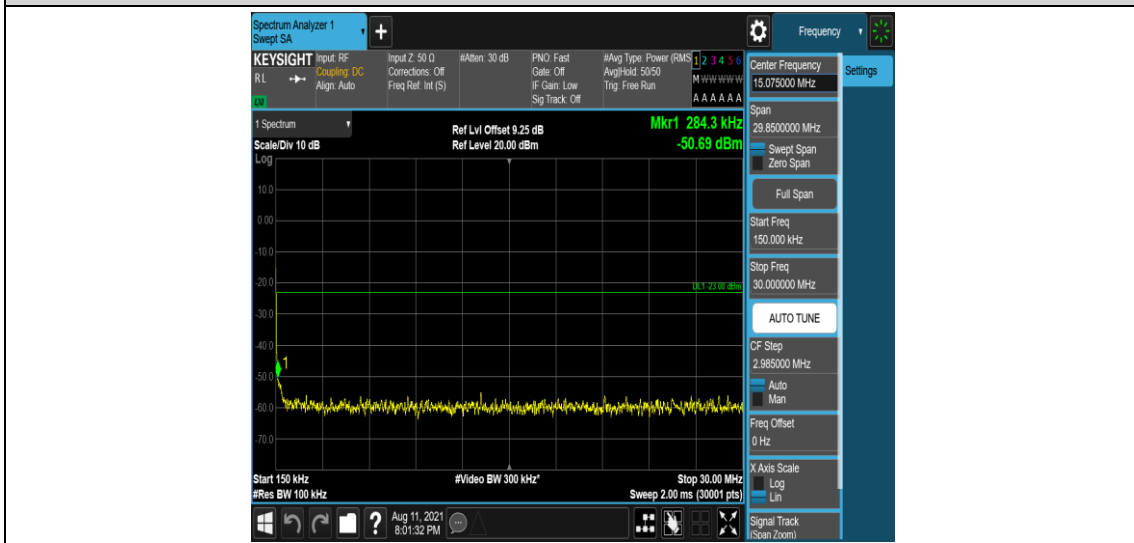

Band66-1.4MHz-16QAM-132322-1-0-Low-0.009-0.15--51.75-PASS

Band66-1.4MHz-16QAM-132322-1-0-Low-0.15-30--50.69-PASS