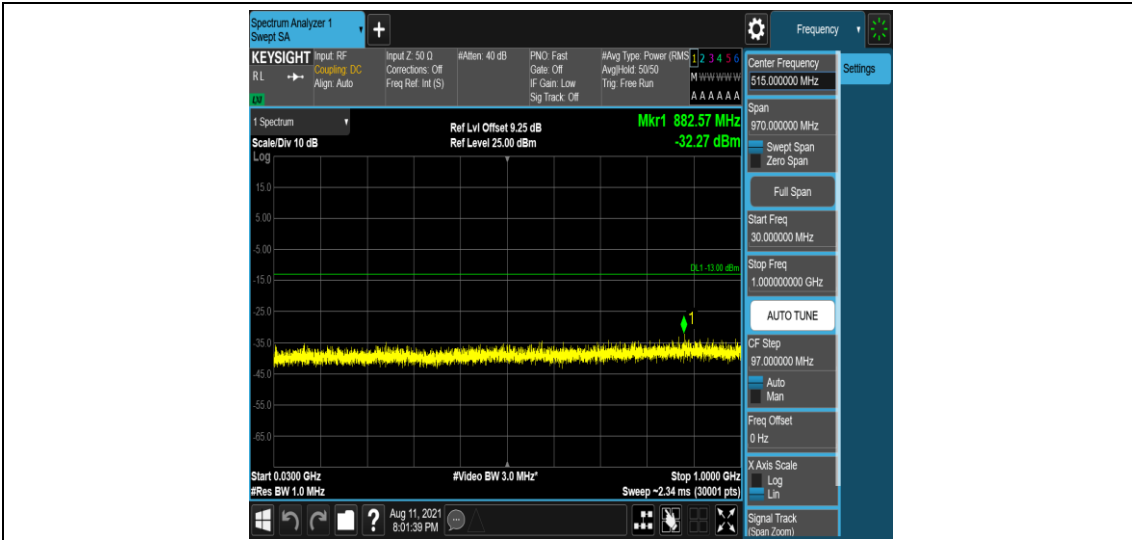

Band66-1.4MHz-16QAM-131979-1-0-Low-5000-12000--57.18-PASS

Band66-1.4MHz-16QAM-131979-1-0-Low-12000-26500--51.58-PASS

Band66-1.4MHz-16QAM-132322-1-0-Low-0.009-0.15--51.75-PASS

Band66-1.4MHz-16QAM-132322-1-0-Low-0.15-30--50.69-PASS