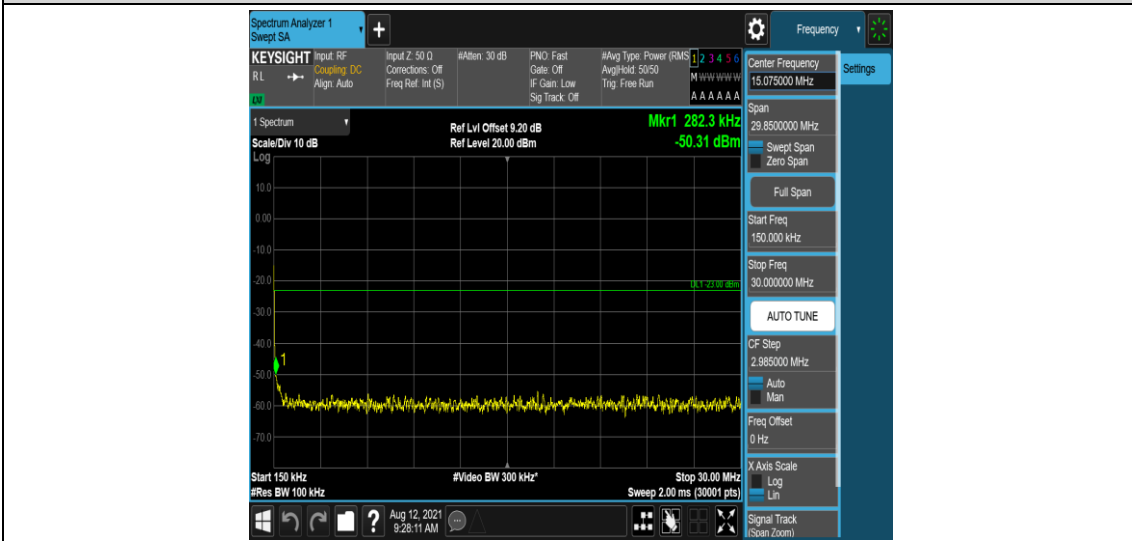

Band66-5MHz-QPSK-131997-1-0-Low-0.009-0.15--51.37-PASS

Band66-5MHz-QPSK-131997-1-0-Low-0.15-30--50.31-PASS