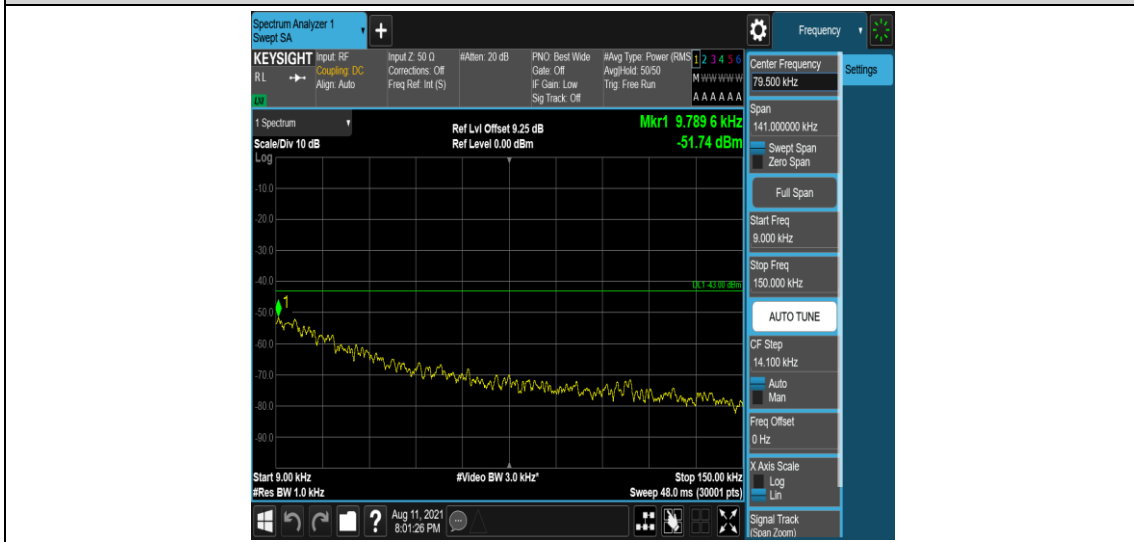

Band66-1.4MHz-16QAM-131979-1-0-Low-0.009-0.15--51.63-PASS

Band66-1.4MHz-16QAM-131979-1-0-Low-0.15-30--51.19-PASS

Band66-1.4MHz-16QAM-131979-1-0-Low-30-1000--33.02-PASS

Band66-1.4MHz-16QAM-131979-1-0-Low-1000-5000--35.81-PASS

Band66-1.4MHz-16QAM-131979-1-0-Low-5000-12000--57.18-PASS

Band66-1.4MHz-16QAM-131979-1-0-Low-12000-26500--51.58-PASS

Band66-1.4MHz-16QAM-132322-1-0-Low-0.009-0.15--51.75-PASS

Band66-1.4MHz-16QAM-132322-1-0-Low-0.15-30--50.69-PASS