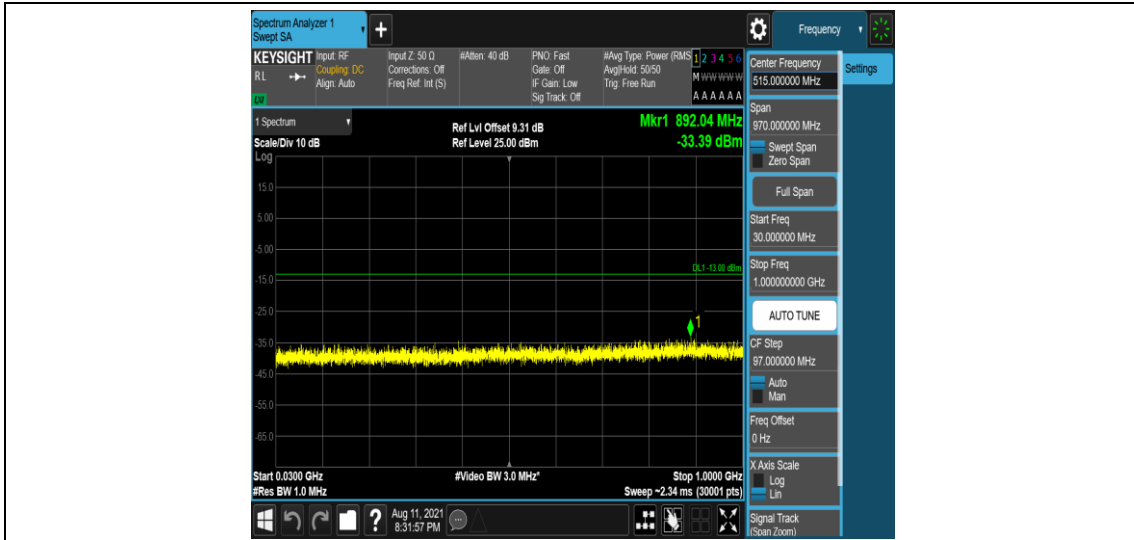

Band66-3MHz-16QAM-132657-1-0-High-0.15-30--51.28-PASS

Band66-3MHz-16QAM-132657-1-0-High-30-1000--33.39-PASS