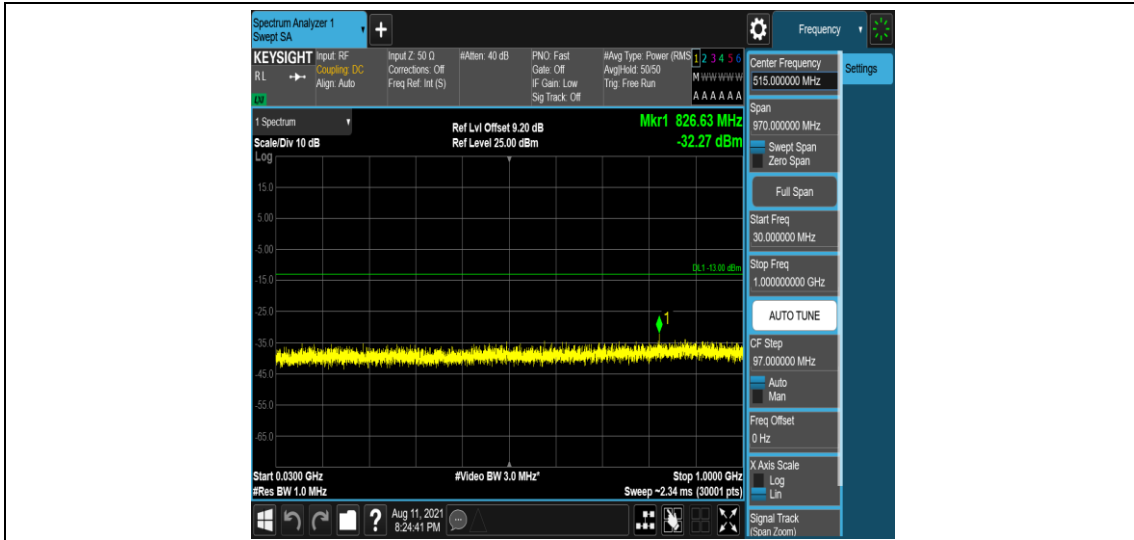

Band66-1.4MHz-16QAM-132665-1-0-High-5000-12000--57.15-PASS

Band66-1.4MHz-16QAM-132665-1-0-High-12000-26500--51.65-PASS

Band66-3MHz-QPSK-131987-1-0-Low-0.009-0.15--50.19-PASS

Band66-3MHz-QPSK-131987-1-0-Low-0.15-30--46.71-PASS