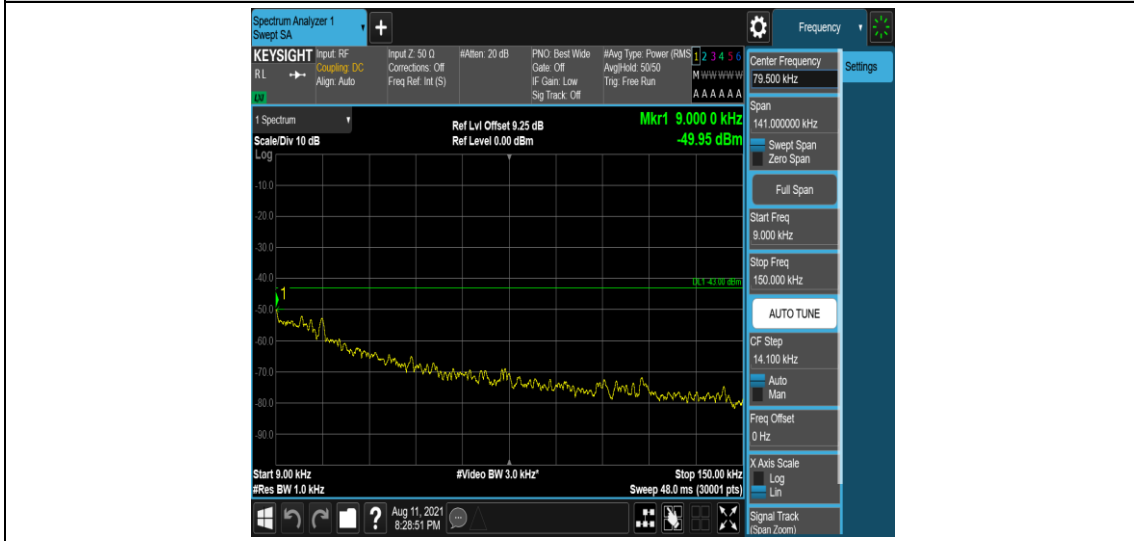

Band66-3MHz-16QAM-131987-1-0-Low-12000-26500--51.49-PASS

Band66-3MHz-16QAM-132322-1-0-Low-0.009-0.15--49.95-PASS