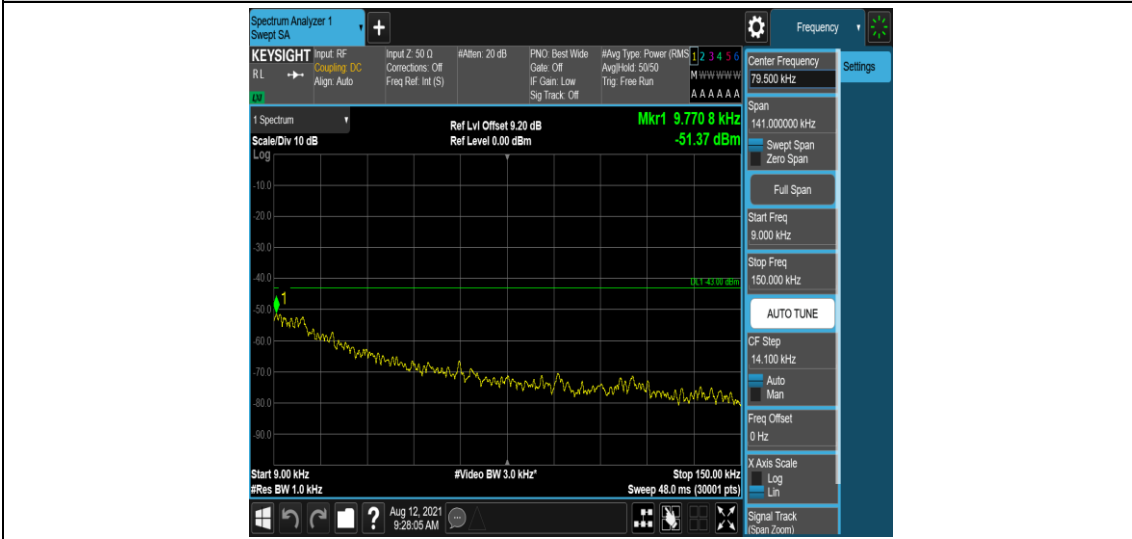

Band66-3MHz-16QAM-132657-1-0-High-12000-26500--51.3-PASS

Band66-5MHz-QPSK-131997-1-0-Low-0.009-0.15--51.37-PASS