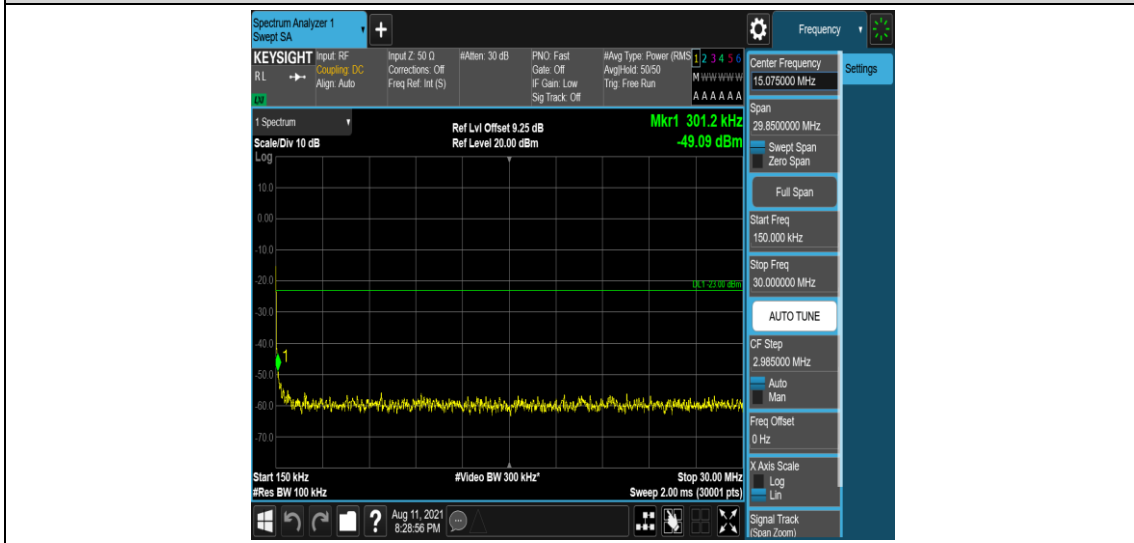

Band66-3MHz-16QAM-132322-1-0-Low-0.009-0.15--49.95-PASS

Band66-3MHz-16QAM-132322-1-0-Low-0.15-30--49.09-PASS