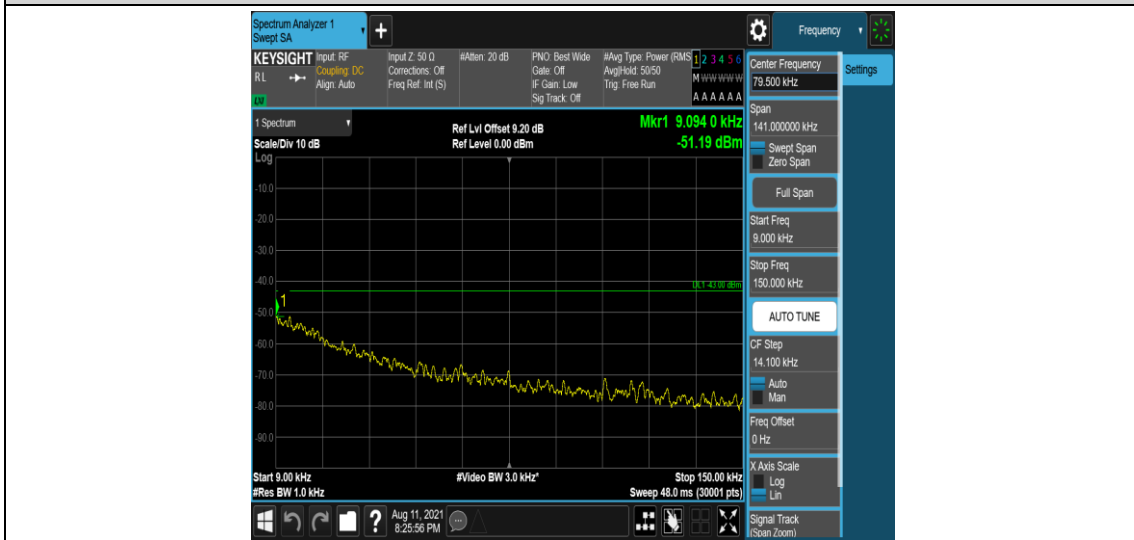

Band66-3MHz-QPSK-132657-1-0-High-30-1000--33.1-PASS

Band66-3MHz-QPSK-132657-1-0-High-1000-5000--35.62-PASS

Band66-3MHz-QPSK-132657-1-0-High-5000-12000--56.67-PASS

Band66-3MHz-QPSK-132657-1-0-High-12000-26500--51.24-PASS