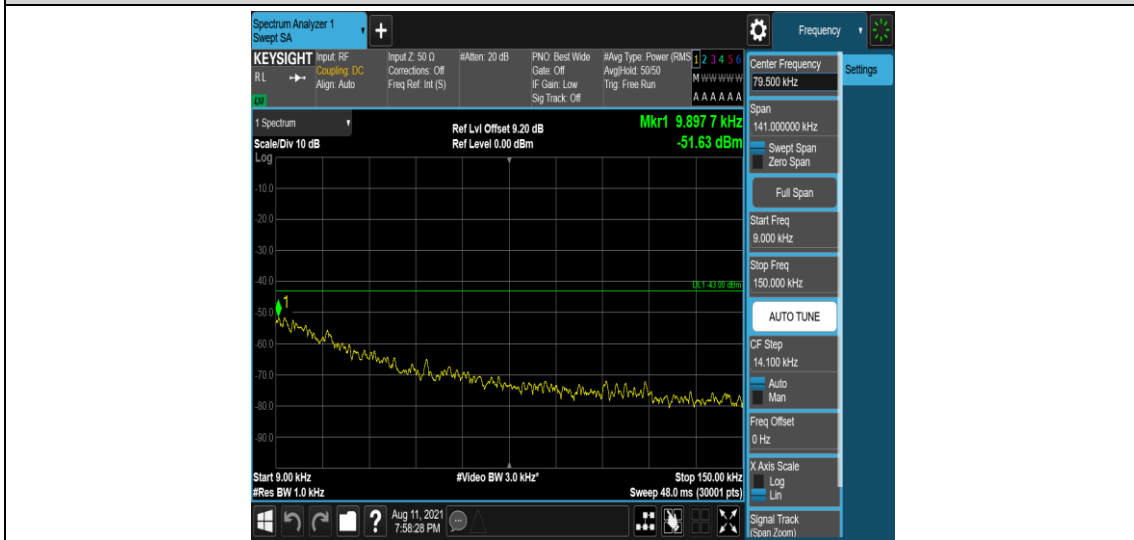

Band66-1.4MHz-QPSK-132665-1-0-High-30-1000--32.78-PASS

Band66-1.4MHz-QPSK-132665-1-0-High-1000-5000--35.79-PASS

Band66-1.4MHz-QPSK-132665-1-0-High-5000-12000--56.97-PASS

Band66-1.4MHz-QPSK-132665-1-0-High-12000-26500--51.5-PASS

Band66-1.4MHz-16QAM-131979-1-0-Low-0.009-0.15--51.63-PASS

Band66-1.4MHz-16QAM-131979-1-0-Low-0.15-30--51.19-PASS

Band66-1.4MHz-16QAM-131979-1-0-Low-30-1000--33.02-PASS

Band66-1.4MHz-16QAM-131979-1-0-Low-1000-5000--35.81-PASS