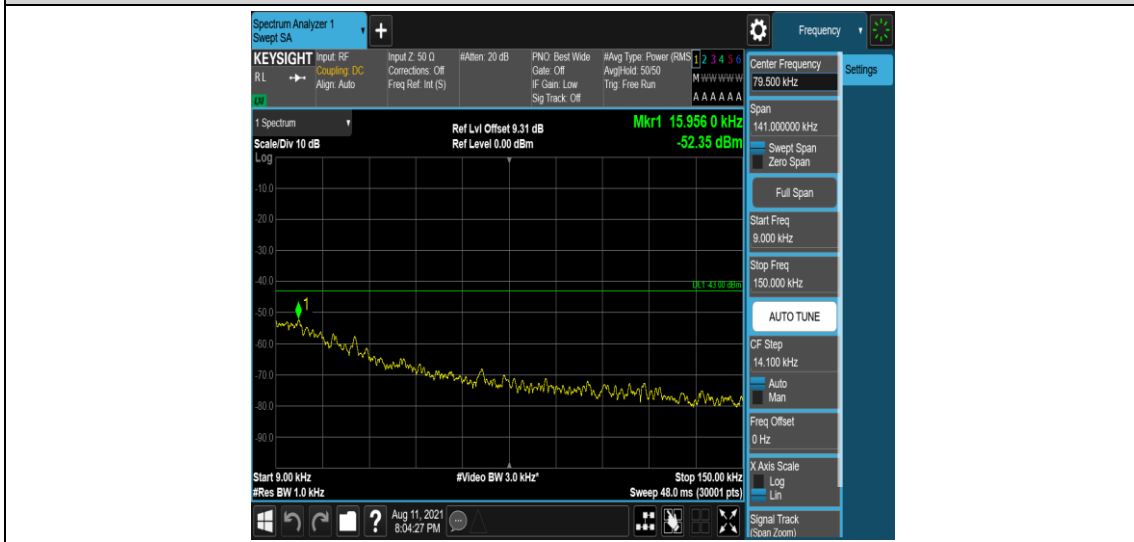

Band66-1.4MHz-16QAM-132322-1-0-Low-30-1000--32.27-PASS

Band66-1.4MHz-16QAM-132322-1-0-Low-1000-5000--35.72-PASS

Band66-1.4MHz-16QAM-132322-1-0-Low-5000-12000--57.06-PASS

Band66-1.4MHz-16QAM-132322-1-0-Low-12000-26500--51.41-PASS