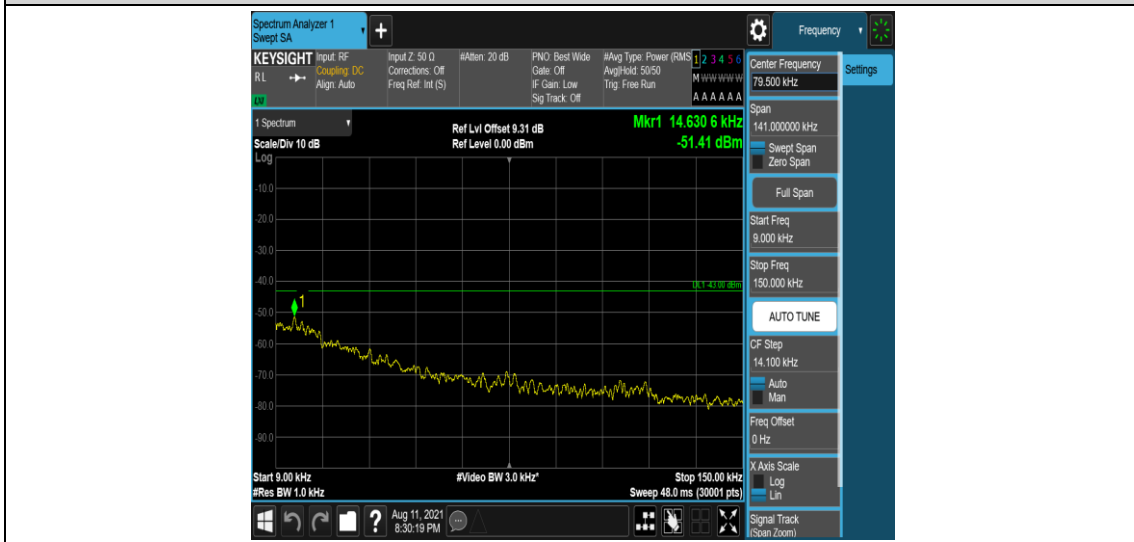

Band66-3MHz-QPSK-132322-1-0-Low-12000-26500--51.38-PASS

Band66-3MHz-QPSK-132657-1-0-High-0.009-0.15--51.41-PASS