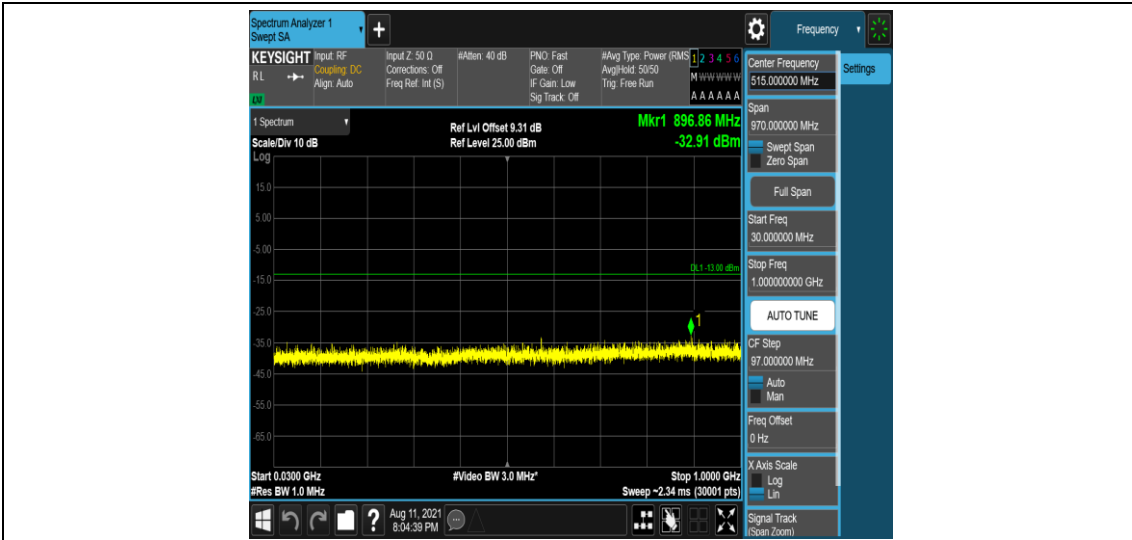

Band66-1.4MHz-16QAM-132665-1-0-High-0.15-30--51.34-PASS

Band66-1.4MHz-16QAM-132665-1-0-High-30-1000--32.91-PASS