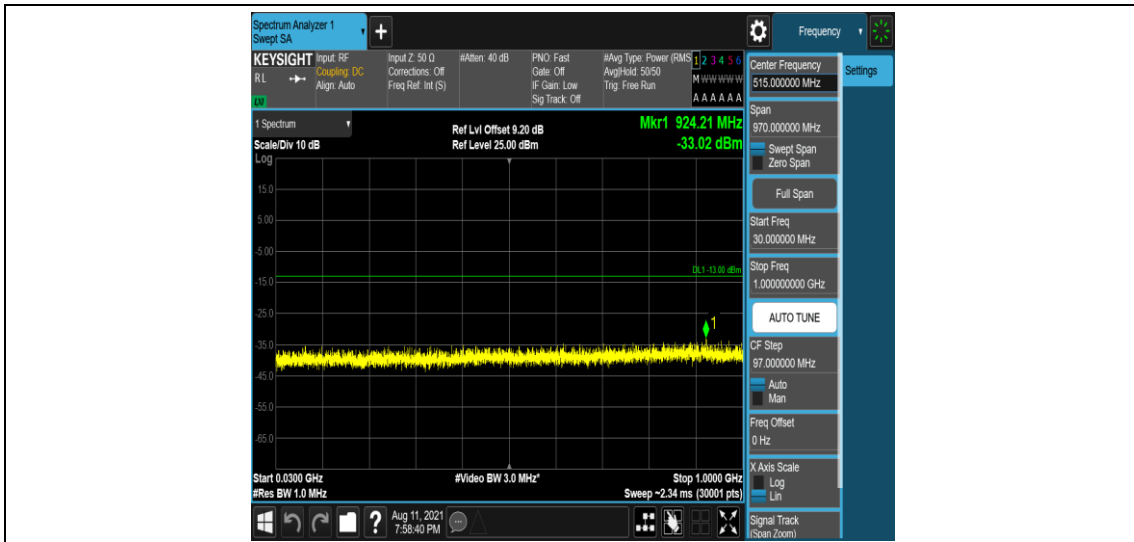

Band66-1.4MHz-16QAM-131979-1-0-Low-0.15-30--51.19-PASS

Band66-1.4MHz-16QAM-131979-1-0-Low-30-1000--33.02-PASS