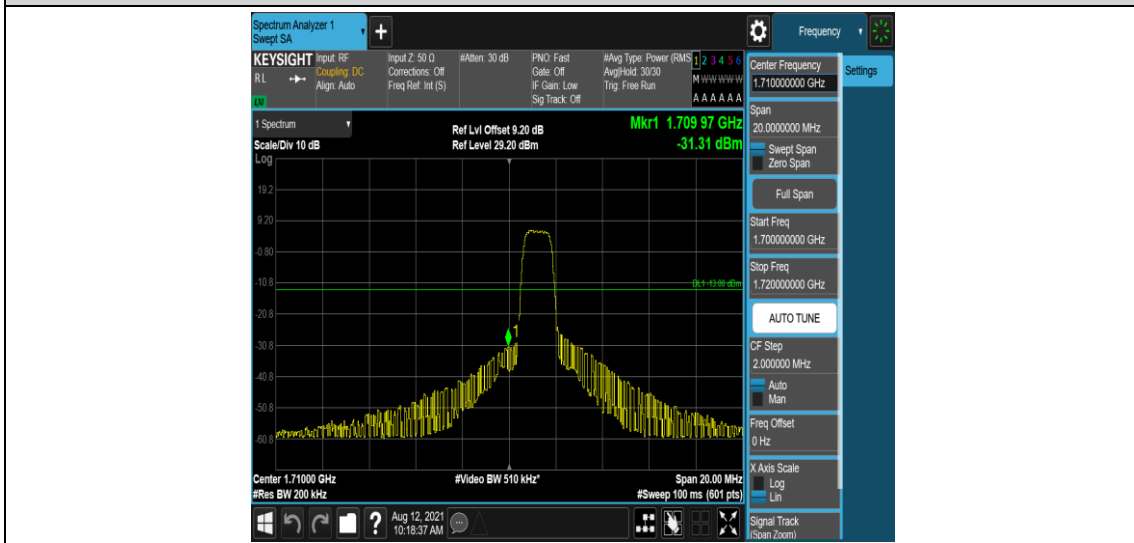

Band66-10MHz-QPSK-132022-1-0-Low--32.34-PASS