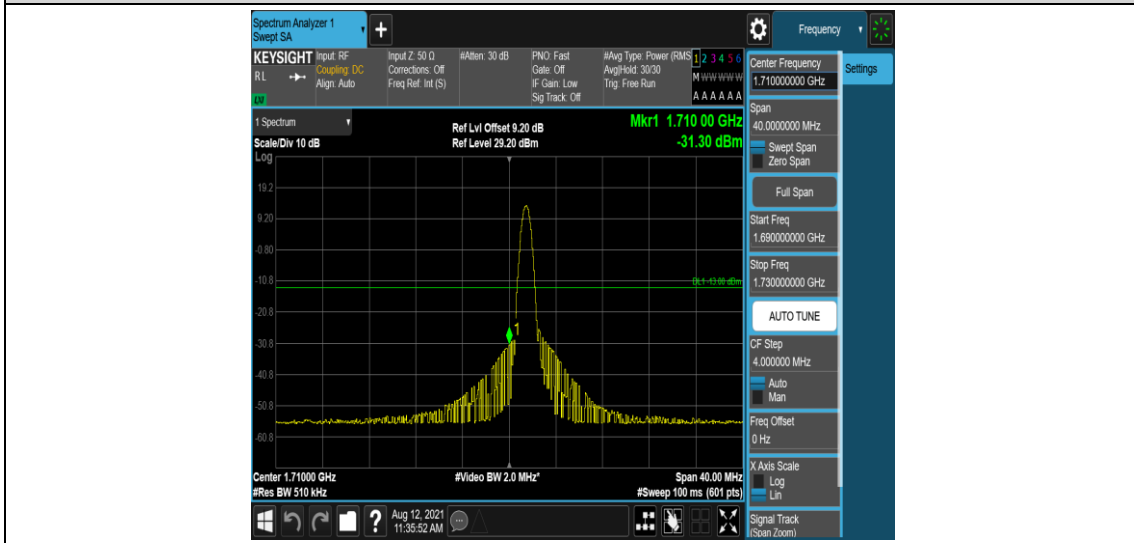

Band66-15MHz-16QAM-132597-6-0-High--30.25-PASS