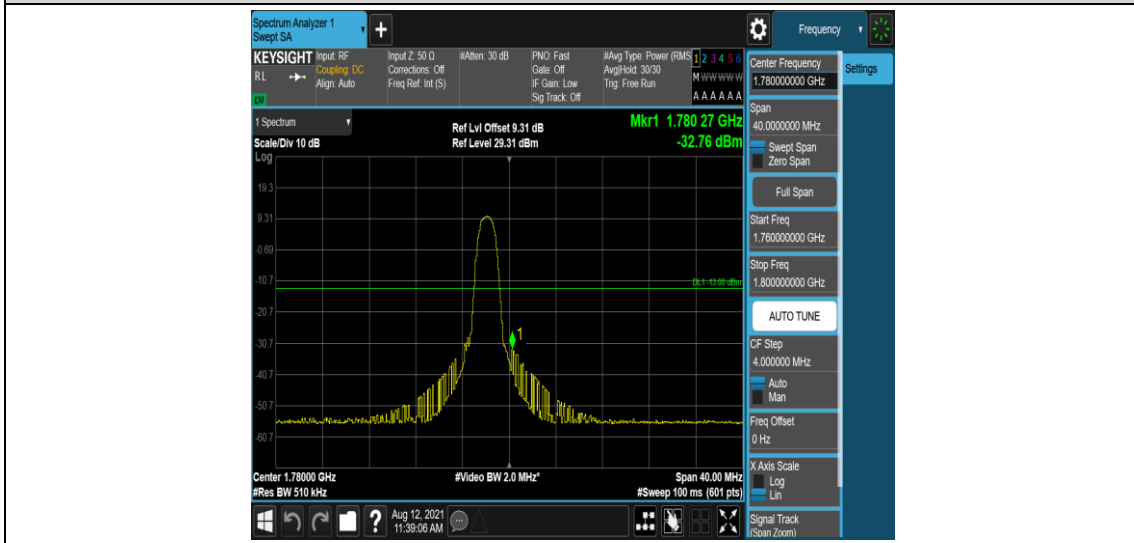

Band66-15MHz-16QAM-132597-6-0-High--30.25-PASS

Band66-20MHz-QPSK-132072-1-0-Low--31.30-PASS

Band66-20MHz-QPSK-132072-6-0-Low--31.24-PASS

Band66-20MHz-QPSK-132572-1-0-High--33.66-PASS

Band66-20MHz-QPSK-132572-6-0-High--32.76-PASS