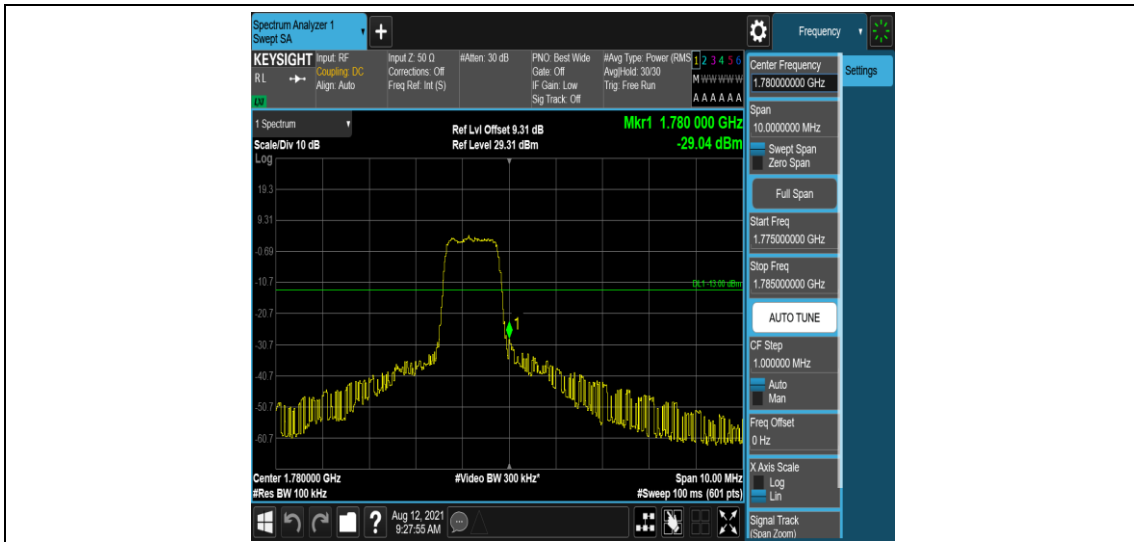

Band66-5MHz-QPSK-132647-6-0-High--29.53-PASS

Band66-5MHz-16QAM-131997-1-0-Low--30.26-PASS

Band66-5MHz-16QAM-131997-6-0-Low--31.34-PASS

Band66-5MHz-16QAM-132647-1-0-High--32.92-PASS

Band66-5MHz-16QAM-132647-6-0-High--29.04-PASS