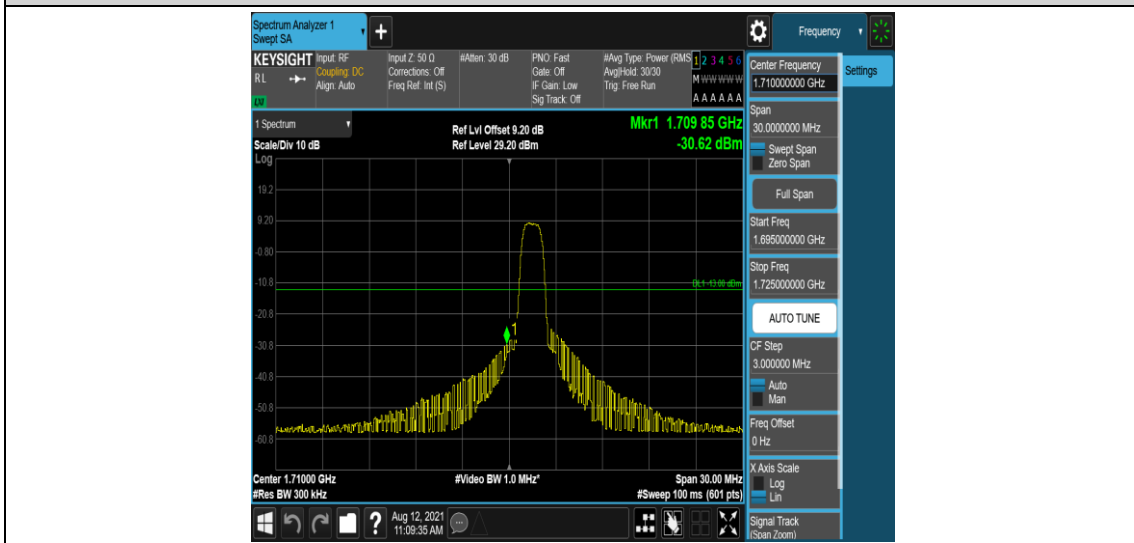

Band66-15MHz-16QAM-132047-1-0-Low--35.84-PASS