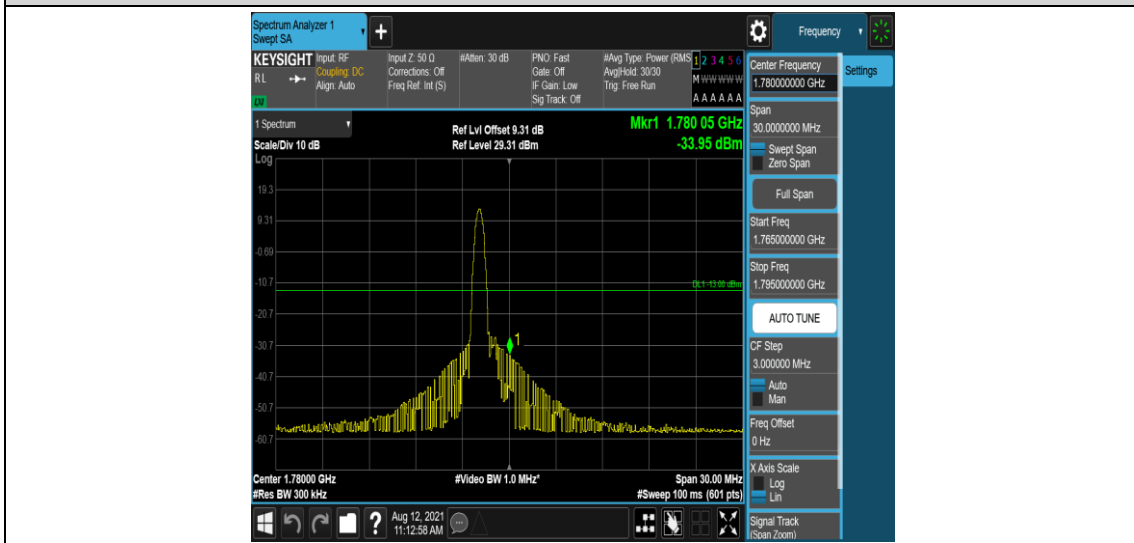

Band66-10MHz-16QAM-132022-6-0-Low--31.62-PASS

Band66-10MHz-16QAM-132622-1-0-High--32.16-PASS

Band66-10MHz-16QAM-132622-6-0-High--31.94-PASS

Band66-15MHz-QPSK-132047-1-0-Low--31.73-PASS

Band66-15MHz-QPSK-132047-6-0-Low--29.08-PASS