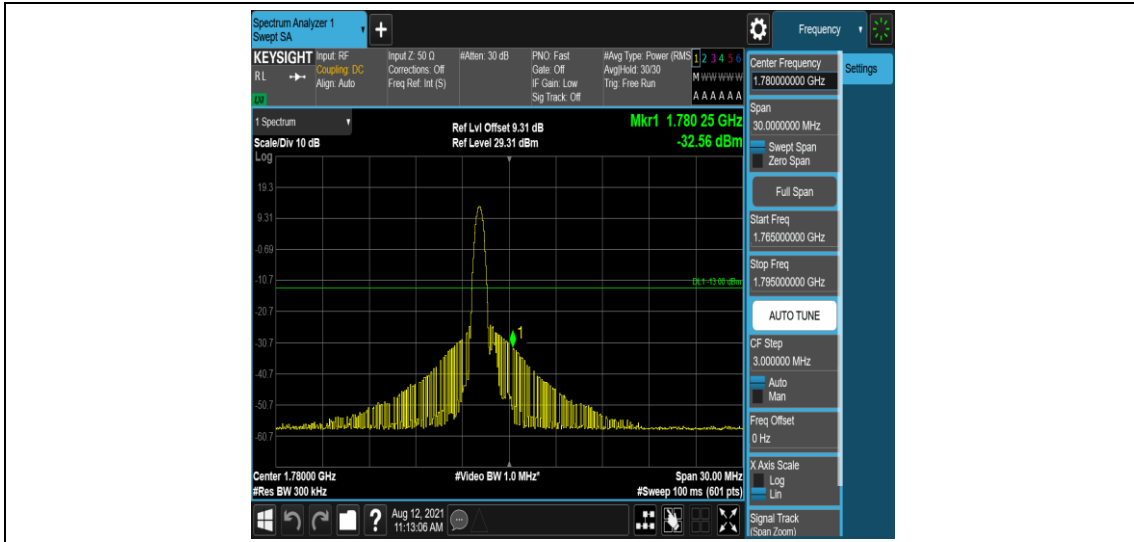

Band66-15MHz-QPSK-132597-1-0-High--33.95-PASS

Band66-15MHz-QPSK-132597-6-0-High--30.40-PASS

Band66-15MHz-16QAM-132047-1-0-Low--35.84-PASS

Band66-15MHz-16QAM-132047-6-0-Low--30.62-PASS

Band66-15MHz-16QAM-132597-1-0-High--32.56-PASS