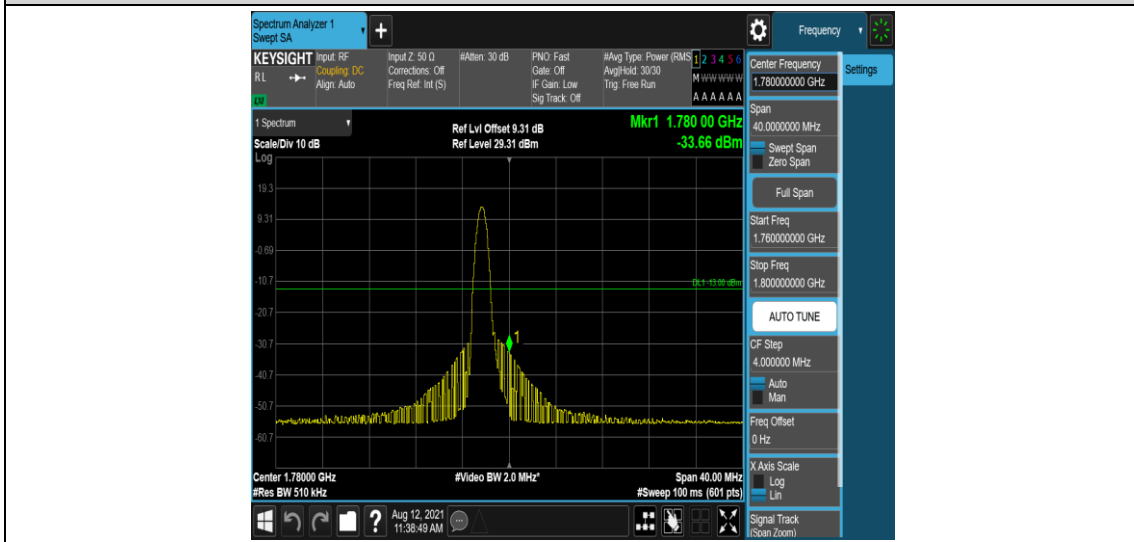

Band66-20MHz-QPSK-132072-6-0-Low--31.24-PASS