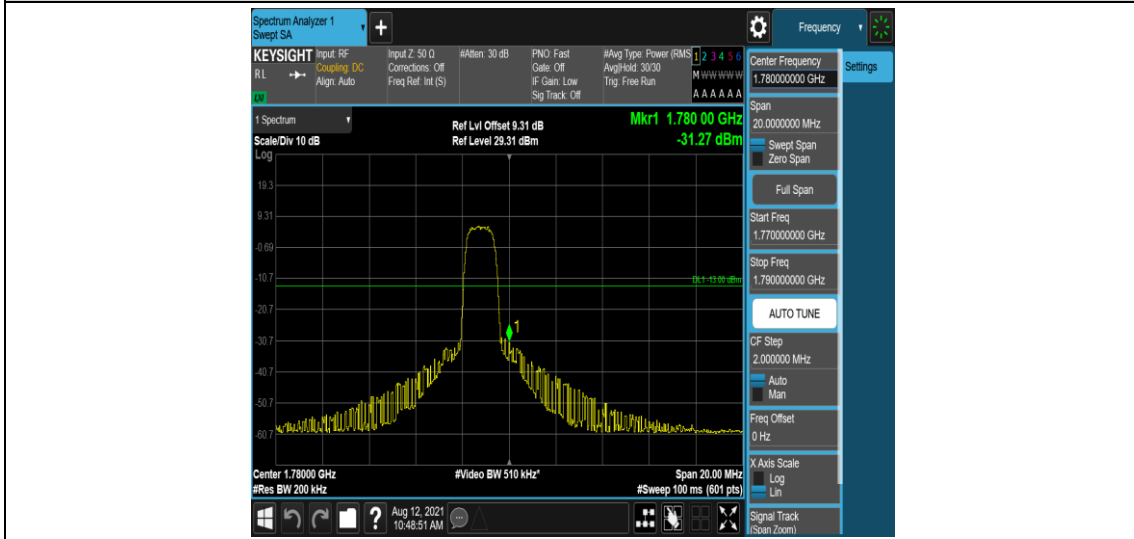

Band66-10MHz-QPSK-132622-1-0-High--35.08-PASS