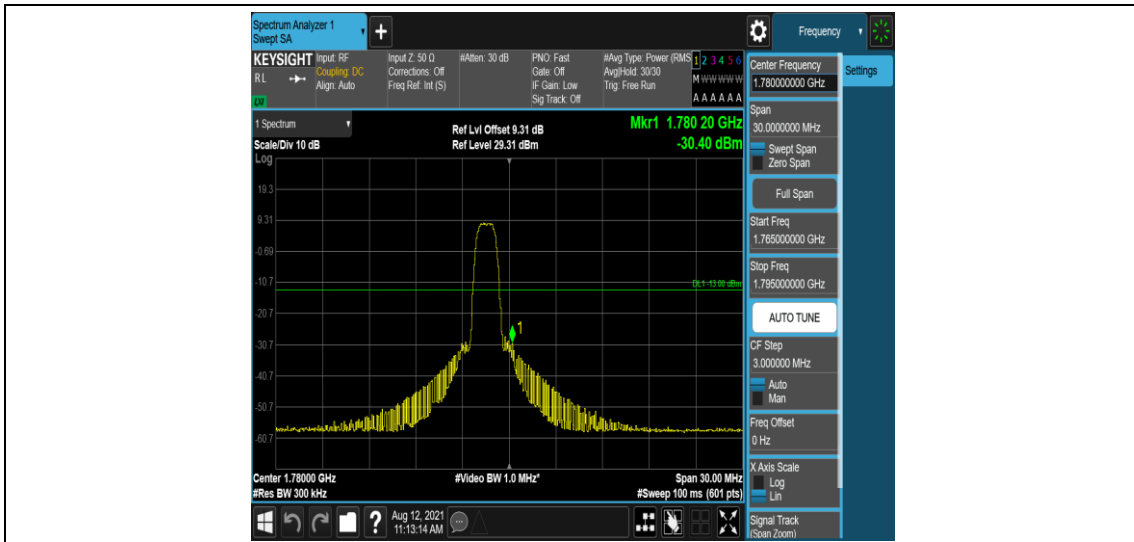

Band66-15MHz-QPSK-132597-1-0-High--33.95-PASS