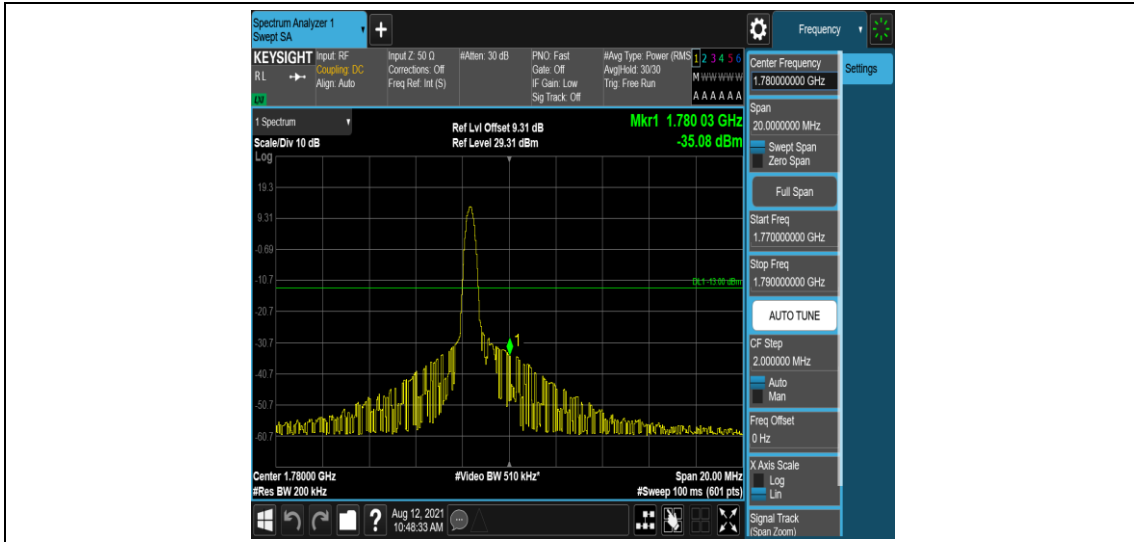

Band66-10MHz-QPSK-132022-6-0-Low--31.31-PASS