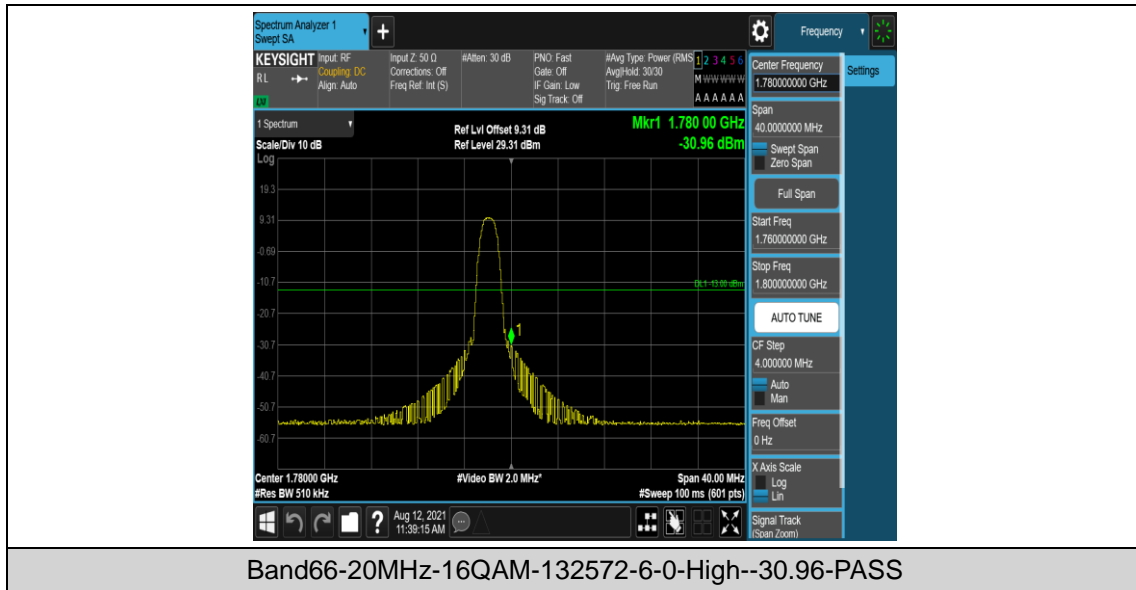

Band66-20MHz-16QAM-132572-1-0-High--31.31-PASS