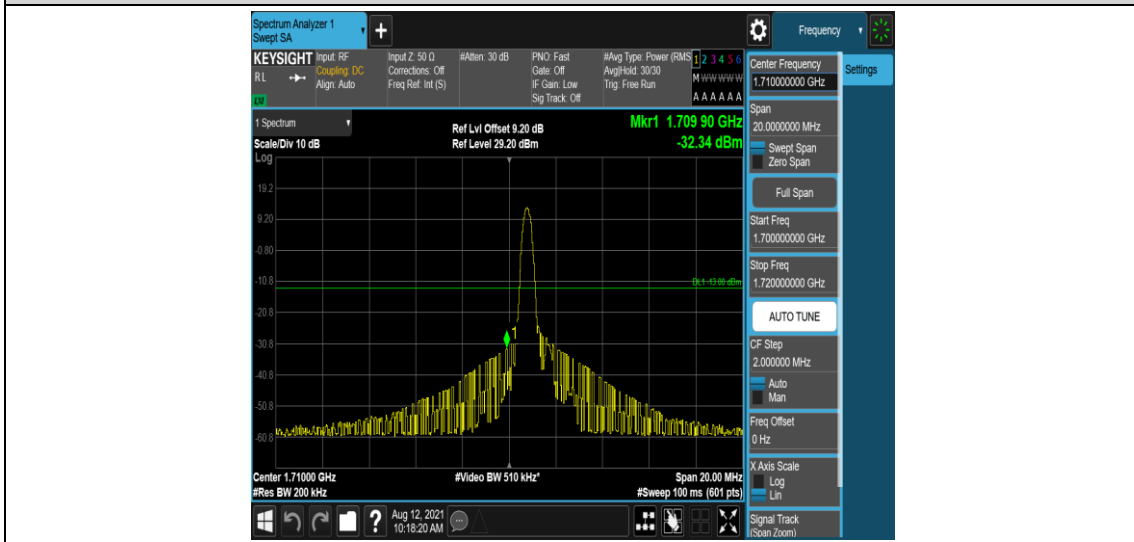

Band66-5MHz-QPSK-132647-6-0-High--29.53-PASS

Band66-5MHz-16QAM-131997-1-0-Low--30.26-PASS

Band66-5MHz-16QAM-131997-6-0-Low--31.34-PASS

Band66-5MHz-16QAM-132647-1-0-High--32.92-PASS

Band66-5MHz-16QAM-132647-6-0-High--29.04-PASS