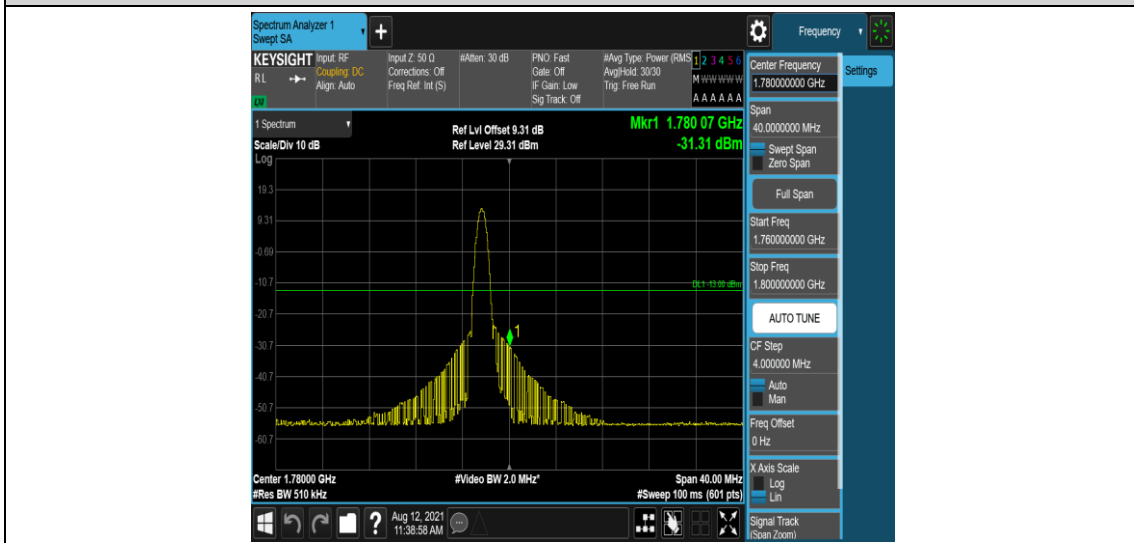

Band66-20MHz-16QAM-132072-6-0-Low--31.83-PASS