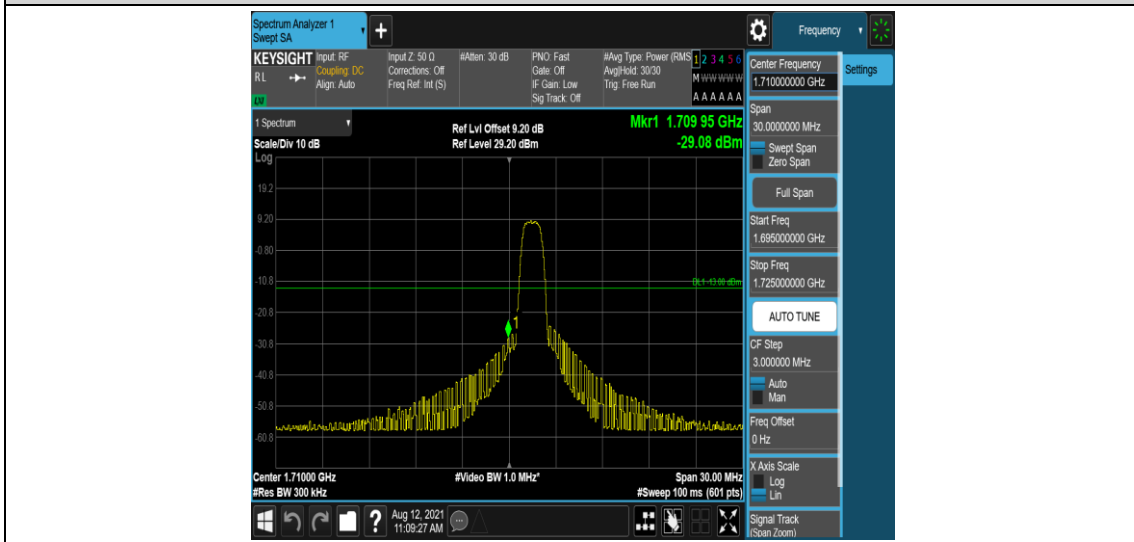

Band66-10MHz-16QAM-132022-6-0-Low--31.62-PASS

Band66-10MHz-16QAM-132622-1-0-High--32.16-PASS

Band66-10MHz-16QAM-132622-6-0-High--31.94-PASS

Band66-15MHz-QPSK-132047-1-0-Low--31.73-PASS

Band66-15MHz-QPSK-132047-6-0-Low--29.08-PASS