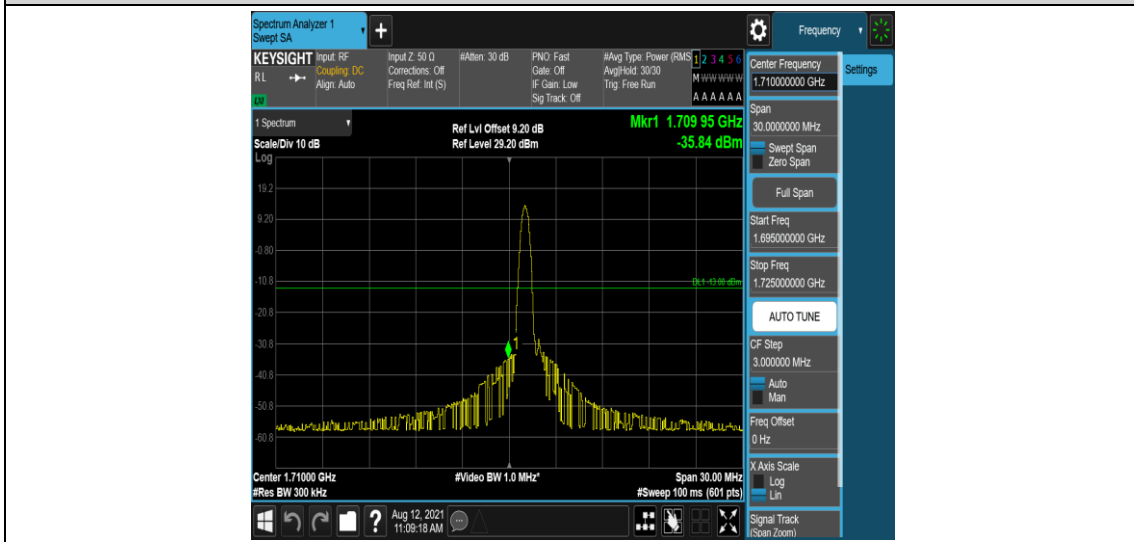

Band66-15MHz-QPSK-132597-6-0-High--30.40-PASS