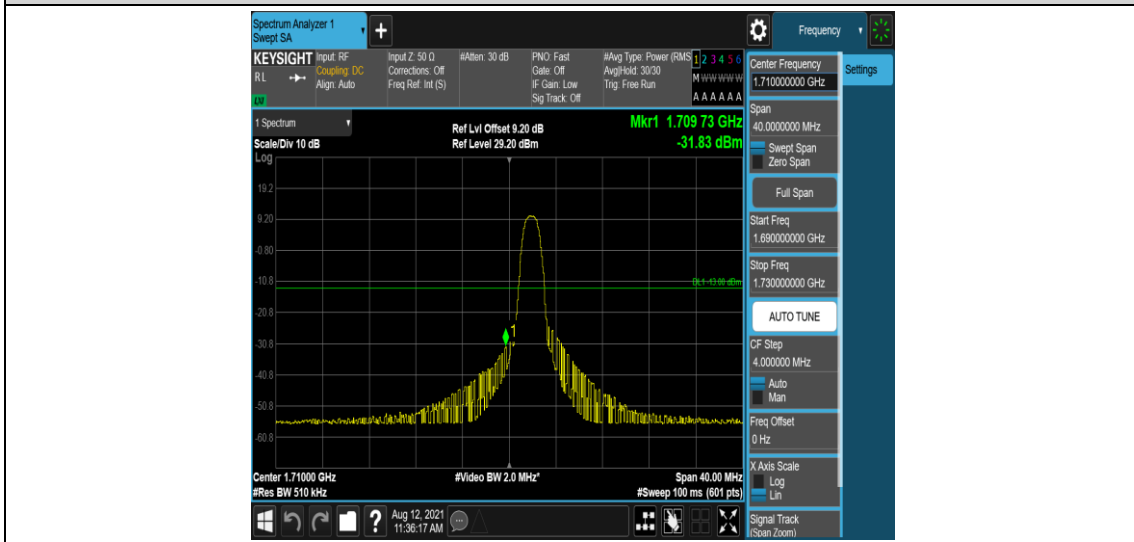

Band66-20MHz-16QAM-132072-1-0-Low--35.46-PASS