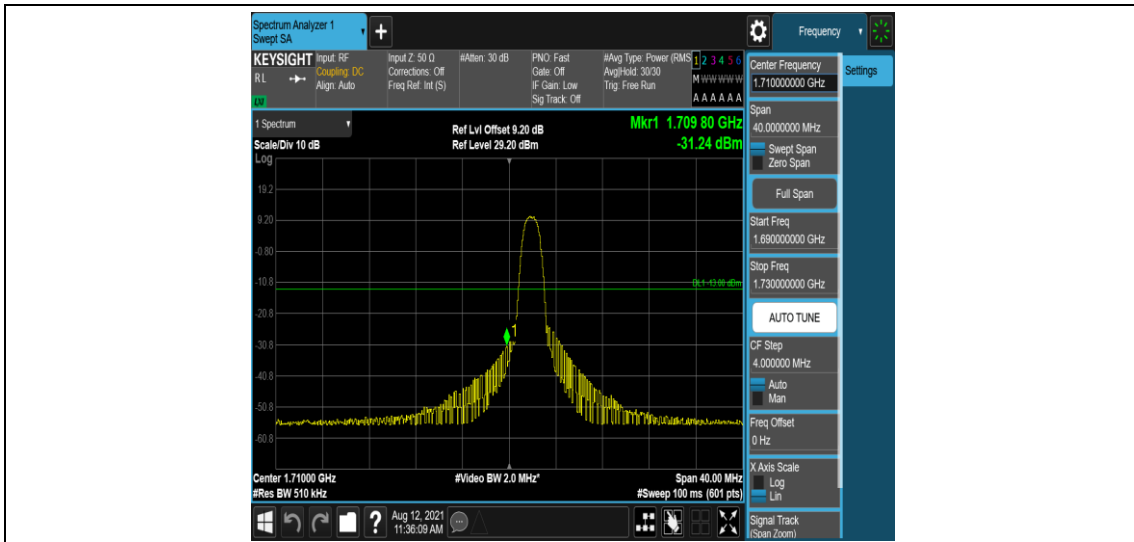

Band66-20MHz-QPSK-132072-1-0-Low--31.30-PASS