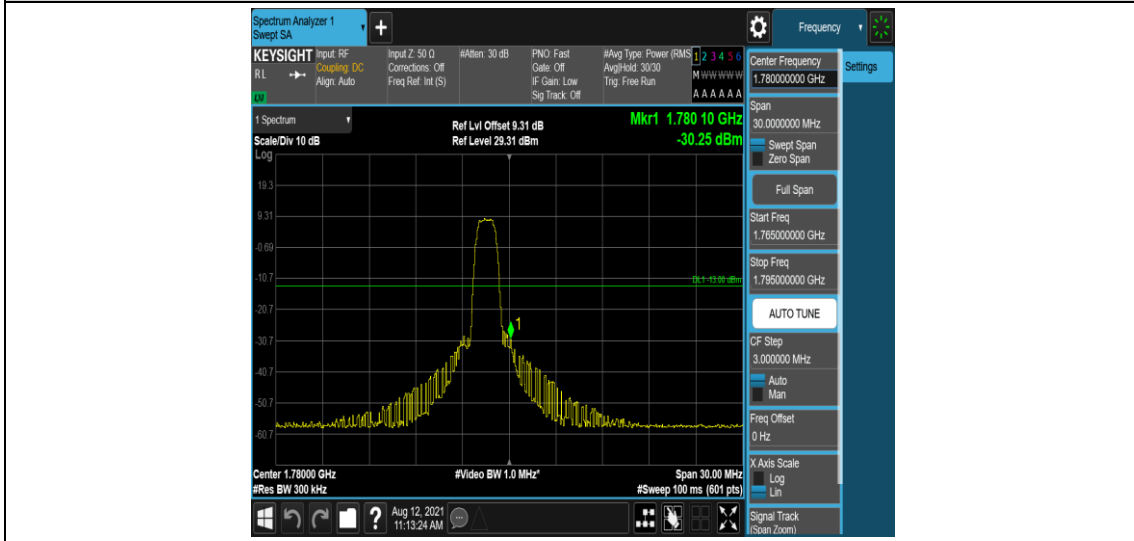

Band66-15MHz-QPSK-132597-1-0-High--33.95-PASS

Band66-15MHz-QPSK-132597-6-0-High--30.40-PASS

Band66-15MHz-16QAM-132047-1-0-Low--35.84-PASS

Band66-15MHz-16QAM-132047-6-0-Low--30.62-PASS

Band66-15MHz-16QAM-132597-1-0-High--32.56-PASS