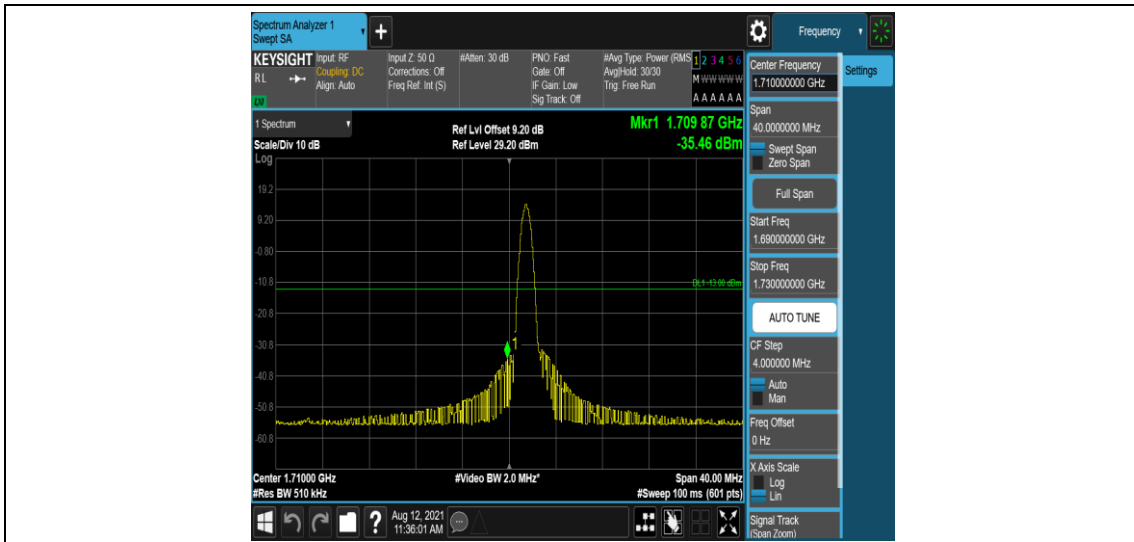

Band66-15MHz-16QAM-132597-6-0-High--30.25-PASS

Band66-20MHz-QPSK-132072-1-0-Low--31.30-PASS

Band66-20MHz-QPSK-132072-6-0-Low--31.24-PASS

Band66-20MHz-QPSK-132572-1-0-High--33.66-PASS

Band66-20MHz-QPSK-132572-6-0-High--32.76-PASS